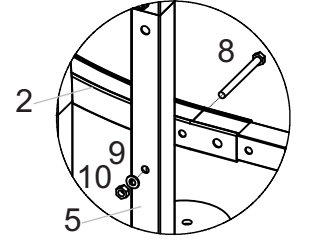

Detail D

Detail E