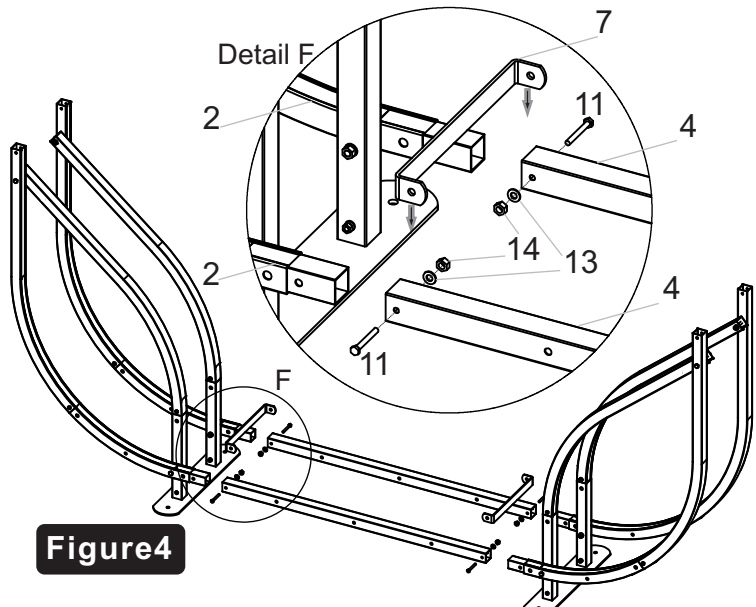

# # 24118 8 ft. Firewood Rack

#54

No.	Item #	Description	Drawings	Qty
1	S22	Side Support Bend (With plastic caps)		4
2	S24	Side Connecting Bend		4
3	S20	Middle Support Bend (With plastic caps)		4
4	S21	Middle Connecting tube		2
5	S23	Side Support Leg		4
6	P2	Foot Plate		2
7	P1	Brace		4
8	B890	Hex bolt M8x90		4
9	W8	Washer M8		4
10	N8	Lock nut M8		4+1
11	B650	Hex bolt M6x50		20
12	B690	Hex bolt M6x90		4
13	W6	Washer M6		24
14	N6	Lock nut M6		24+1
15	C8	Steel cable 8ft		2

Detail D

Figure 3

Detail E

Figure 4

Figure 5