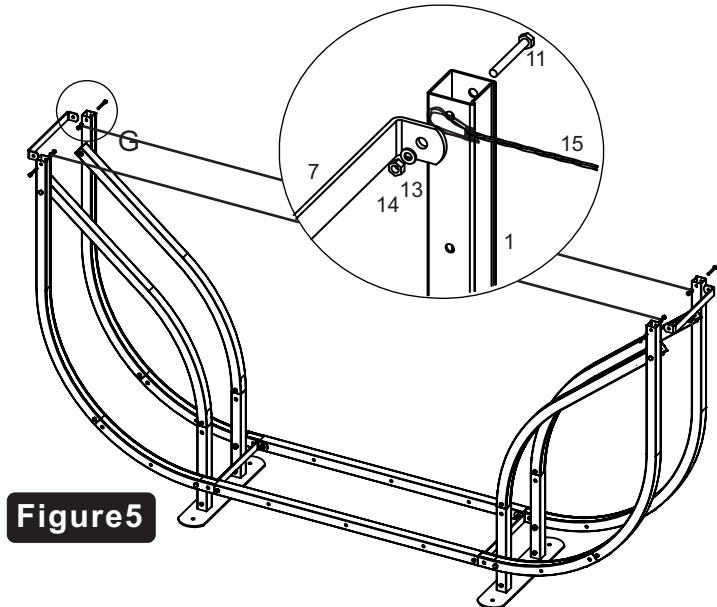

# # 24118 8 ft. Firewood Rack

#54

No.	Item #	Description	Drawings	Qty
1	S22	Side Support Bend (With plastic caps)		4
2	S24	Side Connecting Bend		4
3	S20	Middle Support Bend (With plastic caps)		4
4	S21	Middle Connecting tube		2
5	S23	Side Support Leg		4
6	P2	Foot Plate		2
7	P1	Brace		4
8	B890	Hex bolt M8x90		4
9	W8	Washer M8		4
10	N8	Lock nut M8		4+1
11	B650	Hex bolt M6x50		20
12	B690	Hex bolt M6x90		4
13	W6	Washer M6		24
14	N6	Lock nut M6		24+1
15	C8	Steel cable 8ft		2

Detail D

Figure 3

Detail E

Figure 4

Figure 5