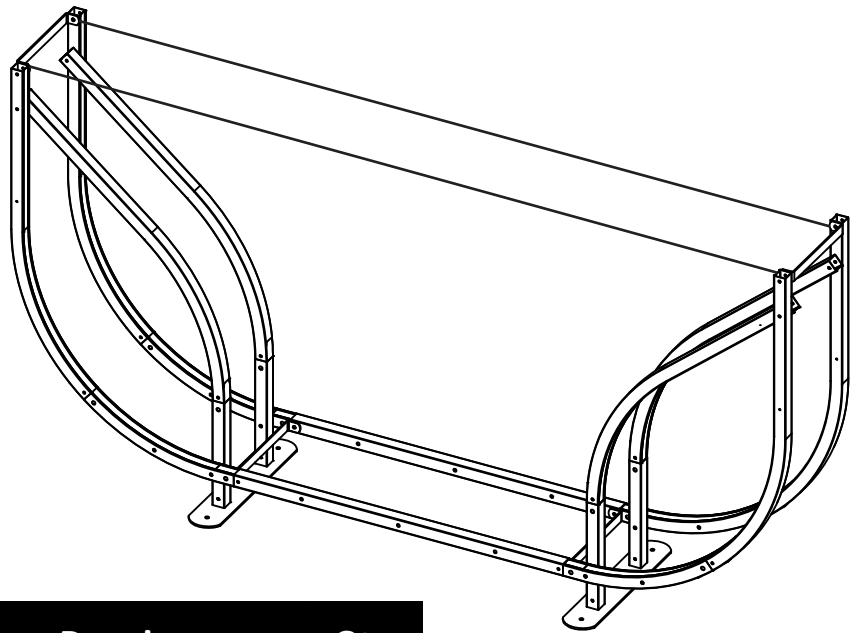

# # 24118 8 ft. Firewood Rack

#54

No.	Item #	Description	Drawings	Qty
1	S22	Side Support Bend (With plastic caps)		4
2	S24	Side Connecting Bend		4
3	S20	Middle Support Bend (With plastic caps)		4
4	S21	Middle Connecting tube		2
5	S23	Side Support Leg		4
6	P2	Foot Plate		2
7	P1	Brace		4
8	B890	Hex bolt M8x90		4
9	W8	Washer M8		4
10	N8	Lock nut M8		4+1
11	B650	Hex bolt M6x50		20
12	B690	Hex bolt M6x90		4
13	W6	Washer M6		24
14	N6	Lock nut M6		24+1
15	C8	Steel cable 8ft		2