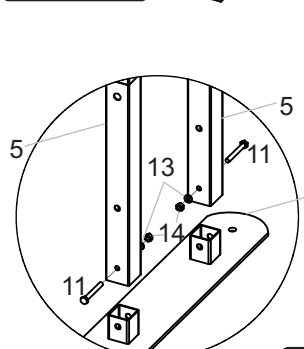

Figure 2

Detail C

Detail A