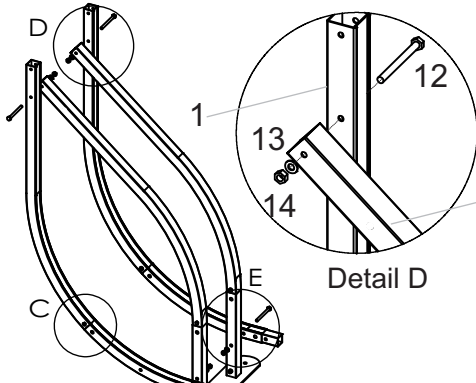

# # 24118 8 ft. Firewood Rack

#54

No.	Item #	Description	Drawings	Qty
1	S22	Side Support Bend (With plastic caps)		4
2	S24	Side Connecting Bend		4
3	S20	Middle Support Bend (With plastic caps)		4
4	S21	Middle Connecting tube		2
5	S23	Side Support Leg		4
6	P2	Foot Plate		2
7	P1	Brace		4
8	B890	Hex bolt M8x90		4
9	W8	Washer M8		4
10	N8	Lock nut M8		4+1
11	B650	Hex bolt M6x50		20
12	B690	Hex bolt M6x90		4
13	W6	Washer M6		24
14	N6	Lock nut M6		24+1
15	C8	Steel cable 8ft		2

Detail D

Figure 3

Detail E

Figure 4

Figure 5