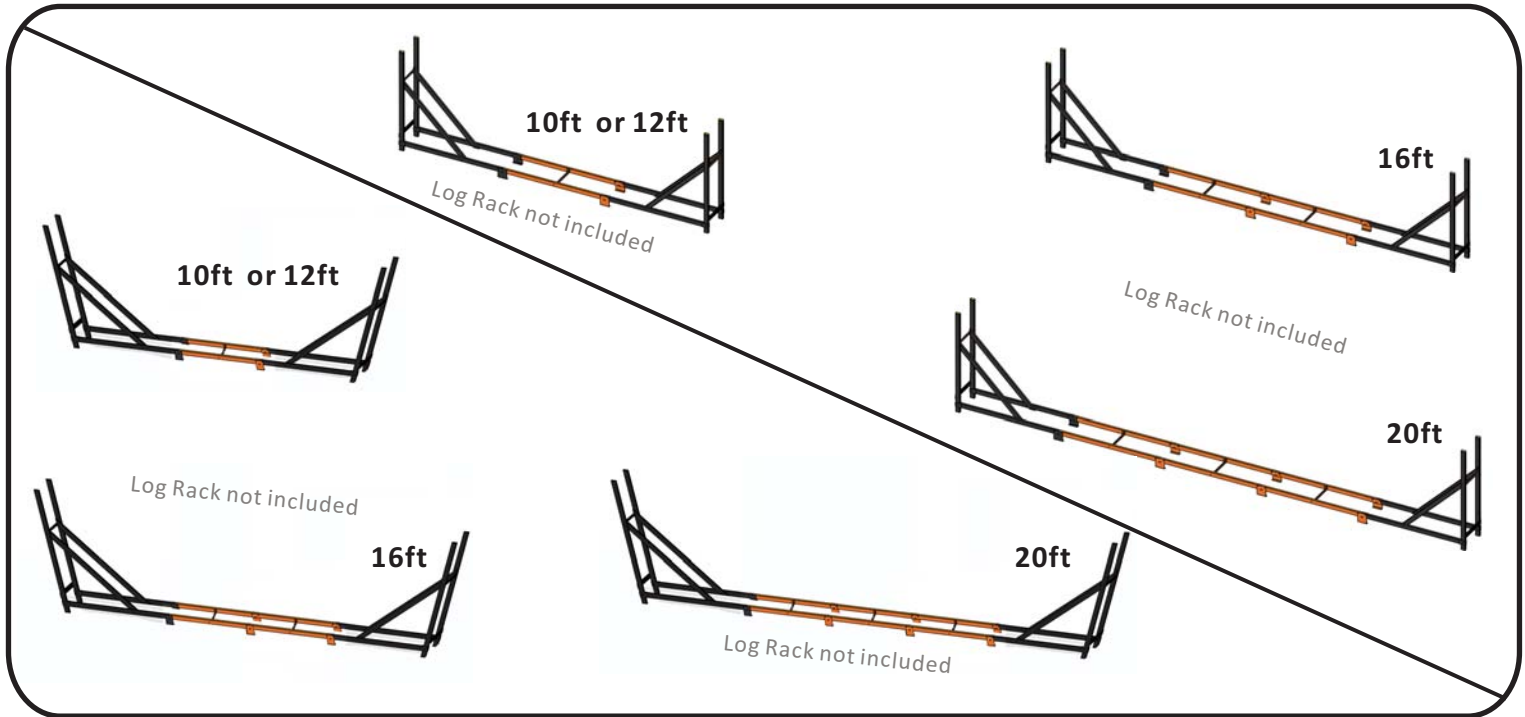

# 2 FT / 4FT EXTENSION KIT

Log Rack not included

## Part list for 2ft extension kit for 10ft

No.	Item #	Description	Drawings	Qty
1	S29	Bottom tube for 2ft extension		2
2	P3	Bottom support bracket		2
3	P4	Mounting plate		2
4	B640	Hex bolt M6x40		10
5	W6	Washer M6		10
6	N6	Lock nut M6		10+1
7	P1	Brace		1

## Part list for 4ft extension kit for 12,16,20ft

No.	Item #	Description	Drawings	Qty
1	S30	Bottom tube for 4ft extension		2
2	P3	Bottom support bracket		2
3	P4	Mounting plate		2
4	B640	Hex bolt M6x40		10
5	W6	Washer M6		10
6	N6	Lock nut M6		10+1
7	P1	Brace		1

# Additional Assembly Instructions to extend the wood rack to 10,12, 16, 20 ft

**Figure 1**

**Figure 2**

**Figure 3**

**Figure 4**

**Figure 5**

10ft or 12ft

16ft or 20ft