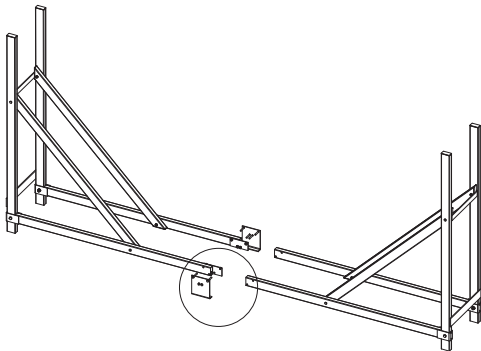

## Part list for 2ft extension kit for 10ft

No.	Item #	Description	Drawings	Qty
1	S29	Bottom tube for 2ft extension		2
2	P3	Bottom support bracket		2
3	P4	Mounting plate		2
4	B640	Hex bolt M6x40		10
5	W6	Washer M6		10
6	N6	Lock nut M6		10+1
7	P1	Brace		1

## Part list for 4ft extension kit for 12,16,20ft

No.	Item #	Description	Drawings	Qty
1	S30	Bottom tube for 4ft extension		2
2	P3	Bottom support bracket		2
3	P4	Mounting plate		2
4	B640	Hex bolt M6x40		10
5	W6	Washer M6		10
6	N6	Lock nut M6		10+1
7	P1	Brace		1

## Installation Instructions

Please read instructions  
**COMPLETELY**  
before assembly.

**DO NOT RETURN  
PRODUCT TO THE  
STORE**

Missing Parts,  
Need Replacements, or  
Help with Assembly  
Please Contact  
Customer Service:  
**Service@ezgoal.net**  
**203 933 4442**  
West Haven, CT 06516

# Additional Assembly Instructions to extend the wood rack to 10,12, 16, 20 ft

**Figure 1**

**Figure 2**

**Figure 3**

**Figure 4**

**Figure 5**

10ft or 12ft

16ft or 20ft