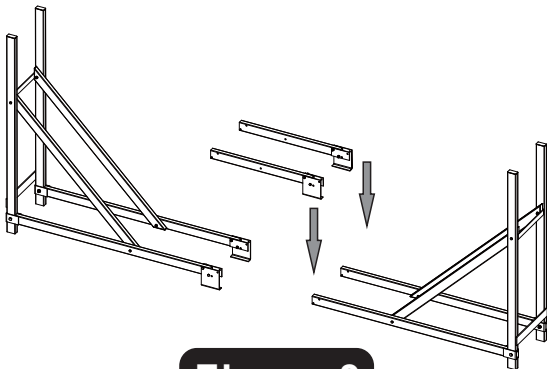

## Part list for 4ft extension kit for 12,16,20ft

No.	Item #	Description	Drawings	Qty
1	S30	Bottom tube for 4ft extension		2
2	P3	Bottom support bracket		2
3	P4	Mounting plate		2
4	B640	Hex bolt M6x40		10
5	W6	Washer M6		10
6	N6	Lock nut M6		10+1
7	P1	Brace		1

## Installation Instructions

Please read instructions  
**COMPLETELY**  
before assembly.

**DO NOT RETURN  
PRODUCT TO THE  
STORE**

Missing Parts,  
Need Replacements, or  
Help with Assembly  
Please Contact  
Customer Service:  
**Service@ezgoal.net**  
**203 933 4442**  
West Haven, CT 06516

# Additional Assembly Instructions to extend the wood rack to 10,12, 16, 20 ft

**Figure 1**

**Figure 2**

**Figure 3**

**Figure 4**

**Figure 5**

10ft or 12ft

16ft or 20ft