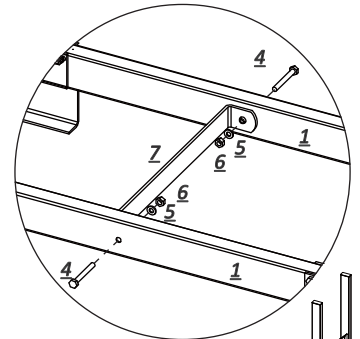

## Part list for 4ft extension kit for 12,16,20ft

No.	Item #	Description	Drawings	Qty
1	S30	Bottom tube for 4ft extension		2
2	P3	Bottom support bracket		2
3	P4	Mounting plate		2
4	B640	Hex bolt M6x40		10
5	W6	Washer M6		10
6	N6	Lock nut M6		10+1
7	P1	Brace		1

## Installation Instructions

Please read instructions  
**COMPLETELY**  
before assembly.

**DO NOT RETURN  
PRODUCT TO THE  
STORE**

Missing Parts,  
Need Replacements, or  
Help with Assembly  
Please Contact  
Customer Service:  
**Service@ezgoal.net**  
**203 933 4442**  
West Haven, CT 06516

# Additional Assembly Instructions to extend the wood rack to 10,12, 16, 20 ft

**Figure 1**

**Figure 2**

**Figure 3**

**Figure 4**

**Figure 5**

10ft or 12ft

16ft or 20ft