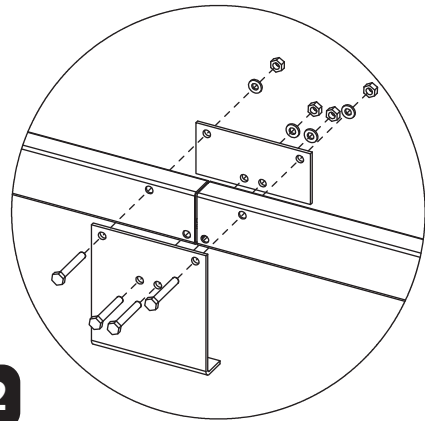

Additional Assembly Instructions to extend the wood rack to 10,12, 16, 20 ft

Figure 2

10ft or 12ft

16ft or 20ft