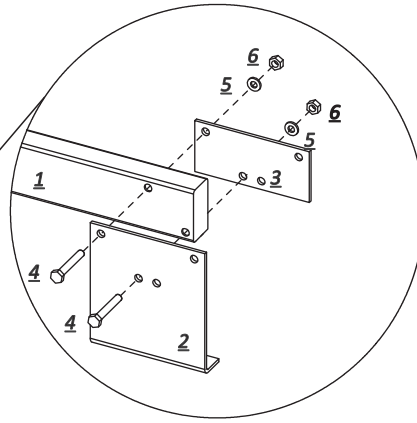

Additional Assembly Instructions to extend the wood rack to 10,12, 16, 20 ft

Figure 1