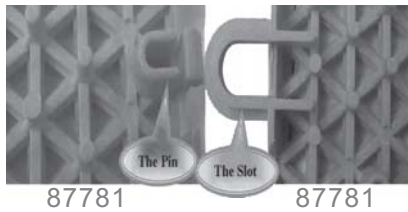

**DO NOT RETURN
PRODUCT TO THE
STORE**

Missing Parts,
Need Replacements, or
Help with Assembly

Please Contact
Customer Service:

Service@ezgoal.net

203 591 9032

WATERBURY, CT 06710