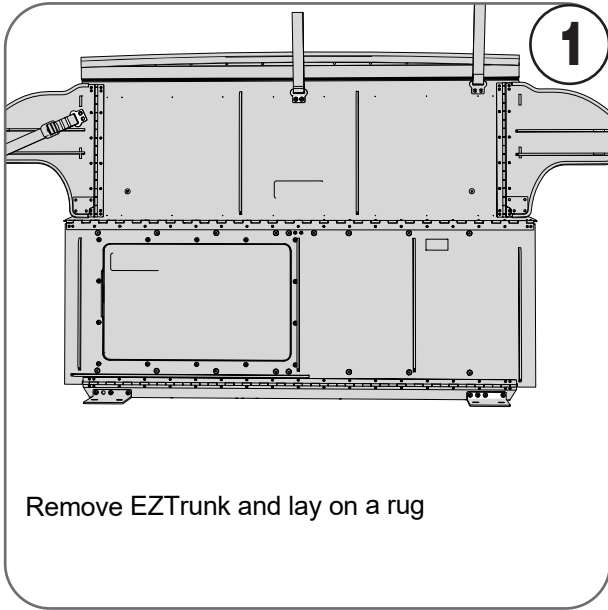

### WE CAN HELP YOU!

PO# :

**Please read instructions fully before beginning assembly**

<b>NO</b>	<b>Illustration</b>	<b>Description</b>	<b>Part #</b>	<b>QTY.</b>
1		EZTRUNK Sliding Door	MS001	1
2		Sliding Rail with Slot	MS002	1
3		Sliding Rail	MS003	3
4		Key	MS004	2
5		M5x5mm Screw	55051	3+2 extra

**RECOMMENDED TOOLS**

**#2 Phillips Screw Driver**

**DO NOT USE ELECTRIC TOOLS! THIS WILL CAUSE SCREWS TO STRIP!  
USE SCREW DRIVER, DO NOT OVER TIGHTEN.**

Remove EZTrunk and lay on a rug

Unscrew back panel (14 screws). Save the screws and remove panel