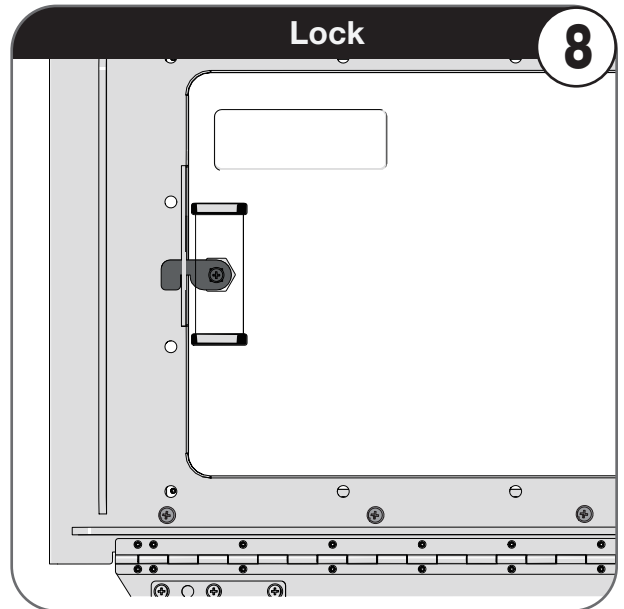

**RECOMMENDED TOOLS**

**#2 Phillips Screw Driver**

**DO NOT USE ELECTRIC TOOLS! THIS WILL CAUSE SCREWS TO STRIP!  
USE SCREW DRIVER, DO NOT OVER TIGHTEN.**

Remove EZTrunk and lay on a rug

Unscrew back panel (14 screws). Save the screws and remove panel

Remove plastic caps from panel (17 caps). Press plastic bottom and push

Attach sliding rail with 2 screws to EZTRUNK. Use screw driver

Add sliding door to rail. Make sure lock is on the short side of EZTRUNK. See 5.1 for correct installation