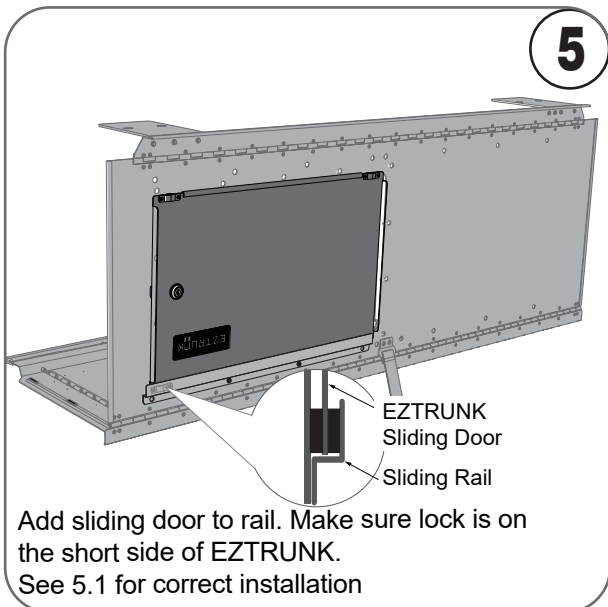

**RECOMMENDED TOOLS**

**#2 Phillips Screw Driver**

**DO NOT USE ELECTRIC TOOLS! THIS WILL CAUSE SCREWS TO STRIP!  
USE SCREW DRIVER, DO NOT OVER TIGHTEN.**

Remove EZTrunk and lay on a rug

Unscrew back panel (14 screws). Save the screws and remove panel

Remove plastic caps from panel (17 caps). Press plastic bottom and push

Attach sliding rail with 2 screws to EZTRUNK. Use screw driver

Add sliding door to rail. Make sure lock is on the short side of EZTRUNK. See 5.1 for correct installation