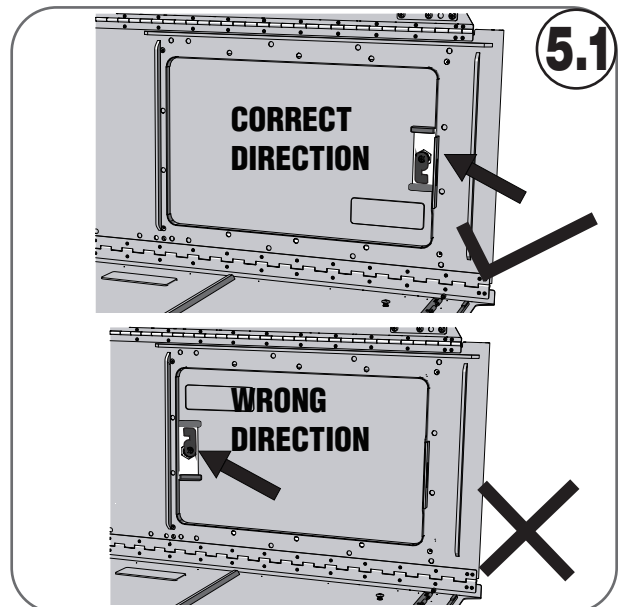

**RECOMMENDED TOOLS**

**#2 Phillips Screw Driver**

**DO NOT USE ELECTRIC TOOLS! THIS WILL CAUSE SCREWS TO STRIP!  
USE SCREW DRIVER, DO NOT OVER TIGHTEN.**

Remove EZTrunk and lay on a rug

Unscrew back panel (14 screws). Save the screws and remove panel

Remove plastic caps from panel (17 caps). Press plastic bottom and push

Attach sliding rail with 2 screws to EZTRUNK. Use screw driver

Add sliding door to rail. Make sure lock is on the short side of EZTRUNK. See 5.1 for correct installation