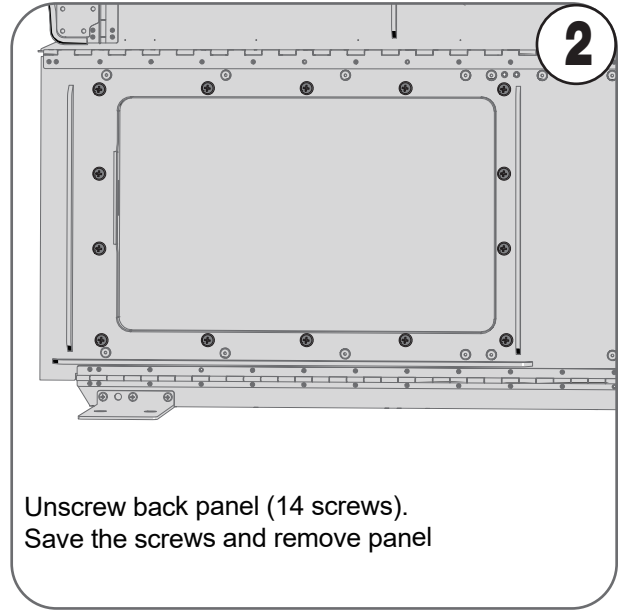

**RECOMMENDED TOOLS**

**#2 Phillips Screw Driver**

**DO NOT USE ELECTRIC TOOLS! THIS WILL CAUSE SCREWS TO STRIP!  
USE SCREW DRIVER, DO NOT OVER TIGHTEN.**

Remove EZTrunk and lay on a rug

Unscrew back panel (14 screws). Save the screws and remove panel