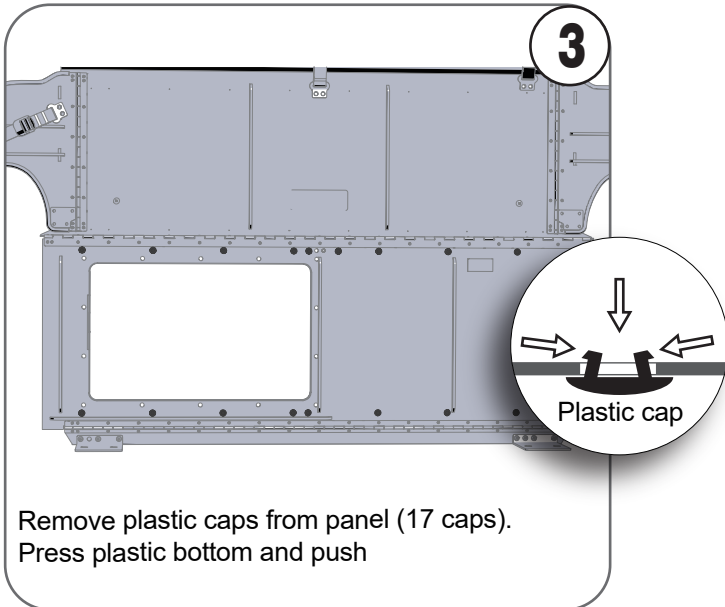

**RECOMMENDED TOOLS**

**#2 Phillips Screw Driver**

**DO NOT USE ELECTRIC TOOLS! THIS WILL CAUSE SCREWS TO STRIP!  
USE SCREW DRIVER, DO NOT OVER TIGHTEN.**

Remove EZTrunk and lay on a rug

Unscrew back panel (14 screws). Save the screws and remove panel