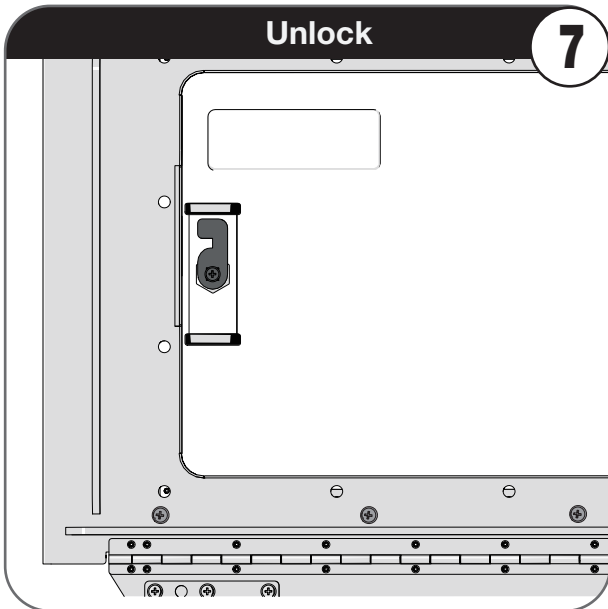

**RECOMMENDED TOOLS**

**#2 Phillips Screw Driver**

**DO NOT USE ELECTRIC TOOLS! THIS WILL CAUSE SCREWS TO STRIP!  
USE SCREW DRIVER, DO NOT OVER TIGHTEN.**

Remove EZTrunk and lay on a rug

Unscrew back panel (14 screws). Save the screws and remove panel

Remove plastic caps from panel (17 caps). Press plastic bottom and push

Attach sliding rail with 2 screws to EZTRUNK. Use screw driver

Add sliding door to rail. Make sure lock is on the short side of EZTRUNK. See 5.1 for correct installation