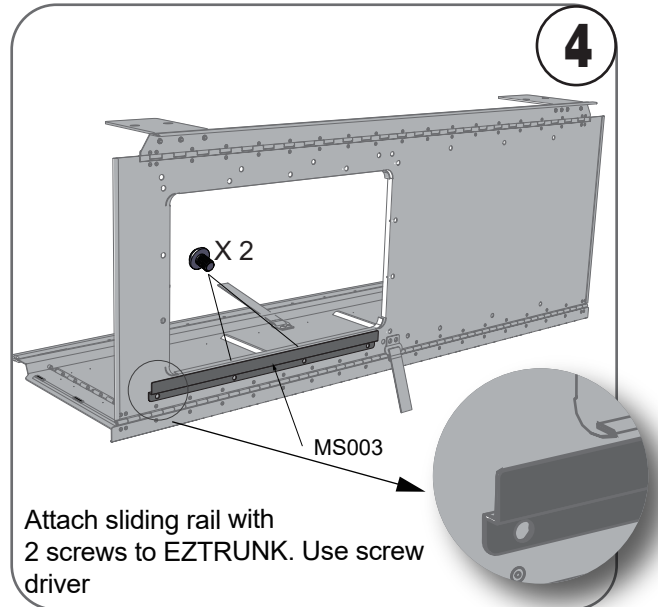

**RECOMMENDED TOOLS**

**#2 Phillips Screw Driver**

**DO NOT USE ELECTRIC TOOLS! THIS WILL CAUSE SCREWS TO STRIP!  
USE SCREW DRIVER, DO NOT OVER TIGHTEN.**

Remove EZTrunk and lay on a rug

Unscrew back panel (14 screws). Save the screws and remove panel

Remove plastic caps from panel (17 caps). Press plastic bottom and push

Attach sliding rail with 2 screws to EZTRUNK. Use screw driver

Add sliding door to rail. Make sure lock is on the short side of EZTRUNK. See 5.1 for correct installation