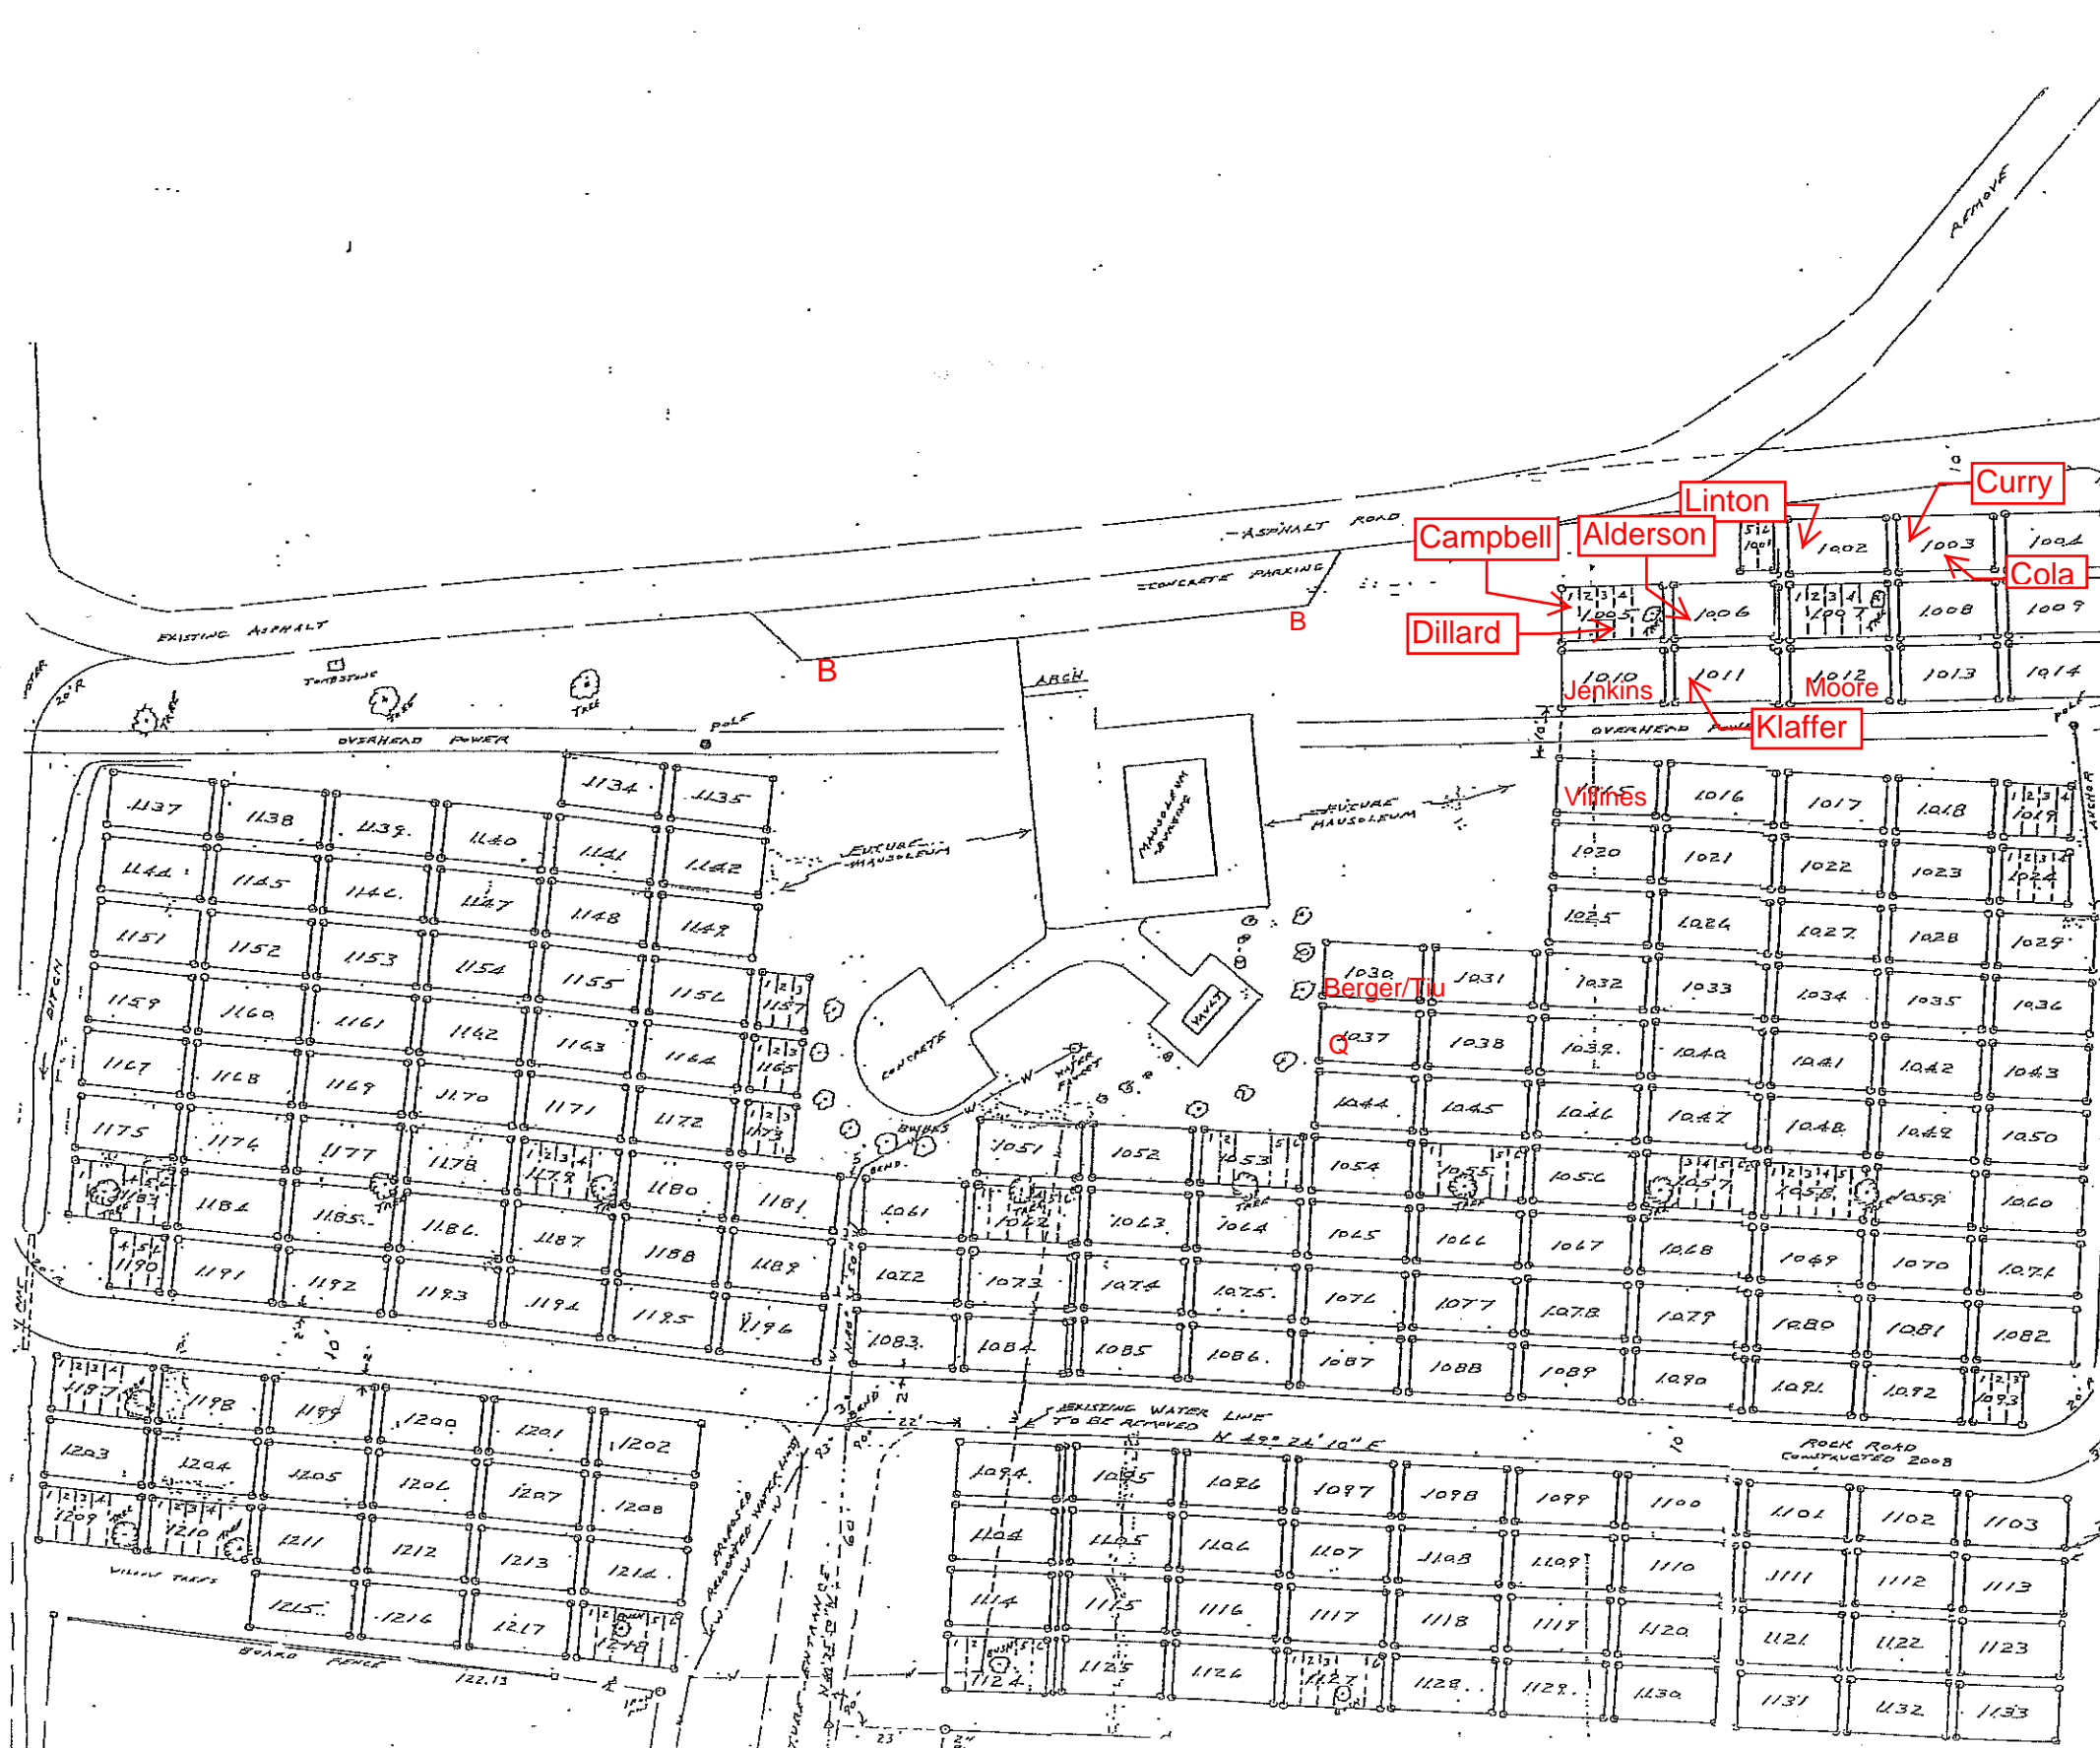

Section 2

Available: 1225 sp 4,5,6
 1232 sp 3,4
 1235 sp 4

KEY TO LOCATING BUA
 1" = 20'

NOTE: A FULL LOT IS 6 SPACES.
 PARTIAL LOTS ARE SHOWN.
 SPACES THAT CAN BE SO.

Green St