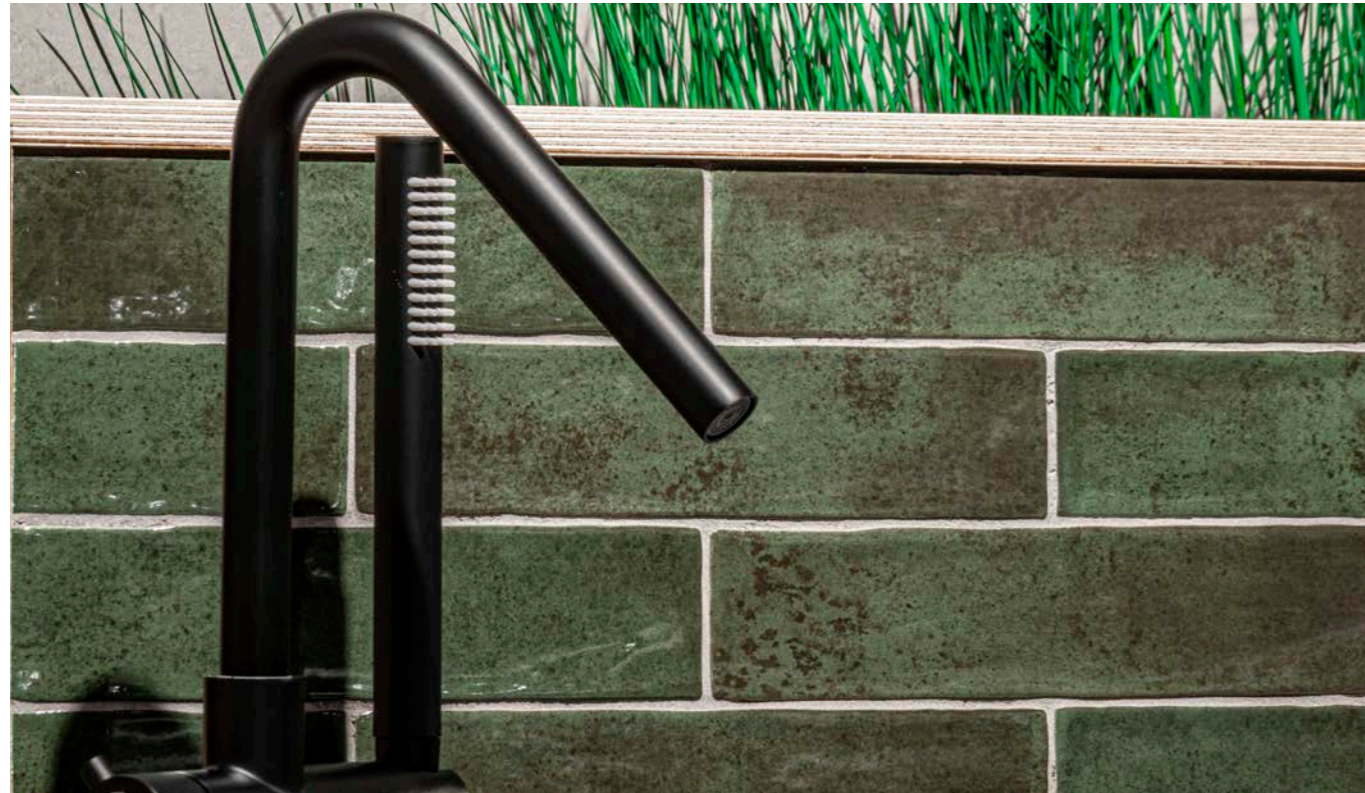

VEGA

3 FORMATOS | SIZES
6 COLORES | COLOURS
1 ACABADO | FINISH

Brick&More
COLLECTION
SMALL PIECES

Revestimiento | Wall Tile: Vega Green 6,5x26 / 2.5"x10.4"