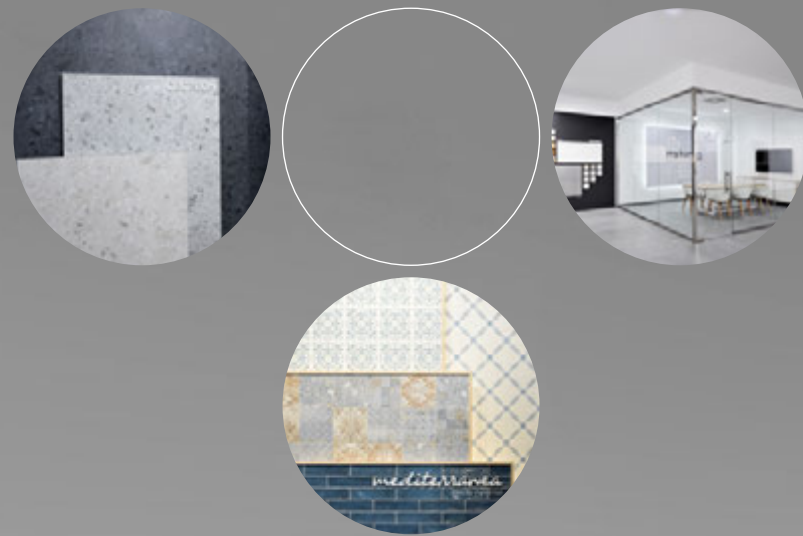

Every day closer to you, with a ceramic design within the reach of most. We continuously offer you quality ceramics, with a wide range of formats, a variety of finishes and a more valuable service. Our determination is to grow with you with more innovation, more initiatives, new projects, product development with the latest technologies, ... The passion and energy of those who want to create and provide you with more competitive ceramic products in quality and versatility.

- working for you -

Cada día más cerca de ti, con un diseño cerámico al alcance de la mayoría. Te ofrecemos de forma continuada una cerámica de calidad, con gran amplitud de formatos, variedad de acabados y un servicio con más valor. Nuestra determinación es crecer contigo con más innovación, más iniciativas, nuevos proyectos, desarrollo de productos con las últimas tecnologías, ... La pasión y la energía de quien quiere crear y hacerte llegar productos cerámicos más competitivos en calidad y versatilidad.