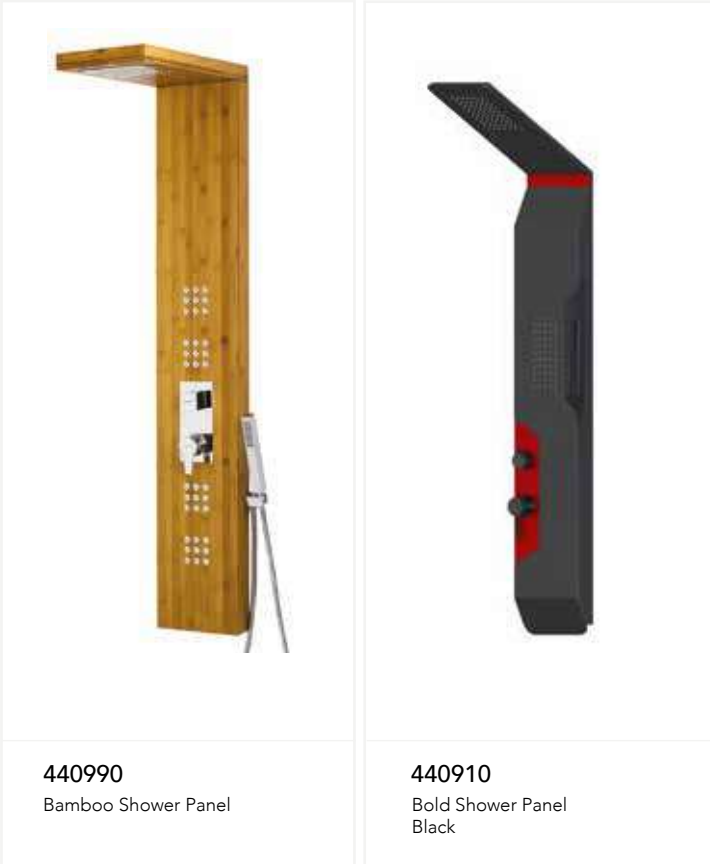

440496G
Idea Shower Panel
Copper With Spout

440491
Idea Shower Panel
White

440492
Idea Shower Panel
Black

440493
Idea Shower Panel
Grey

440494
Idea Shower Panel
Chrome

SHOWER PANEL I

I SHOWER SET

430691
Minline Shower Set