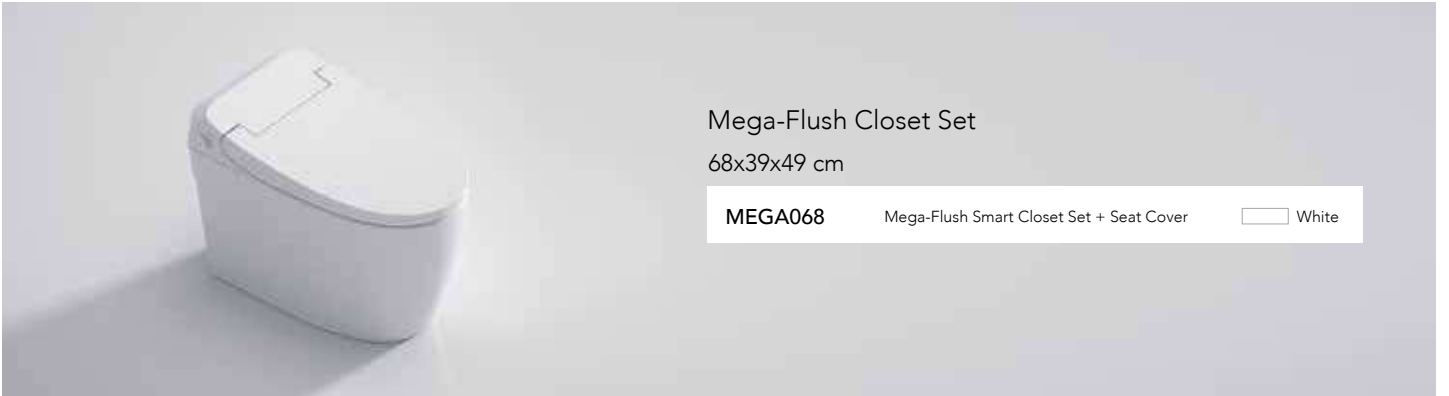

410245B
Drop Handshower Set
Black

SANITARYWARE

MEGA FLUSH

Including Cleaning Pipe

Loft WC Set

36x65 cm

| | | |
|------|--|--------------------------------------|
| 5822 | | Loft WC |
| 5831 | | Loft Cistern |
| 7420 | | Loft Duroplast Soft Close Seat Cover |
| 8010 | | Inside Mechanism |