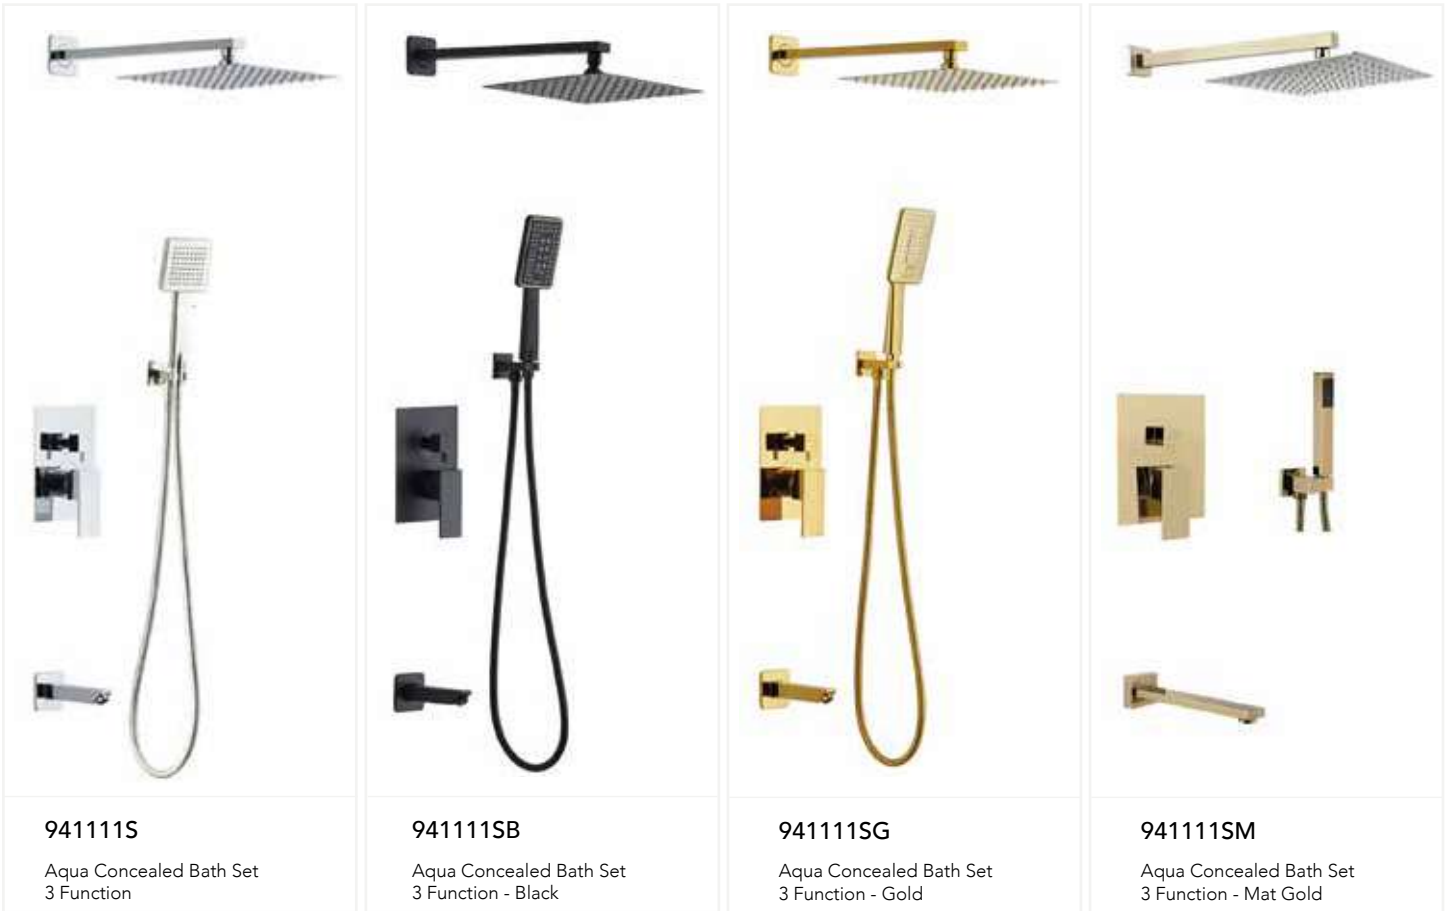

440536
Aqua Shower Unit
Black

440538
Aqua Shower Unit
Copper

440537
Aqua Shower Unit
Gold

941111S

Aqua Concealed Bath Set
3 Function

941111SB

Aqua Concealed Bath Set
3 Function - Black

941111SG

Aqua Concealed Bath Set
3 Function - Gold

941111SM

Aqua Concealed Bath Set
3 Function - Mat Gold