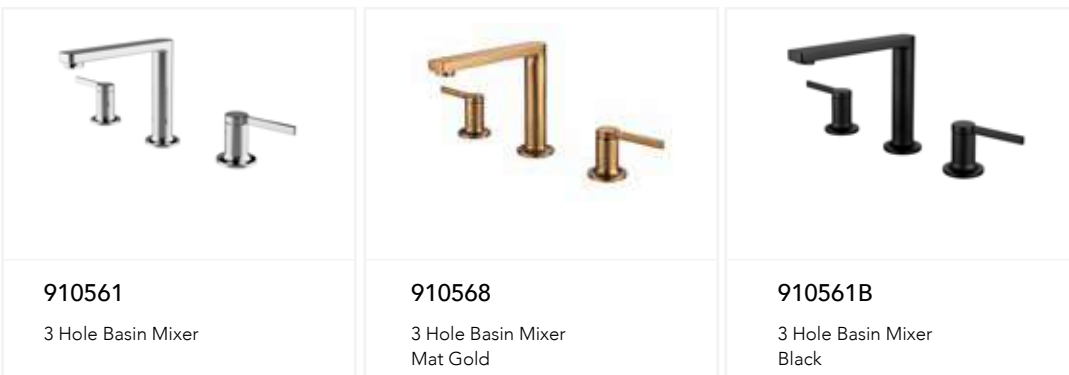

MIXER

Bold	4-5
Opera	6
Next	8
Zeta	9
Trend	10
Victory	11
Step	12-14
Newart	15
Slim	16
Sink Mixer	16
Aqua	17-19
Drop	21
Loft	22
Life	23-24
Master	25
Natural	25
Elite-X	26
Energy	27-28
Hexa	29
Style	30
Pera	31
Nostalgic	32
Domino	33-35
Premium	36
Tekno Automatic	37
Tekno Thermostatic	38
Tekno Time Delay	38
Clinic	38
Concealed Valve	39
Tap	40
Angle Tap	41
Shutoff	41
Spout	42
Basin Trap	43-44

SHOWER SET

Shower Head	45
Shower Unit	46-47
Shower Panel	48-49
Shower Set	50
Handshower Set	51

SANITARYWARE

WC	54-55
Wall Hung WC	56-57
Bidet	58
Washbasin	59-74
Single Piece	75-76
Seat Cover	77
Concealed Tank	78
Buton	78
Inside Mechanism	79

BATHROOM ACCESSORIE

Minline	81
Aqua	81-83