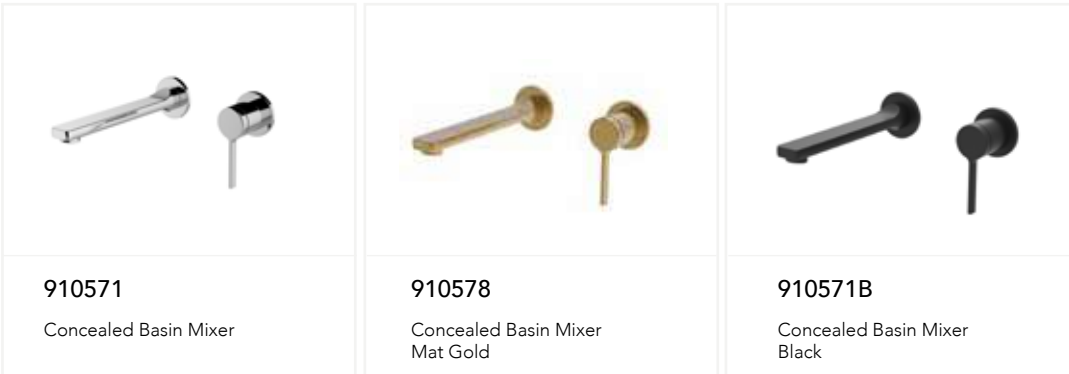

BATHROOM ACCESSORIE

| | |
|---------|-------|
| Minline | 81 |
| Aqua | 81-83 |

| | | | |
|---|---|--|---|
|  |  |  |  |
| 910731 Sink Mixer* | 910731B Sink Mixer* Black | 910738 Sink Mixer* Mat Gold | 910731N Sink Mixer* Brushed Nickel |