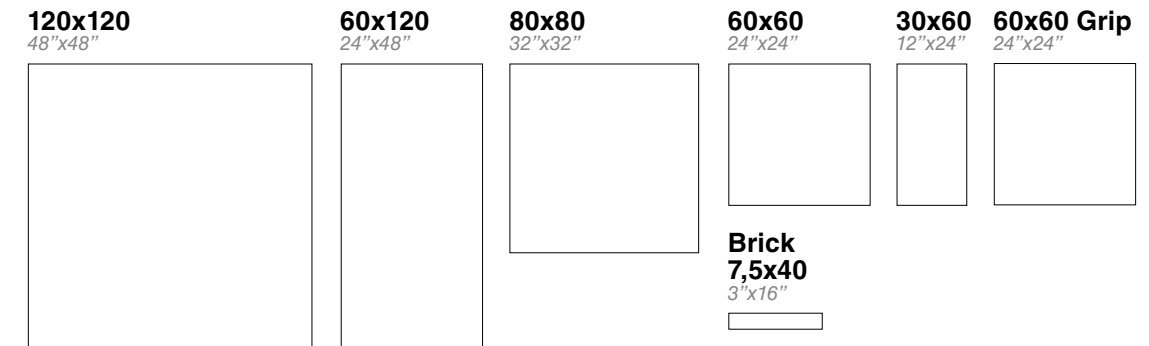

CF Cotton   CF Concrete   CF Sand   CF Mud   CF Ocean   CF Light   CF Dark