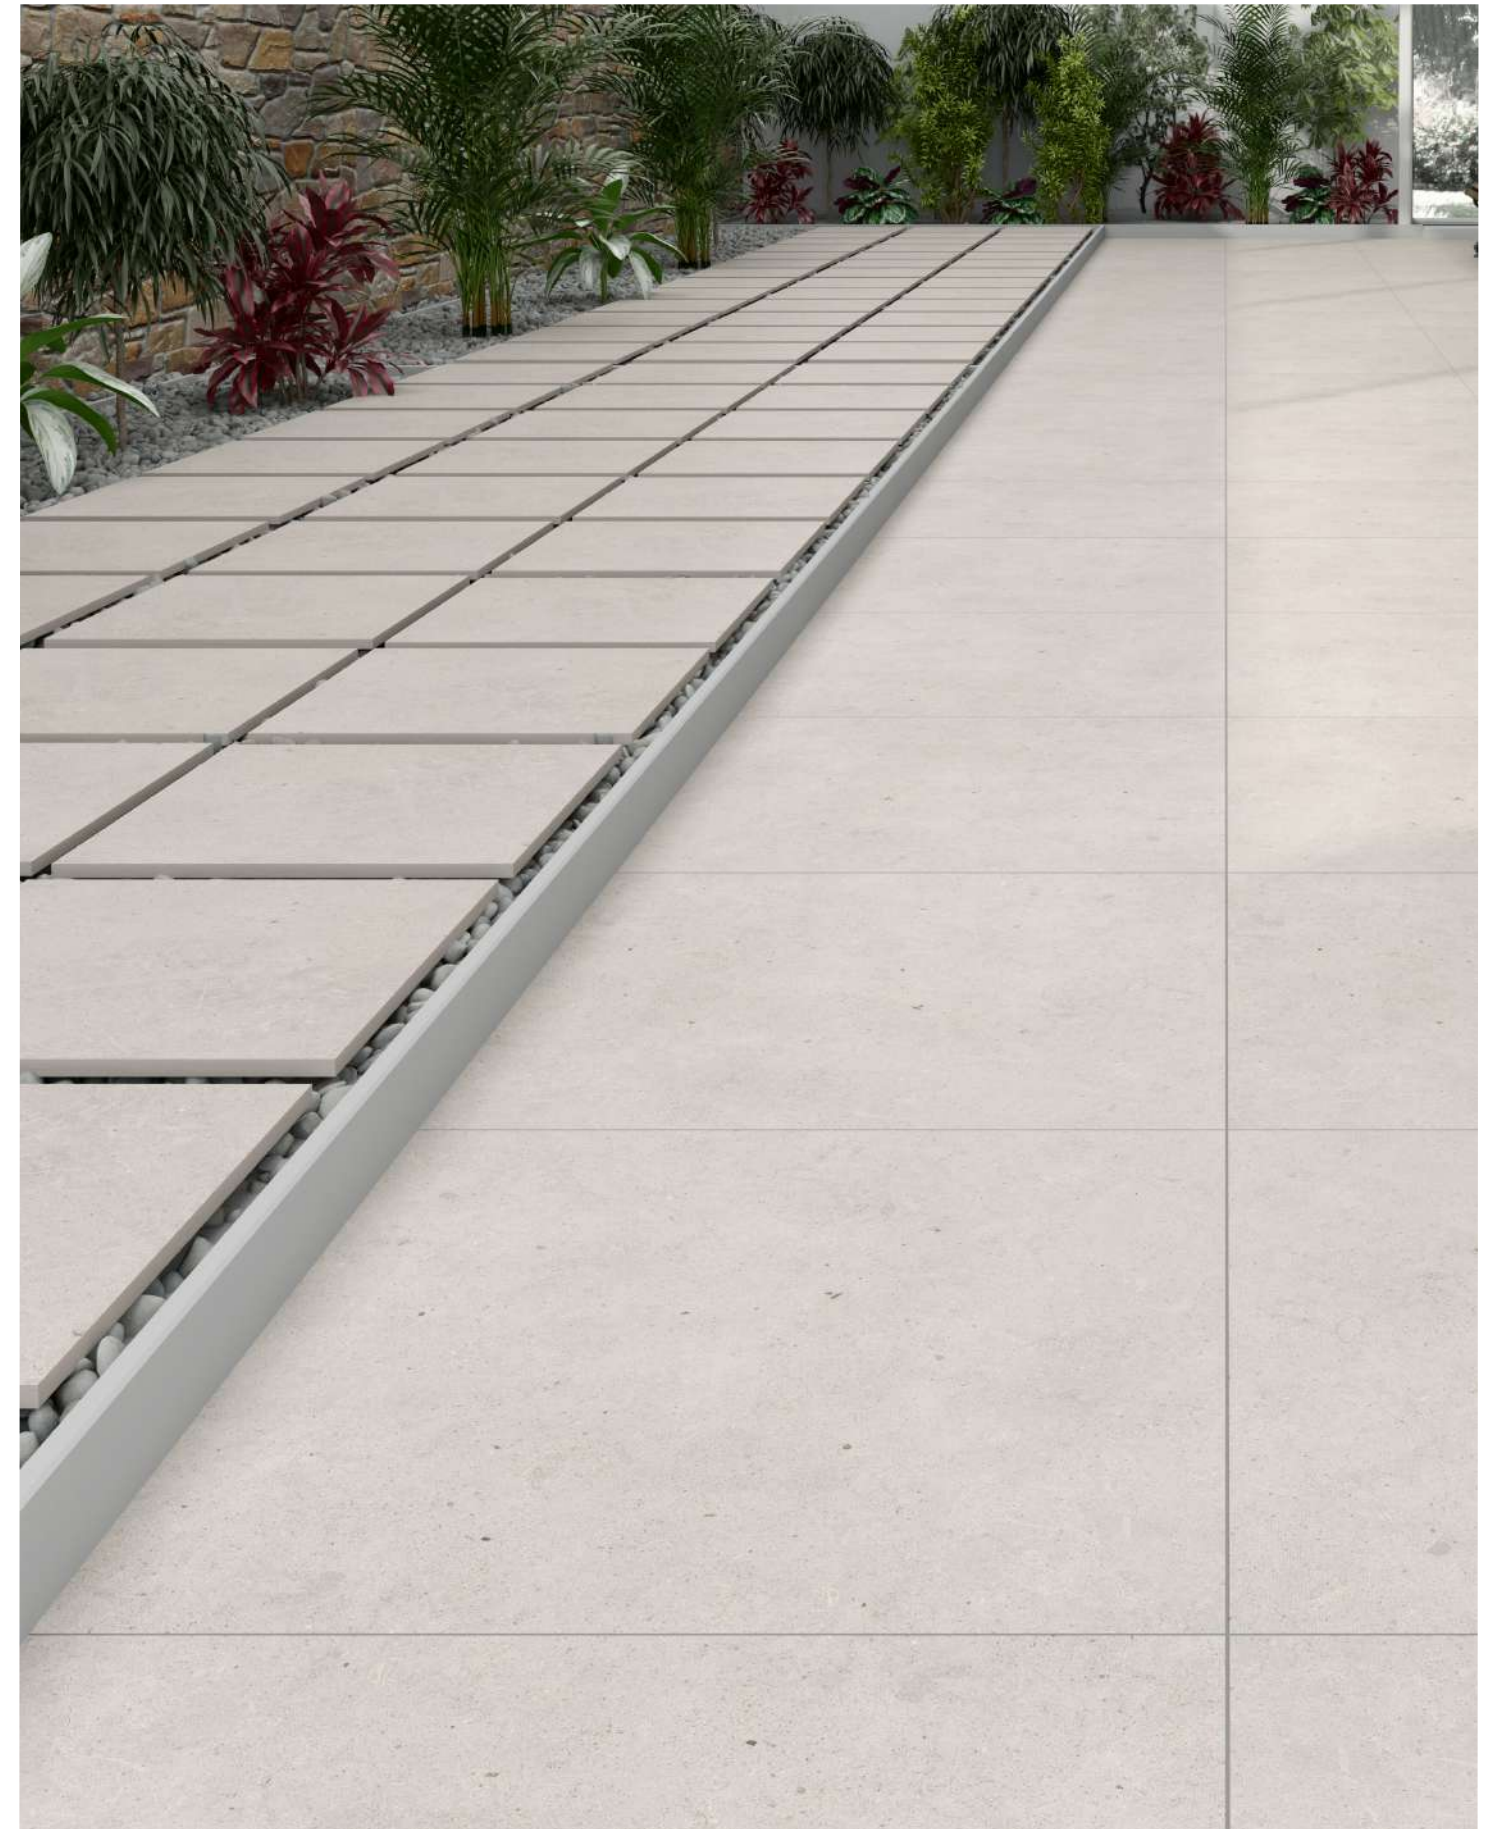

ATRIO

▽ ATRIO CREMA 90x90 cm | 36"x36" ▽ ATRIO CREMA 2PLUS 60x60 cm | 24"x24"