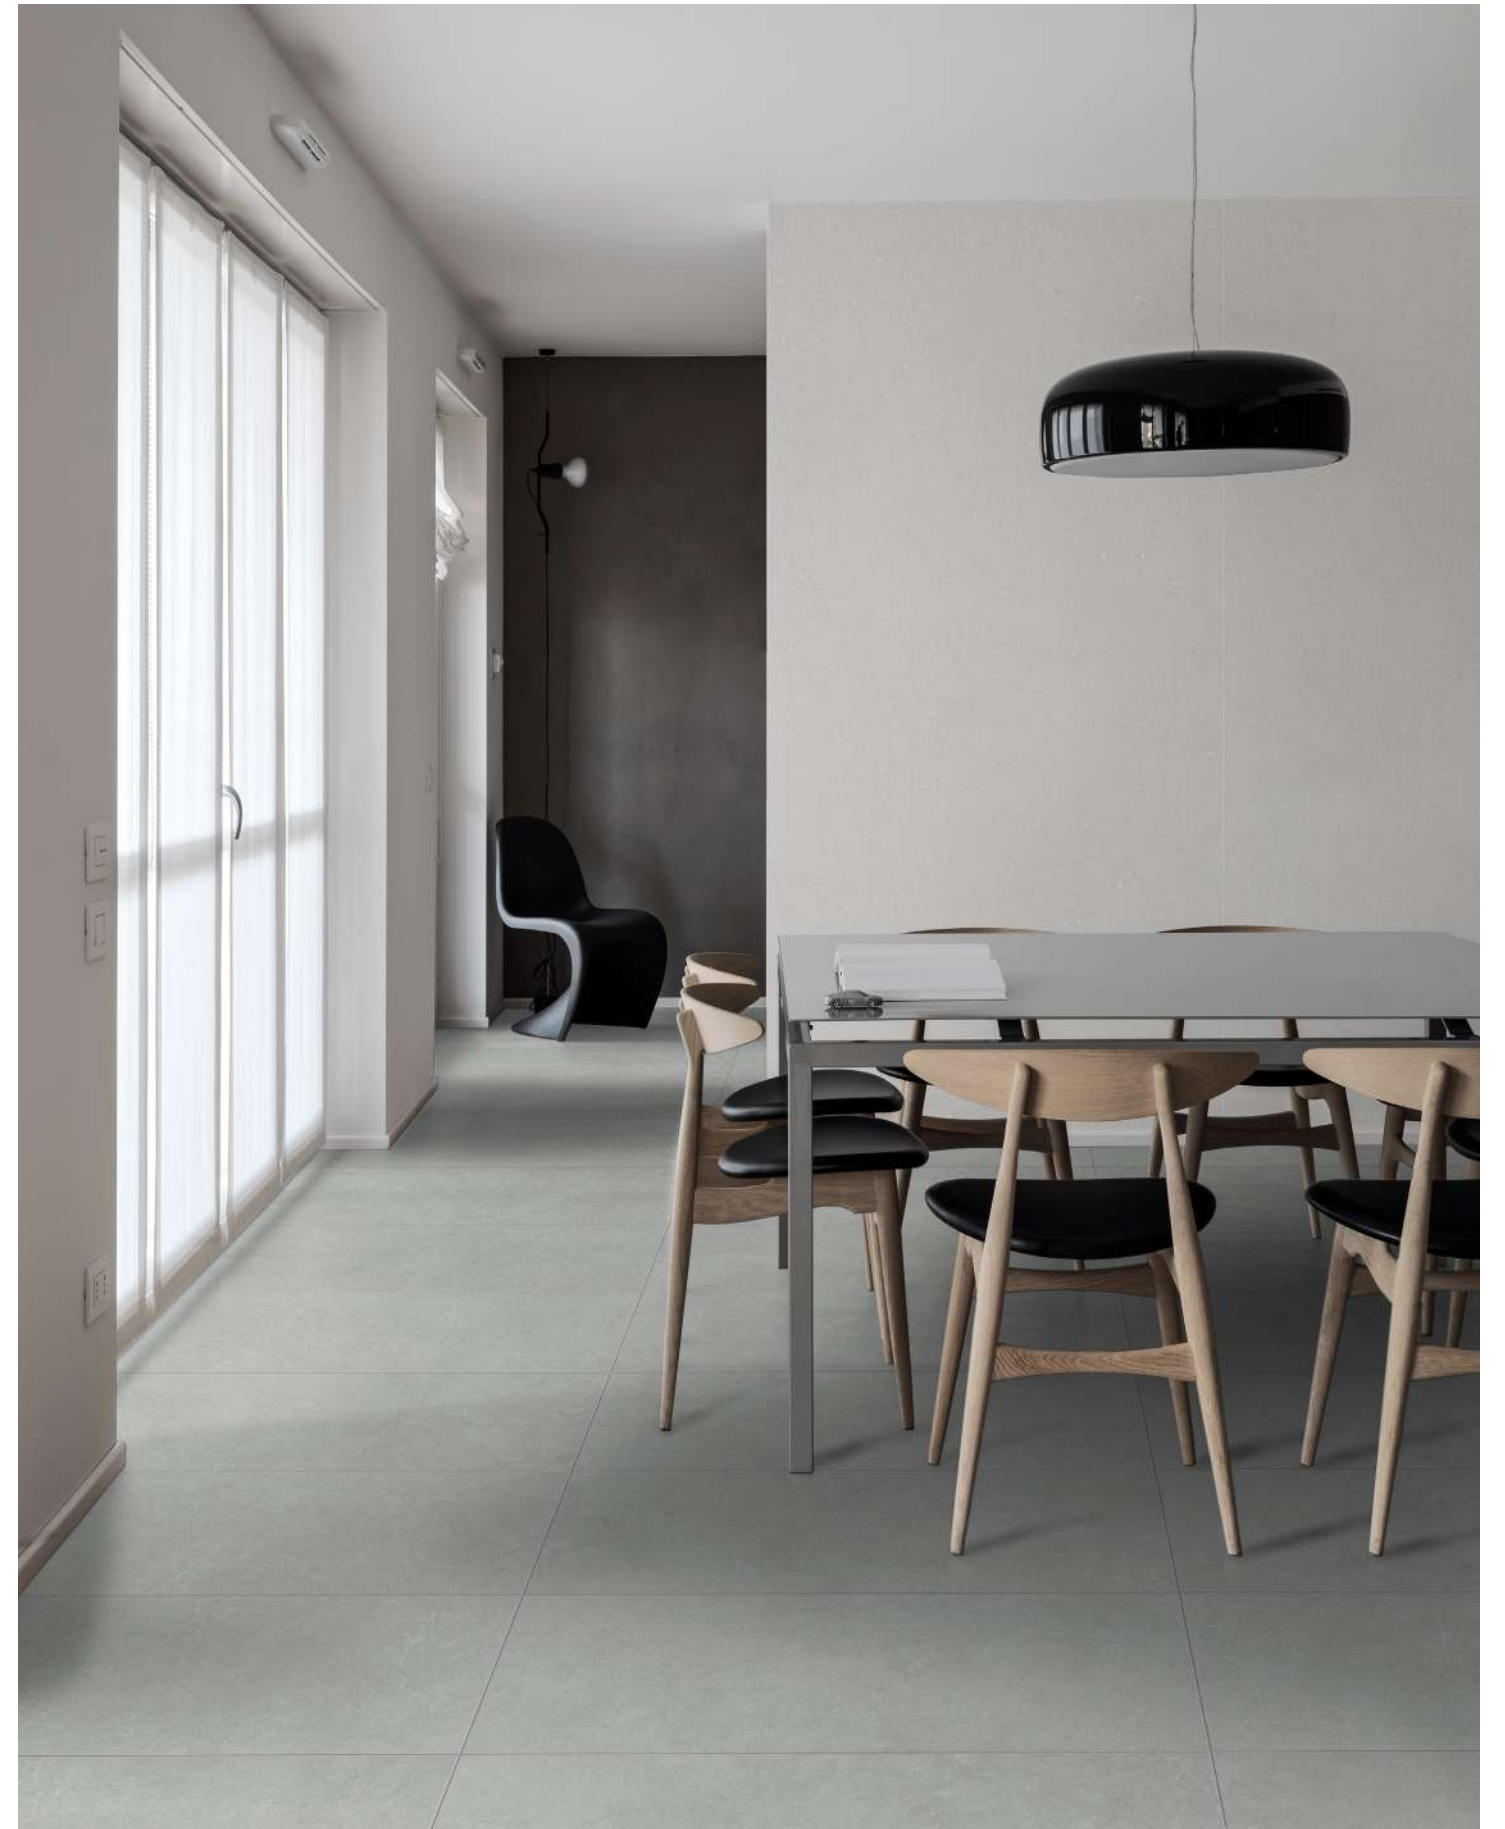

ASTOR

▼ ASTOR GREY 60x120 | 24"x48"