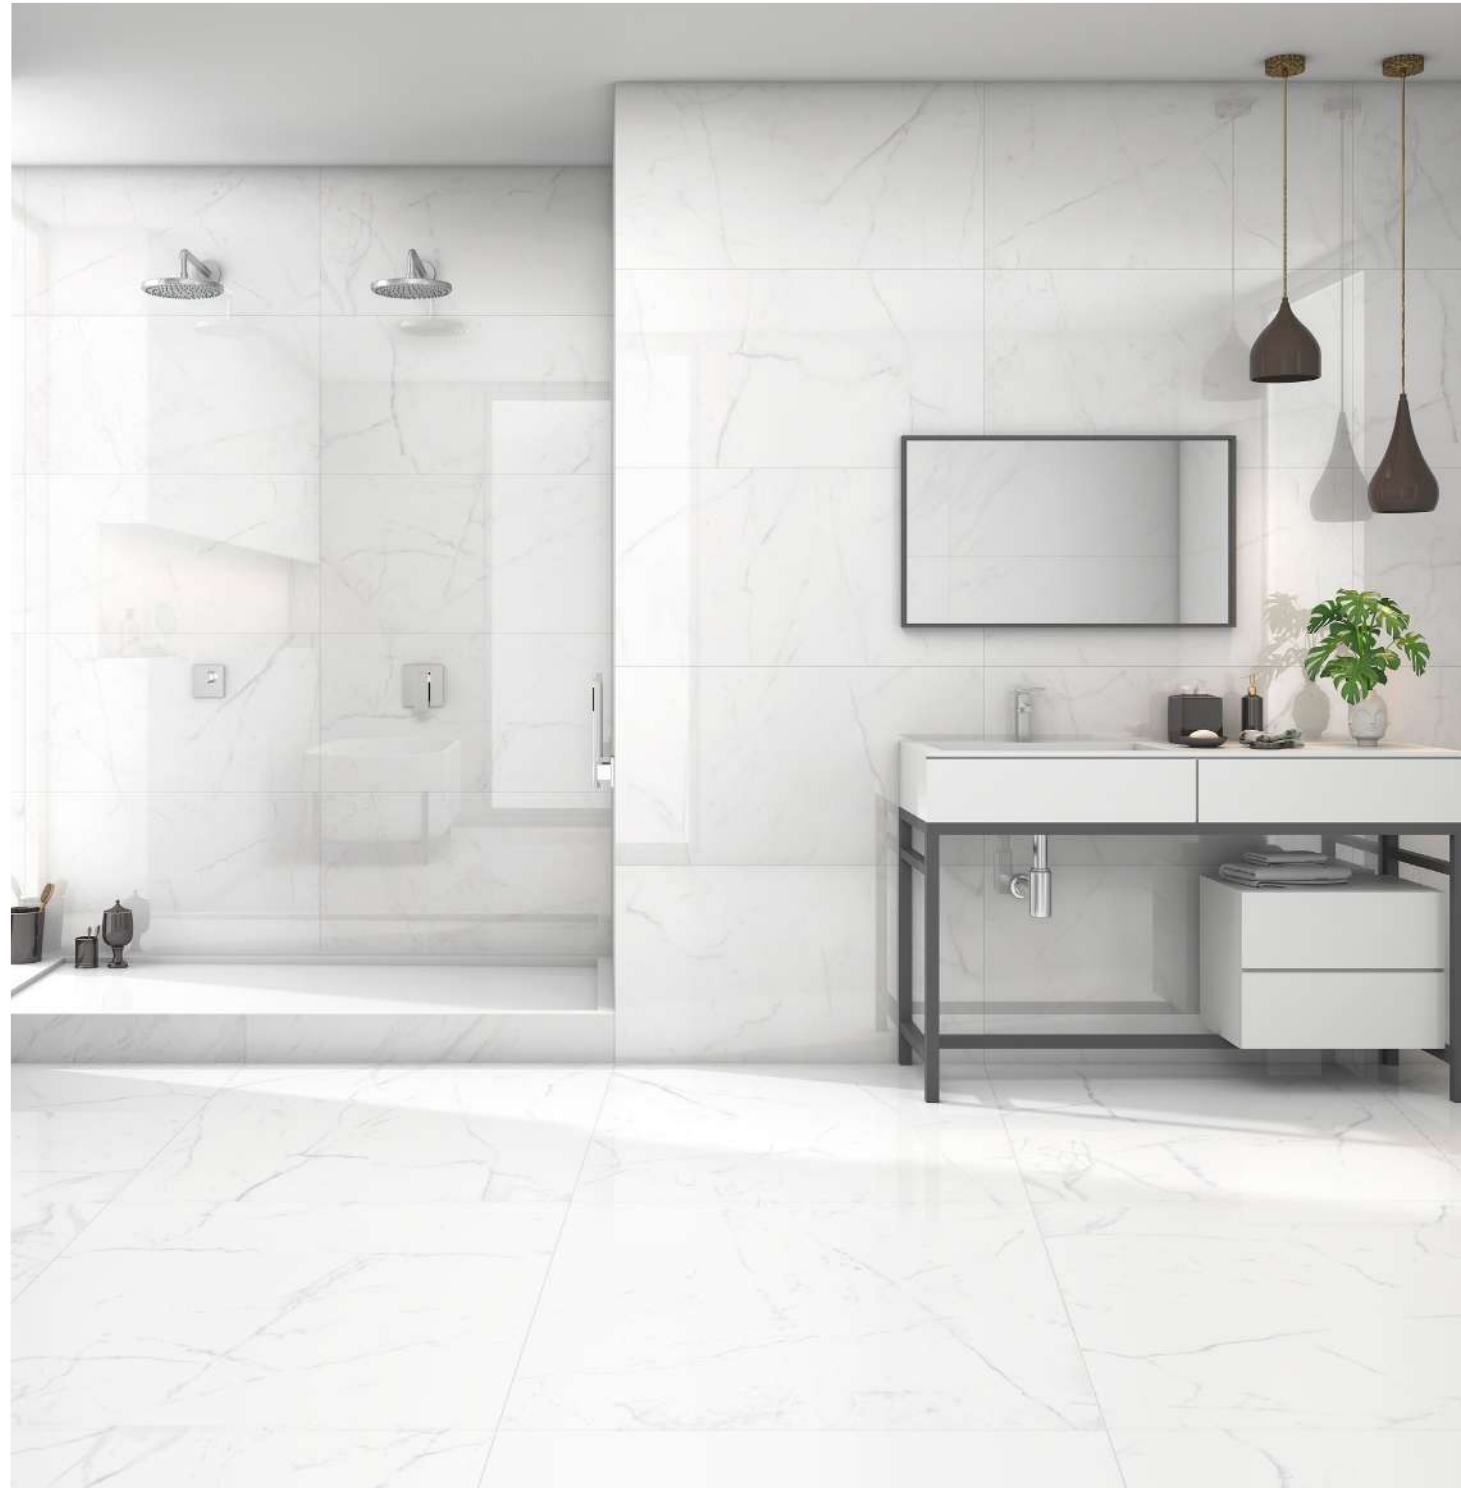

MARMI SATIN

PAVIMENTO | FLOOR TILES

120x120 cm | 24"x48" 60x120 cm | 24"x48"

El mármol blanco, siempre es apreciado en todo el mundo, con detalles en alta definición, que recorre de forma aleatoria toda la pieza para darle naturalidad, esta colección es apta para todo tipo de proyectos. Porcelánico disponible en 2 formatos y acabado mate, para satisfacer las necesidades de decoración más exigentes, tanto en pavimentos como revestimientos.

White marble is always appreciated all over the world, with high definition details, which randomly run through the entire piece to give it a natural look, this collection is suitable for all kinds of projects. Porcelain tile available in 2 formats and a matt finish, to satisfy the most demanding decoration needs, both in flooring and wall tiles.

architect

▼ MARMÍ SATIN 60x120 cm | 24"x48"