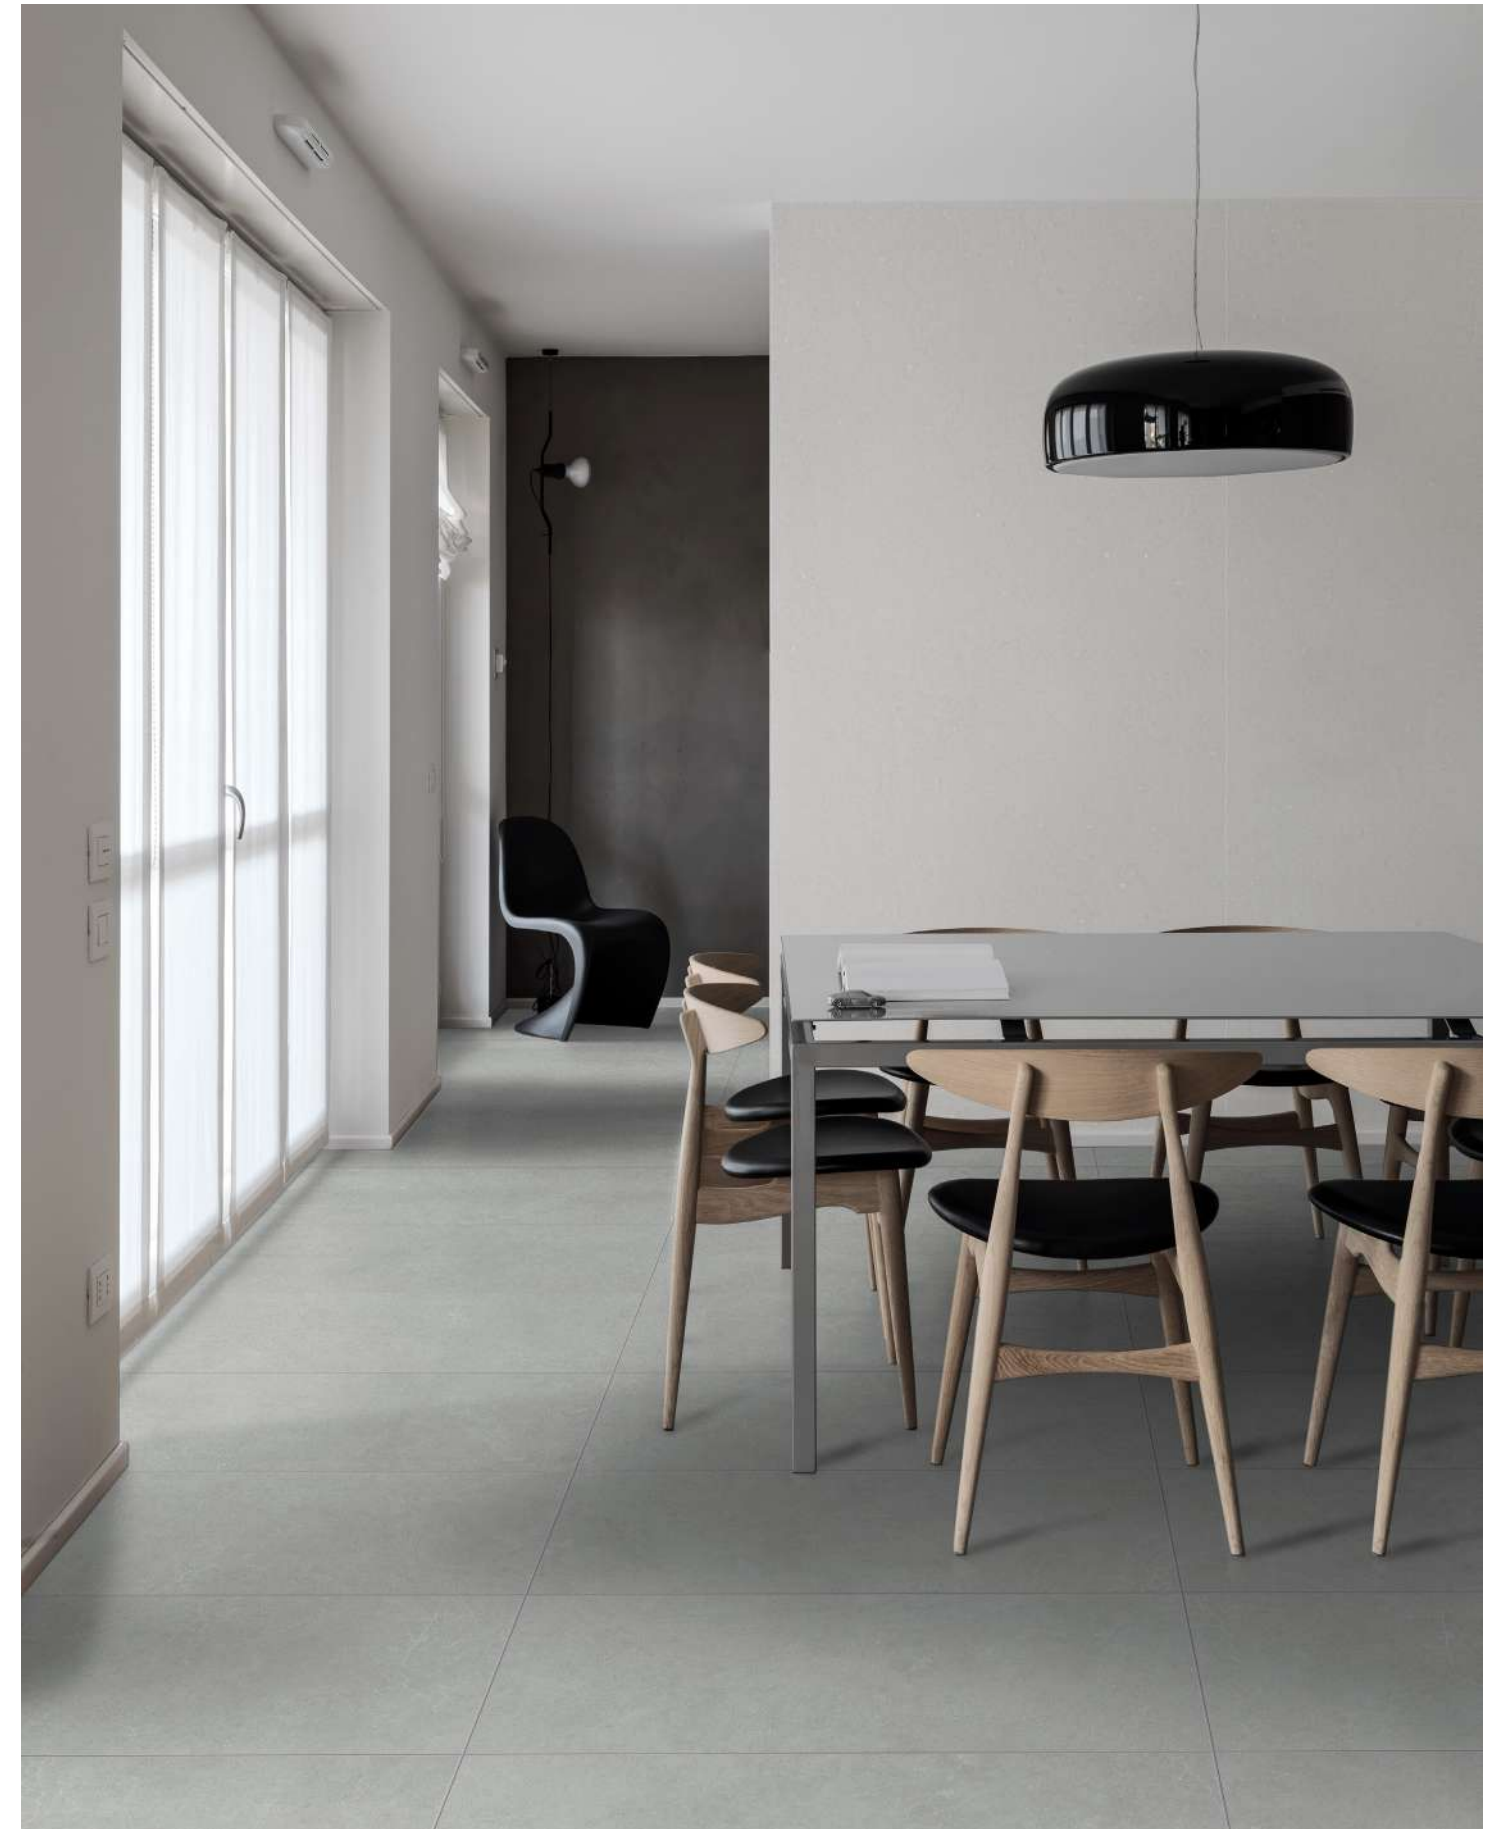

ASTOR

▽ ASTOR GREY 60x120 | 24"x48"