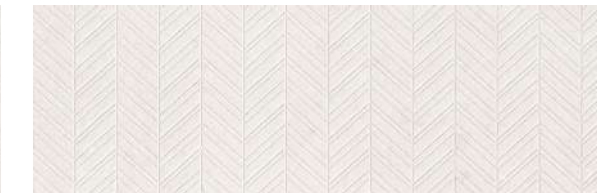

ATRIO STRIPES | LIGHT