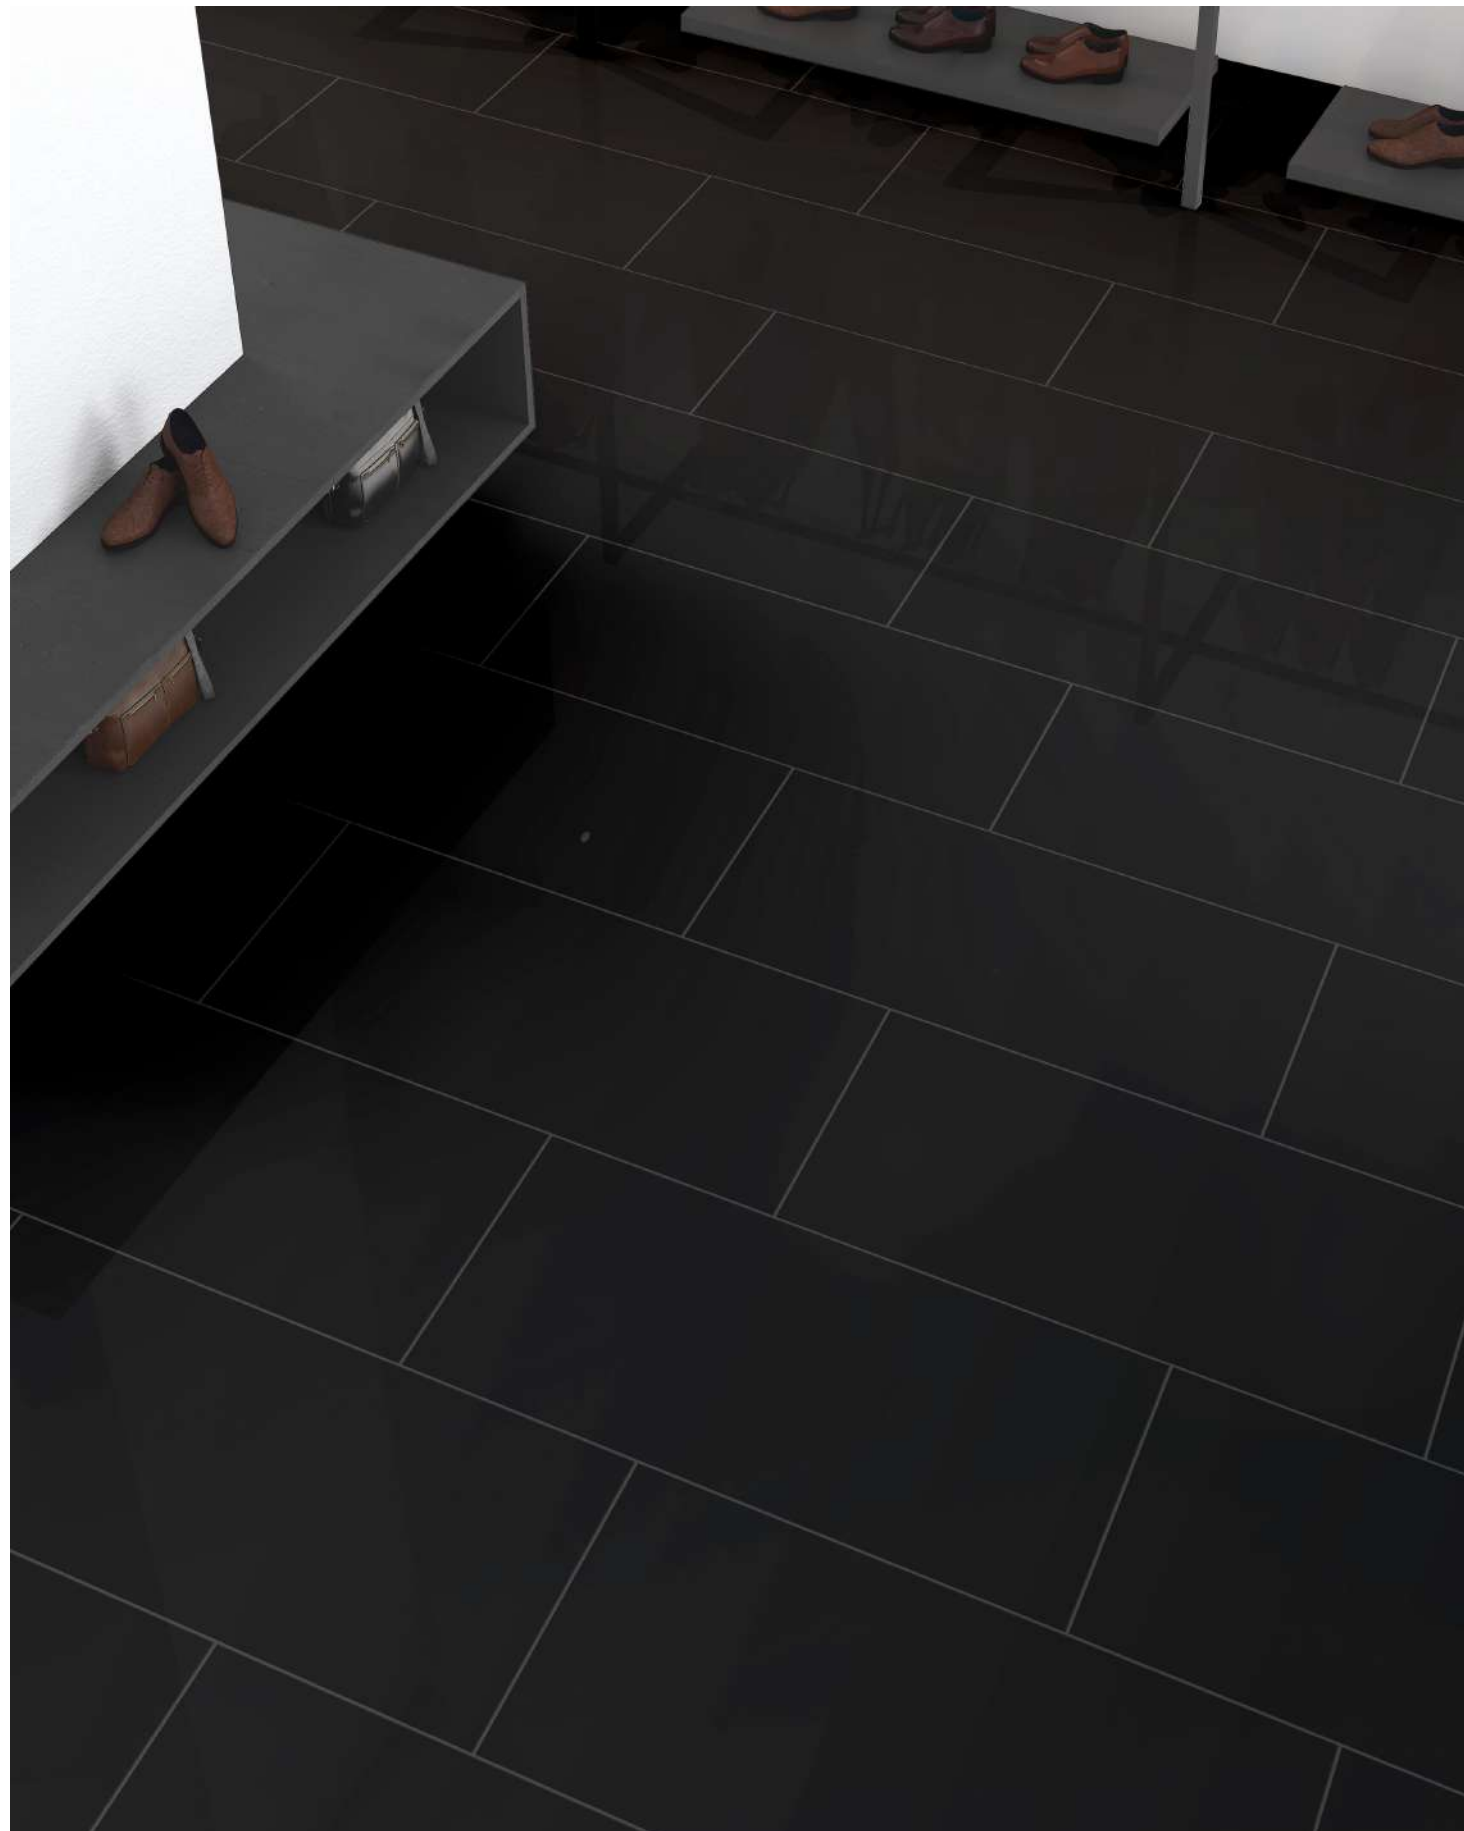

TECHNIC

PAVIMENTO | FLOOR TILES

architect

▼ TECHNIC NEGRO 60x120 cm | 24"x48"