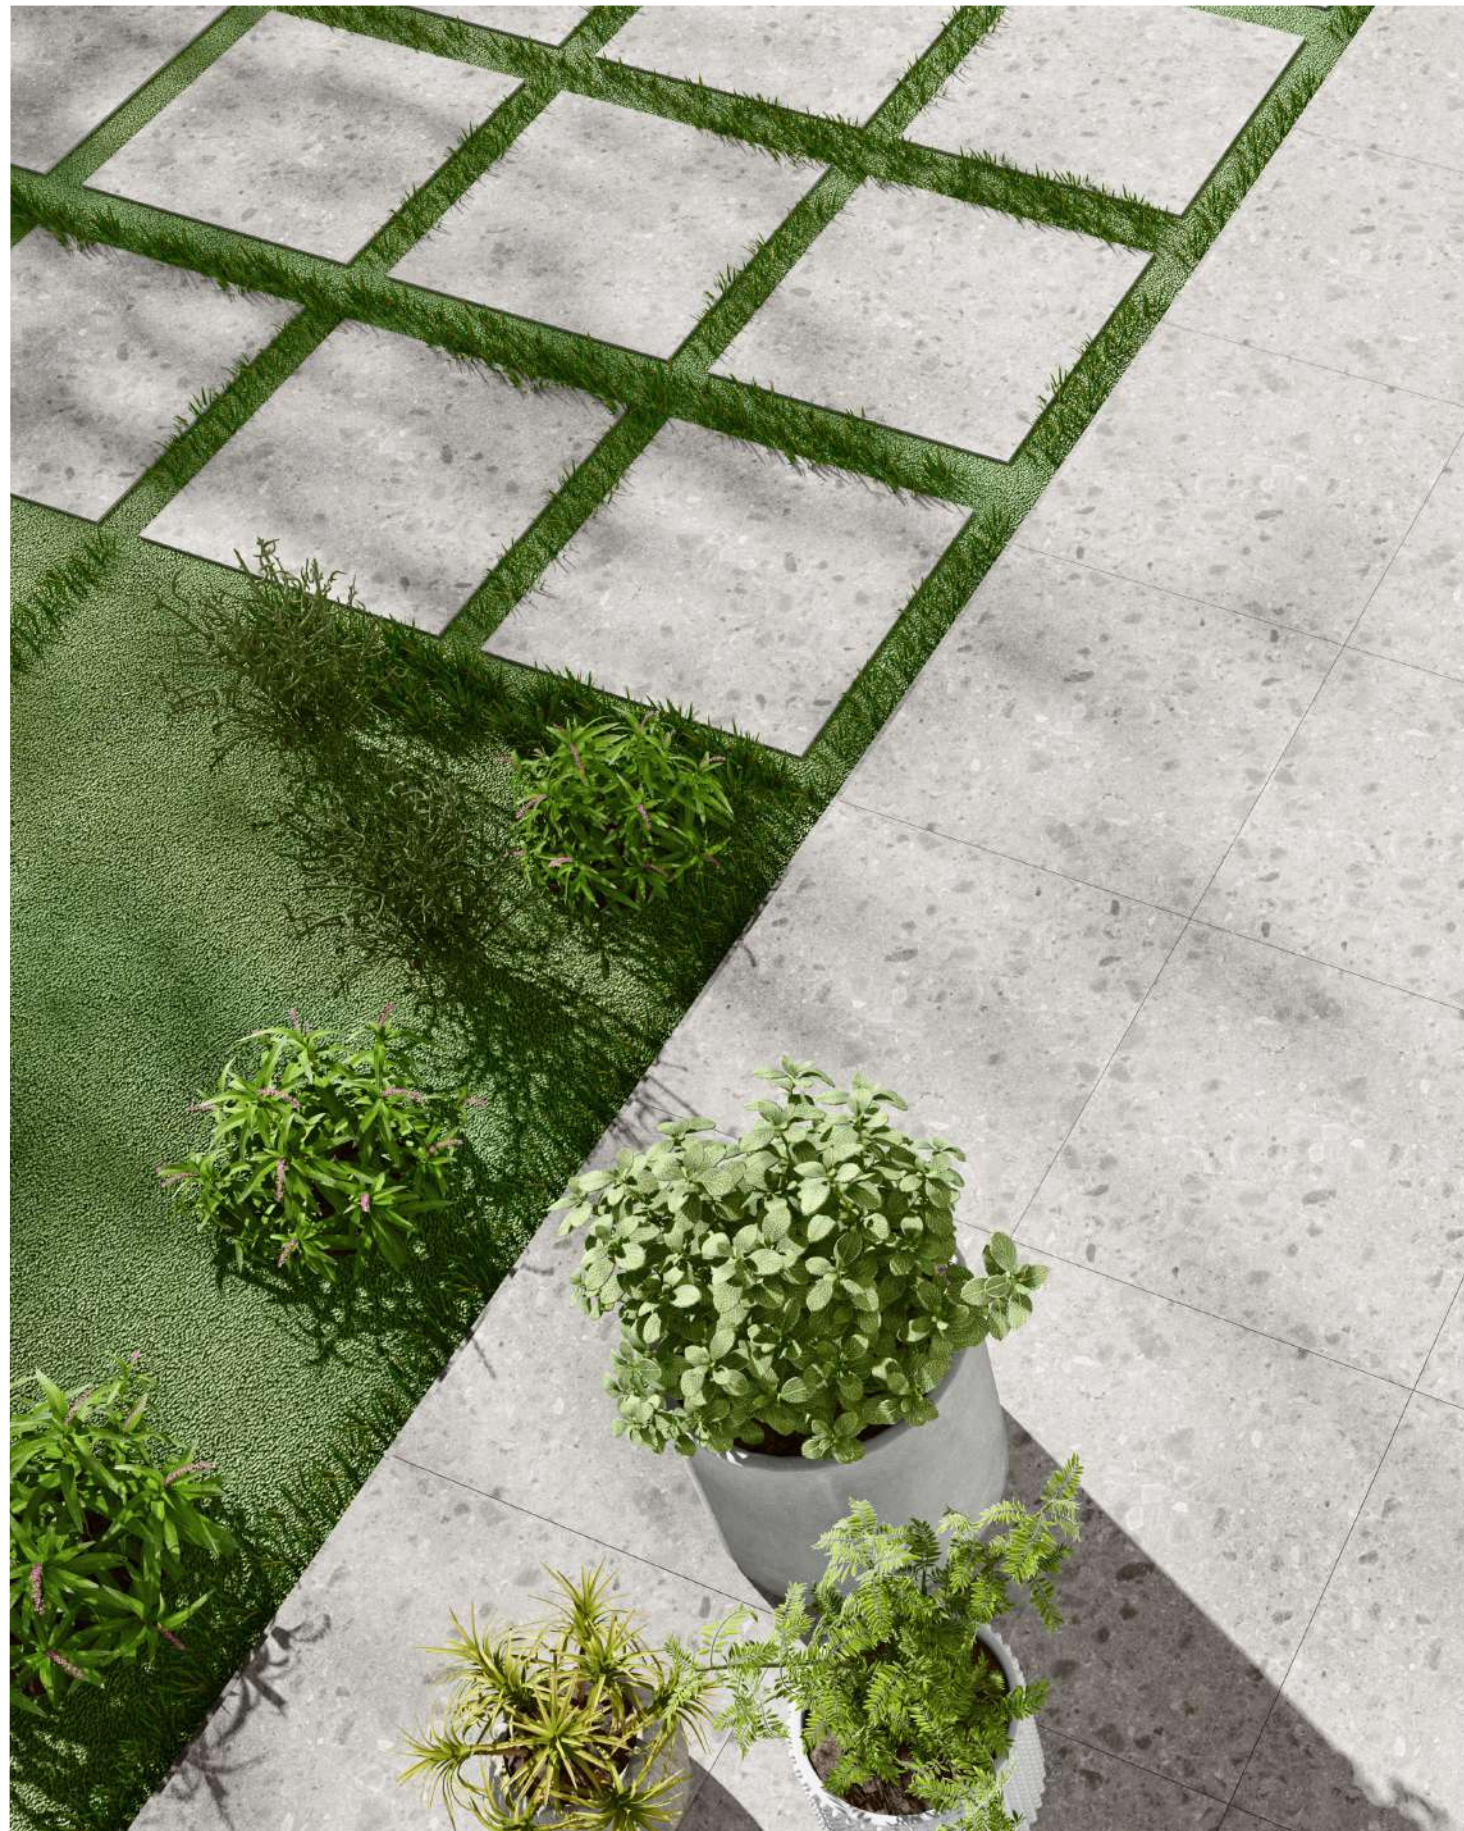

GEOTECH

PAVIMENTO | FLOOR TILES

▽ GEOTECH IVORY 60x60 cm | 24"x24" ▽ GEOTECH IVORY +2PLUS 60x60 cm | 24"x24"

architect