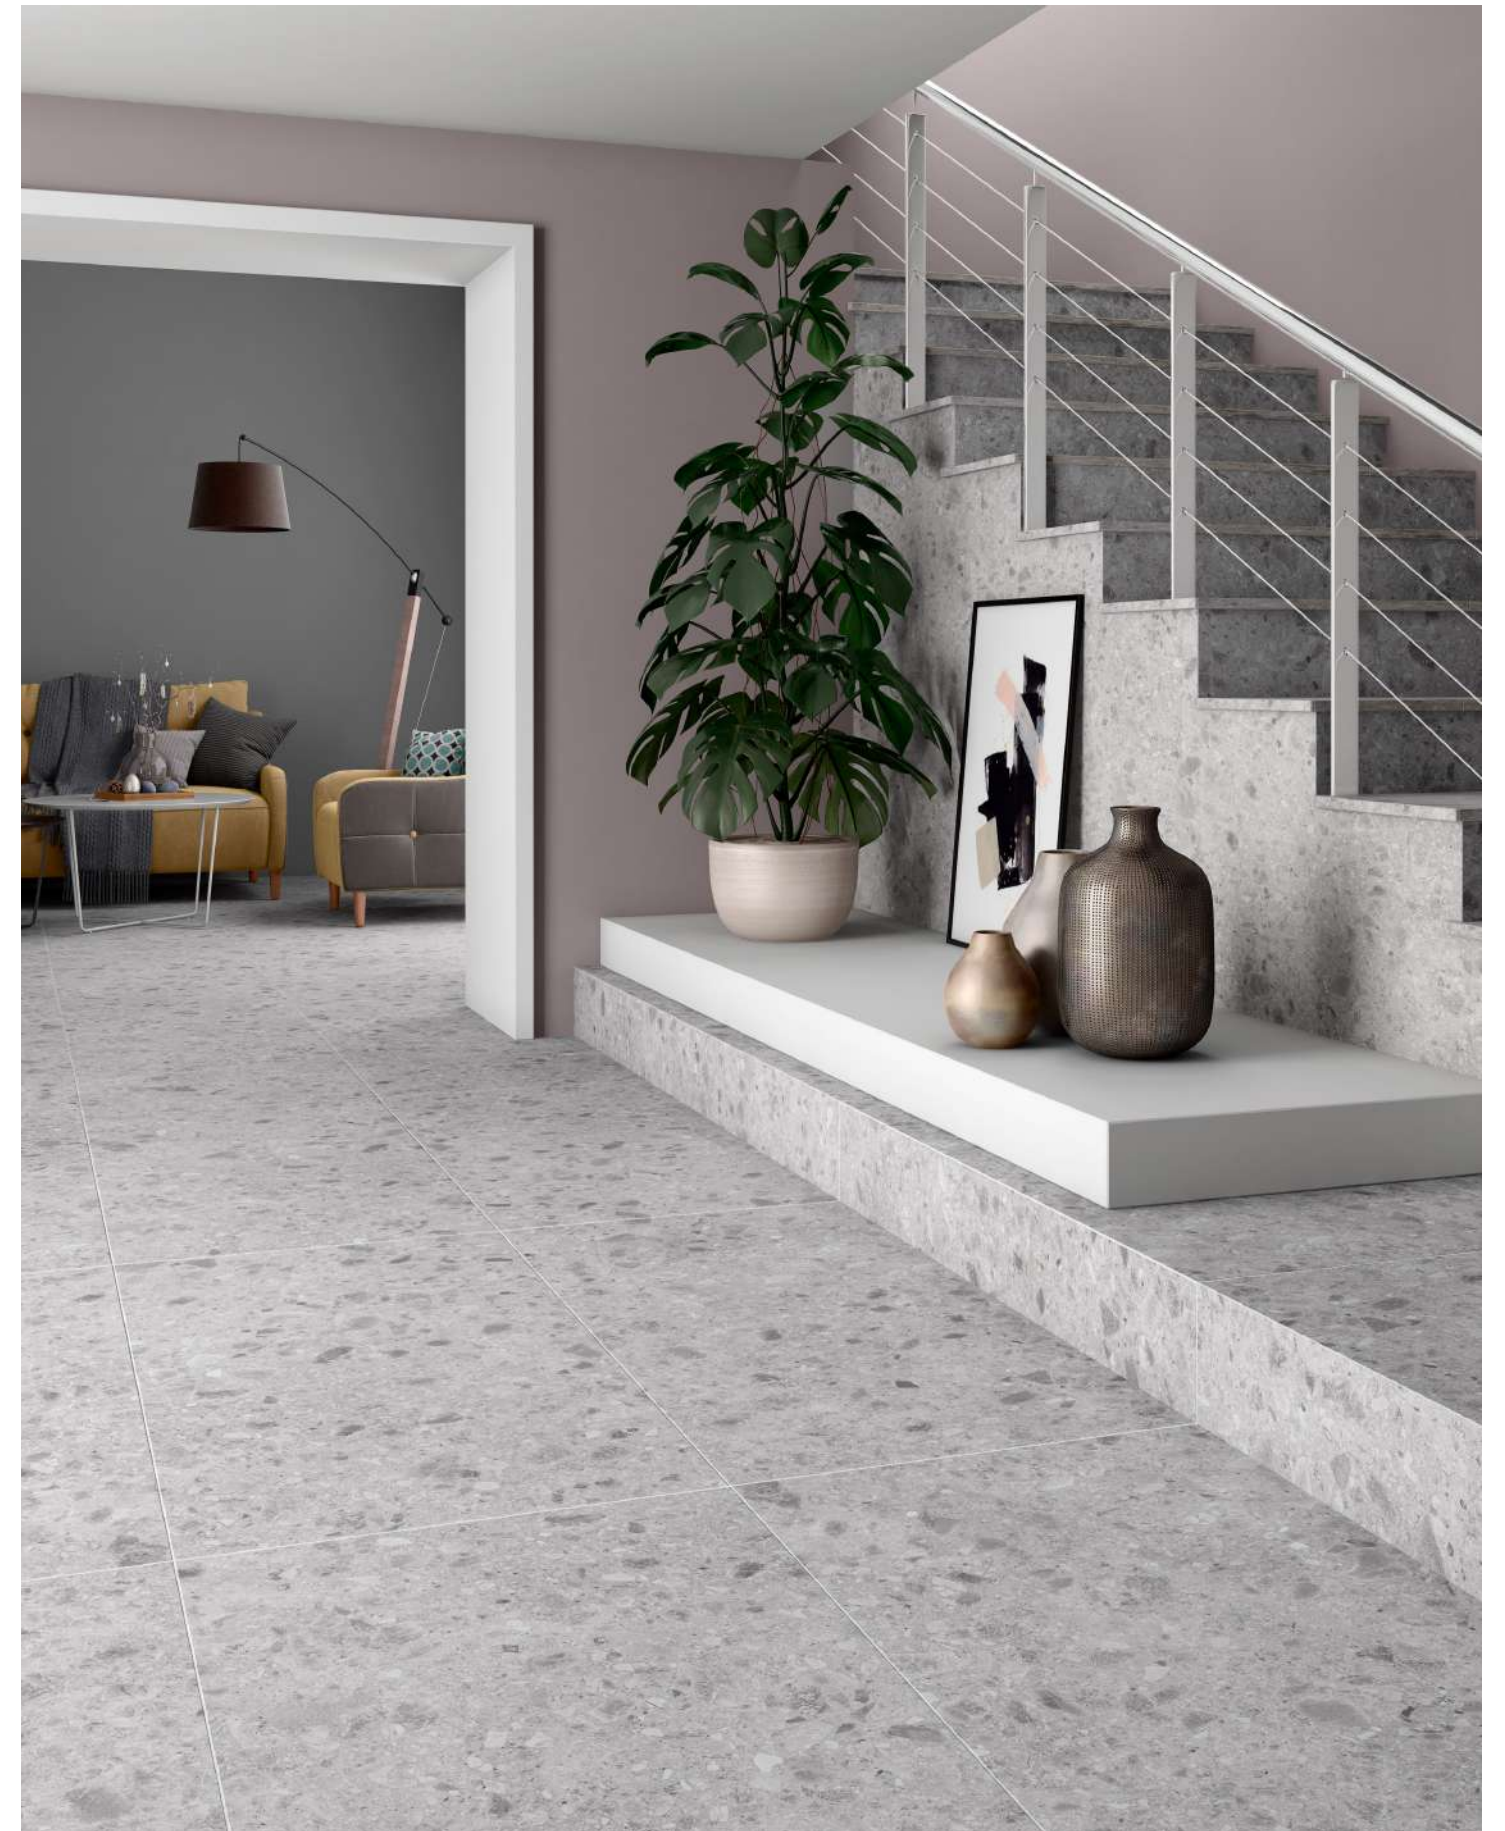

GEOTECH

▽ GEOTECH LIGHT GREY 60x120 cm | 24"x48"