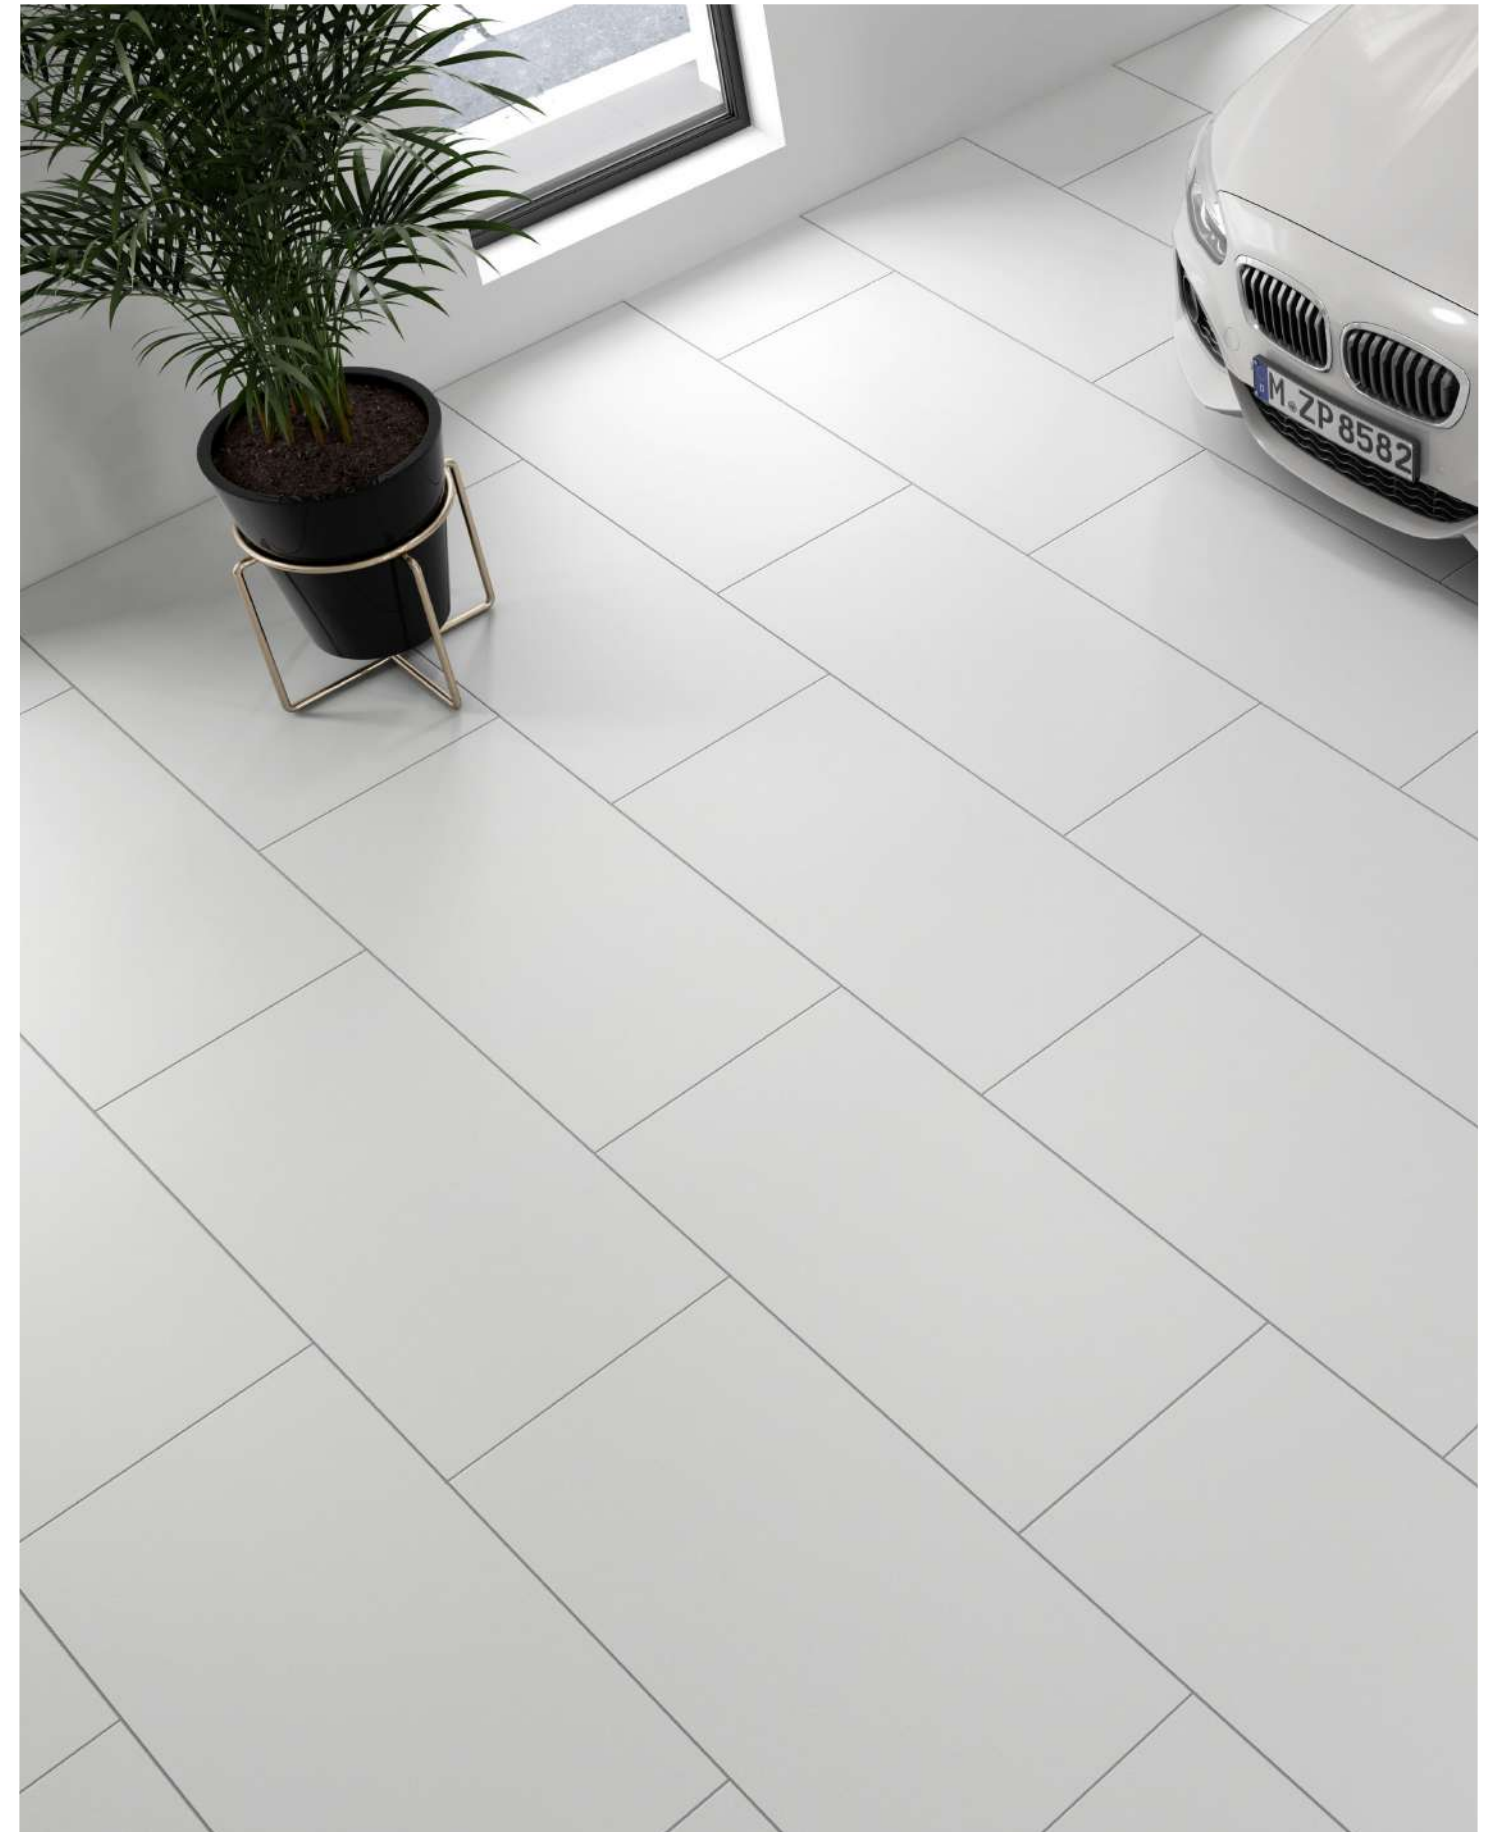

TECHNIC

▼ TECHNIC BLANCO 60x120 cm | 24"x48"