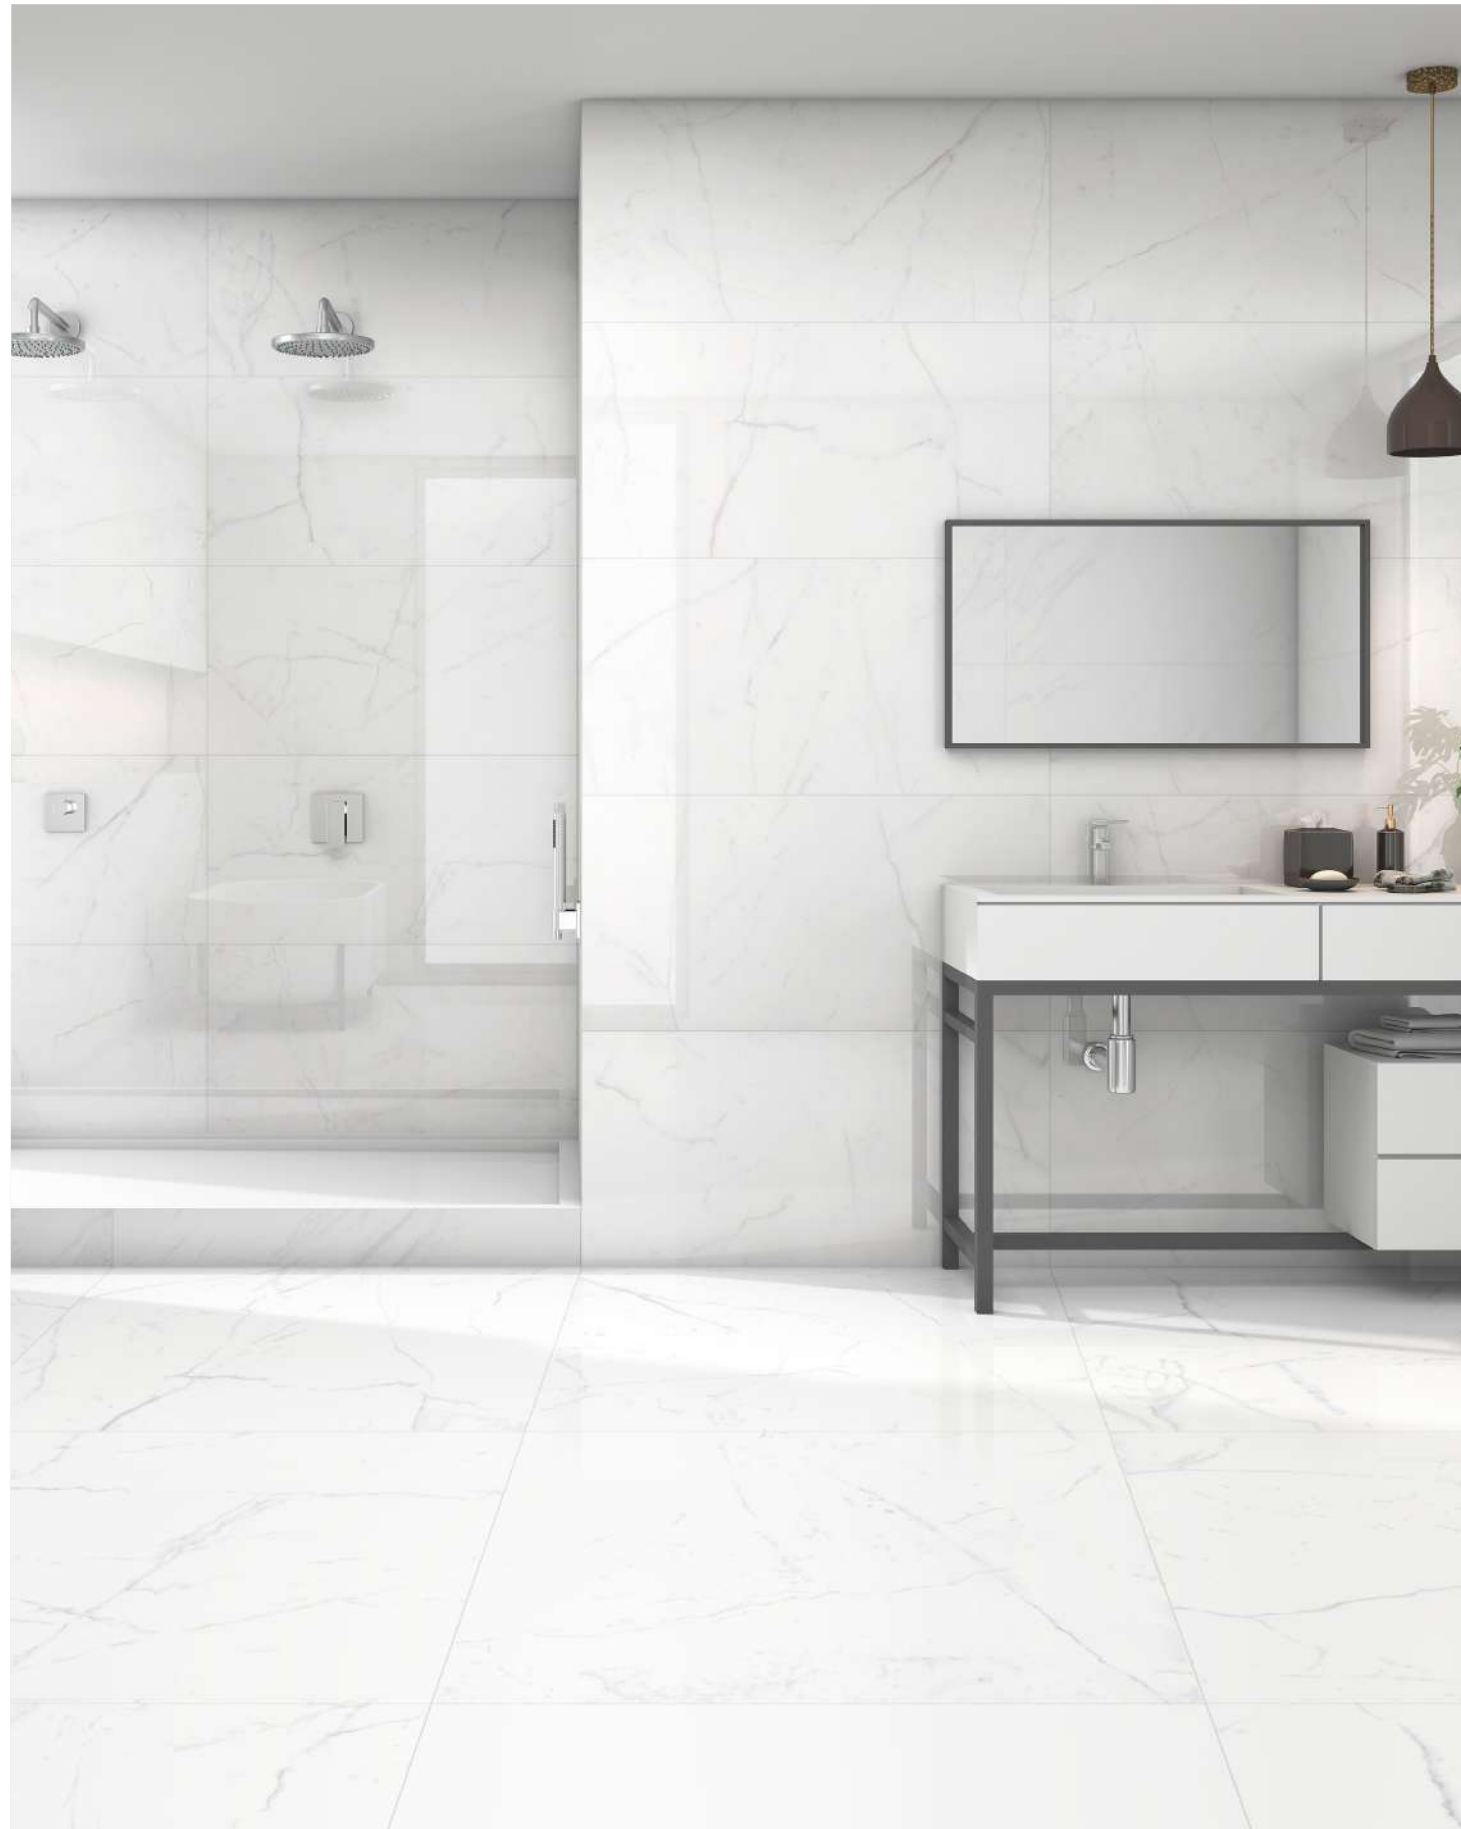

MARMI POLISHED

PAVIMENTO | FLOOR TILES

120x120 cm | 48"x48" 60x120 cm | 24"x48"

▽ MARMI POLISHED 120x120 cm | 48"x48" ▽ MARMI POLISHED 60x120 cm | 24"x48"