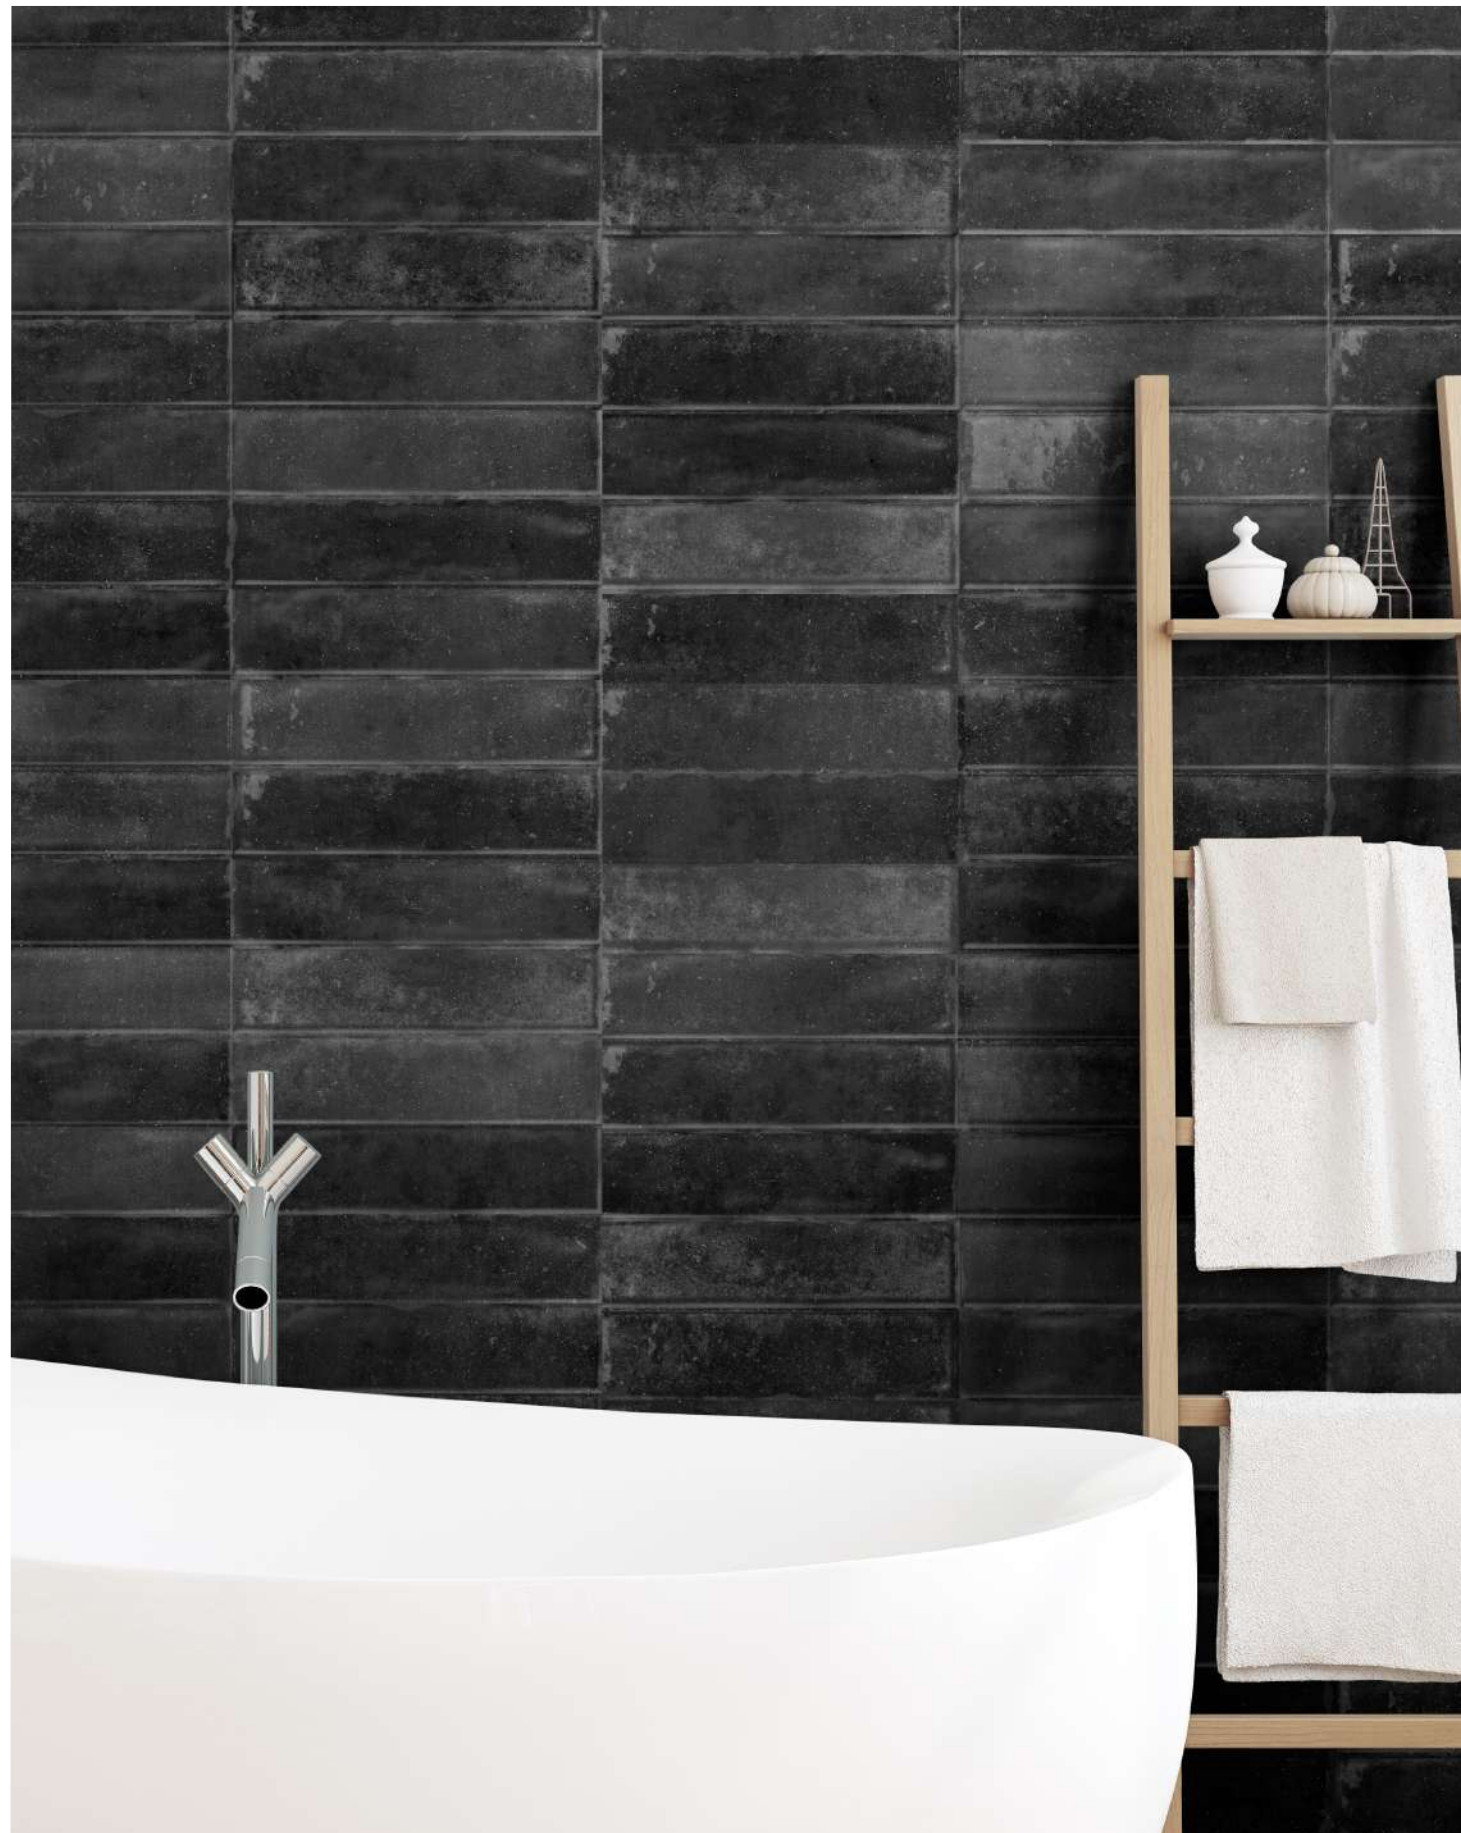

MALLORCA

▼ MALLORCA BLACK 7,5x30 cm | 3"x12"