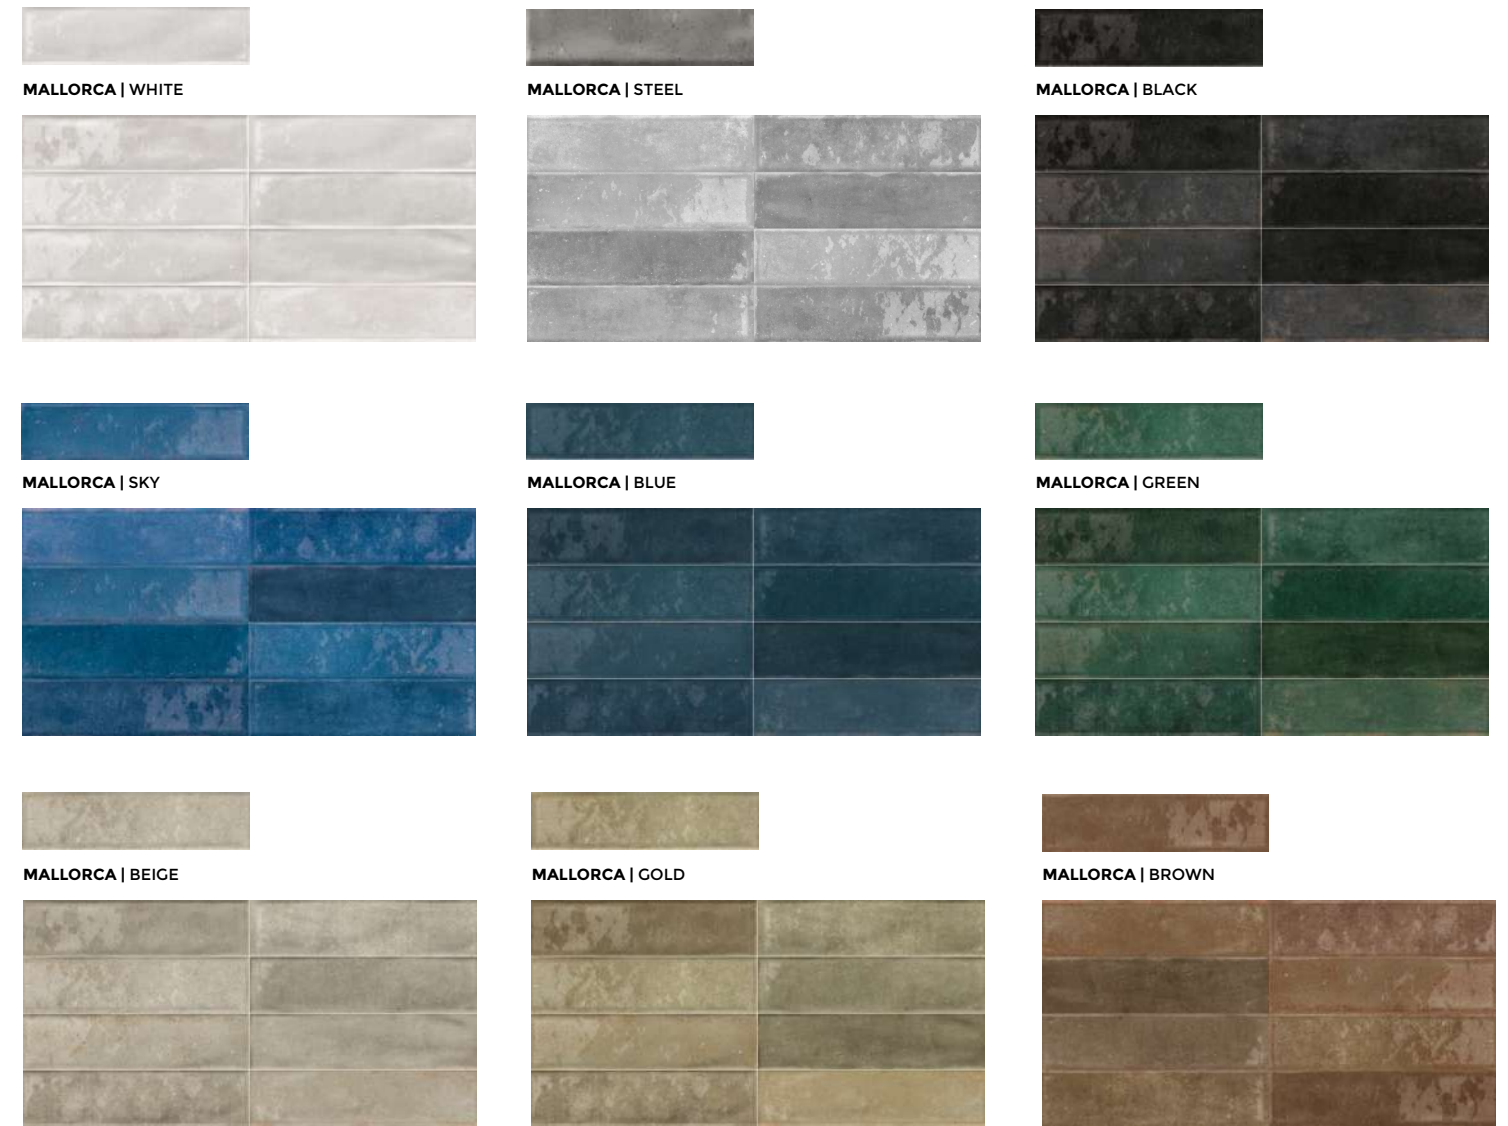

MALLORCA

DIFERENTES DISEÑOS / MIXED DESIGN
Todos los diseños van mezclados en una caja. All design mixed in a box.

FORMATOS | SIZES
7,5x30 | 3"x12"

7,5x30 | 3"x12"	MPHid730	WB PASTA BLANCA WHITE BODY	REVESTIMIENTO WALL TILE	BRILLO SHINE	NO REPETIR DIFFERENT DESIGNS	DESUNIDAD DIFFERENT SHADES	mm GRUESO THICKNESS	A MANO HANDMADE
					12	v3	10,5	

FORMATO / SIZE	Caja | Box			Palet | Pallet			Container 21500 kg | 24.500 kg	
	Nº Pieza | Tiles	M²	Kg	NºCajas | Boxes	M²	Kg	M²	M²
7,5x30 | 3"x12"	22	0,5	11,05	135	67,5	1.491,75	-	-