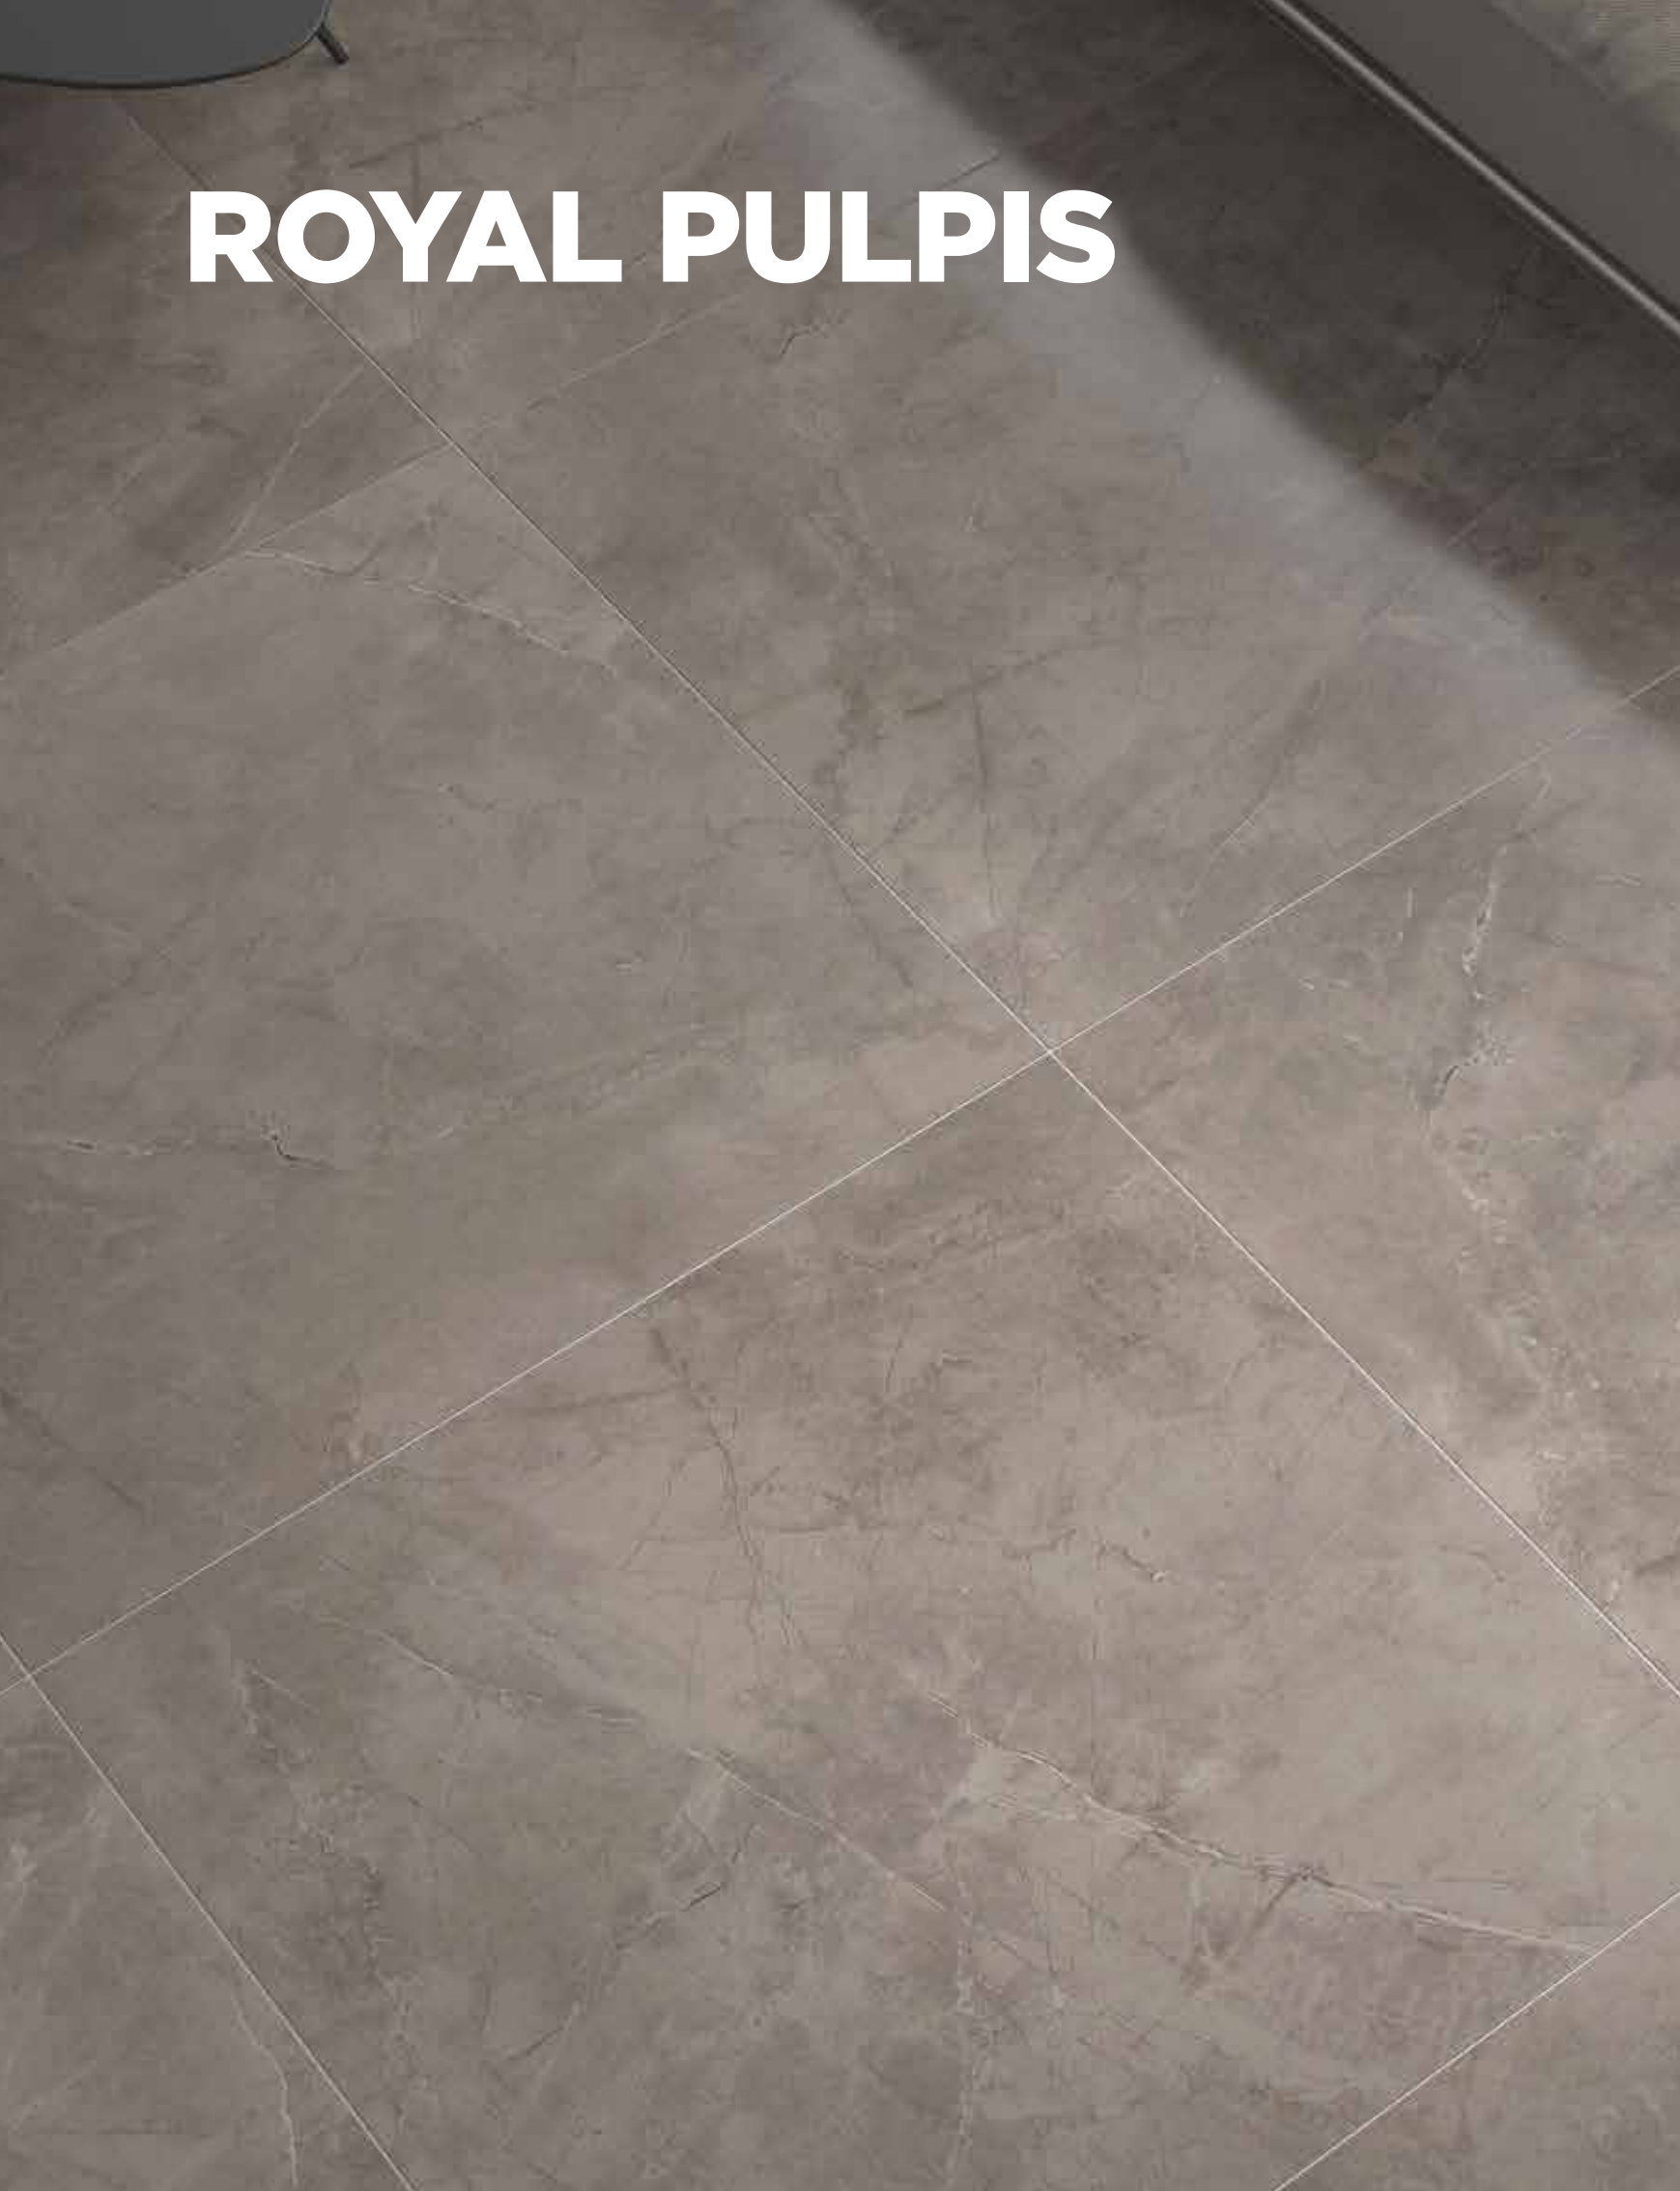

ROYAL PULPIS