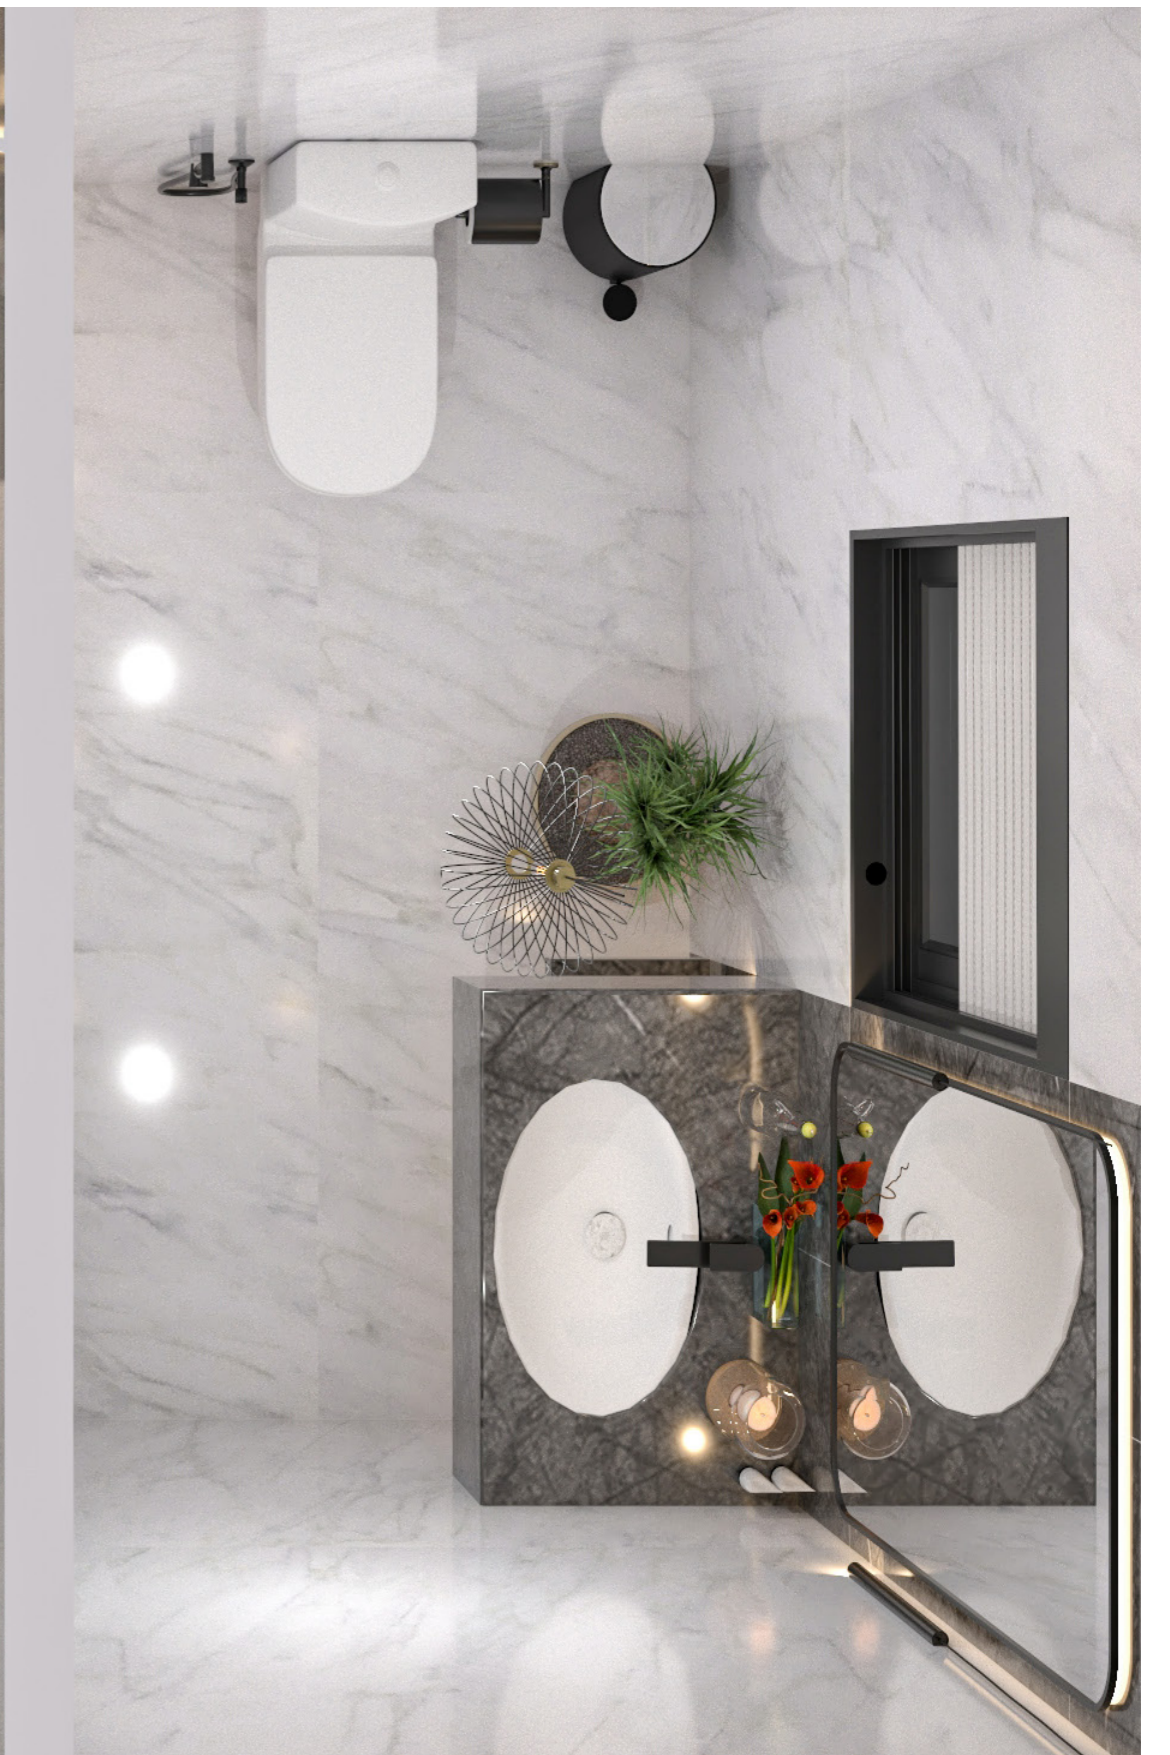

BATHROOM PERSPECTIVE VIEW 04

BATHROOM TOP PERSPECTIVE VIEW