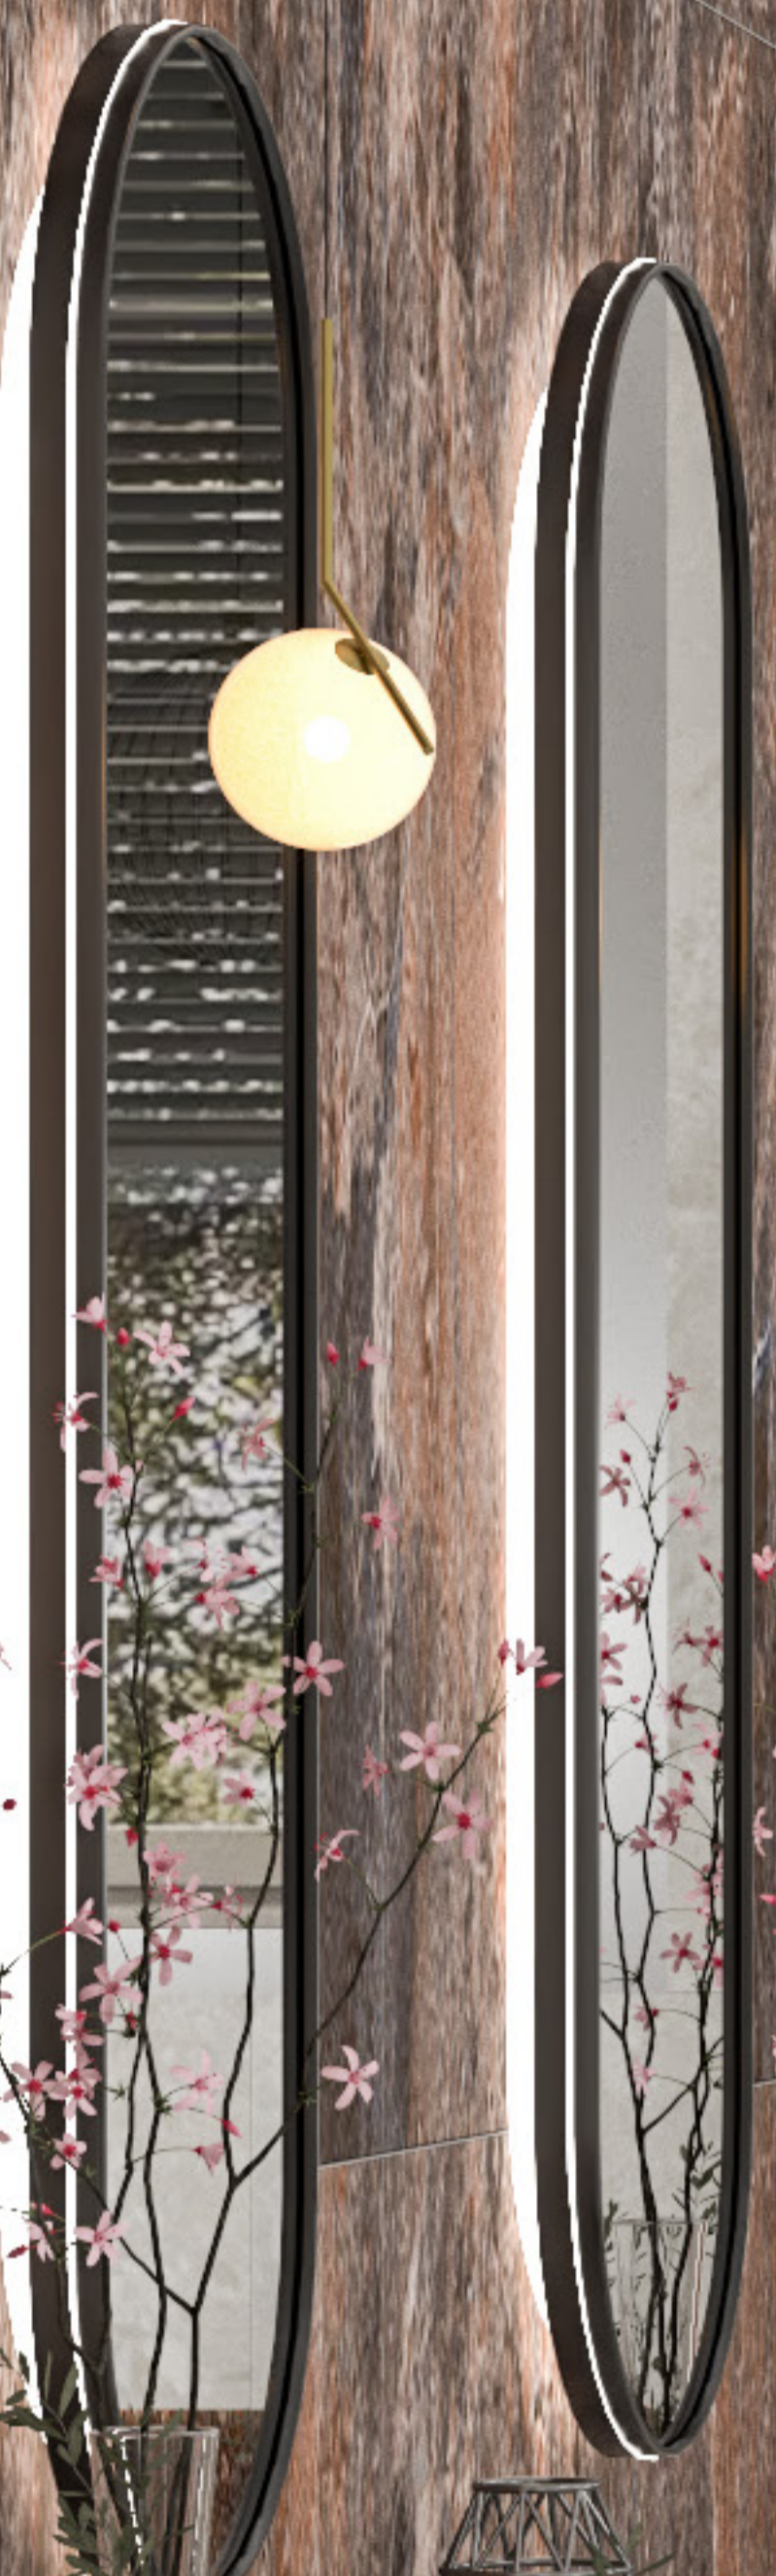

3D DESIGN PROPOSAL MASTER BATHROOM

- MUN WHITE 120X60 CM
- MUN RUST SUGAR 120X60 CM

THANKS FOR WATCHING
