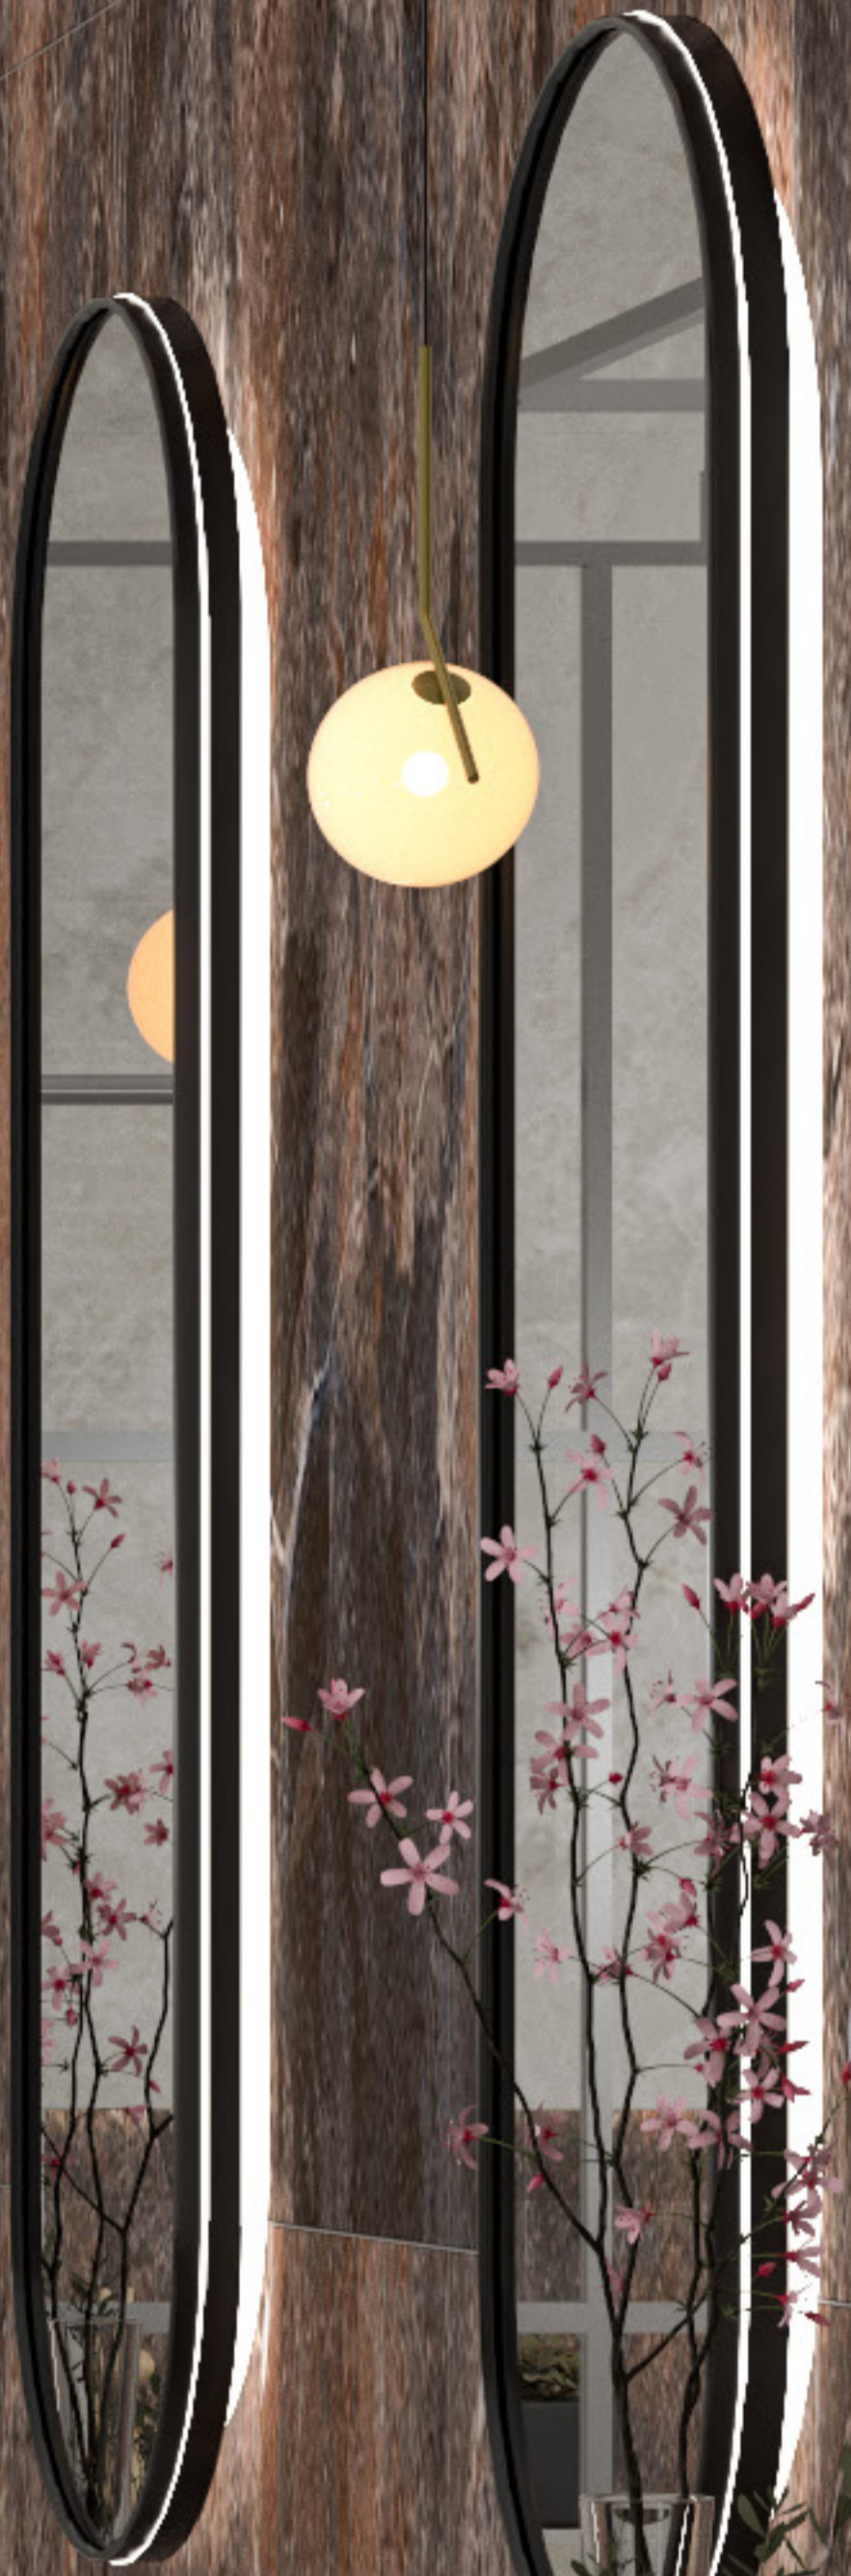

3D DESIGN PROPOSAL MASTER BATHROOM

- MUN WHITE 120X60 CM
- MUN RUST SUGAR 120X60 CM

THANKS FOR WATCHING
