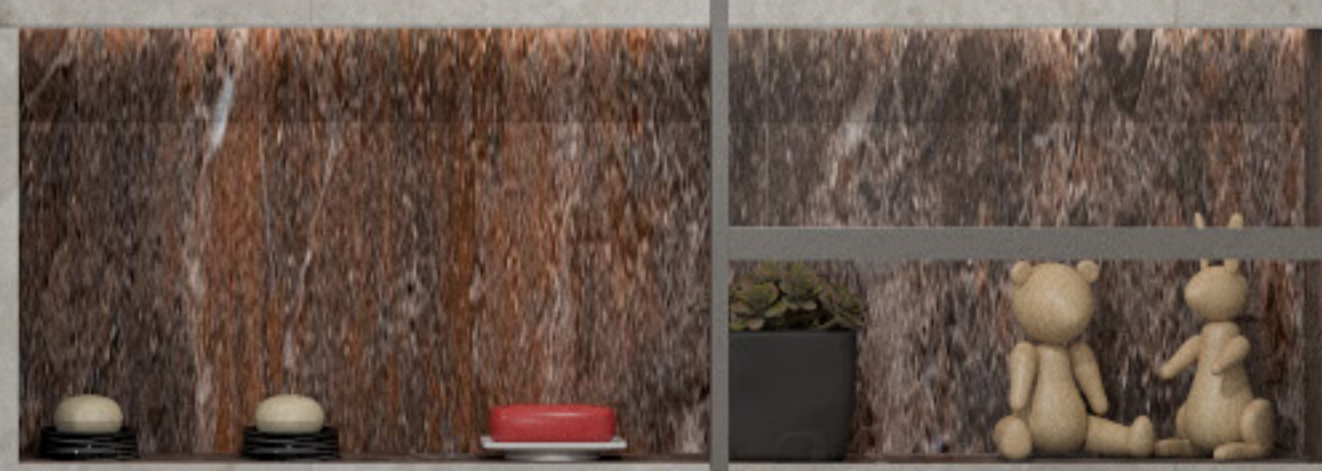

3D DESIGN PROPOSAL MASTER BATHROOM

- MUN WHITE 120X60 CM
- MUN RUST SUGAR 120X60 CM

THANKS FOR WATCHING
