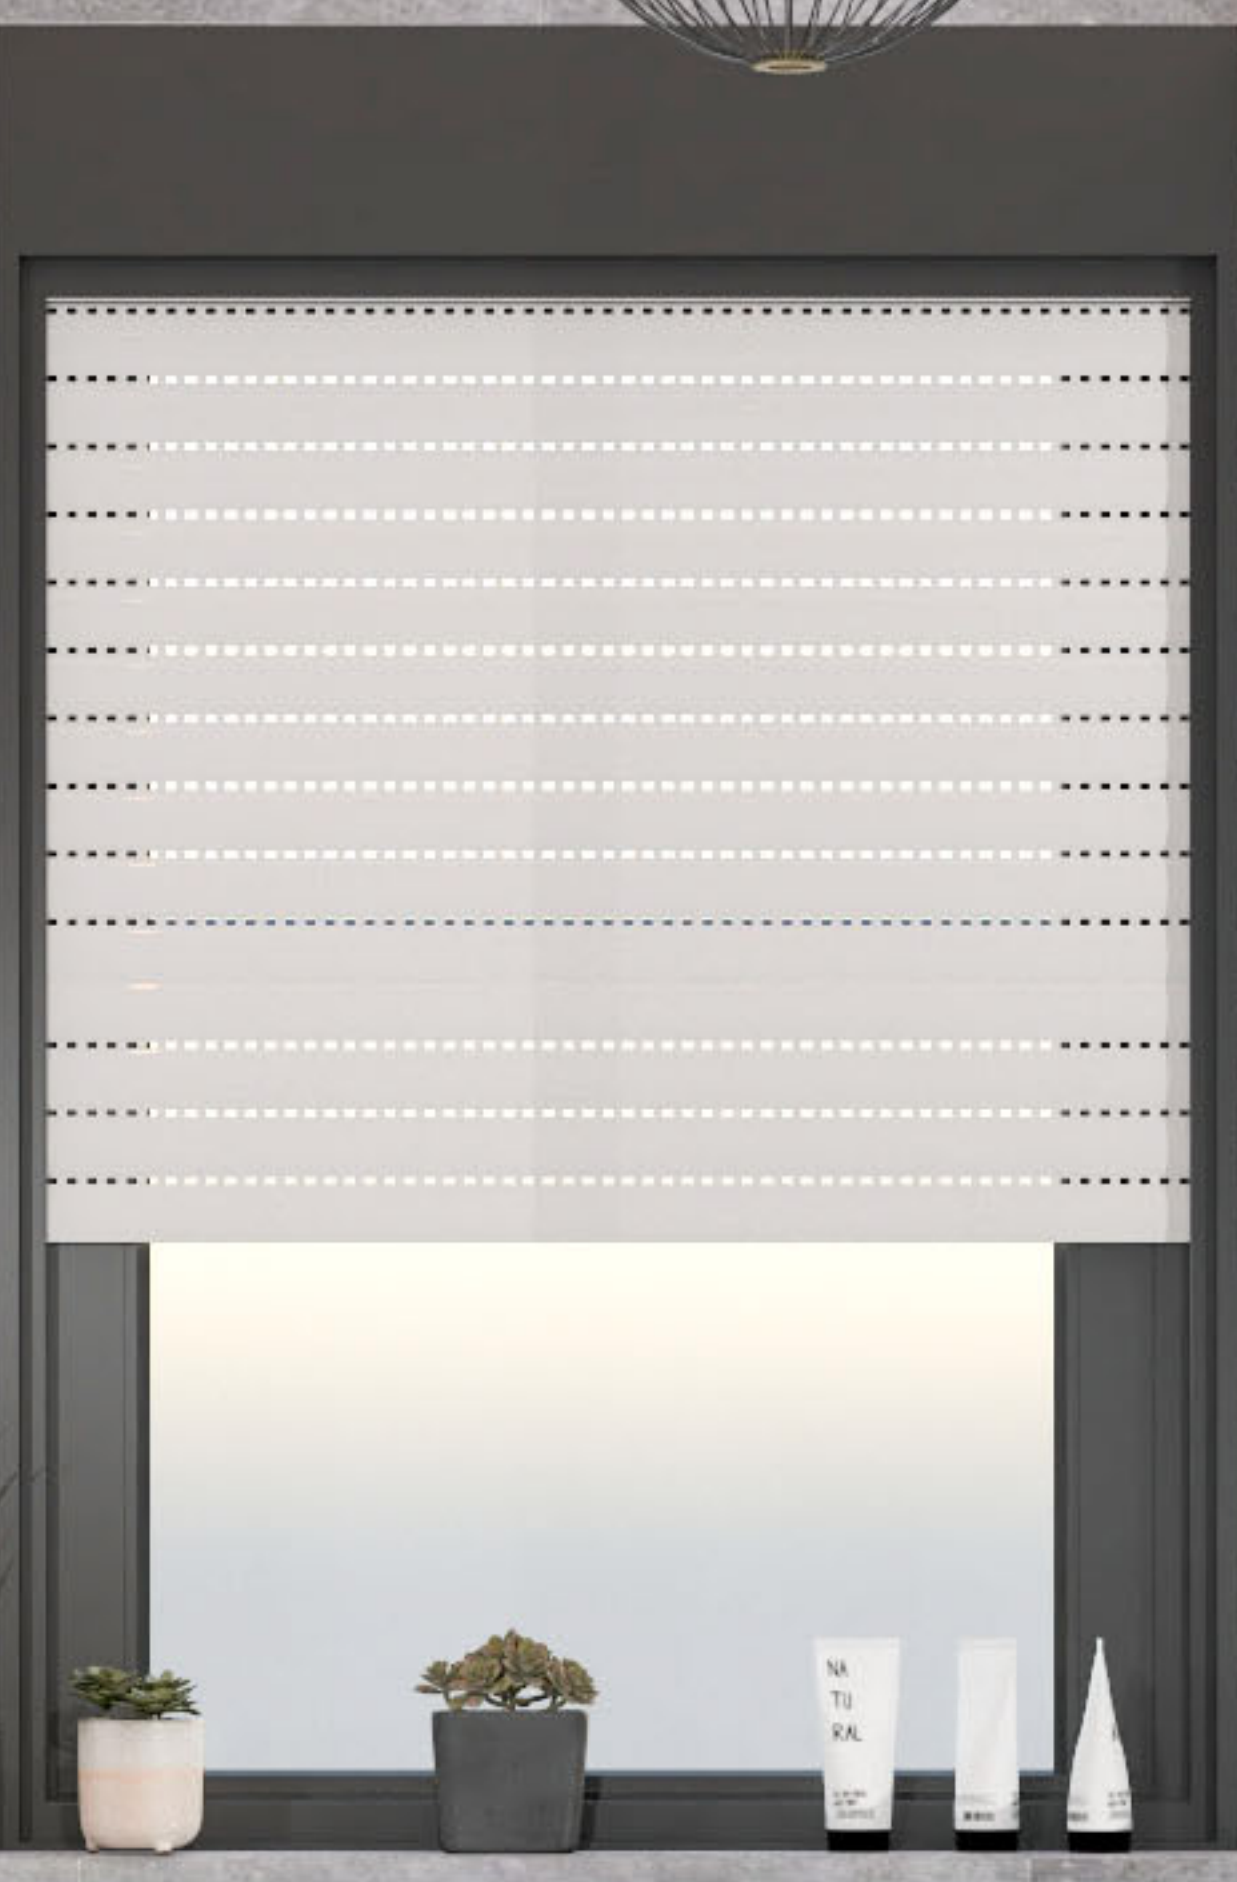

BEDROOM BATHS DESIGN

Bedroom, GF_ (1qty)

Bedroom 3, FF_ (1 qty)

Bedroom, RF_ (1 qty)

BEDROOM BATHS DESIGN

Bedroom, GF_ (1 qty)

Bedroom 2, FF_ (2 qty)

A white vanity unit with a wooden countertop. On top is a white vessel sink with a black faucet and handles. To the right of the sink are two bottles of liquid soap. Below the countertop is an open shelving unit containing several white and black bottles of toiletries. A white towel is draped over the left side of the vanity.

A glass shower enclosure with a black metal frame. Inside, there is a black showerhead on a curved arm and a black horizontal bar. The enclosure is set against a grey stone wall.

MASTER BATHROOM DESIGN