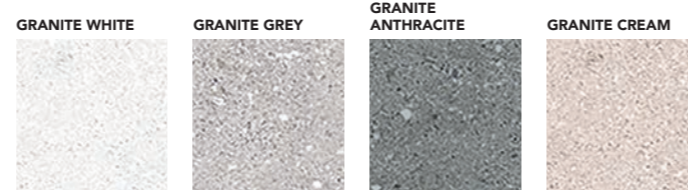

granitos *granites*