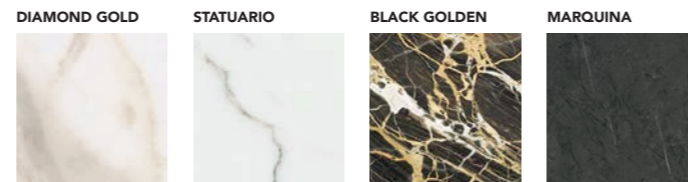

Imagine, es romper esquemas para revolucionar el segmento nuestra tradición ceramista con lo mejor de la innovación en nuevos materiales, para ofrecer soluciones a medida a arquitectos e interioristas.

Imagine is living without limits thanks to the continuity between flooring, wall tile and shower tray.

Imagine is a collection that gives prestige to a piece that until now was only functional and elevates it to the realm of beauty and wellbeing, through a new and pioneering concept in the sector.

Imagine is HD technology, which makes it possible to apply the same graphics or design of our most successful ceramic collections XLife and Cifre Cerámica to the shower tray.

Imagine is enjoying the benefits of a Gel Coat resin shower tray: resistant, light, non-slip, antibacterial and easy to clean.

Imagine is expecting what you do not expect. It is a whole that is more than the sum of its parts. Bringing Imagine to any space means thinking about the people who are going to enjoy it, who are going to live a harmonious experience.

Imagine is breaking new ground to revolutionise the bathroom segment by combining the excellence and sensitivity of our ceramics tradition with the best of innovation in new materials, to offer customised solutions to architects and interior designers.

mármoles *marbles*