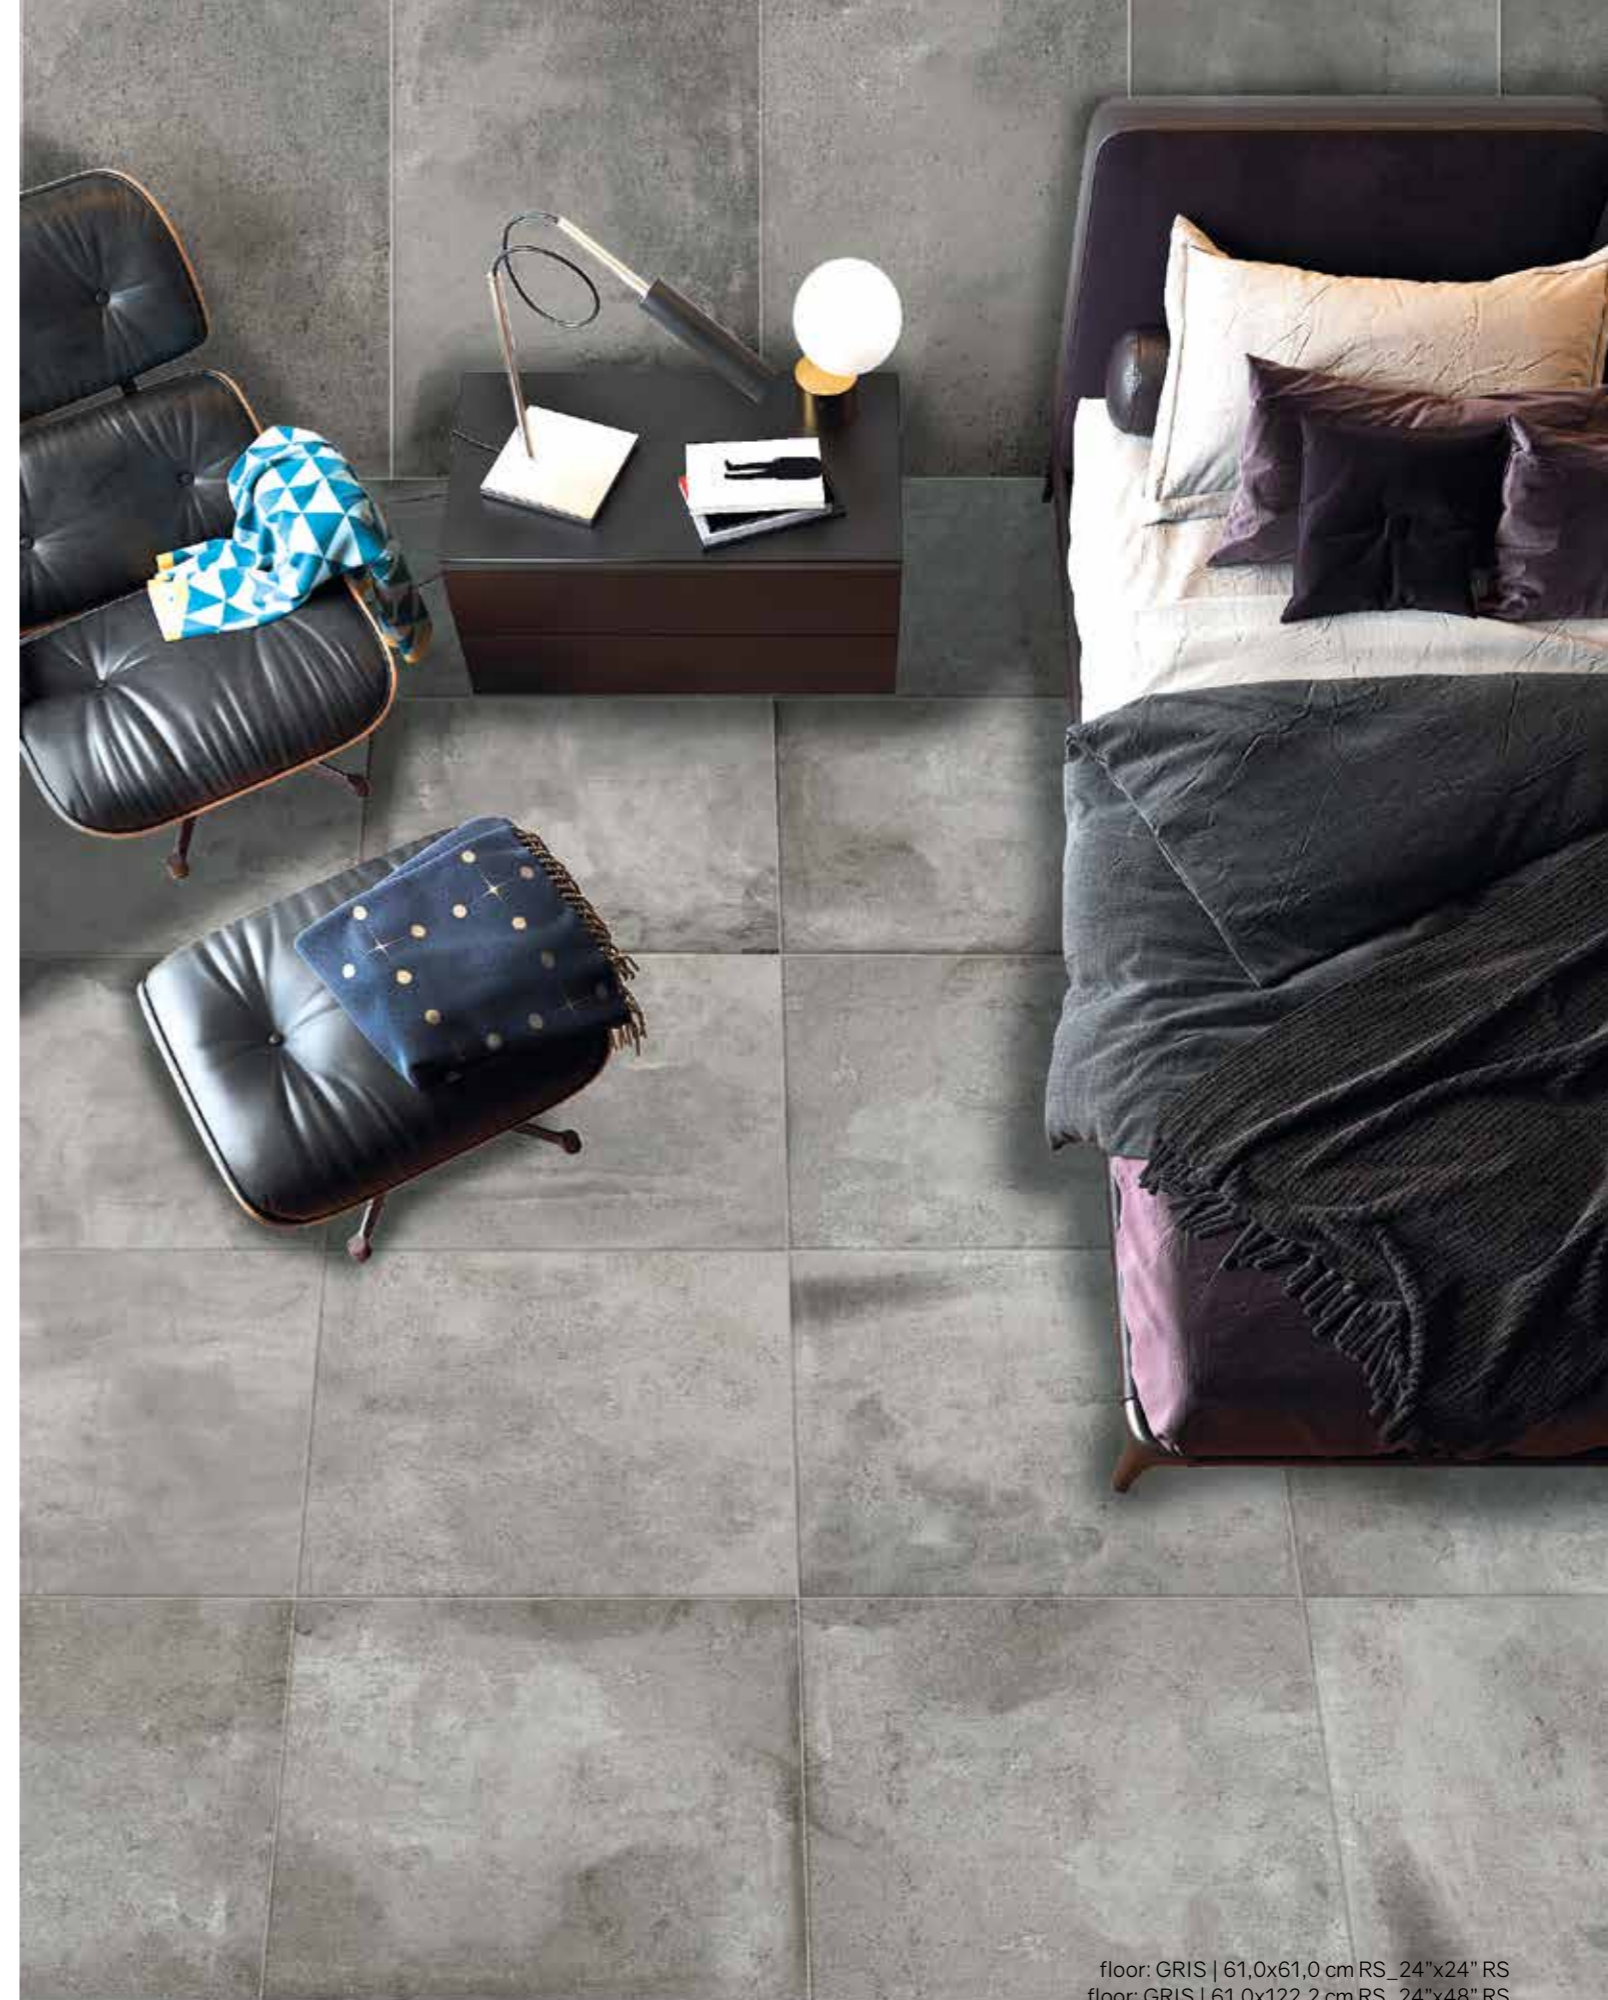

floor: NOIR | 61,0x61,0 cm RS_24"x24" RS
floor: BLANC | 61,0x122,2 cm RS_24"x48" RS
outdoor: NOIR FP2 | 90x90 cm RS_36"x36" RS

floor: GRIS | 61,0x61,0 cm RS_24"x24" RS
floor: GRIS | 61,0x122,2 cm RS_24"x48" RS