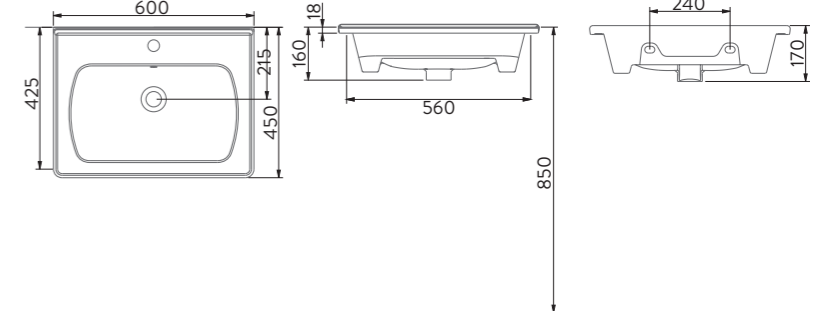

SATURN FLAT TEZGAH LAVABO | 60cm
SATURN WASHBASIN FLAT SHELF | 60cm

A143011H MAT BEYAZ | MATT WHITE

SATURN FLAT TEZGAH LAVABO | 60cm
SATURN WASHBASIN FLAT SHELF | 60cm