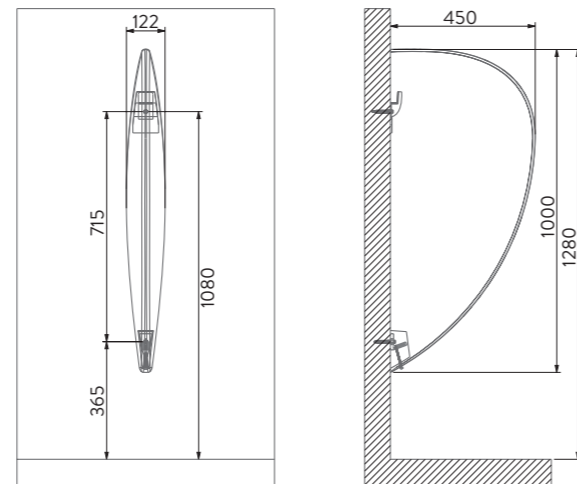

A139002H
HILL PİSUVAR ARA BÖLME
HILL SEPERATOR