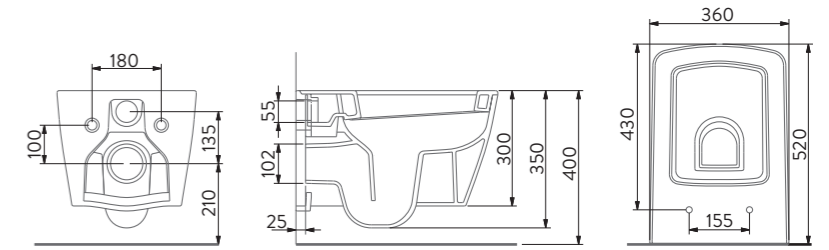

LUNA ASMA KLOZET
LUNA WALL-HUNG WC PAN

A061040H

KLOZET | WC PAN

A040001

YAVAŞ KAPANIR İNCE KAPAK | SLOW CLOSE SLIM SEAT & COVER

A061041H

WC PAN | WITHOUT BIDET FUNCTION