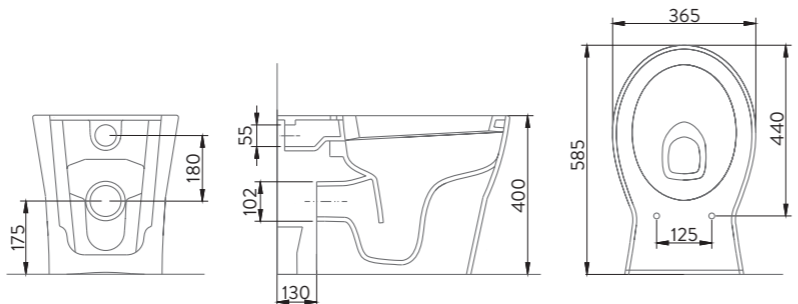

A021031H
WC PAN
WITHOUT BIDET FUNCTION

A025801H
VOLCANO REZERVUAR İÇ TAKIMSIZ
VOLCANO CISTERN WITHOUT FLUSHING MECHANISM

A074004H

AQUA TEZGAH ÜSTÜ OVAL DİKDÖRTGEN LAVABO | 56cm
AQUA COUNTERTOP OVAL RECTANGULAR WASHBASIN | 56cm