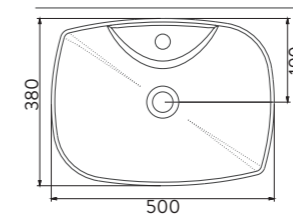

TEZGAH ÜSTÜ
KULLANIM
COUNTERTOP
USAGE

A002151H

BEYAZ | WHITE
DIES TEZGAH ÜSTÜ PARLAK LAVABO | 50cm
DIES COUNTERTOP OVAL WASHBASIN
GLOSSY | 50cm

A002171H

MAT BEYAZ | MATT WHITE
DIES TEZGAH ÜSTÜ PARLAK LAVABO | 50cm
DIES COUNTERTOP OVAL WASHBASIN
GLOSSY | 50cm