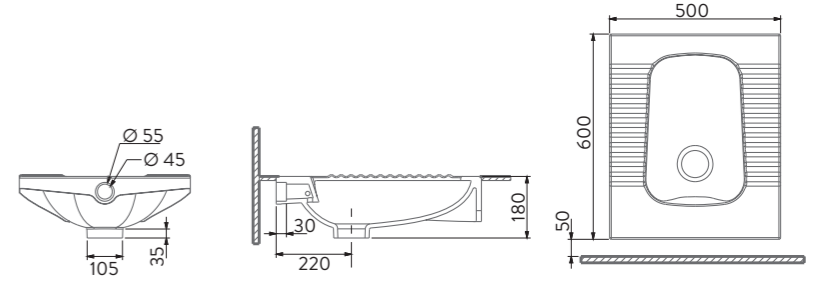

A006251H

DELTA RIM-OUT ARKADAN GİRİŞLİ HELA TAŞI
DELTA RIM-OUT REAR FLUSH INLET SQUATING PAN