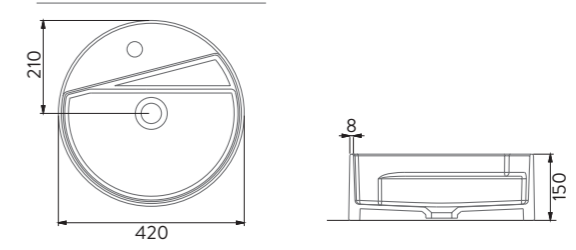

A114012H METALİK KAHVE | METALIC BROWN

LIVELLO TEZGAH ÜSTÜ YUVARLAK BATARYA DELİKLİ LAVABO | 42cm
LIVELLO ROUND WASHBASIN WITH TAP HOLE | 42cm