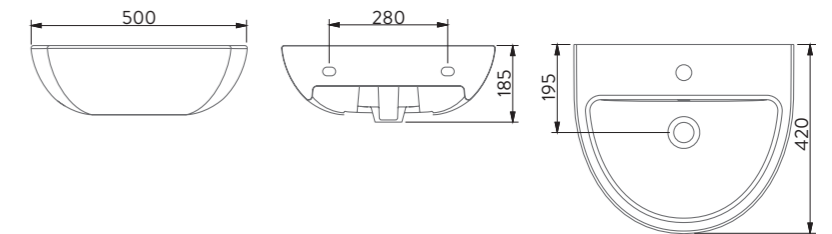

TEK PARA ÜRÜNLER STAND ALONE PRODUCTS

A002001H

TEZGAH ALTI OVAL LAVABO | 46cm
UNDER COUNTER OVAL WASHBASIN | 46cm

A053011H

TEZGAH ALTI OVAL LAVABO | 55cm
UNDER COUNTER OVAL WASHBASIN | 55cm

A053001H

LAVABO | 50cm
WASHBASIN | 50cm