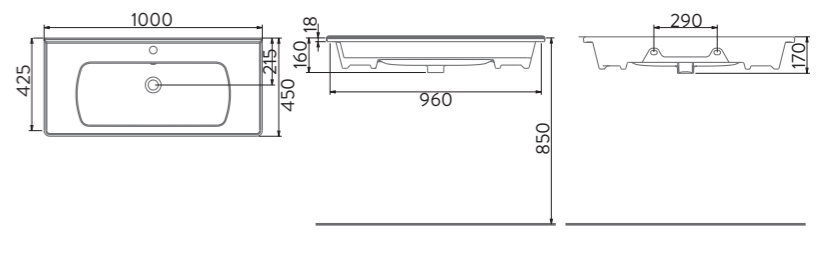

SATURN FLAT TEZGAH LAVABO | 100cm
SATURN WASHBASIN FLAT SHELF | 100cm

SATURN FLAT TEZGAH LAVABO | 100cm
SATURN WASHBASIN FLAT SHELF | 100cm