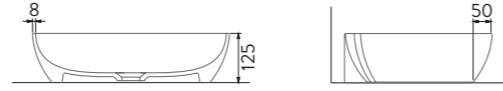

A002151H

BEYAZ | WHITE
DIES TEZGAH ÜSTÜ PARLAK LAVABO | 50cm
DIES COUNTERTOP OVAL WASHBASIN
GLOSSY | 50cm

A002171H

MAT BEYAZ | MATT WHITE
DIES TEZGAH ÜSTÜ PARLAK LAVABO | 50cm
DIES COUNTERTOP OVAL WASHBASIN
GLOSSY | 50cm