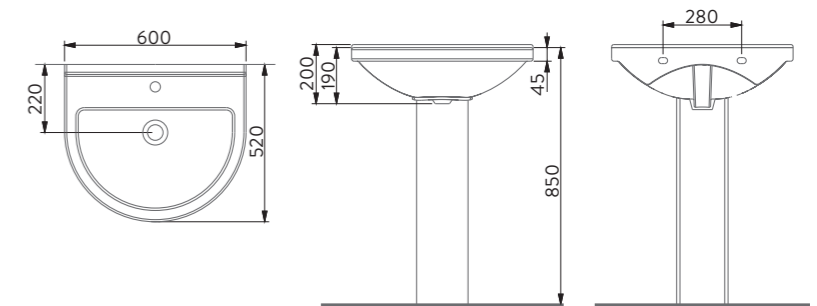

A012001H

TERRA LAVABO | 60cm
TERRA WASHBASIN | 60cm

A014001H

TERRA - VOLCANO ORTAK TAM AYAK
TERRA - VOLCANO FULL PEDESTAL