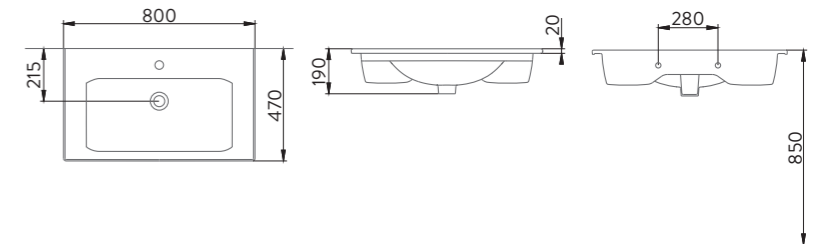

DUVARA
MONTAJA UYGUN
WALL MOUNTED

A063202H

LUNA FLAT LAVABO | 80cm
LUNA FLAT WASHBASIN | 80cm

MOBILYAYA
UYGUN
FURNITURE
COMPATIBLE

DUVARA
MONTAJA UYGUN
WALL MOUNTED

A063203H

LUNA FLAT LAVABO | 100cm
LUNA FLAT WASHBASIN | 100cm