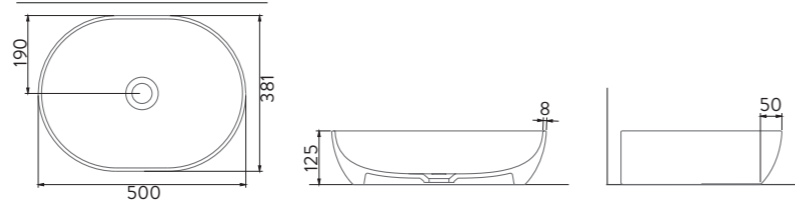

A002051H

BEYAZ | WHITE
ALTO TEZGAH ÜSTÜ PARLAK LAVABO | 50cm
ALTO COUNTERTOP OVAL WASHBASIN
GLOSSY | 50cm

A002071H

MAT BEYAZ | MATT WHITE
ALTO TEZGAH ÜSTÜ PARLAK LAVABO | 50cm
ALTO COUNTERTOP OVAL WASHBASIN
GLOSSY | 50cm