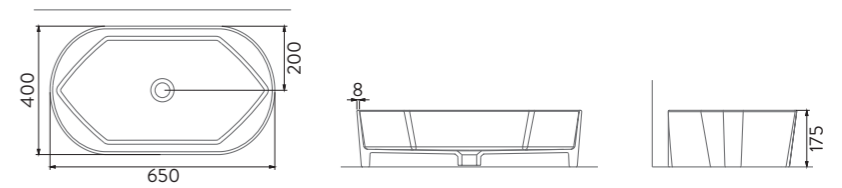

A124111H

STELLA TEZGAH ÜSTÜ LAVABO | 65cm
STELLA COUNTERTOP WASHBASIN | 65cm