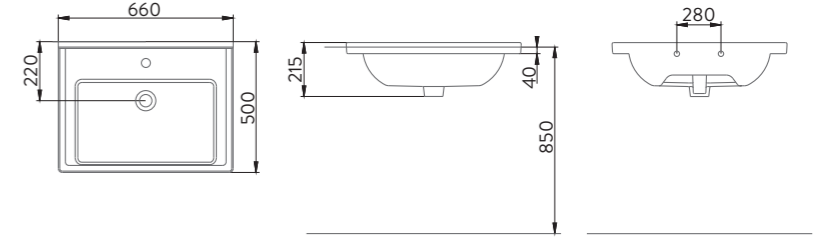

A043102H

SILVA KARE ETAJERLİ TEZGAH LAVABO | 80cm
SILVA WASHBASIN WITH EDGED SHELF | 80cm

MOBİLYAYA
GEÇMELİ
FURNITURE
MOUNTED

DUVARA
MONTAJA UYGUN
WALL MOUNTED