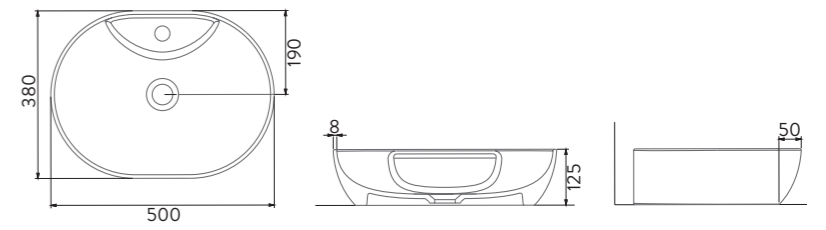

A002061H

BEYAZ | WHITE
ALTO BATARYA DELİKLİ TEZGAH ÜSTÜ
PARLAK LAVABO | 50cm
ALTO COUNTERTOP OVAL WASHBASIN
GLOSSY WITH
TAP HOLE | 50cm

A002081H

MAT BEYAZ | MATT WHITE
ALTO BATARYA DELİKLİ TEZGAH ÜSTÜ
PARLAK LAVABO | 50cm
ALTO COUNTERTOP OVAL WASHBASIN
GLOSSY WITH
TAP HOLE | 50cm