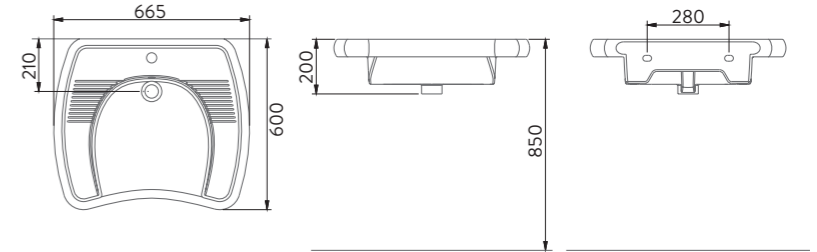

A056001
HELA TAŞI ARKADAN YIKAMA GİRİŞLİ
REAR FLUSH INLET SQUATTING PAN

A052067H
BEDENSEL ENGELLİ LAVABO
DISABLED WASHBASIN