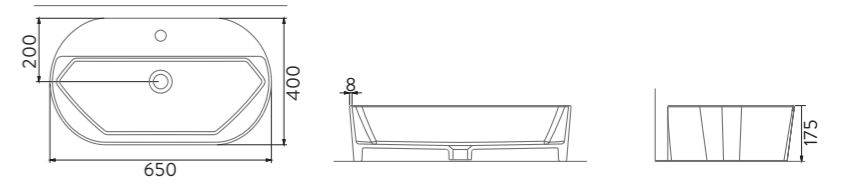

STELLA

A124001H

STELLA TEZGAH ÜSTÜ YUVARLAK BATARYA DELİKLİ LAVABO | 42cm
STELLA ROUND COUNTERTOP WASHBASIN WITH TAP HOLE | 42cm

A124101H

STELLA TEZGAH ÜSTÜ BATARYA DELİKLİ LAVABO | 65cm
STELLA COUNTERTOP WASHBASIN WITH TAP HOLE | 65cm