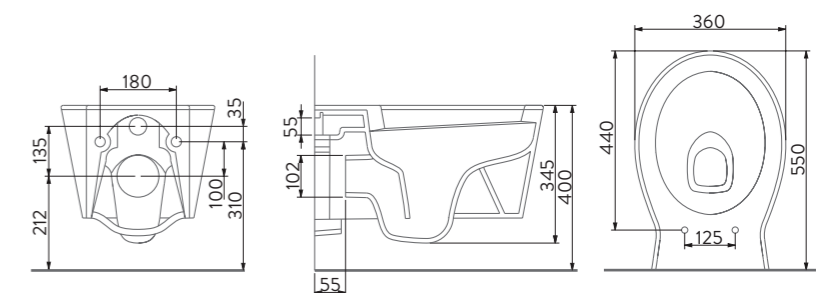

VOLCANO ASMA KLOZET VOLCANO WALL-HUNG WC PAN

A021101H

KLOZET | WC PAN

A020011

YAVAŞ KAPANIR İNCE KAPAK
SLOW CLOSE SLIM SEAT & COVER

A021102H

WC PAN
WITHOUT BIDET FUNCTION