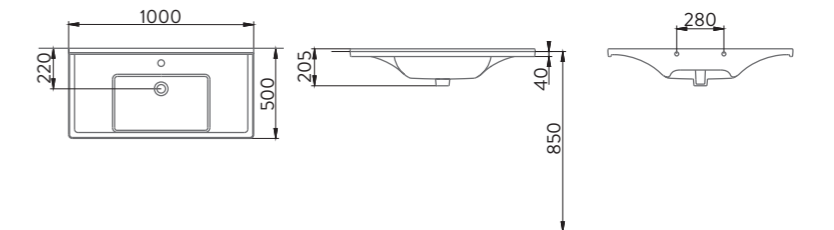

A043103H

SILVA KARE ETAJERLİ TEZGAH LAVABO | 100cm
SILVA WASHBASIN WITH EDGED SHELF | 100cm

MOBİLYAYA
GEÇMELİ
FURNITURE
MOUNTED

DUVARA
MONTAJA UYGUN
WALL MOUNTED

SILVA DUVARA TAM DAYALI KLOZET
SILVA BTW CLOSE-COUPLED WC