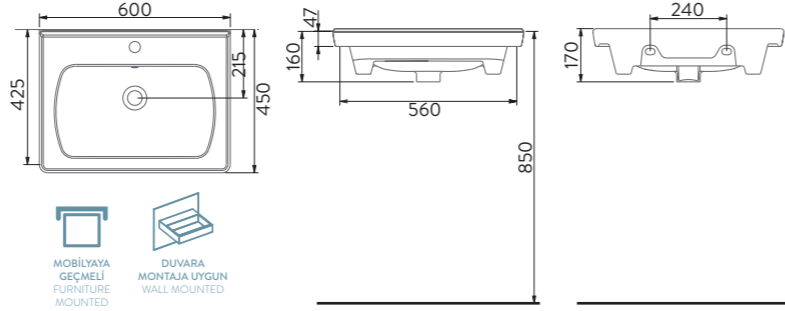

SATURN ETAJERLİ TEZGAH LAVABO | 60cm
SATURN WASHBASIN EDGED SHELF | 60cm

A142011H MAT ANTRASİT | MATT ANTHRACITE

SATURN ETAJERLİ TEZGAH LAVABO | 60cm
SATURN WASHBASIN EDGED SHELF | 60cm

A143010H BEYAZ | WHITE