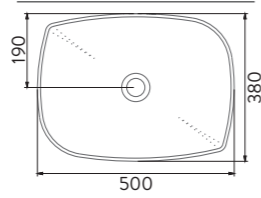

A002151H

BEYAZ | WHITE
DIES TEZGAH ÜSTÜ PARLAK LAVABO | 50cm
DIES COUNTERTOP OVAL WASHBASIN
GLOSSY | 50cm

A002171H

MAT BEYAZ | MATT WHITE
DIES TEZGAH ÜSTÜ PARLAK LAVABO | 50cm
DIES COUNTERTOP OVAL WASHBASIN
GLOSSY | 50cm