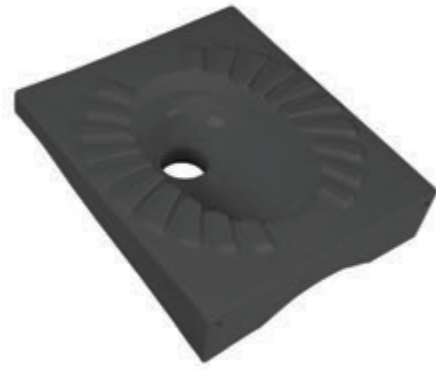

A006001H
GÜNEŞ TİPİ HELA TAŞI ARKADAN
YIKAMA GİRİŞLİ
REAR FLUSHINLET SUN
SQUATTING PAN

A006161H
GÜNEŞ TİPİ HELA TAŞI MAT ANTRASİT
ARKADAN YIKAMA GİRİŞLİ
REAR FLUSHINLET SUN SQUATTING
PAN MATT ANTHRACITE