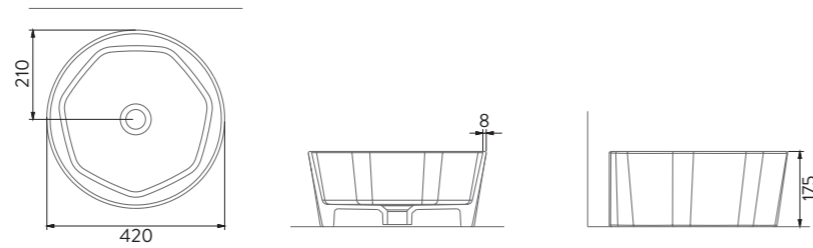

A124011H

STELLA TEZGAH ÜSTÜ YUVARLAK LAVABO | 42cm
STELLA COUNTERTOP ROUND WASHBASIN | 42cm