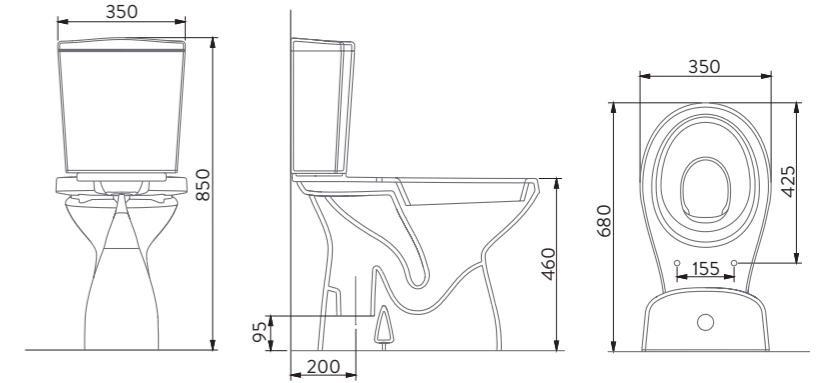

A056001
HELA TAŞI ARKADAN YIKAMA GİRİŞLİ
REAR FLUSH INLET SQUATTING PAN