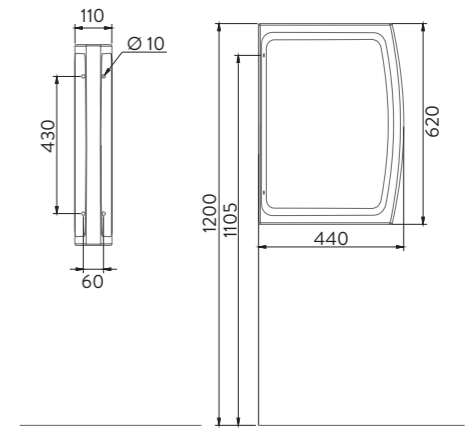

A051090H
BEDENSEL ENGELLİ KLOZET | DISABLED CLOSE COUPLET WC

A052001H
REZERVUAR | CISTERN

AG55501
İÇ TAKIM | FLUSHING MECHANISM

AG50004
YAVAŞ KAPANIR İNCE KAPAK
SLOW CLOSE SLIM SEAT & COVER

AG50002
KLOZET KAPAĞI | STANDART SEAT & COVER

A051091H
WC PAN | WITHOUT BIDET FUNCTION

A059021H
ARKADAN YIKAMA GİRİŞLİ
PİSUVAR SİYAH
TOP FLUSH INLET URINAL BLACK