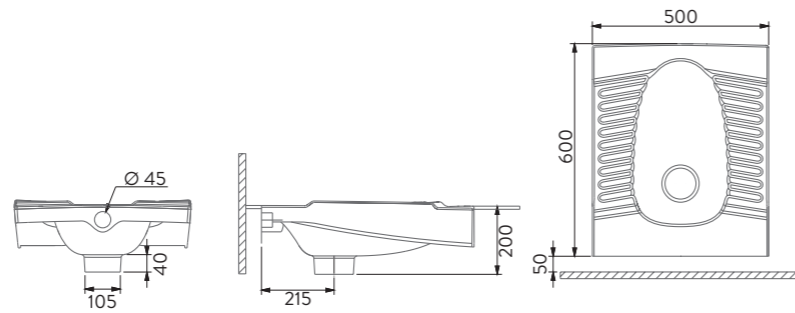

AG55501
İÇ TAKIM | FLUSHING MECHANISM

AG50004
YAVAŞ KAPANIR İNCE KAPAK
SLOW CLOSE SLIM SEAT & COVER

AG50002
KLOZET KAPAĞI | STANDART SEAT & COVER

A051091H
WC PAN | WITHOUT BIDET FUNCTION

A056001
HELA TAŞI ARKADAN YIKAMA GİRİŞLİ
REAR FLUSH INLET SQUATTING PAN