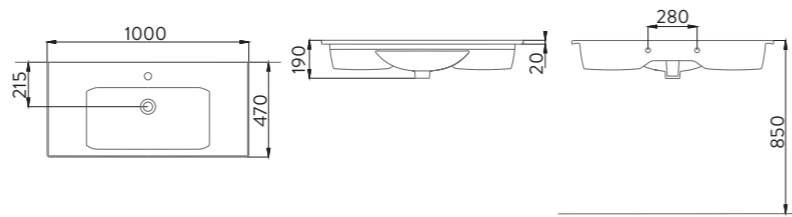

A063203H

LUNA FLAT LAVABO | 100cm
LUNA FLAT WASHBASIN | 100cm

MOBİLYAYA
UYGUN
FURNITURE
COMPATIBLE

DUVARA
MONTAJA UYGUN
WALL MOUNTED

LUNA ASMA KLOZET
LUNA WALL-HUNG WC PAN

A061040H

KLOZET | WC PAN

A040001

YAVAŞ KAPANIR İNCE KAPAK | SLOW CLOSE SLIM SEAT & COVER

A061041H

WC PAN | WITHOUT BIDET FUNCTION

LUNA DUVARA TAM DAYALI KLOZET
LUNA BTW CLOSE-COUPLED WC

A061001H

KLOZET | WC PAN

A035801H

REZERVUAR | CISTERN

AG35501

LUNA İÇ TAKIM | LUNA FLUSHING MECHANISM

A040001

YAVAŞ KAPANIR İNCE KAPAK | SLOW CLOSE SLIM SEAT & COVER

A061002H

WC PAN | WITHOUT BIDET FUNCTION

KOLAY - TAK ÇIKAR
EASY RELEASE

YAVAŞ KAPANIR KAPAK
SLOW CLOSE COVER

SU TÜKETİMİ
WATER CONSUMPTION

SU TASARRUFU
WATER SAVING

A067020

LUNA ASMA BİDE
LUNA WALL-HUNG BIDET

H95600319

ASMA BİDE MONTAJ SETİ
WALL-HUNG BIDET MOUNTING KIT

* Montaj seti ile birlikte kullanılmaktadır.
* Should be used with mounting kit.