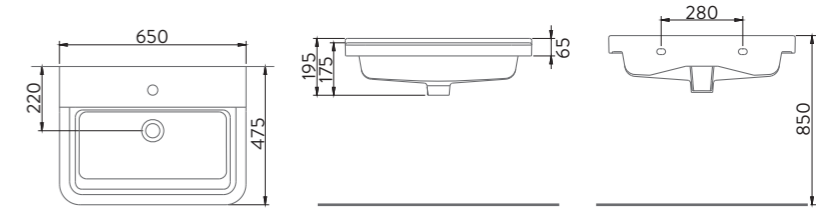

OCEAN PLUS

A033001H

OCEAN PLUS LAVABO | 65cm
OCEAN PLUS WASHBASIN | 65cm

MOBİLYAYA
UYGUN
FURNITURE
COMPATIBLE

DUVARA
MONTAJA UYGUN
WALL MOUNTED

A031001H

KLOZET | WC PAN

A035801H