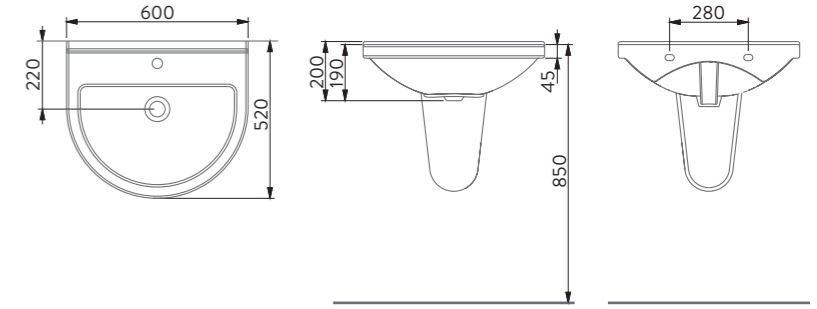

A012001H

TERRA LAVABO | 60cm
TERRA WASHBASIN | 60cm

A014101H

TERRA - VOLCANO ORTAK YARIM AYAK
TERRA - VOLCANO SEMI PEDESTAL

DUVARA
MONTAJA UYGUN
WALL MOUNTED

AYAKLA
KULLANILABİLİR
PEDESTAL AVAILBLE

A012001H