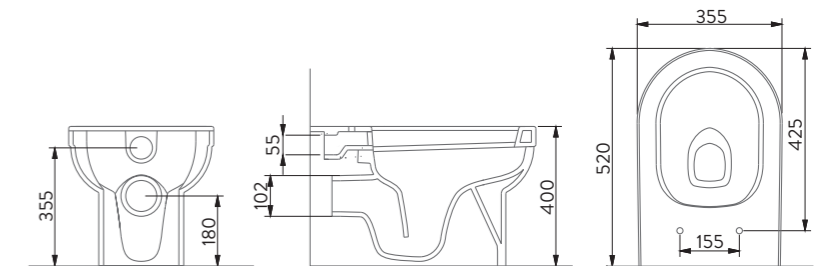

TERRA SINGLE BTW WC PAN

A011031H

KLOZET | WC PAN

A030011

YAVAŞ KAPANIR İNCE KAPAK
SLOW CLOSE SLIM SEAT & COVER

A011032H

WC PAN
WITHOUT BIDET FUNCTION

TERRA ASMA KLOZET