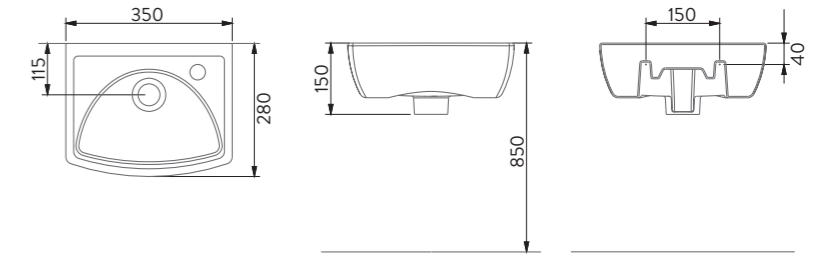

A056
LAVABO | 50cm | TERRA - VOLCANO ORTAK YARIM AYAK
WASHBASIN | 50cm | TERRA - VOLCANO SEMI PEDESTAL