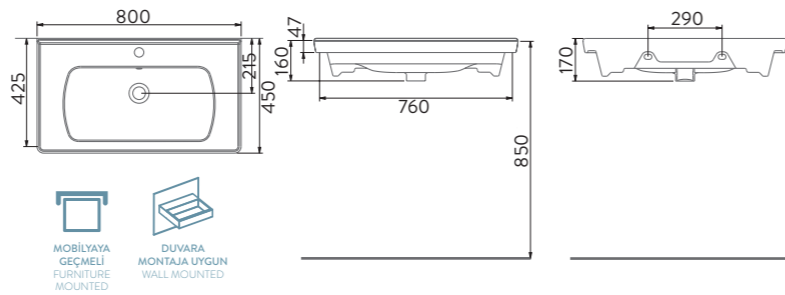

SATURN ETAJERLİ TEZGAH LAVABO | 80cm
SATURN WASHBASIN EDGED SHELF | 80cm

SATURN ETAJERLİ TEZGAH LAVABO | 80cm
SATURN WASHBASIN EDGED SHELF | 80cm

A143020H BEYAZ | WHITE