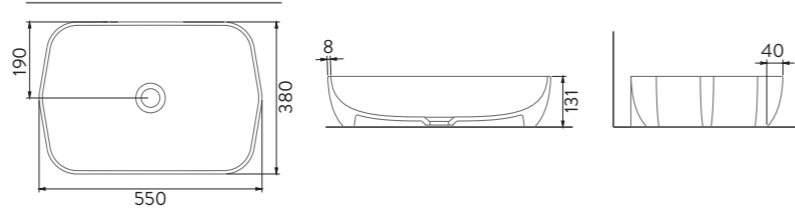

A002551H

BEYAZ | WHITE
LUCIDA TEZGAH ÜSTÜ PARLAK LAVABO | 55cm
LUCIDA COUNTERTOP OVAL WASHBASIN
GLOSSY | 55cm

A002571H

MAT BEYAZ | MATT WHITE
LUCIDA TEZGAH ÜSTÜ PARLAK LAVABO | 55cm
LUCIDA COUNTERTOP OVAL WASHBASIN
GLOSSY | 55cm