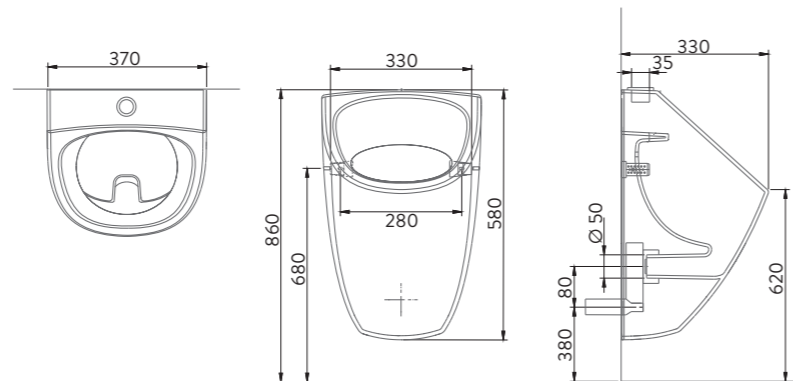

A059021H
ARKADAN YIKAMA GİRİŞLİ
PİSUVAR SİYAH
TOP FLUSH INLET URINAL BLACK