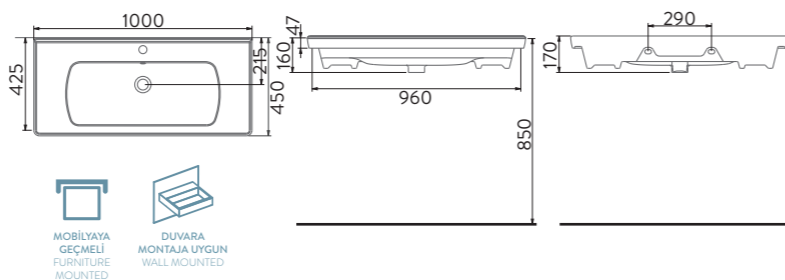

SATURN ETAJERLİ TEZGAH LAVABO | 100cm
SATURN WASHBASIN EDGED SHELF | 100cm

SATURN ETAJERLİ TEZGAH LAVABO | 100cm
SATURN WASHBASIN EDGED SHELF | 100cm

A143030H BEYAZ | WHITE