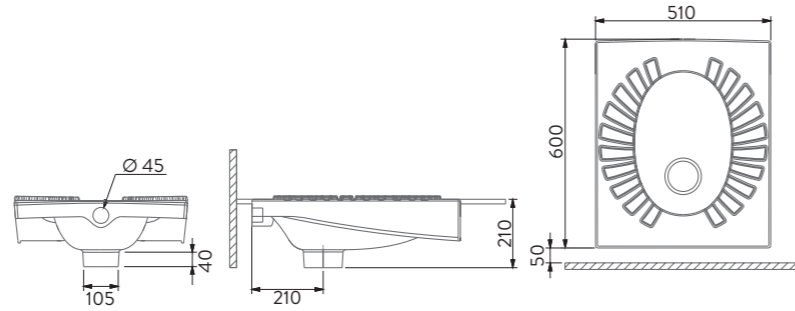

A056001
HELA TAŞI ARKADAN YIKAMA GİRİŞLİ
REAR FLUSH INLET SQUATTING PAN

A052067H
BEDENSEL ENGELLİ LAVABO
DISABLED WASHBASIN