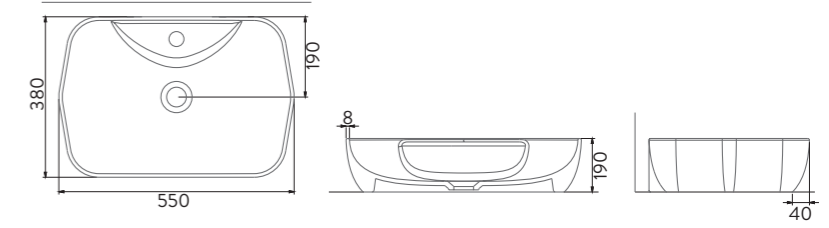

A002551H

BEYAZ | WHITE
LUCIDA TEZGAH ÜSTÜ PARLAK LAVABO | 55cm
LUCIDA COUNTERTOP OVAL WASHBASIN
GLOSSY | 55cm

A002571H

MAT BEYAZ | MATT WHITE
LUCIDA TEZGAH ÜSTÜ PARLAK LAVABO | 55cm
LUCIDA COUNTERTOP OVAL WASHBASIN
GLOSSY | 55cm