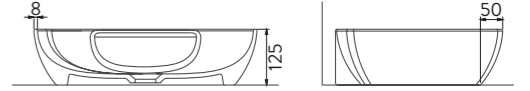

TEZGAH ÜSTÜ
KULLANIM
COUNTERTOP
USAGE

A002151H

BEYAZ | WHITE
DIES TEZGAH ÜSTÜ PARLAK LAVABO | 50cm
DIES COUNTERTOP OVAL WASHBASIN
GLOSSY | 50cm

A002171H

MAT BEYAZ | MATT WHITE
DIES TEZGAH ÜSTÜ PARLAK LAVABO | 50cm
DIES COUNTERTOP OVAL WASHBASIN
GLOSSY | 50cm