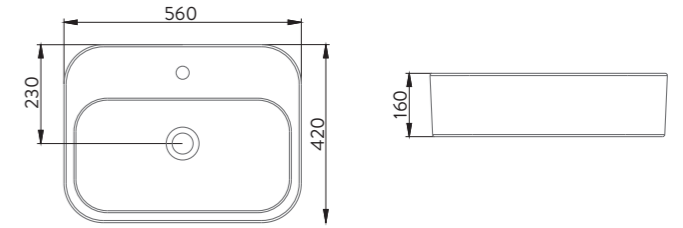

A074003H

AQUA TEZGAH ÜSTÜ DİKDÖRTGEN LAVABO | 56cm
AQUA COUNTERTOP RECTANGULAR WASHBASIN | 56cm

A074023H

AQUA TEZGAH ÜSTÜ DİKDÖRTGEN LAVABO TURUNCU | 56cm
AQUA COUNTERTOP RECTANGULAR WASHBASIN ORANGE | 56cm