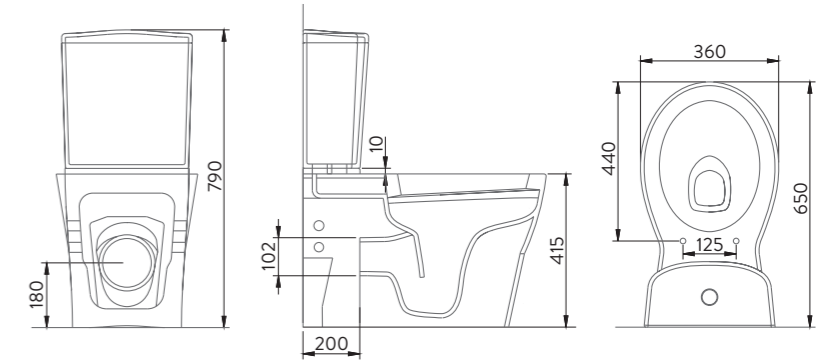

AG25501

VOLCANO İÇ TAKIM | VOLCANO FLUSHING MECHANISM

A020011

YAVAŞ KAPANIR İNCE KAPAK
SLOW CLOSE SLIM SEAT & COVER

A021002H

WC PAN | WITHOUT BIDET FUNCTION

VOLCANO ASMA KLOZET VOLCANO WALL-HUNG WC PAN

A021101H