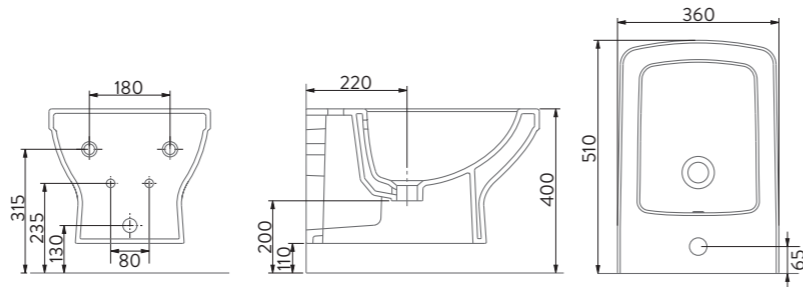

A047020H

SILVA ASMA BİDE
SILVA WALL-HUNG BIDET

H95600319

ASMA BİDE MONTAJ SETİ
WALL-HUNG BIDET MOUNTING KIT

- Asma bide montaj seti ile birlikte kullanılmalıdır.
- Should be used with mounting kit.