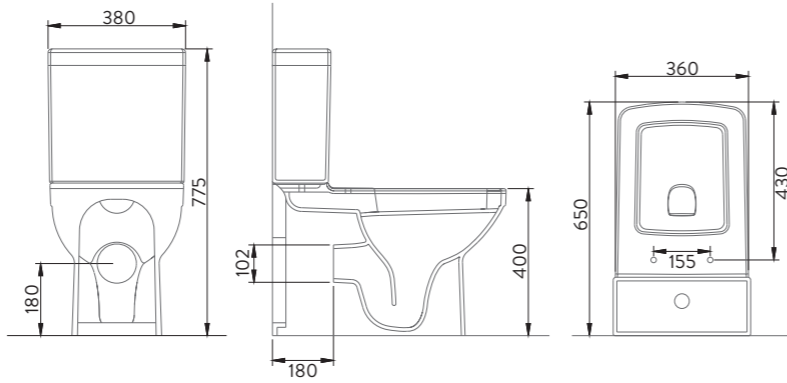

SILVA DUVARA TAM DAYALI KLOZET
SILVA BTW CLOSE-COUPLED WC

A041001H

KLOZET | WC PAN

A015801H

REZERVUAR | CISTERN

A040001

YAVAŞ KAPANIR İNCE KAPAK
SLOW CLOSE SLIM SEAT & COVER

AG15501

SILVA İÇ TAKIM
SILVA FLUSHING MECHANISM

A041002H

WC PAN
WITHOUT BIDET FUNCTION

KOLAY - TAK ÇIKAR
EASY RELEASE

YAVAŞ KAPANIR KAPAK
SLOW CLOSE COVER

SU TÜKETİMİ
WATER CONSUMPTION

SU TASARRUFU
WATER SAVING