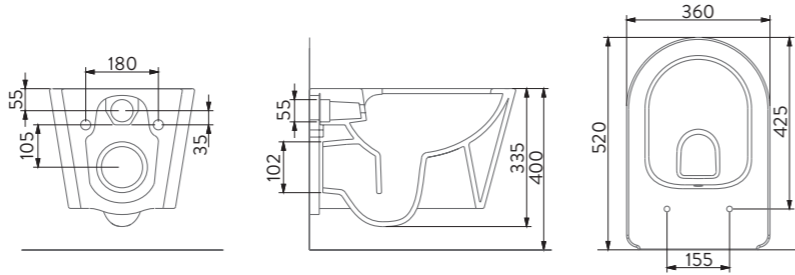

A121111H

STELLA RIM-OUT ASMA KLOZET / STELLA RIM OUT WALL-HUNG WC PAN

A030011H

STELLA - OCEAN PLUS YAVAŞ KAPANIR İNCE KAPAK
STELLA - OCEAN PLUS SLOW CLOSE SLIM SEAT COVER

A121112H

WC PAN / WITHOUT BIDET FUNCTION