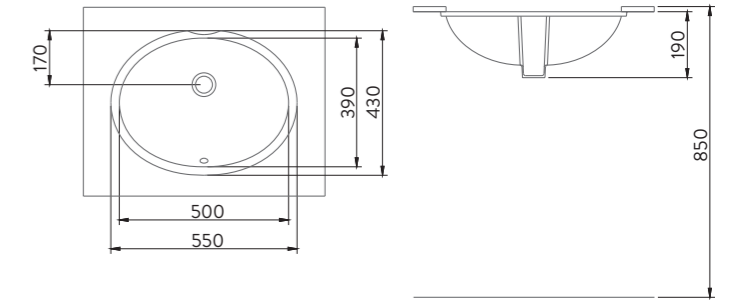

TEK PARA ÜRÜNLER STAND ALONE PRODUCTS

A002001H

TEZGAH ALTI OVAL LAVABO | 46cm
UNDER COUNTER OVAL WASHBASIN | 46cm

A053011H

TEZGAH ALTI OVAL LAVABO | 55cm
UNDER COUNTER OVAL WASHBASIN | 55cm

A053001H

LAVABO | 50cm
WASHBASIN | 50cm