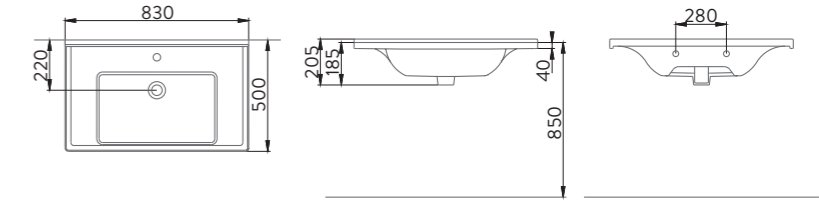

MOBİLYAYA
GEÇMELİ
FURNITURE
MOUNTED

DUVARA
MONTAJA UYGUN
WALL MOUNTED

A043102H

SILVA KARE ETAJERLİ TEZGAH LAVABO | 80cm
SILVA WASHBASIN WITH EDGED SHELF | 80cm

MOBİLYAYA
GEÇMELİ
FURNITURE
MOUNTED

DUVARA
MONTAJA UYGUN
WALL MOUNTED