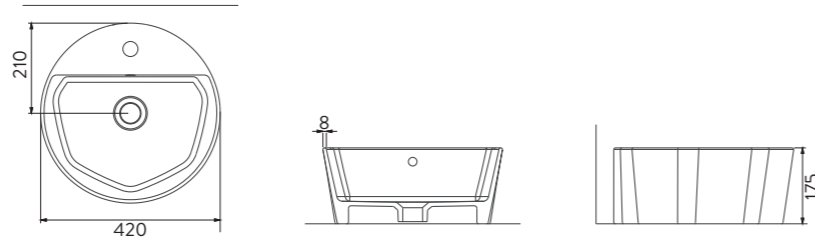

STELLA

A124001H

STELLA TEZGAH ÜSTÜ YUVARLAK BATARYA DELİKLİ LAVABO | 42cm
STELLA ROUND COUNTERTOP WASHBASIN WITH TAP HOLE | 42cm

A124101H

STELLA TEZGAH ÜSTÜ BATARYA DELİKLİ LAVABO | 65cm
STELLA COUNTERTOP WASHBASIN WITH TAP HOLE | 65cm