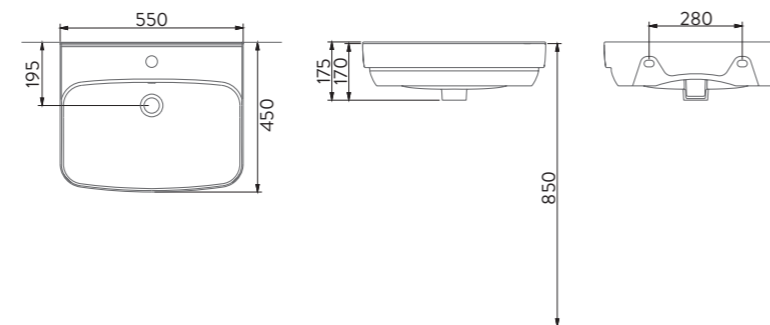

TEZGAH ÜSTÜ
KULLANIM
COUNTERTOP
USAGE

AYAKLA
KULLANILABİLİR
PEDESTAL AVAILABLE

DUVARA
MONTAJA UYGUN
WALL MOUNTED

YARI GÖMME
LAVABOLU
SEMI-RECESSED
BASIN