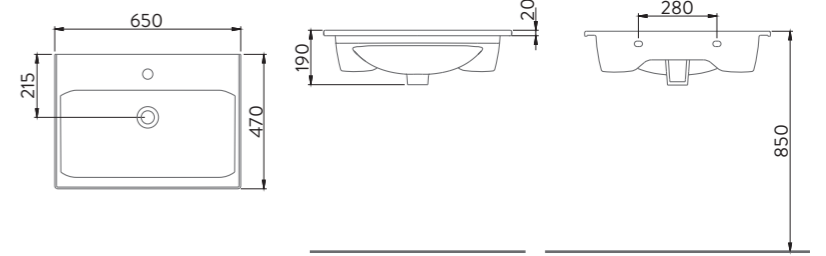

A063202H

LUNA FLAT LAVABO | 80cm
LUNA FLAT WASHBASIN | 80cm

MOBILYAYA
UYGUN
FURNITURE
COMPATIBLE

DUVARA
MONTAJA UYGUN
WALL MOUNTED