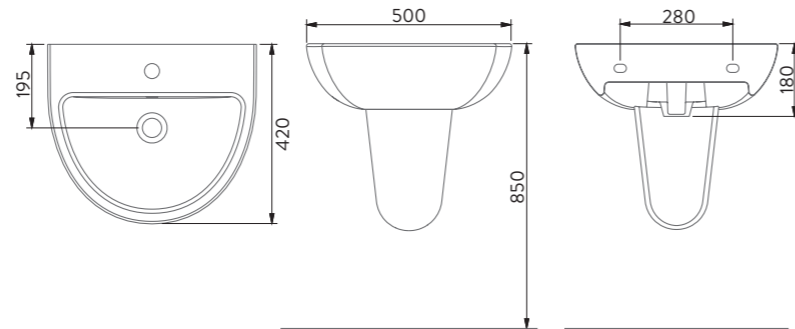

A059001H
ARKADAN YIKAMA GİRİŞLİ
PİSUVAR
REAR FLUSH INLET URINAL

A059011H
ARKADAN YIKAMA GİRİŞLİ PİSUVAR
TURUNCU
REAR FLUSH INLET URINAL ORANGE