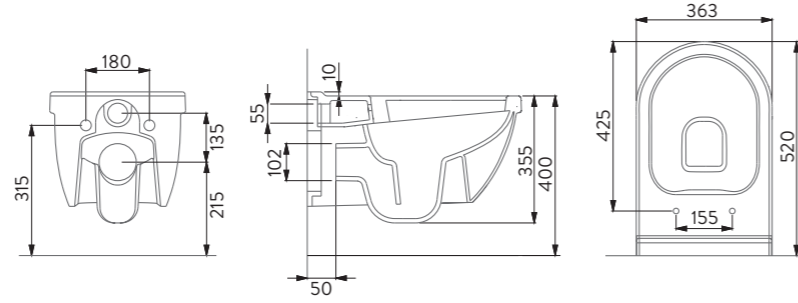

NEON

NEON ASMA KLOZET
NEON WALL-HUNG WC PAN

A151001H

KLOZET | WC PAN

A030011

YAVAŞ KAPANIR İNCE KAPAK | SLOW CLOSE SLIM SEAT & COVER

A151002H

WC PAN | WITHOUT BIDET FUNCTION