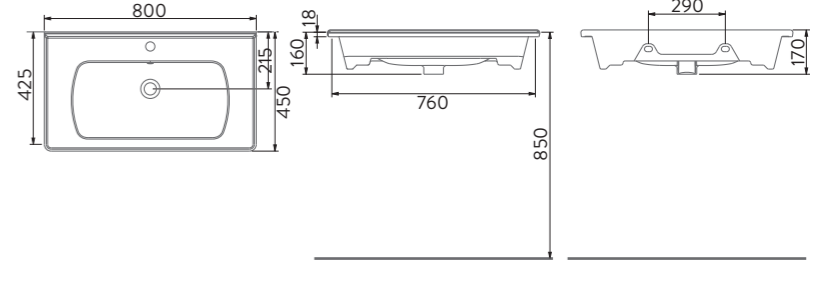

SATURN FLAT TEZGAH LAVABO | 80cm
SATURN WASHBASIN FLAT SHELF | 80cm

SATURN FLAT TEZGAH LAVABO | 80cm
SATURN WASHBASIN FLAT SHELF | 80cm