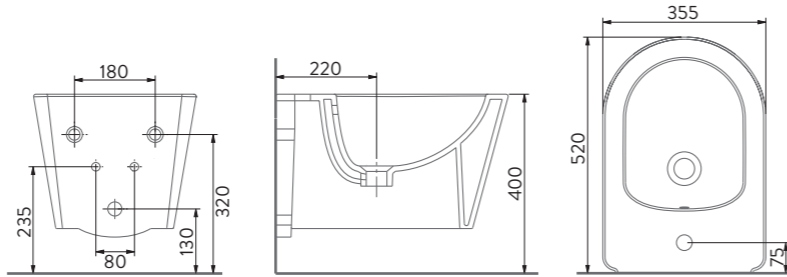

A127020H

STELLA ASMA BİDE / STELLA WALL-HUNG BIDET

H95600319

ASMA BİDE MONTAJ SETİ / WALL-HUNG BIDET MOUNTING KIT

*MONTAJ SETİ İLE KULLANILMALIDIR. / SHOULD BE USED WITH MOUNTING KIT

A030911

STELLA - OCEAN - NEON YAVAŞ KAPANIR
İNCE KLOZET KAPAĞI - (BAĞIMSIZ)
STELLA - OCEAN - NEON SLOW CLOSE
SLIM SEAT&COVER (SPARE PART)