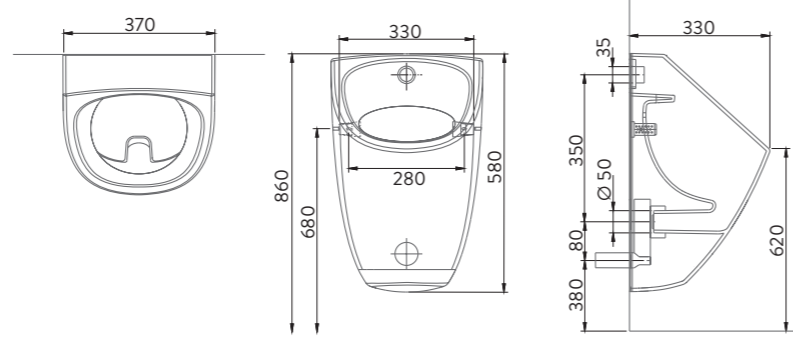

A059002H
ÜSTTEN YIKAMA GİRİŞLİ
PİSUVAR
TOP FLUSH INLET URINAL

A059021H
ARKADAN YIKAMA GİRİŞLİ
PİSUVAR SİYAH
TOP FLUSH INLET URINAL BLACK