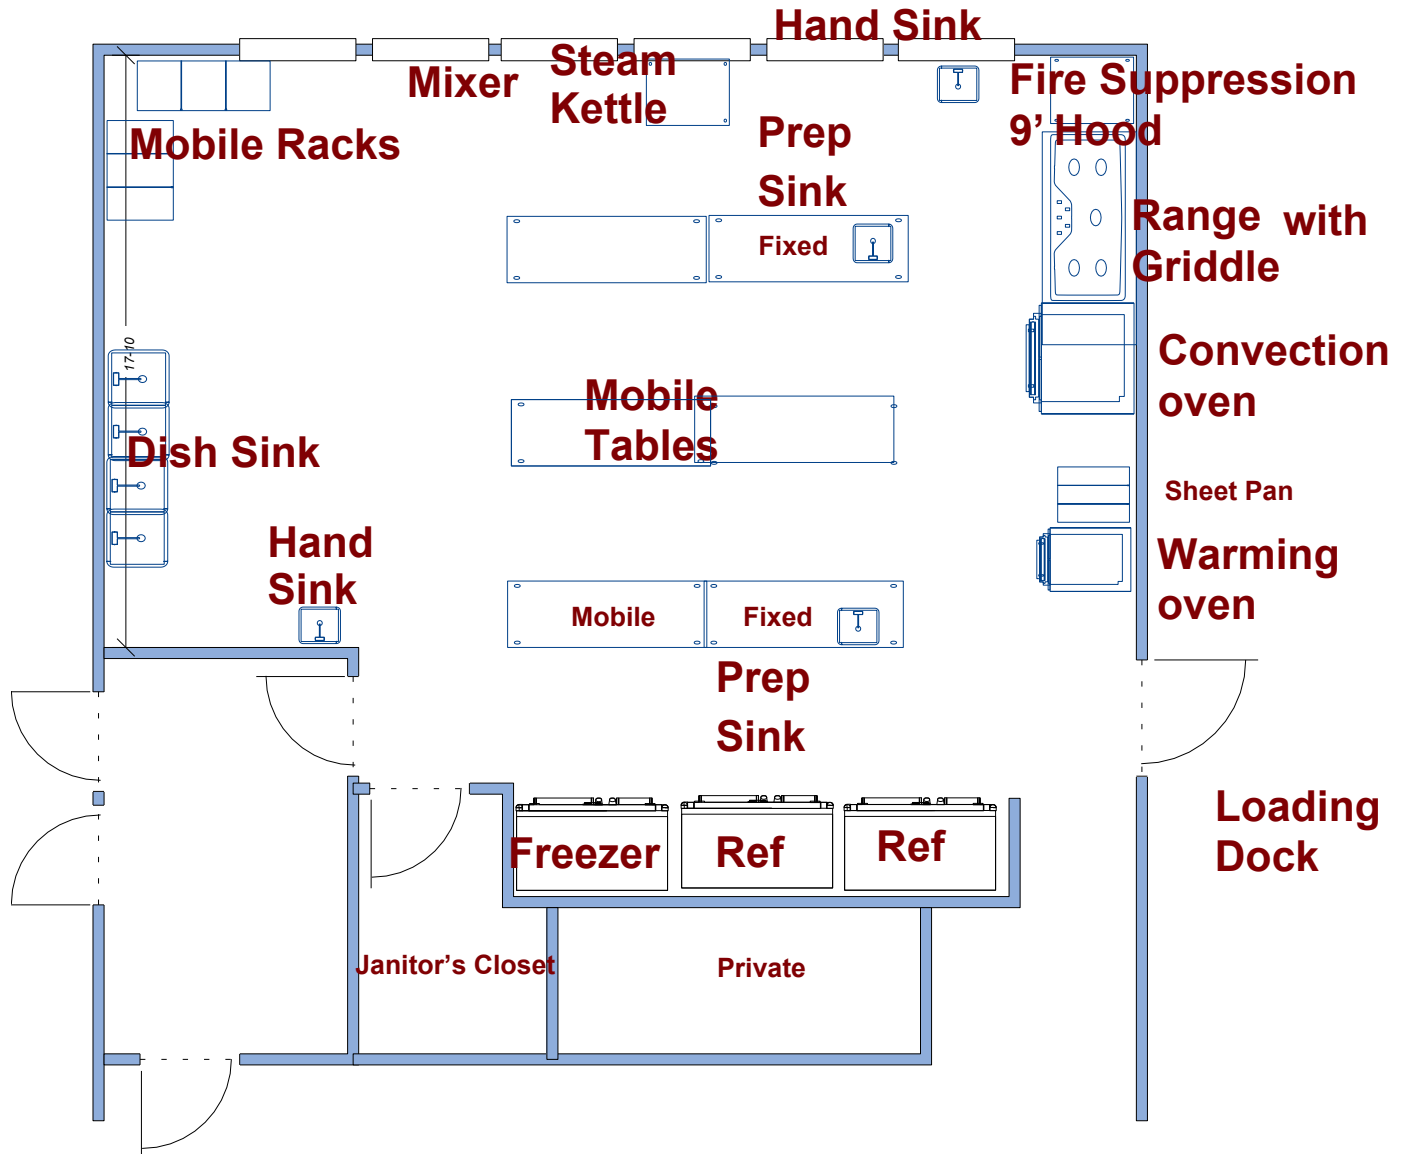

The IMPACT CENTER

The Historic Cape Charles Elementary
A Washington-Rosenwald School

Commissary Kitchen

Approximately 31' Wide x 23' Deep

1500 Old Cape Charles Road Cape Charles, VA 23310

Contact: William Weeks, Executive Director