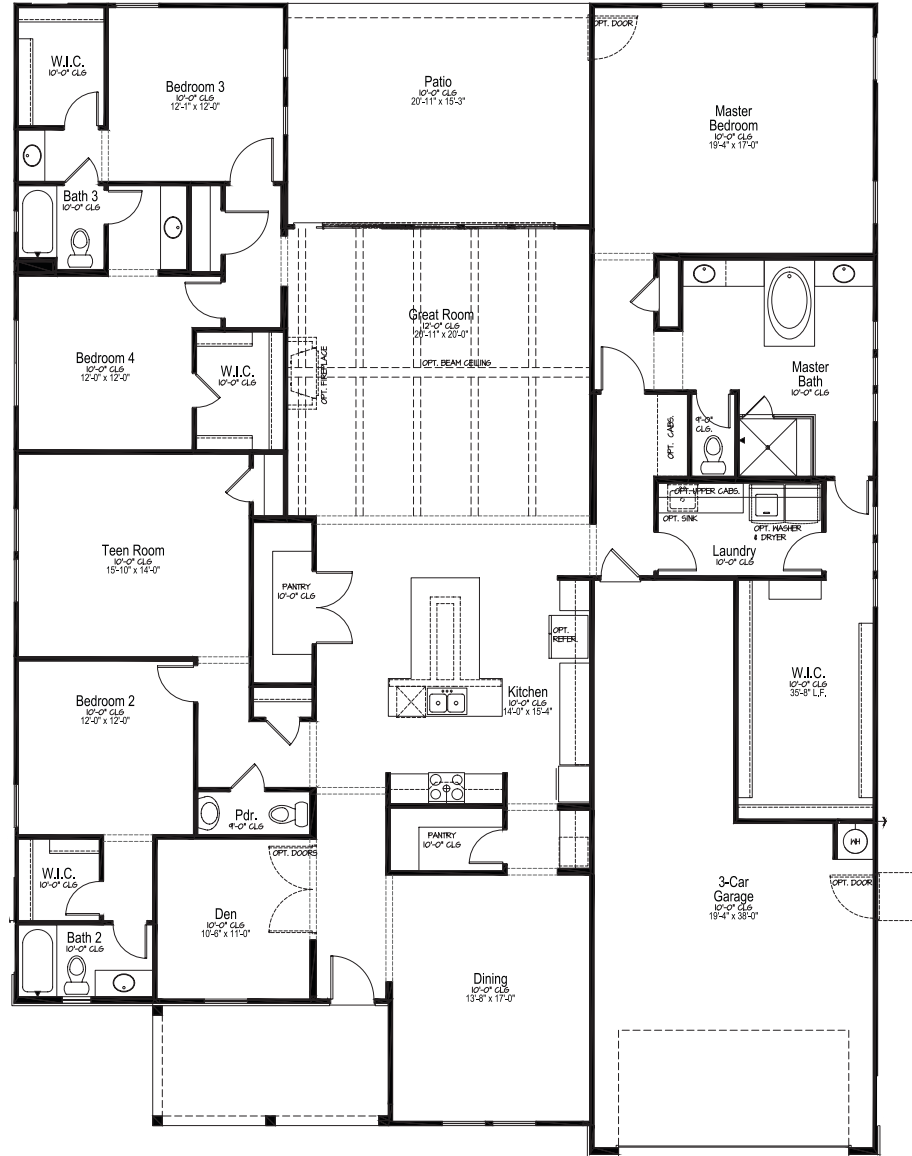

# Spur Cross

PRELIMINARY

3558  
SQ.FT.

4  
BEDROOMS

3.5  
BATHROOMS

1  
STORIES

3  
GARAGE

## KLMR HOMES

In continuous effort to improve the quality of your home, we reserve the right to change features, plans, square footage, and specifications without notice. Floorplans and elevation renderings are conceptual only. Significant changes may be made during or after the construction of the model home.

Elevation A (shown w/Optional Stone)

Elevation B (shown w/Optional Stone)

Elevation C (shown w/Optional Stone)

# Spur Cross

PRELIMINARY

3558  
SQ.FT.

4  
BEDROOMS

3.5  
BATHROOMS

1  
STORIES

3  
GARAGE

**KLMR**  
HOMES