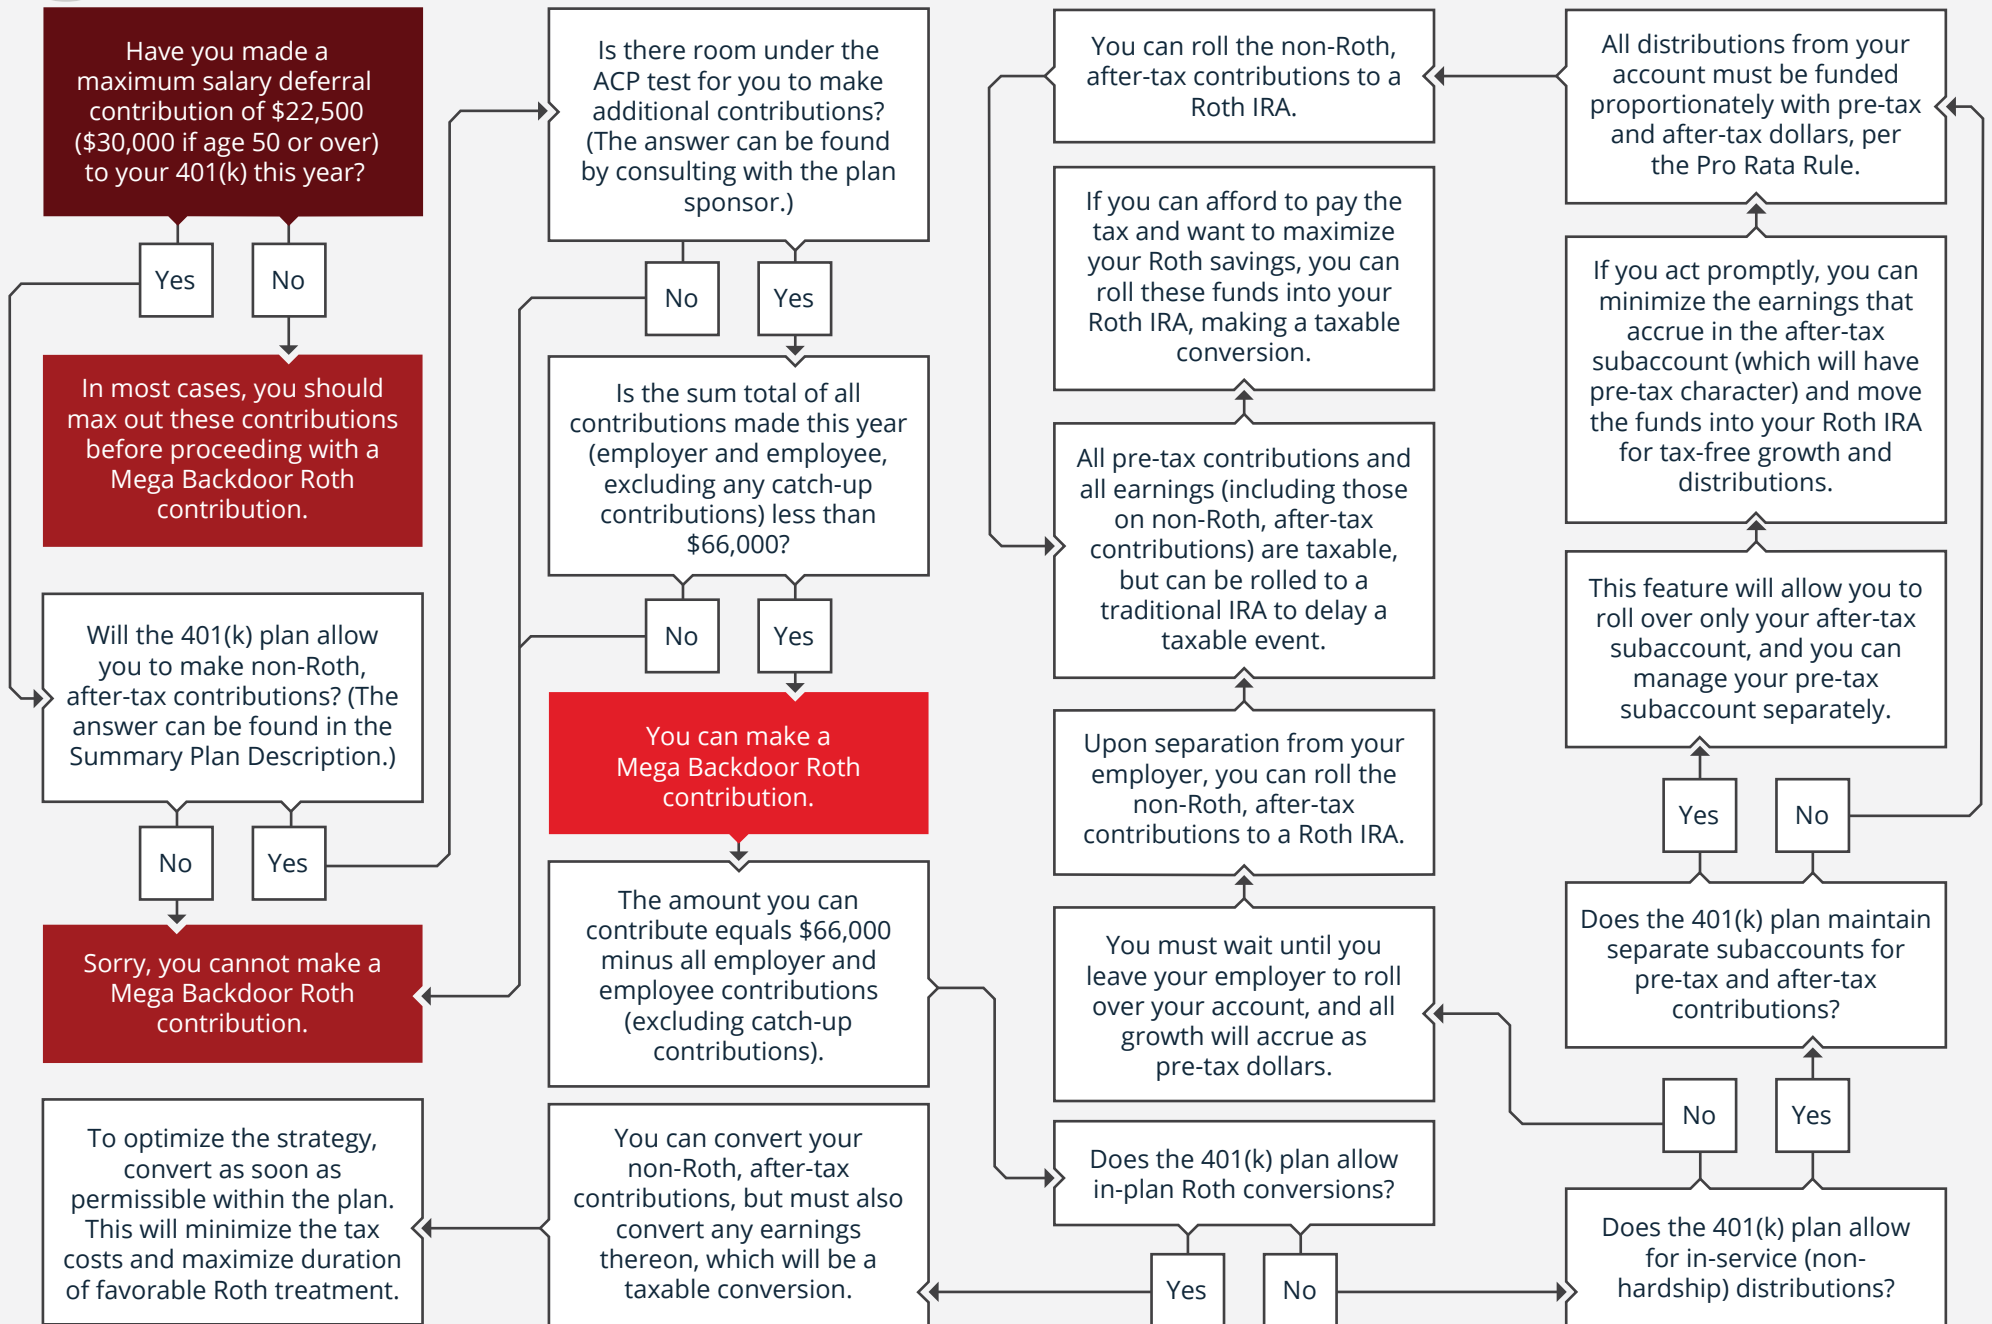

2023 · CAN I MAKE A MEGA BACKDOOR ROTH CONTRIBUTION?

Start Here

Jose V Sanchez, Jose Sanchez, CFP®

info@josevsanchez.com | 505-500-4032 | JoseVSanchez.com