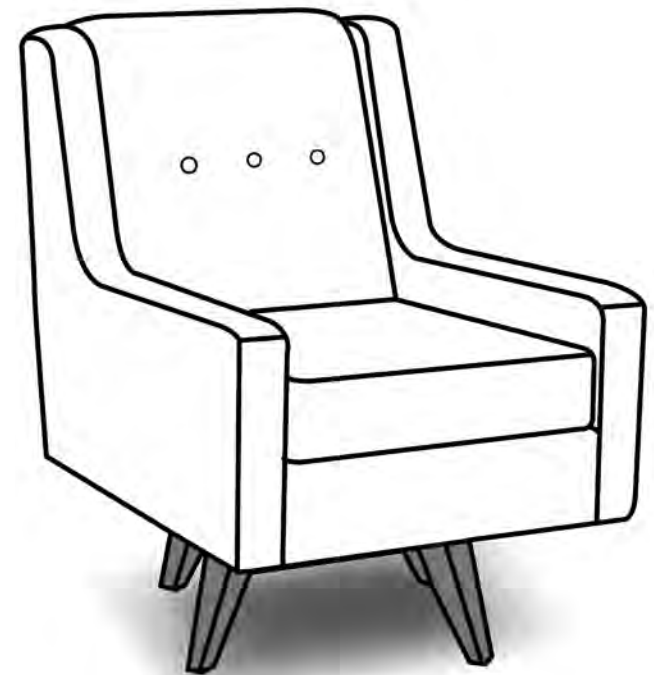

Ezra

4610 SERIES

© 2021 England, Inc.

Dimensions

	<i>O.A</i> <i>LENGTH</i>	<i>O.A</i> <i>DEPTH</i>	<i>O.A</i> <i>HEIGHT</i>	<i>SEAT</i> <i>LENGTH</i>	<i>SEAT</i> <i>DEPTH</i>	<i>SEAT</i> <i>HEIGHT</i>
4610-69 Swivel Chair	29"	35"	39"	21"	22"	22"
<i>Fabric in Photo:</i> Casual Fog						June 21

Features

Cushions/Back	Sinuous Wire
Cushions/Back/Attached	Black foam with Polyester fiber cap
Cushions/Seat	Block foam with polyester fiber wrap
Cushions/Ventilated	Standard
Fabric Types Available	1, 6, 11, 12, 14, 22
Legs/Wood	Swivel Base with finished wood legs
Seat Construction	Sinuous Wire
Seating/Reversible	Standard
Wood Trim	Dark brown finish on legs