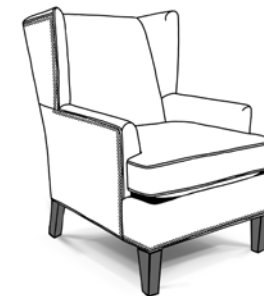

Reynolds/Shipley

470/470N

490/490N SERIES

England

FURNITURE CO.

© 2020 England, Inc.

Dimensions

		<i>O.A</i> <i>LENGTH</i>	<i>O.A</i> <i>DEPTH</i>	<i>O.A</i> <i>HEIGHT</i>	<i>SEAT</i> <i>LENGTH</i>	<i>SEAT</i> <i>DEPTH</i>	<i>SEAT</i> <i>HEIGHT</i>
474/474N/470-69/470-69N	Chair/Swivel Chair	30"	39"	41"	21"	23"	21"
494/494N/490-69/490-69N	Chair/Swivel Chair	30"	39"	41"	21"	23"	21"

Fabric in Photo: 474: Wolcott Portobello
490-69: Downton Milk
494N: Madrid Fog

July 20

Features

Cushions/Back	Sinuous Wire
Cushions/Back/Attached	Block foam with polyester fiber wrap
Cushions/Seat	Block foam with polyester fiber wrap
Cushions/Ventilated	Standard
Fabric Types Available	470/470N: 1, 6, 11, 14, 22 490/490N: 3, 4, 15, 16
Legs/Wood	3" x 6" H. (Screw-In) -69: Swivel Base
Options/Available <i>(Additional Charge)</i>	● CK - Coil Cushion ● FK - Frame Coil (Coil Core) except -69
Seat Construction	Sinuous Wire
Seating/Loose/Reversible	Standard
Trim - Pewter Nails	Standard on the 470N/490N
Welt/Matching	Standard
Wood Trim	Dark Brown finish on legs

470N