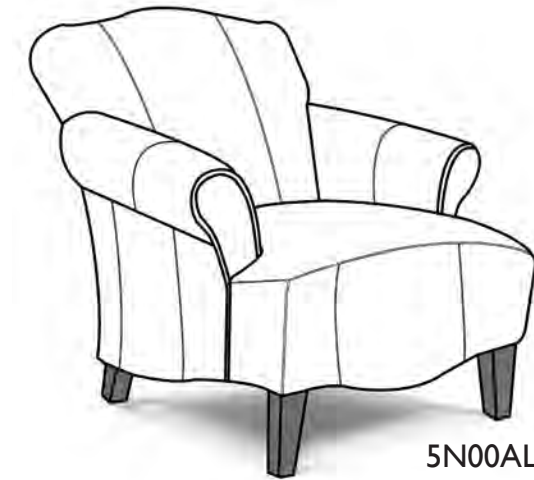

Delaney

5N00/5N00AL SERIES

© 2021 England, Inc.

Dimensions

		<i>O.A</i>	<i>O.A</i>	<i>O.A</i>	<i>SEAT</i>	<i>SEAT</i>	<i>SEAT</i>
		<i>LENGTH</i>	<i>DEPTH</i>	<i>HEIGHT</i>	<i>LENGTH</i>	<i>DEPTH</i>	<i>HEIGHT</i>
5N04	Chair	31"	32"	36"	22"	19"	22"
5N04AL	Chair	31"	32"	36"	22"	19"	22"

Fabric in Photo: 5N00: Glazed Aluminum*

5N00AL: Groundworx Groovy

*Discontinued fabric for viewing purposes only

June 21

Features

- **Cushions/Back** Sinuous Wire
- **Cushions/Back/Attached** Block foam with polyester fiber wrap
- **Cushions/Seat** Block foam with polyester fiber wrap
- **Fabric Types Available** 5N00: 1, 6, 11, 14, 22
  5N00AL: 10, 25, 27
- **Legs/Wood** 2 1/4" x 7" Tapered (Screw-In)
- **Options/Available**
  - **FK** - Frame Coil (Coil Core)
- **Seat Construction** Sinuous Wire
- **Seating/Tight/Non-Reversible** Standard
- **Welt/Matching** Standard
- **Wood Trim** Dark Brown finish on legs

5N00AL