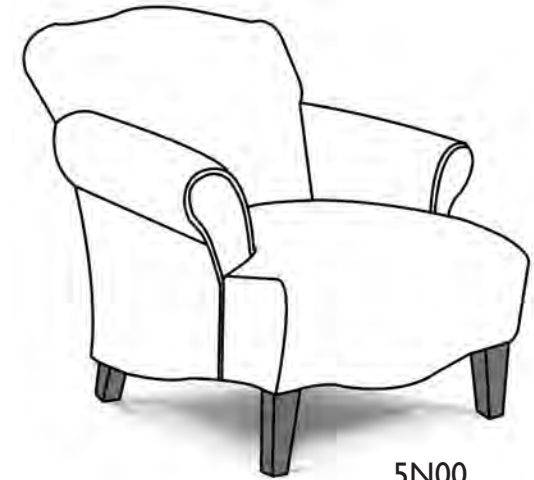

Fabric in Photo: 5N00: Glazed Aluminum*

5N00AL: Groundworx Groovy

**Discontinued fabric for viewing purposes only*

June 21

Features

- Cushions/Back** Sinuous Wire
- Cushions/Back/Attached** Block foam with polyester fiber wrap
- Cushions/Seat** Block foam with polyester fiber wrap
- Fabric Types Available** 5N00: 1, 6, 11, 14, 22
5N00AL: 10, 25, 27
- Legs/Wood** 2 1/4" x 7" Tapered (Screw-In)
- Options/Available**
 - **FK** - Frame Coil (Coil Core)
- Seat Construction** Sinuous Wire
- Seating/Tight/Non-Reversible** Standard
- Welt/Matching** Standard
- Wood Trim** Dark Brown finish on legs