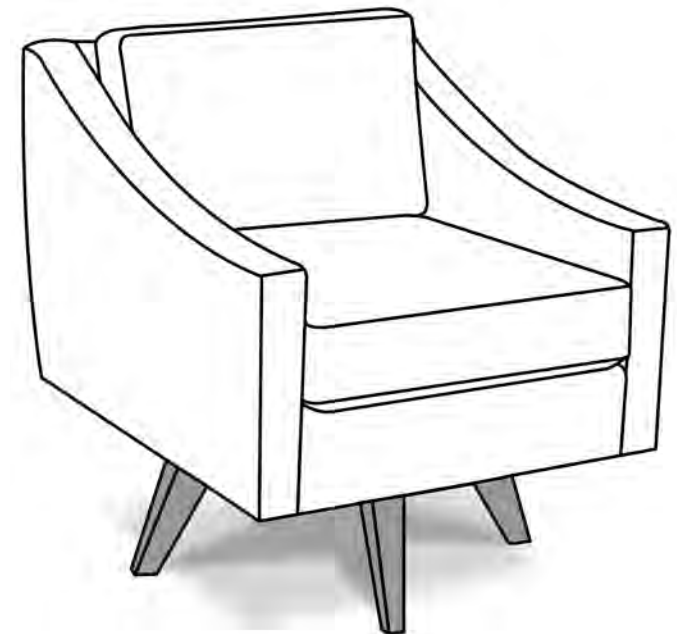

Henley 3350 SERIES

© 2021 England, Inc.

Dimensions

	<i>O.A</i> <i>LENGTH</i>	<i>O.A</i> <i>DEPTH</i>	<i>O.A</i> <i>HEIGHT</i>	<i>SEAT</i> <i>LENGTH</i>	<i>SEAT</i> <i>DEPTH</i>	<i>SEAT</i> <i>HEIGHT</i>
3350-69 Swivel Chair	29"	34"	35"	22"	22"	22"
<i>Fabric in Photo:</i> Modern Greystone						Oct 21

Features

Cushions/Back	Sinuous Wire
Cushions/Back/Semi-Attached	Black foam with polyester fiber wrap - <i>Zipper Access</i>
Cushions/Seat	Block foam with polyester fiber wrap
Cushions/Ventilated	Standard
Fabric Types Available	1, 6, 11, 14, 22
Legs/Wood	Swivel Base with finished wood legs
Seat Construction	Sinuous Wire
Seating/Loose/Reversible	Standard
Wood Trim	Dark brown finish on legs