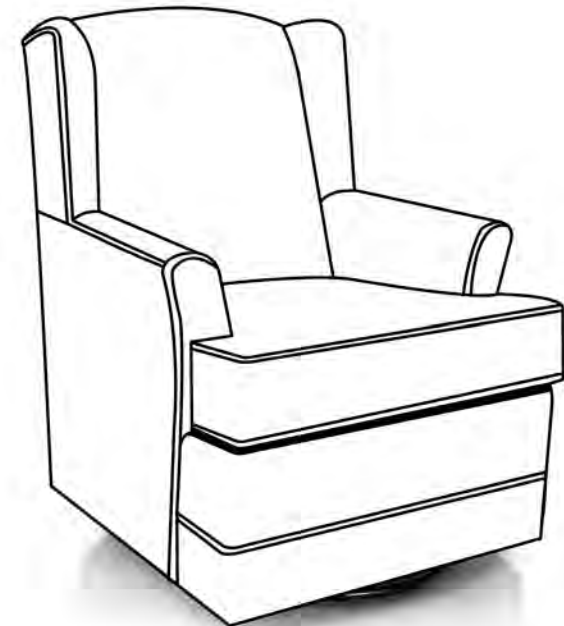

Brenton
6F00 SERIES

Valerie

6A00 SERIES

© 2019 England, Inc.

Dimensions

	<i>O.A</i> <i>LENGTH</i>	<i>O.A</i> <i>DEPTH</i>	<i>O.A</i> <i>HEIGHT</i>	<i>SEAT</i> <i>LENGTH</i>	<i>SEAT</i> <i>DEPTH</i>	<i>SEAT</i> <i>HEIGHT</i>
6A00-69 Swivel Chair	32"	35"	40"	21"	21"	21"
<i>Fabric in Photo:</i> Myriad Spice						Oct 19

Features

Cushions/Back	Sinuous Wire
Cushions/Back/Attached	Block foam with polyester fiber cap
Cushions/Seat	Block foam with polyester fiber wrap
Cushions/Ventilated	Standard
Fabric Types Available	1, 6, 11, 14, 22
Legs/Plastic	Swivel Base
Options/Available	● CK - Coil cushions ● FK - Frame Coil (Coil Core)
<i>(Additional Charge)</i>	
Seat Construction	Sinuous Wire
Seating/Reversible	Standard
Welt/Matching	Standard