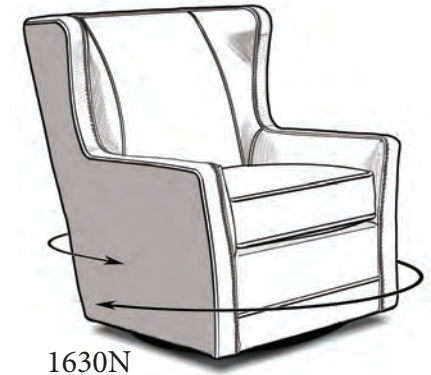

Willow

1630/1630N/1640/1640N SERIES

See digital catalog for
most up to date information.

England
FURNITURE CO.

© 2024 England, Inc.

Dimensions

		O.A LENGTH	O.A DEPTH	O.A HEIGHT	SEAT LENGTH	SEAT DEPTH	SEAT HEIGHT
1630-69	Swivel Chair	34"	37"	40"	23"	22"	21"
163069N	Swivel Chair	34"	37"	40"	23"	22"	21"
1640-69	Swivel Chair	34"	37"	40"	23"	22"	21"
164069N	Swivel Chair	34"	37"	40"	23"	22"	21"

Fabric in Photo: 1630/1630N: Hemsath Slate*

1640/1640N: Chester Pebble /La di da Denim

*(Discontinued fabric; for viewing purposes only)

4/24

*SPECIAL FABRIC INSTRUCTIONS

1640/N: 1st: Inside Pattern, 2nd: Outside Pattern

Features

Cushions/Back

Sinuous Wire

Cushions/Back/Attached

Block foam with polyester fiber cap

Cushions/Seat

Block foam with polyester fiber wrap

Cushions/Ventilated

Standard

Fabric Types Available

1630/N: 1, 6, 11, 14, 22

1640/N: 1, 6, 11, 14, 22

Legs

Swivel Base

Options/Available

• **CK** - Coil Cushion

(Additional Charge)

• **FK** - Frame Coil (Coil Core)

Seat Construction

Sinuous Wire

Seating/Loose/Reversible

Standard

Trim/Brass

Standard on 1630N & 1640N

Welt/Matching

Standard