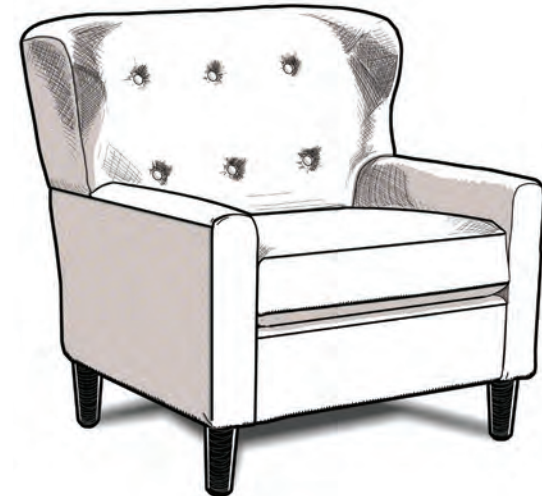

Alex
2350 SERIES

Cash

2130 SERIES

See digital catalog for
most up to date information.

England

FURNITURE CO.

© 2024 England, Inc.

Dimensions

		<i>O.A</i>	<i>O.A</i>	<i>O.A</i>	<i>SEAT</i>	<i>SEAT</i>	<i>SEAT</i>
		<i>LENGTH</i>	<i>DEPTH</i>	<i>HEIGHT</i>	<i>LENGTH</i>	<i>DEPTH</i>	<i>HEIGHT</i>
2134	Accent Chair	36"	34"	36"	26"	22"	22"

Fabric in Photo: *Andrew Cognac

*(Discontinued Fabric; for viewing purposes only)

4/24

Features

Cushions/Back	Sinuous Wire
Cushions/Back/Attached	Block foam with polyester fiber cap
Cushions/Seat	Block foam with polyester fiber wrap
Cushions/Ventilated	Standard
Fabric Types Available	1, 6, 11, 14, 22
Legs/Wood	1.5" x 6" Round Tapered (<i>Screw-In</i>)
Options/Available	● CK - Coil Cushions ● FK - Frame Coil (Coil Core)
<i>(Additional Charge)</i>	
Seat Construction	Sinuous Wire
Seating/Loose/Reversible	Standard
Wood Trim	Dark brown finish on legs