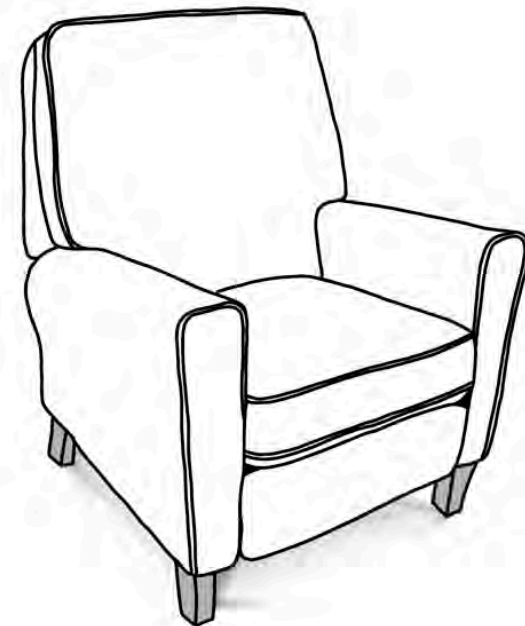

Theo
6300 SERIES

Collegedale

6200 SERIES

© 2021 England, Inc.

Dimensions

		<i>O.A</i>	<i>O.A</i>	<i>O.A</i>	<i>SEAT</i>	<i>SEAT</i>	<i>SEAT</i>
		<i>LENGTH</i>	<i>DEPTH</i>	<i>HEIGHT</i>	<i>LENGTH</i>	<i>DEPTH</i>	<i>HEIGHT</i>
6200-31	Motion Chair	32"	34"	42"	21"	19"	21"

Fabric in Photo: Espanola Sapphire

Oct 21

Features

Cushions/Back	Sinuous Wire
Cushions/Back/Semi-Attached	Block foam with polyester fiber wrap - <i>Zipper Access</i>
Cushions/Seat	Block foam with polyester fiber wrap
Cushions/Ventilated	Standard
Fabric Types Available	1, 6, 11, 14, 22
Legs/Wood	Front: 1.5" x 2.875" x 6" H. Tapered (Screw-In) Back: 2" x 3.25" x 6" H. (Screw-In)
Options/Available <i>(Additional Charge)</i>	● BP - Power w/ Battery Pack ● PM - Power ● FK - Frame Coil (Coil Core)
Seat Construction	Sinuous Wire
Seating/Tight/ Non - Reversible	Standard
Welt/Matching	Standard
Wood Trim	Dark Brown finish on legs