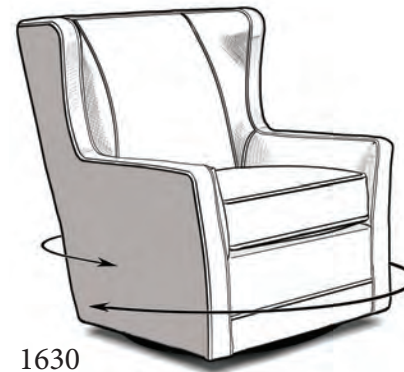

Willow

1630/1630N/1640/1640N SERIES

See digital catalog for
most up to date information.

England
FURNITURE CO.

© 2024 England, Inc.

Dimensions

		O.A LENGTH	O.A DEPTH	O.A HEIGHT	SEAT LENGTH	SEAT DEPTH	SEAT HEIGHT
1630-69	Swivel Chair	34"	37"	40"	23"	22"	21"
163069N	Swivel Chair	34"	37"	40"	23"	22"	21"
1640-69	Swivel Chair	34"	37"	40"	23"	22"	21"
164069N	Swivel Chair	34"	37"	40"	23"	22"	21"

Fabric in Photo: 1630/1630N: Hemsath Slate*

1640/1640N: Chester Pebble /La di da Denim

*(Discontinued fabric; for viewing purposes only)

4/24

*SPECIAL FABRIC INSTRUCTIONS

1640/N: 1st: Inside Pattern, 2nd: Outside Pattern

Features

Cushions/Back

Sinuous Wire

Cushions/Back/Attached

Block foam with polyester fiber cap

Cushions/Seat

Block foam with polyester fiber wrap

Cushions/Ventilated

Standard

Fabric Types Available

1630/N: 1, 6, 11, 14, 22

1640/N: 1, 6, 11, 14, 22

Legs

Swivel Base

Options/Available

• **CK** - Coil Cushion

(Additional Charge)

• **FK** - Frame Coil (Coil Core)

Seat Construction

Sinuous Wire

Seating/Loose/Reversible

Standard

Trim/Brass

Standard on 1630N & 1640N

Welt/Matching

Standard