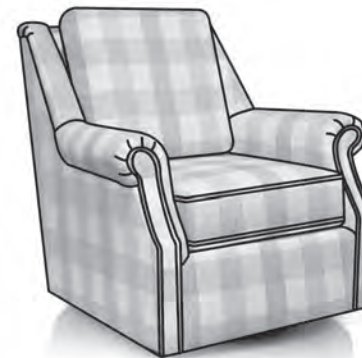

Annie

1450/1450N/1470/1470N SERIES

England
FURNITURE CO.

© 2021 England, Inc.

Dimensions

		<i>O.A</i>	<i>O.A</i>	<i>O.A</i>	<i>SEAT</i>	<i>SEAT</i>	<i>SEAT</i>
		<i>LENGTH</i>	<i>DEPTH</i>	<i>HEIGHT</i>	<i>LENGTH</i>	<i>DEPTH</i>	<i>HEIGHT</i>
1450-71/145071N	Swivel Glider	36"	38"	39"	23"	21"	21"
1470-71/147071N	Swivel Glider	36"	38"	39"	23"	21"	21"

Fabric in Photo: 1450N: Brandenburg Pewter
1470N: Affair Seaspray

Oct 21

N = Nails

Features

Cushions/Back	Sinuous Wire
Cushions/Back/Semi-Attached	Polyester fiber fill in a channel bag- <i>Zipper Access</i>
Cushions/Seat	Block foam with polyester fiber wrap
Cushions/Ventilated	Standard
Fabric Types Available	1450: 1, 6, 11, 12, 14 & 22 1470: 4 & 16
Legs	Swivel Glider Base
Options/Available <i>(Additional Charge)</i>	● CK - Coil Cushion ● FK - Frame Coil (Coil Core)
Seat Construction	Sinuous Wire
Seating/Reversible	Standard
Trim - Brass Nails	Standard on 1450N & 1470N only
Welt/Matching	Standard

1470