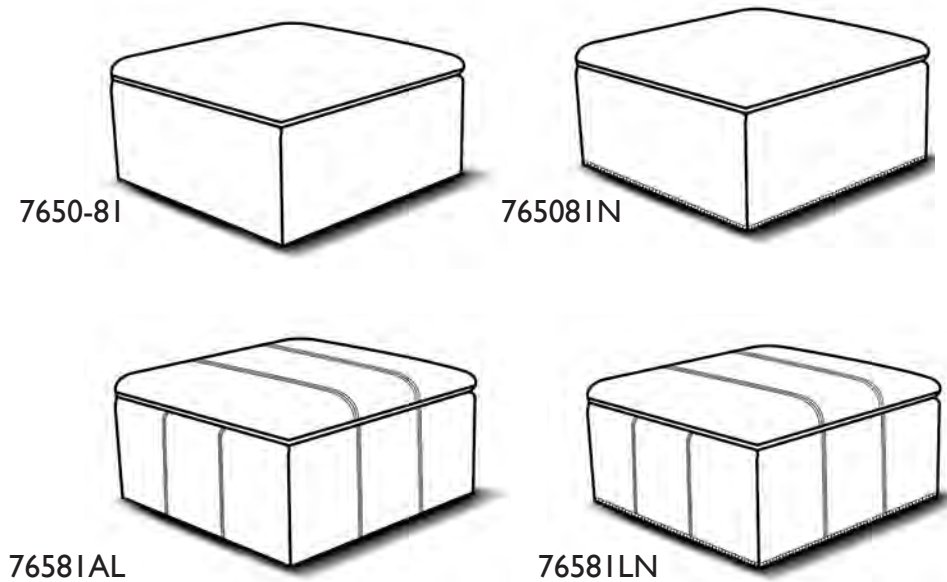

Fabric in Photo: 765081N: Succor Hickory
76581LN Evolution Deep Blue

Oct 23

Vent holes are standard
in ALL storage
ottomans
to prevent suffocation.

N = Nails

Features

- Cushions/Seat** Block foam with polyester fiber wrap
- Fabric Types Available** **7650/7650N:** 1, 6, 11, 12, 14, 22
7650AL/7650ALN: 10, 25
- Legs/Plastic** Black Casters (Screw-In)
- Seating/Tight** Standard
- Storage** Standard
- Trim/Brass Nails** Standard on 7650N & 7650ALN
- Welt Matching** Standard