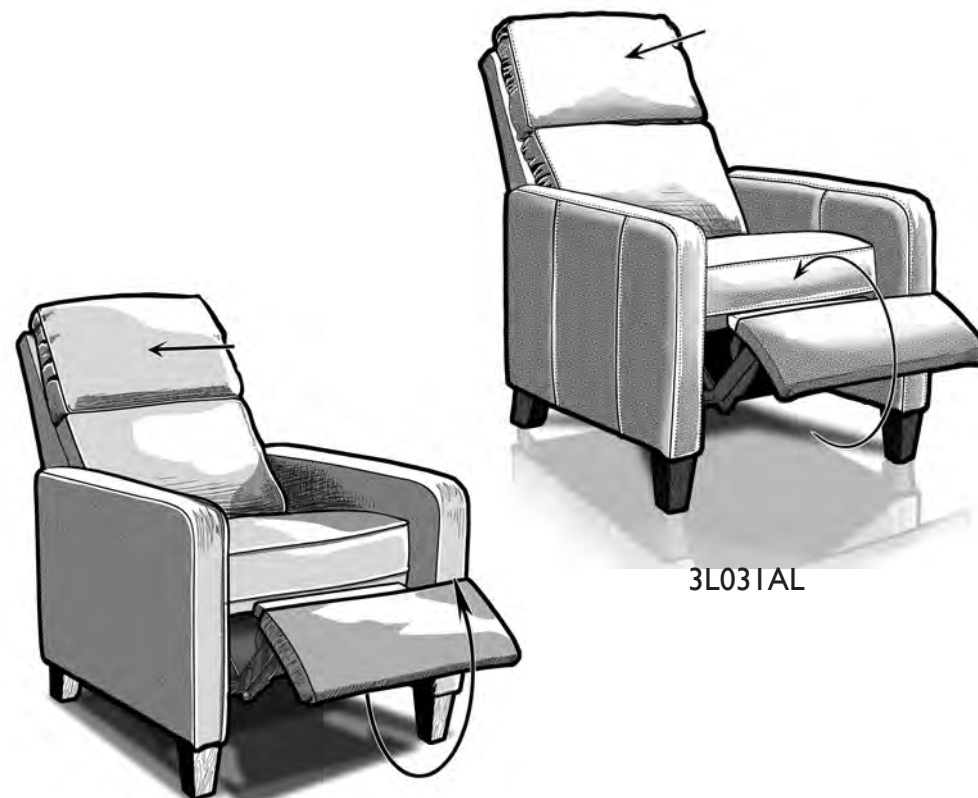

Ellis
3500 SERIES

Lennon

See digital catalog for
most up to date information.

England

FURNITURE CO.

© 2024 England, Inc.

3L00/AL SERIES

Dimensions

		<i>O.A</i> <i>LENGTH</i>	<i>O.A</i> <i>DEPTH</i>	<i>O.A</i> <i>HEIGHT</i>	<i>SEAT</i> <i>LENGTH</i>	<i>SEAT</i> <i>DEPTH</i>	<i>SEAT</i> <i>HEIGHT</i>
3L00-31	Motion Chair	30"	38"	44"	21"	20"	21"
3L031AL	Leather Motion Chair	30"	38"	44"	21"	20"	21"

Fabric in Photo: 3L00-31: Fargo Seaglass
3L031AL: Open Range Brokenstone

10/24

Features

Cushions/Back

Sinuous Wire

Cushions/Back/Semi-Attached

Polyester Fiber Fill- (*Zipper Access*)

Cushions/Seat

Block foam with polyester fiber cap

Fabric Types Available

3L00: 1, 6, 11, 14, 22

3L00AL: 10, 25

Legs/Wood

1.5" x 2.5" x 5" H. Pyramid (*Screw-In*)

Options/Available

● **FK** - Frame Coil (Coil Core)

(*Additional Charge*)

● **PB** - Power Mech w/ Battery Pack

● **PM** - Power Mech

Seat Construction

Sinuous Wire

Seating/Tight/Non-Reversible

Standard

Wood Trim

Dark Brown finish on legs

3L00-31

3L031AL