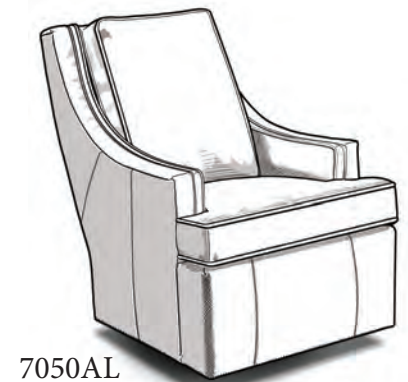

Norton

7050/7050AL SERIES

See digital catalog for
most up to date information.

England

FURNITURE CO.

© 2024 England, Inc.

Dimensions

		<i>O.A</i>	<i>O.A</i>	<i>O.A</i>	<i>SEAT</i>	<i>SEAT</i>	<i>SEAT</i>
		<i>LENGTH</i>	<i>DEPTH</i>	<i>HEIGHT</i>	<i>LENGTH</i>	<i>DEPTH</i>	<i>HEIGHT</i>
7050-69	Swivel Chair	30"	40"	42"	20"	21"	22"
70569AL	Swivel Chair	30"	40"	42"	20"	21"	22"

Fabric in Photo: 7050: Macintosh Sage
7050AL: Revelation Tigers Eye

4/24

Features

Cushions/Back	Sinuous Wire
Cushions/Back/Semi-Attached	Block foam with polyester fiber wrap - <i>Zipper Access</i>
Cushions/Seat	Block foam with polyester fiber wrap
Cushions/Ventilated	Standard
Fabric Types Available	7050: 1, 6, 11, 14, 22 7050AL: 10, 25
Legs	Swivel Base
Options/Available <i>(Additional Charge)</i>	• CK - Coil Cushion • FK - Frame Coil (Coil Core)
Seat Construction	Sinuous Wire
Seating/Loose/Reversible	Standard on 7050
Welt/Matching	Standard