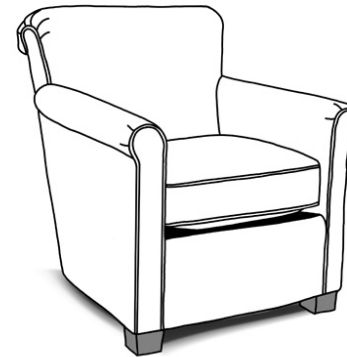

Jakson/Cunningham

3C00/3C00N SERIES 3C20/3C20N

© 2022 England, Inc.

Dimensions

		<i>O.A</i> <i>LENGTH</i>	<i>O.A</i> <i>DEPTH</i>	<i>O.A</i> <i>HEIGHT</i>	<i>SEAT</i> <i>LENGTH</i>	<i>SEAT</i> <i>DEPTH</i>	<i>SEAT</i> <i>HEIGHT</i>
3C04/3C04N/3C24/3C24N	Chair	32"	36"	36"	21"	20"	21"
3C00-69/3C0069N/3C20-69/3C2069N	Swivel Chair	32"	36"	34"	21"	20"	19"

Fabric in Photo: 3C0069N: Syren River
3C20-69: Colantino Marble

Apr 22

N = Nails

Features

Cushions/Back	Sinuous Wire
Cushions/Back/Attached	Block foam with polyester fiber wrap
Cushions/Seat	Block foam with polyester fiber wrap
Cushions/Ventilated	Standard
Fabric Types Available	3C00/3C00N: 1, 6, 11, 14, 22 3C20/3C20N: 4, 16
Legs/Wood	3.25" x 2.75" x 2.75" H. Tapered (Screw-In) -69: Swivel Base
Options/Available <i>(Additional Charge)</i>	• CK - Coil cushions • FK - Frame Coil (Coil Core)
Seat Construction	Sinuous Wire
Seating/Loose/Reversible	Standard
Trim-Brass Nails	Standard on 3C00N & 3C20N
Welt/Matching	Standard
Wood Trim	Dark Brown finish on legs

3C00