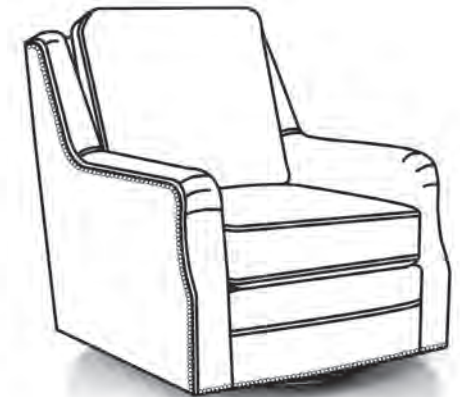

Emory

4950/4950N SERIES

England
FURNITURE CO.

© 2022 England, Inc.

Dimensions

		<i>O.A</i>	<i>O.A</i>	<i>O.A</i>	<i>SEAT</i>	<i>SEAT</i>	<i>SEAT</i>
		<i>LENGTH</i>	<i>DEPTH</i>	<i>HEIGHT</i>	<i>LENGTH</i>	<i>DEPTH</i>	<i>HEIGHT</i>
4950-71	Swivel Glider	33"	37"	40"	23"	23"	21"
495071N	Swivel Glider	33"	37"	40"	23"	23"	21"

Fabric in Photo: 4950: Phelps Greystone
4950N: Anita Oyster

Oct 22

N = Nails

Features

Cushions/Back	Sinuous Wire
Cushions/Back/Semi-Attached	Block foam with polyester fiber wrap - <i>Zipper Access</i>
Cushions/Seat	Block foam with polyester fiber wrap
Cushions/Ventilated	Standard
Fabric Types Available	1, 6, 11, 12, 14 & 22
Legs	Swivel Glider Base
Options/Available <i>(Additional Charge)</i>	● CK - Coil Cushion ● FK - Frame Coil (Coil Core)
Seat Construction	Sinuous Wire
Seating/Reversible	Standard
Trim - Pewter Nails	Standard on 4950N
Welt/Matching	Standard

4950N