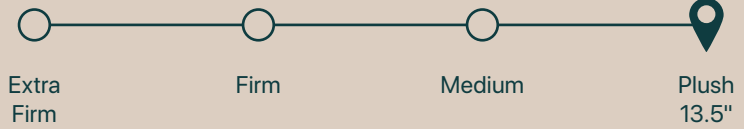

# Anchor Island

Firm

	MATTRESS ONLY	WITH FLAT FOUNDATION	WITH MOTION AIR SET	WITH ADVANCED MOTION SET	WITH BLACK LUXURY BASE SET
TWIN	<b>\$1,299</b>	\$1,479	—	—	—
TWIN XL	<b>\$1,329</b>	\$1,509	\$1,928	\$2,028	\$3,328
FULL	<b>\$1,379</b>	\$1,599	—	—	\$3,528
QUEEN	<b>\$1,399</b>	\$1,619	\$2,098	\$2,198	\$3,548
KING**	<b>\$1,799</b>	\$2,159	\$2,698 1 BASE	\$2,998 1 BASE	\$4,698 1 BASE
			\$2,997 2 BASES	\$3,197 2 BASES	\$5,797 2 BASES

## Complete your Beautyrest with

— Or —

— And —

Beautyrest®  
Foundation\*

**\$220**

Beautyrest®  
Advanced Motion Base\*

**\$799**

Beautyrest®  
Harmony Lux™ Pillow

**\$199**

\*Queen Pricing

\*\*King and Cal-King motion set prices shown as 1 Base represent motion bases that operate as one unit, even if delivered in multiple boxes. Prices with 2 Bases represent motion bases that can operate independently or be synchronized.

# Anchor Island

Plush

	MATTRESS ONLY	WITH FLAT FOUNDATION	WITH MOTION AIR SET	WITH ADVANCED MOTION SET	WITH BLACK LUXURY BASE SET
TWIN	<b>\$1,299</b>	\$1,479	—	—	—
TWIN XL	<b>\$1,329</b>	\$1,509	\$1,928	\$2,028	\$3,328
FULL	<b>\$1,379</b>	\$1,599	—	—	\$3,528
QUEEN	<b>\$1,399</b>	\$1,619	\$2,098	\$2,198	\$3,548
KING**	<b>\$1,799</b>	\$2,159	\$2,698 1 BASE	\$2,998 1 BASE	\$4,698 1 BASE
			\$2,997 2 BASES	\$3,197 2 BASES	\$5,797 2 BASES