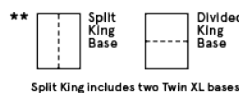

B
Beautyrest
BLACK®

BLACK FRIDAY EVENT

SAVE UP TO $800

on BEAUTYREST BLACK® and BEAUTYREST BLACK® HYBRID mattresses and adjustable sets.

	MATTRESS ONLY	With FLAT FOUNDATION	With Advanced Motion Set	With Black Luxury Base Set
TWIN XL	$1,649	$1,799	$2,398	$3,148
FULL	$1,929	$2,109	N/A	$3,528
QUEEN	$2,099	$2,299	$2,898	$3,698
KING**	$2,599	$2,899	$3,698 Divided King	$4,598 Divided King
			$4,097 Split King	$5,597 Split King

*Purchase a Beautyrest Black or Beautyrest Black Hybrid mattress between November 18, 2020 and December 7, 2020 and receive up to $400 in savings. Plus, save up to $400 on a qualified Beautyrest adjustable foundation. Savings offers on both the mattresses and adjustable foundations will vary by model and size. The maximum $800 savings applies to king size eligible mattresses and a king size Beautyrest Black Luxury base. See stores for details. These offers may not be applied to previous purchases, cannot be combined with other offers and are available only on qualified purchases made at participating retailers in the 50 United States and District of Columbia while supplies last. Product availability, pricing and offer dates may vary by retail location. Void where prohibited by law. ©2020 Simmons Bedding Company, LLC. All rights reserved.