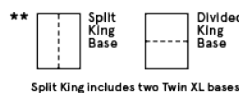

B
Beautyrest
BLACK

BLACK FRIDAY EVENT

SAVE UP TO $800

on BEAUTYREST BLACK® and BEAUTYREST BLACK® HYBRID mattresses and adjustable sets.

	MATTRESS ONLY	With FLAT FOUNDATION	With Advanced Motion Set	With Black Luxury Base Set
TWIN XL	$2,849	$2,999	$3,598	$4,348
FULL	$3,129	$3,309	N/A	$4,728
QUEEN	$3,499	$3,699	$4,298	$5,098
KING**	$4,399	$4,699	$5,498 Divided King	$6,398 Divided King
			$5,897 Split King	$7,397 Split King

*Purchase a Beautyrest Black or Beautyrest Black Hybrid mattress between November 18, 2020 and December 7, 2020 and receive up to $400 in savings. Plus, save up to $400 on a qualified Beautyrest adjustable foundation. Savings offers on both the mattresses and adjustable foundations will vary by model and size. The maximum $800 savings applies to king size eligible mattresses and a king size Beautyrest Black Luxury base. See stores for details. These offers may not be applied to previous purchases, cannot be combined with other offers and are available only on qualified purchases made at participating retailers in the 50 United States and District of Columbia while supplies last. Product availability, pricing and offer dates may vary by retail location. Void where prohibited by law. ©2020 Simmons Bedding Company, LLC. All rights reserved.