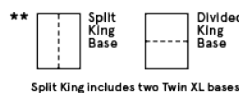

B
Beautyrest
BLACK®

BLACK FRIDAY EVENT

SAVE UP TO $800

on BEAUTYREST BLACK® and BEAUTYREST BLACK® HYBRID mattresses and adjustable sets.

	MATTRESS ONLY	With FLAT FOUNDATION	With Advanced Motion Set	With Black Luxury Base Set
TWIN XL	$1,549	$1,699	$2,298	$3,048
FULL	$1,829	$2,009	N/A	$3,428
QUEEN	$1,999	$2,199	$2,798	$3,598
KING**	$2,499	$2,799	$3,598 Divided King	$4,498 Divided King
			$3,997 Split King	$5,497 Split King

*Purchase a Beautyrest Black or Beautyrest Black Hybrid mattress between November 18, 2020 and December 7, 2020 and receive up to $400 in savings. Plus, save up to $400 on a qualified Beautyrest adjustable foundation. Savings offers on both the mattresses and adjustable foundations will vary by model and size. The maximum $800 savings applies to king size eligible mattresses and a king size Beautyrest Black Luxury base. See stores for details. These offers may not be applied to previous purchases, cannot be combined with other offers and are available only on qualified purchases made at participating retailers in the 50 United States and District of Columbia while supplies last. Product availability, pricing and offer dates may vary by retail location. Void where prohibited by law. ©2020 Simmons Bedding Company, LLC. All rights reserved.