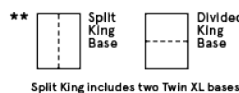

B
Beautyrest
BLACK®

BLACK FRIDAY EVENT

SAVE UP TO $800

on BEAUTYREST BLACK® and BEAUTYREST BLACK® HYBRID mattresses and adjustable sets.

	MATTRESS ONLY	With FLAT FOUNDATION	With Advanced Motion Set	With Black Luxury Base Set
TWIN XL	$2,249	$2,399	$2,998	$3,748
FULL	$2,529	$2,709	N/A	$4,128
QUEEN	$2,799	$2,999	$3,598	$4,398
KING**	$3,499	$3,799	$4,598 Divided King	$5,498 Divided King
			$4,997 Split King	$6,497 Split King

*Purchase a Beautyrest Black or Beautyrest Black Hybrid mattress between November 18, 2020 and December 7, 2020 and receive up to $400 in savings. Plus, save up to $400 on a qualified Beautyrest adjustable foundation. Savings offers on both the mattresses and adjustable foundations will vary by model and size. The maximum $800 savings applies to king size eligible mattresses and a king size Beautyrest Black Luxury base. See stores for details. These offers may not be applied to previous purchases, cannot be combined with other offers and are available only on qualified purchases made at participating retailers in the 50 United States and District of Columbia while supplies last. Product availability, pricing and offer dates may vary by retail location. Void where prohibited by law. ©2020 Simmons Bedding Company, LLC. All rights reserved.