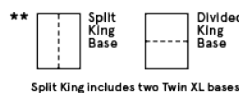

B
Beautyrest
BLACK®

BLACK FRIDAY EVENT

SAVE UP TO $800

on BEAUTYREST BLACK® and BEAUTYREST BLACK® HYBRID mattresses and adjustable sets.

	MATTRESS ONLY	With FLAT FOUNDATION	With Advanced Motion Set	With Black Luxury Base Set
TWIN XL	$2,049	$2,199	$2,798	$3,548
FULL	$2,329	$2,509	N/A	$3,928
QUEEN	$2,599	$2,799	$3,398	$4,198
KING**	$3,299	$3,599	$4,398 Divided King	$5,298 Divided King
			$4,797 Split King	$6,297 Split King

*Purchase a Beautyrest Black or Beautyrest Black Hybrid mattress between November 18, 2020 and December 7, 2020 and receive up to $400 in savings. Plus, save up to $400 on a qualified Beautyrest adjustable foundation. Savings offers on both the mattresses and adjustable foundations will vary by model and size. The maximum $800 savings applies to king size eligible mattresses and a king size Beautyrest Black Luxury base. See stores for details. These offers may not be applied to previous purchases, cannot be combined with other offers and are available only on qualified purchases made at participating retailers in the 50 United States and District of Columbia while supplies last. Product availability, pricing and offer dates may vary by retail location. Void where prohibited by law. ©2020 Simmons Bedding Company, LLC. All rights reserved.