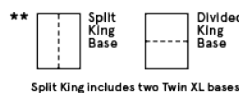

B
Beautyrest
BLACK®

BLACK FRIDAY EVENT

SAVE UP TO $800

on BEAUTYREST BLACK® and BEAUTYREST BLACK® HYBRID mattresses and adjustable sets.

	MATTRESS ONLY	With FLAT FOUNDATION	With Advanced Motion Set	With Black Luxury Base Set
TWIN XL	$2,449	$2,599	$3,198	$3,948
FULL	$2,729	$2,909	N/A	$4,328
QUEEN	$3,099	$3,299	$3,898	$4,698
KING**	$3,999	$4,299	$5,098 Divided King	$5,998 Divided King
			$5,497 Split King	$6,997 Split King

*Purchase a Beautyrest Black or Beautyrest Black Hybrid mattress between November 18, 2020 and December 7, 2020 and receive up to $400 in savings. Plus, save up to $400 on a qualified Beautyrest adjustable foundation. Savings offers on both the mattresses and adjustable foundations will vary by model and size. The maximum $800 savings applies to king size eligible mattresses and a king size Beautyrest Black Luxury base. See stores for details. These offers may not be applied to previous purchases, cannot be combined with other offers and are available only on qualified purchases made at participating retailers in the 50 United States and District of Columbia while supplies last. Product availability, pricing and offer dates may vary by retail location. Void where prohibited by law. ©2020 Simmons Bedding Company, LLC. All rights reserved.