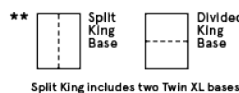

B
Beautyrest
BLACK®

BLACK FRIDAY EVENT

SAVE UP TO $800

on BEAUTYREST BLACK® and BEAUTYREST BLACK® HYBRID mattresses and adjustable sets.

	MATTRESS ONLY	With FLAT FOUNDATION	With Advanced Motion Set	With Black Luxury Base Set
TWIN XL	$1,349	$1,499	$2,098	$2,848
FULL	$1,629	$1,809	N/A	$3,228
QUEEN	$1,799	$1,999	$2,598	$3,398
KING**	$2,299	$2,599	$3,398 Divided King	$4,298 Divided King
			$3,797 Split King	$5,297 Split King

*Purchase a Beautyrest Black or Beautyrest Black Hybrid mattress between November 18, 2020 and December 7, 2020 and receive up to $400 in savings. Plus, save up to $400 on a qualified Beautyrest adjustable foundation. Savings offers on both the mattresses and adjustable foundations will vary by model and size. The maximum $800 savings applies to king size eligible mattresses and a king size Beautyrest Black Luxury base. See stores for details. These offers may not be applied to previous purchases, cannot be combined with other offers and are available only on qualified purchases made at participating retailers in the 50 United States and District of Columbia while supplies last. Product availability, pricing and offer dates may vary by retail location. Void where prohibited by law. ©2020 Simmons Bedding Company, LLC. All rights reserved.