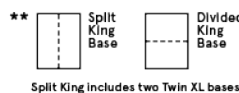

B
Beautyrest
BLACK®

BLACK FRIDAY EVENT

SAVE UP TO $800

on BEAUTYREST BLACK® and BEAUTYREST BLACK® HYBRID mattresses and adjustable sets.

	MATTRESS ONLY	With FLAT FOUNDATION	With Advanced Motion Set	With Black Luxury Base Set
TWIN XL	$2,049	$2,199	$2,798	$3,548
FULL	$2,329	$2,509	N/A	$3,928
QUEEN	$2,499	$2,699	$3,298	$4,098
KING**	$2,999	$3,299	$4,098 Divided King	$4,998 Divided King
			$4,497 Split King	$5,997 Split King

*Purchase a Beautyrest Black or Beautyrest Black Hybrid mattress between November 18, 2020 and December 7, 2020 and receive up to $400 in savings. Plus, save up to $400 on a qualified Beautyrest adjustable foundation. Savings offers on both the mattresses and adjustable foundations will vary by model and size. The maximum $800 savings applies to king size eligible mattresses and a king size Beautyrest Black Luxury base. See stores for details. These offers may not be applied to previous purchases, cannot be combined with other offers and are available only on qualified purchases made at participating retailers in the 50 United States and District of Columbia while supplies last. Product availability, pricing and offer dates may vary by retail location. Void where prohibited by law. ©2020 Simmons Bedding Company, LLC. All rights reserved.