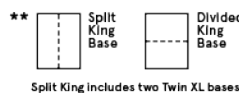

B
Beautyrest
BLACK®

BLACK FRIDAY EVENT

SAVE UP TO $800

on BEAUTYREST BLACK® and BEAUTYREST BLACK® HYBRID mattresses and adjustable sets.

	MATTRESS ONLY	With FLAT FOUNDATION	With Advanced Motion Set	With Black Luxury Base Set
TWIN XL	$1,749	$1,899	$2,498	$3,248
FULL	$2,029	$2,209	N/A	$3,628
QUEEN	$2,199	$2,399	$2,998	$3,798
KING**	$2,699	$2,999	$3,798 Divided King	$4,698 Divided King
			$4,197 Split King	$5,697 Split King

*Purchase a Beautyrest Black or Beautyrest Black Hybrid mattress between November 18, 2020 and December 7, 2020 and receive up to $400 in savings. Plus, save up to $400 on a qualified Beautyrest adjustable foundation. Savings offers on both the mattresses and adjustable foundations will vary by model and size. The maximum $800 savings applies to king size eligible mattresses and a king size Beautyrest Black Luxury base. See stores for details. These offers may not be applied to previous purchases, cannot be combined with other offers and are available only on qualified purchases made at participating retailers in the 50 United States and District of Columbia while supplies last. Product availability, pricing and offer dates may vary by retail location. Void where prohibited by law. ©2020 Simmons Bedding Company, LLC. All rights reserved.