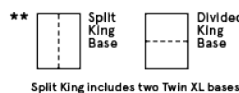

B
Beautyrest
BLACK®

BLACK FRIDAY EVENT

SAVE UP TO $800

on BEAUTYREST BLACK® and BEAUTYREST BLACK® HYBRID mattresses and adjustable sets.

	MATTRESS ONLY	With FLAT FOUNDATION	With Advanced Motion Set	With Black Luxury Base Set
TWIN XL	$1,949	$2,099	$2,698	$3,448
FULL	$2,229	$2,409	N/A	$3,828
QUEEN	$2,399	$2,599	$3,198	$3,998
KING**	$2,899	$3,199	$3,998 Divided King	$4,898 Divided King
			$4,397 Split King	$5,897 Split King

*Purchase a Beautyrest Black or Beautyrest Black Hybrid mattress between November 18, 2020 and December 7, 2020 and receive up to $400 in savings. Plus, save up to $400 on a qualified Beautyrest adjustable foundation. Savings offers on both the mattresses and adjustable foundations will vary by model and size. The maximum $800 savings applies to king size eligible mattresses and a king size Beautyrest Black Luxury base. See stores for details. These offers may not be applied to previous purchases, cannot be combined with other offers and are available only on qualified purchases made at participating retailers in the 50 United States and District of Columbia while supplies last. Product availability, pricing and offer dates may vary by retail location. Void where prohibited by law. ©2020 Simmons Bedding Company, LLC. All rights reserved.