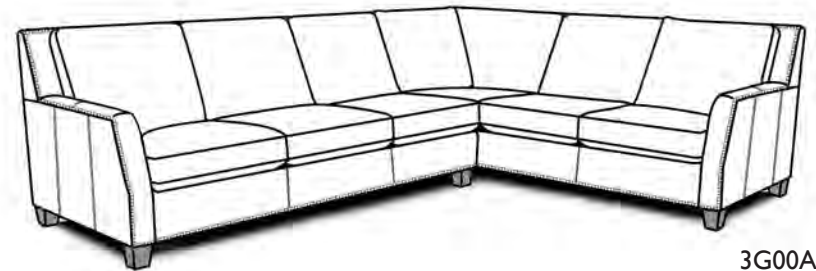

Abbott

3G00AL/ALN SERIES

Dimensions

		<i>O.A</i> <i>LENGTH</i>	<i>O.A</i> <i>DEPTH</i>	<i>O.A</i> <i>HEIGHT</i>	<i>SEAT</i> <i>LENGTH</i>	<i>SEAT</i> <i>DEPTH</i>	<i>SEAT</i> <i>HEIGHT</i>
3G022AL/ALN	Wedge Seat	41"	41"	37"	23"	23"	21"
3G023AL/ALN	RAF Sofa	86"	41"	37"	81"	23"	21"
3G024AL/ALN	LAF Sofa	86"	41"	37"	81"	23"	21"
3G027AL/ALN	RAF Loveseat	60"	41"	37"	55"	23"	21"
3G028AL/ALN	LAF Loveseat	60"	41"	37"	55"	23"	21"
3G039AL/ALN	Armless Chair	28"	41"	37"	28"	23"	21"
3G063AL/ALN	RAF Corner Sofa	99"	41"	37"	77"	23"	21"
3G064AL/ALN	LAF Corner Sofa	99"	41"	37"	77"	23"	21"

Fabric in Photo: Cheyenne Rifle; 7534 Lola Cement; 7000-10 Milou Smoke

Apr 23

England
FURNITURE CO.

© 2023 England, Inc.

Features

Cushions/Backs	Webbing
Cushions/Back/Semi-Attached	Block foam with polyester fiber wrap - <i>Zipper Access</i>
Cushions/Seat	Block foam with polyester fiber wrap
Cushions/Ventilated	Standard
Fabric Types Available	10, 25
Legs/Wood	2.75" x 3.75" x 3.75" H. Pyramid (Screw-In)
Options/Available	● CK - Coil cushions ● FK - Frame Coil (Coil Core)
<i>(Additional Charge)</i>	
Seat Construction	Sinuous Wire
Seating/Loose/Non-Reversible	Standard
Trim/Pewter Nails	Standard on 3G00ALN only
Wood Trim	Dark brown finish on legs

3G00ALN