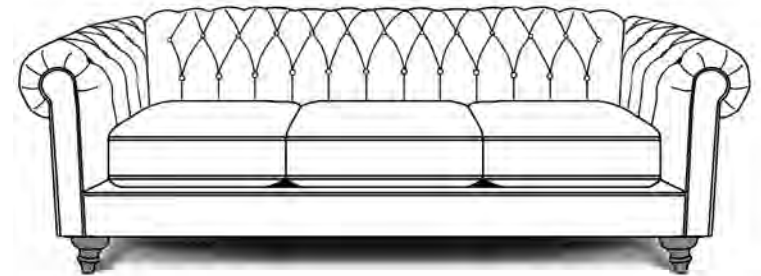

Brooks

4H00LS/4H00LSN SERIES

© 2021 England, Inc.

Dimensions

		<i>O.A</i> <i>LENGTH</i>	<i>O.A</i> <i>DEPTH</i>	<i>O.A</i> <i>HEIGHT</i>	<i>SEAT</i> <i>LENGTH</i>	<i>SEAT</i> <i>DEPTH</i>	<i>SEAT</i> <i>HEIGHT</i>
4H04LS/LSN	Chair	49"	39"	31"	28"	22"	20"
4H05LS/LSN	Sofa	89"	39"	31"	68"	22"	20"
4H06LS/LSN	Loveseat	66"	39"	31"	45"	22"	20"
4H07LS/LSN	Ottoman	33"	23"	18"			

Fabric in Photo: Evolution Pumice; 1K00-31 Sonic Sky; 2F0081N Paw Paw Powder / Kaysen Mica

Aug 21

Features

Cushions/Back	Sinuous Wire
Cushions/Back/Attached	Block foam with polyester fiber cap
Cushions/Seat	Block foam with polyester fiber wrap
Cushions/Ventilated	Standard
Fabric Types Available	10, 25 & 27
Legs/Wood	1.25" x 4.5" x 5" H. (Screw-In)
Options/Available	• CK: Coil Cushion, except ottoman • FK: Frame Coil (Coil Core) except ottoman
<i>(Additional Charge)</i>	
Seat Construction	Sinuous Wire
Seating/Loose/Non-Reversible	Standard
Trim - Nickel Nails	Standard on 4H00LSN only
Welt/Matching	Standard
Wood Trim	Dark Brown finish on legs