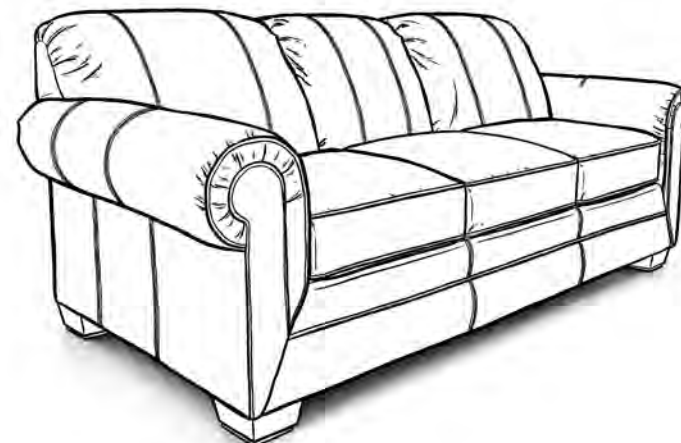

Monroe
1430LSR SERIES

Monroe

1430LSR SERIES

England
FURNITURE CO.

© 2021 England, Inc.

Dimensions

	<i>O.A</i>	<i>O.A</i>	<i>O.A</i>	<i>SEAT</i>	<i>SEAT</i>	<i>SEAT</i>
	<i>LENGTH</i>	<i>DEPTH</i>	<i>HEIGHT</i>	<i>LENGTH</i>	<i>DEPTH</i>	<i>HEIGHT</i>
144SLSR Chair - Standard Size	43"	38"	35"	21"	22"	21"
1435LSR Sofa	87"	38"	35"	65"	22"	21"
1436LSR Loveseat	65"	38"	35"	43"	22"	21"
147SLSR Ottoman - Standard Size	27"	22"	17"			

Block foam with polyester fiber wrap

Cushions/Ventilated

Standard

Fabric Types Available

25, 25 & 27

Legs/Wood

5.5" x 5.5" x 3" H. (Bolt-On)

Options/Available

• **CK** - Coil Cushions except the Ottoman

(Additional Charge)

• **FK** - Frame Coil (Coil Core) except Otto

Seat Construction

Sinuous Wire

Seating/Loose/Non-Reversible

Standard

Welt/Matching

Standard

Wood Trim

Dark Brown finish on legs

Rondell
2R00AL SERIES

Rondell

2R00AL SERIES

© 2021 England, Inc.

Dimensions