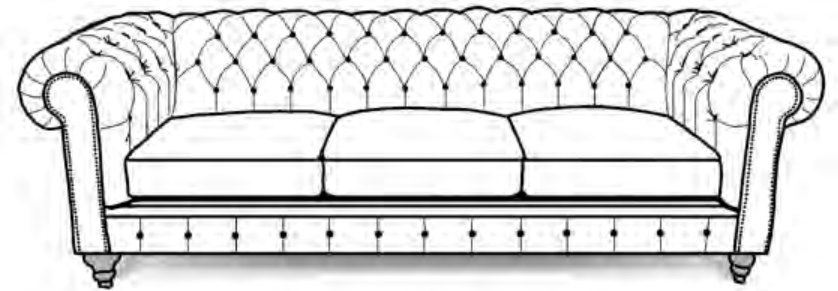

Rondell

2R00AL SERIES

© 2021 England, Inc.

Dimensions

	<i>O.A</i> <i>LENGTH</i>	<i>O.A</i> <i>DEPTH</i>	<i>O.A</i> <i>HEIGHT</i>	<i>SEAT</i> <i>LENGTH</i>	<i>SEAT</i> <i>DEPTH</i>	<i>SEAT</i> <i>HEIGHT</i>
2R04AL Chair	57"	41"	33"	31"	23"	20"
2R05AL Sofa	99"	41"	33"	73"	23"	20"
2R06AL Loveseat	75"	41"	33"	49"	23"	20"
2R07AL Ottoman	43"	25"	18"			

Fabric in Photo: Revelation Fudgecicle; 1704 Twine Jute

June 21

Features

Cushions/Backs	Sinuous Wire
Cushions/Back/Attached	Block foam with polyester fiber wrap
Cushions/Seat - Feather Blend	Block foam with Feather Blend in a muslin bag <i>Ottoman:</i> Block foam with polyester fiber wrap
Cushions/Ventilated	Standard
Fabric Types Available	10, 25, 27
Legs/Wood	4.5" x 5.25" H. Turned (Screw-In)
Seat Construction - Frame Coil	Standard - Sinuous Wire with Frame Coil
Seating/Loose/Non-Reversible	Standard
Trim - Brass Nails	Standard
Welt/Matching	Standard
Wood Trim	Dark brown finish on legs