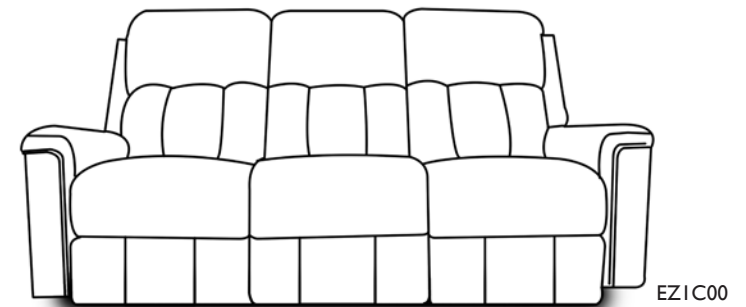

Features

Cushions/Backs

Cushions/Back/Semi-Attached

Cushions/Seat

Fabric Types Available

Legs/Plastic

Options/Available

(Additional Charge)

Power

Seat Construction

Seating/Tight

Trim/Brass Nails

Webbing w/ Sinuous Wire

Polyester fiber fill - *Zipper Access*

Block Foam with polyester fiber wrap

1, 11, 12, 14; 32/52/70: also type 22

Integral part of frame with glide

- **PM:** Power available on 1C01, 1C01N, 1C03, 1C03N, 1C32, 1C32N, 1C52, 1C52N

- **PB:** Battery Pack available on all pieces except -70

E1C00H/HN: Standard

Sinuous Wire

Standard

Standard on N Version only