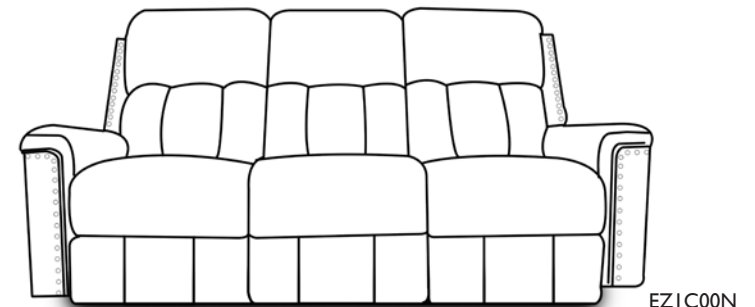

EZ1C00

EZ1C00N