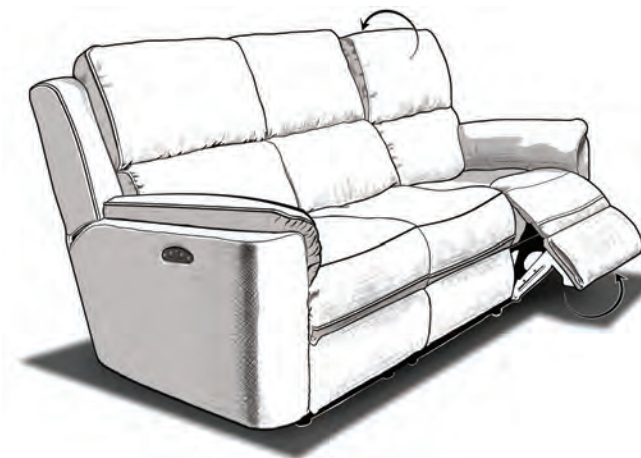

EZ8K00/EZ8K00H SERIES

See digital catalog for most up to date information.

© 2024 England, Inc.

Dimensions

	<i>O.A</i> <i>LENGTH</i>	<i>O.A</i> <i>DEPTH</i>	<i>O.A</i> <i>HEIGHT</i>	<i>SEAT</i> <i>LENGTH</i>	<i>SEAT</i> <i>DEPTH</i>	<i>SEAT</i> <i>HEIGHT</i>
EZ8K01/H Double Reclining Sofa	86"	40"	44"	68"	21"	21"
EZ8K032/H Min. Prox. Recliner	40"	40"	44"	22"	21"	21"
EZ8K052/H Rocker Recliner	40"	40"	44"	22"	21"	21"
EZ8K070/H Swivel Gliding Recliner	40"	40"	44"	22"	21"	21"
EZ8K085/H Double Reclining Loveseat Console	75"	40"	44"	42"	21"	21"

Fabric in Photo: EZ8K01: Halifax Antique, EZ8K052: Halifax Dove, EZ6X070: Tenement Ochre

4/24

Features

Cupholders	Standard in 85/85H
Cushions/Backs	Webbing with Sinuous Wire
Cushions/Back/Semi -Attached	Polyester fiber fill in a bag - <i>Zipper Access</i>
Cushions/Seat	Block Foam with polyester fiber cap
Fabric Types Available	1, 11, 14; -32/-52/-70: also type 22
Legs/Plastic	Glide; Integral part of frame
Options/Available (Additional Charge)	● PM- Power Mech available on EZ8K00 ● PB- Power Mech with Battery Pack
Power	Standard on EZ8K00H
Removable Backs	Standard
Seat Construction	Sinuous Wire
Seating/Tight/Non-Reversible	Standard
Storage	Standard in 85/85H only

H = Power Tilt Headrest