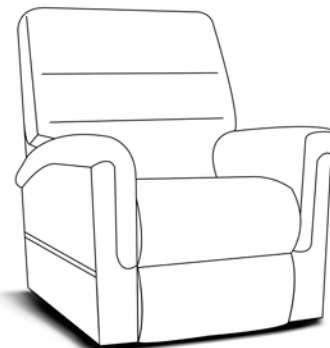

EZ7A00, EZ7G00, EZ9P00 SERIES

Dimensions

		<i>O.A</i> <i>LENGTH</i>	<i>O.A</i> <i>DEPTH</i>	<i>O.A</i> <i>HEIGHT</i>	<i>SEAT</i> <i>LENGTH</i>	<i>SEAT</i> <i>DEPTH</i>	<i>SEAT</i> <i>HEIGHT</i>
EZ7A055	Reclining Lift Chair	40"	42"	44"	22"	21"	21"
EZ7G055	Reclining Lift Chair	35"	41"	45"	22"	23"	21"
EZ9P055	Reclining Lift Chair	37"	41"	44"	23"	22"	21"

Fabric in Photo: **EZ7A055:** Highlander Dove
EZ7G055: Woodstock Driftwood
EZ9P055N: Harmon Charcoal

N = Nails

July 23

Features

- **Cushions/Backs** EZ7A00: Sinuous Wire
  EZ7G00/EZ9P00: Webbing with Sinuous Wire
- **Cushions/Back/Attached** Polyester fiber fill - *Zipper Access*
- **Cushions/Seat** Pillow top & Block foam with polyester fiber wrap
- **Fabric Types Available** 1, 8, 11, 12, 14
- **Legs/Plastic** Integral part of frame with glide
- **Options/Available**
  - **BP-** Battery Pack available on all pieces
- **(Additional Charge)**
- **Power** Standard
- **Removable Backs** Standard
- **Seat Construction** Sinuous Wire
- **Seating/Tight** Standard
- **Trim - Brass Nails** Standard on EZ9P00 only

EZ7G00