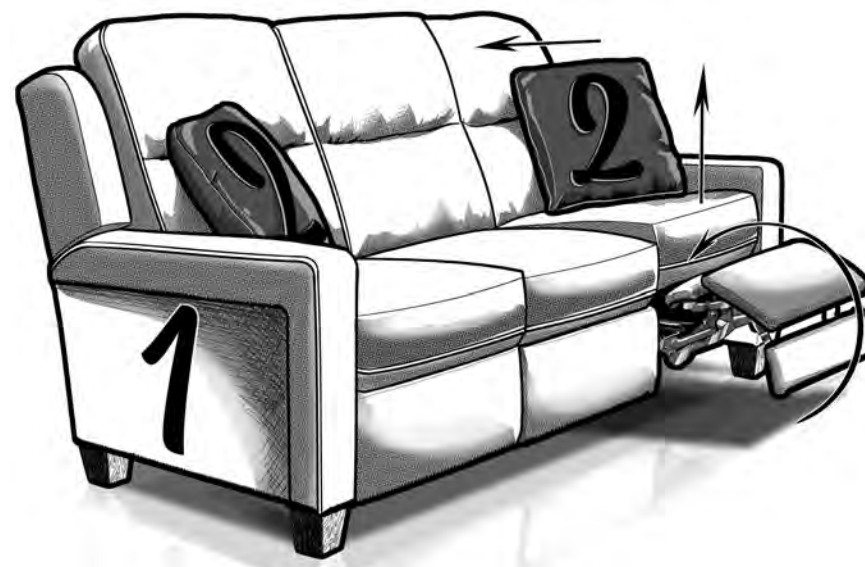

Features

Cushions/Backs	Sinuous Wire
Cushions/Back/Semi-Attached	Polyester fiber fill - <i>Zipper Access</i>
Cushions/Seat	Block Foam with polyester fiber cap
Fabric Types Available	1, 11, 14; Chair: 22
Legs/Wood	2.25"x 3.25"x 3.75" H (Screw in)
Options/Available	• BP- Power Mech Battery • DP- Feather Blend Pillows
(Additional Charge)	Standard (Sofa, Loveseat: 2-ea)- (20"x20")
Pillow/Contrasting	Available
Pillows/Matching	1, 2, 3, 4, 6, 11, 12, 14, 15, 16, 22, 24
Pillows/Fabric Types Available	Standard on all pieces
Power	Standard on all pieces
Removable Backs	Sinuous Wire
Seat Construction	Standard
Seating/Tight	Dark Brown Finish on legs
Wood Trim