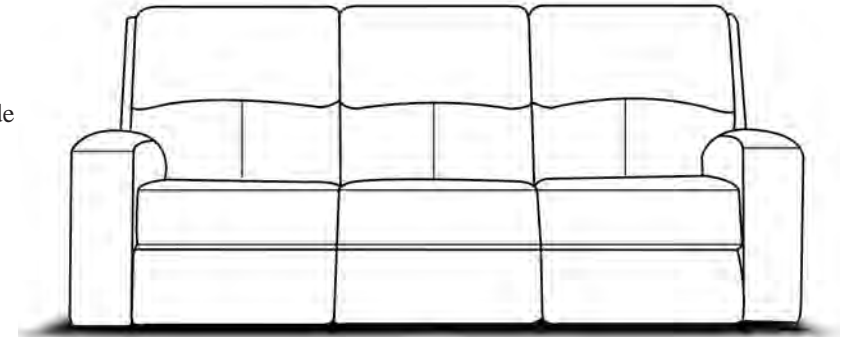

Features

Cupholders	Standard on -18 & -85 only
Cushions/Backs	Sinuous Wire
Cushions/Back/Semi-Attached	Polyester fiber fill - <i>Zipper Access</i>
Cushions/Seat	Pillow Top & Block foam with polyester fiber wrap
Fabric Types Available	1, 11, 12, 14
Interlocking Bracket	Standard on all modular pieces
Legs/Plastic	-18, -20, -39: 3" (Screw-In) -01, -32, -52, -54, -57/-58, -85: Integral part of frame with glide
Options/Available (Additional Charge)	● PM: Power available except -18, -20, -39 & EZ2200H ● PB: Power with Battery Pack available except -18, -20, -39
Power	Standard on EZ2200H
Removable Backs	Standard
Seat Construction	Sinuous Wire
Seating/Tight	Standard
Storage	Standard in -18 and -85 only