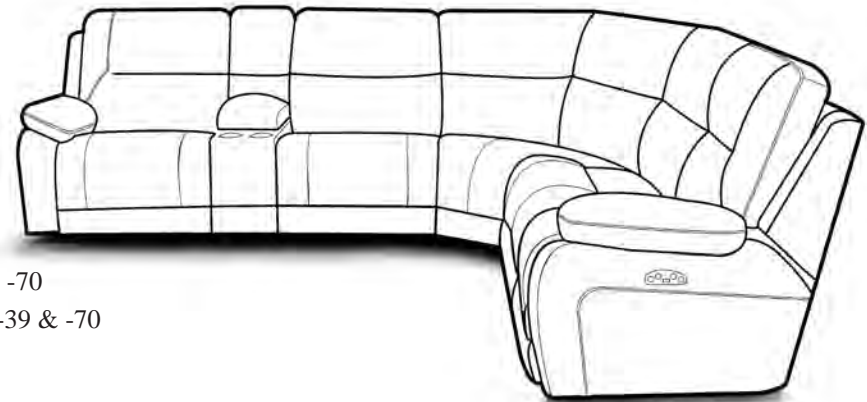

Features

Cupholder	Standard on -18 and -85 only
Cushions/Backs	Sinuous Wire
Cushions/Back/Semi-Attached	Polyester fiber fill - <i>Zipper Access</i>
Cushions/Seat	Pillow Top & Block foam with polyester fiber wrap
Fabric Types Available	1, 11, 12, 14
Interlocking Bracket	Standard on all modular pieces
Legs/Plastic	-18, -20, -39: 3" (Screw-In) -01, -32, -54, -57/-58: Integral part of frame with glide
Options/Available	● PM: Power available on EZ9K00 except -18, -20, -39 & -70 ● PB: Power with Battery Pack available except -18, -20, -39 & -70
(Additional Charge)	
Power	Standard on EZ9K00H
Removable Backs	Standard
Seat Construction	Sinuous Wire
Seating/Tight/Non-Reversible	Standard
Storage	Standard on -18 and -85 only