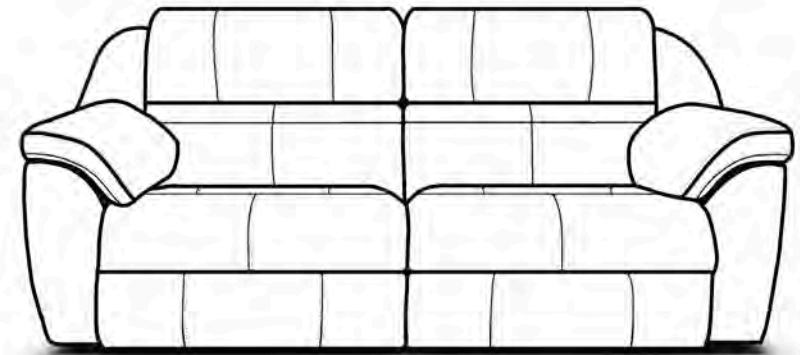

Features

Cup Holder	Standard on -85 only
Cushions/Backs	Webbing w/ Sinuous Wire
Cushions/Back/Semi-Attached	Polyester fiber fill - <i>Zipper Access</i>
Cushions/Seat	Block foam; Pillow Top: Block Foam with polyester fiber wrap
Fabric Types Available	1, 11, 12, 14
Legs/Plastic	Glide; Integral part of frame
Options/Available (Additional Charge)	• BP- Battery Pack
Power	Standard on all pieces
Removable Backs	Standard on all pieces
Seat Construction	Sinuous Wire
Seating/Tight	Standard
Storage	Standard on -85
Trim	Black Plastic