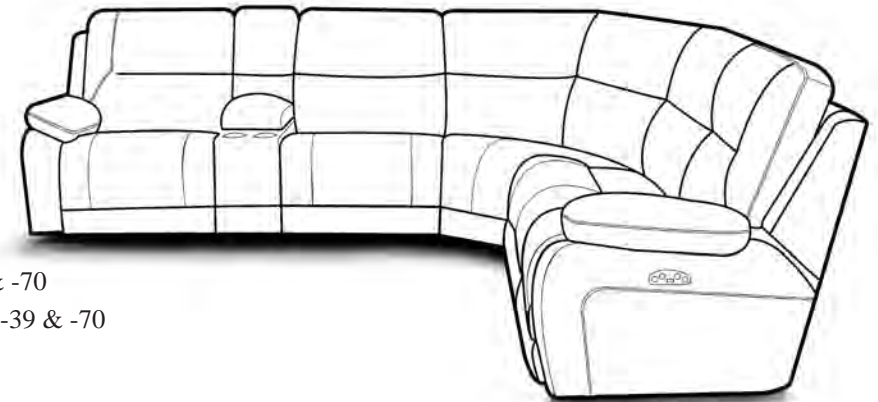

Features

Cupholder	Standard on -18 and -85 only
Cushions/Backs	Sinuous Wire
Cushions/Back/Semi-Attached	Polyester fiber fill - <i>Zipper Access</i>
Cushions/Seat	Pillow Top & Block foam with polyester fiber wrap
Fabric Types Available	1, 11, 12, 14
Interlocking Bracket	Standard on all modular pieces
Legs/Plastic	-18, -20, -39: 3" (Screw-In) -01, -32, -54, -57/-58: Integral part of frame with glide
Options/Available	● PM: Power available on EZ9K00 except -18, -20, -39 & -70 ● PB: Power with Battery Pack available except -18, -20, -39 & -70
(Additional Charge)	
Power	Standard on EZ9K00H
Removable Backs	Standard
Seat Construction	Sinuous Wire
Seating/Tight/Non-Reversible	Standard
Storage	Standard on -18 and -85 only