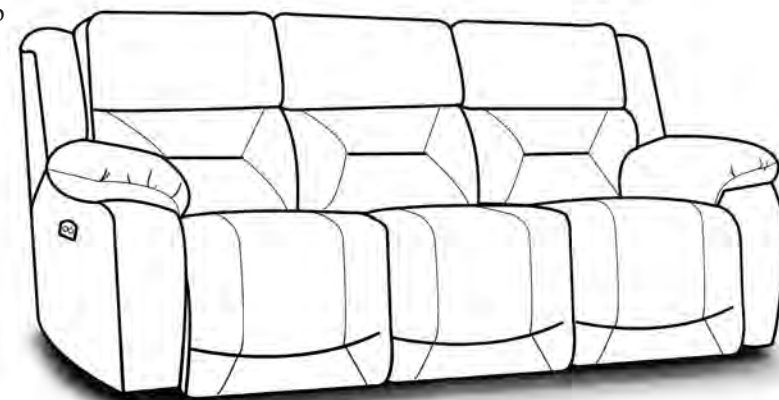

Features

Cup Holders	Standard in 85/85H
Cushions/Backs	Sinuous Wire
Cushions/Back/Attached	Polyester fiber fill - <i>Zipper Access</i>
Cushions/Seat	Pillow Top; Block Foam with polyester fiber wrap
Fabric Types Available	1, 11, 12, 14
Legs/Plastic	Glide; Integral part of frame
Options/Available (Additional Charge)	● PM- Power Mech available on EZ9B00 ● PB- Power Mech with Battery Pack
Power	Standard on EZ9B00H
Removable Backs	Standard
Seat Construction	Sinuous Wire
Seating/Tight/Non-Reversible	Standard
Storage	Standard in 85/85H only

H = Power Tilt Headrest