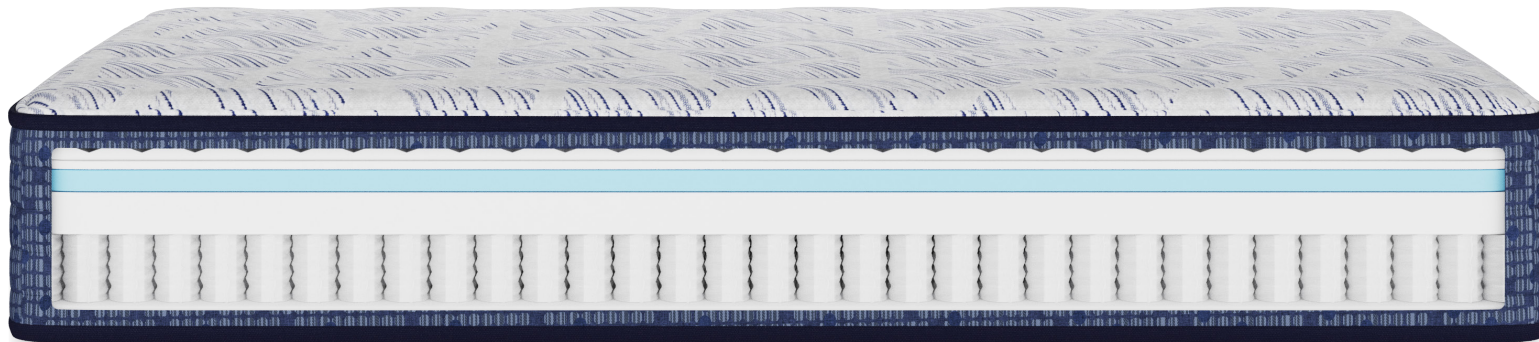

**10 YEAR
WARRANTY**

**100% USA
ASSEMBLED**

**CERTIPUR-US®
CERTIFIED**

**ADJUSTABLE
BASE COMPATIBLE**

mattress1st®

by 

Ellawood Plush 13.5" Profile

- Fire Shield® Fiber
- PillowSoft® Aire
- PillowSoft® Foam
- Cool Twist® Gel Memory Foam
- Cushion Quilt® Foam
- 825 Edition Custom Support Coil System
- Serta® Base Support Foam

**10 YEAR
WARRANTY**

**100% USA
ASSEMBLED**

**CERTIPUR-US®
CERTIFIED**

**ADJUSTABLE
BASE COMPATIBLE**

mattress1st®

by 

Ellawood

Plush Pillow Top
15.5" Profile