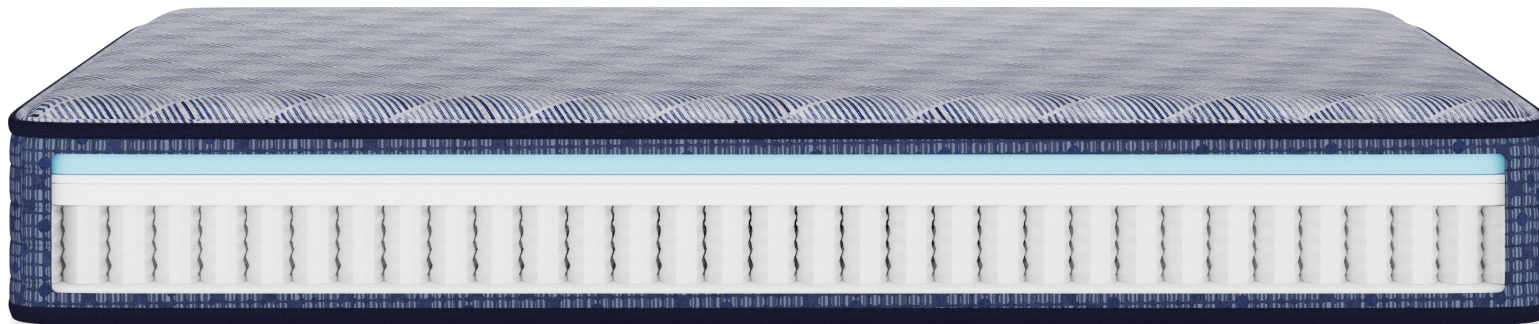

**CERTIPUR-US®
CERTIFIED**

**ADJUSTABLE
BASE COMPATIBLE**

mattress1st®

by 

Sharon Hills

Medium Hybrid
11.5" Profile

- Cool Twist® Gel Memory Foam
- Cool Twist® Gel Foam
- Serta® Support Foam
- 825 Edition Custom Support Coil System
- Serta® Base Support Foam