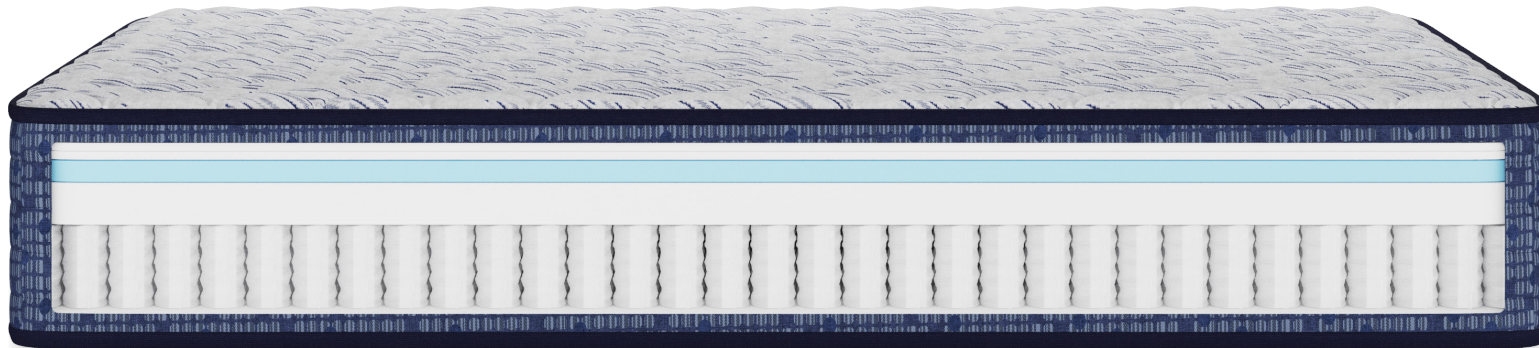

mattress1st®

by 

Donegal

Firm Pillow Top
14.5" Profile

- Fire Shield® Fiber
- PillowSoft® Aire
- Serta® Support Foam
- Cushion Quilt® Foam
- Cool Twist® Gel Memory Foam
- 805 Edition Custom Support Coil System
- Serta® Base Support Foam

mattress1st®

by 

Ellawood

Extra Firm
13" Profile

- Fire Shield® Fiber
- Serta® Support Foam
- Serta® Support Foam
- Cool Twist® Gel Memory Foam
- Serta® Support Foam
- 825 Edition Custom Support Coil System
- Serta® Base Support Foam