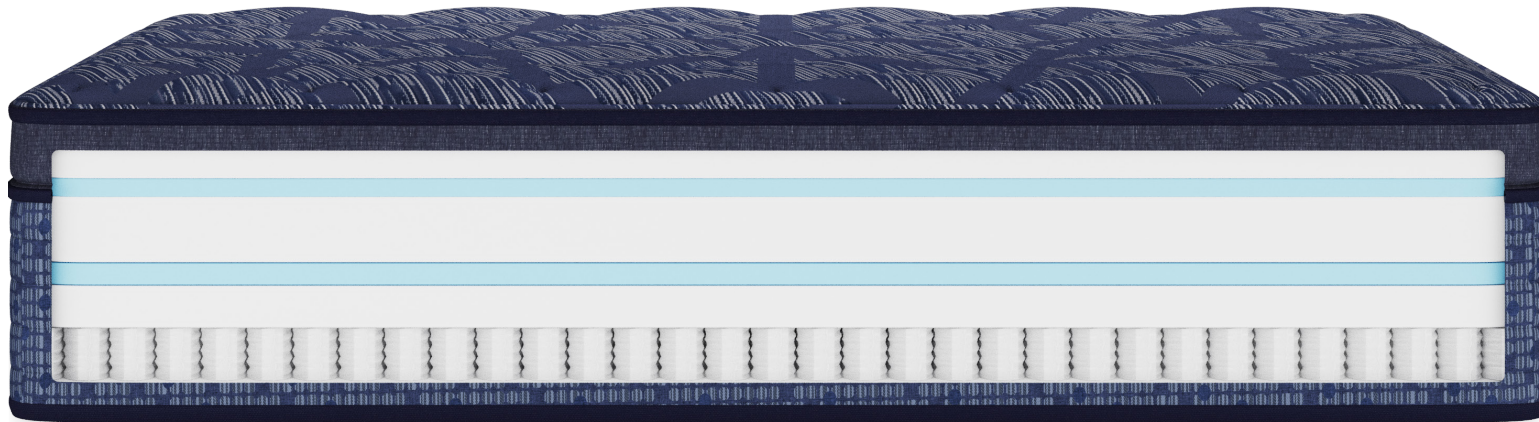

**10 YEAR
WARRANTY**

**100% USA
ASSEMBLED**

**CERTIPUR-US®
CERTIFIED**

**ADJUSTABLE
BASE COMPATIBLE**

mattress1st®

by 

Falls Creek

Firm Pillow Top
17" Profile