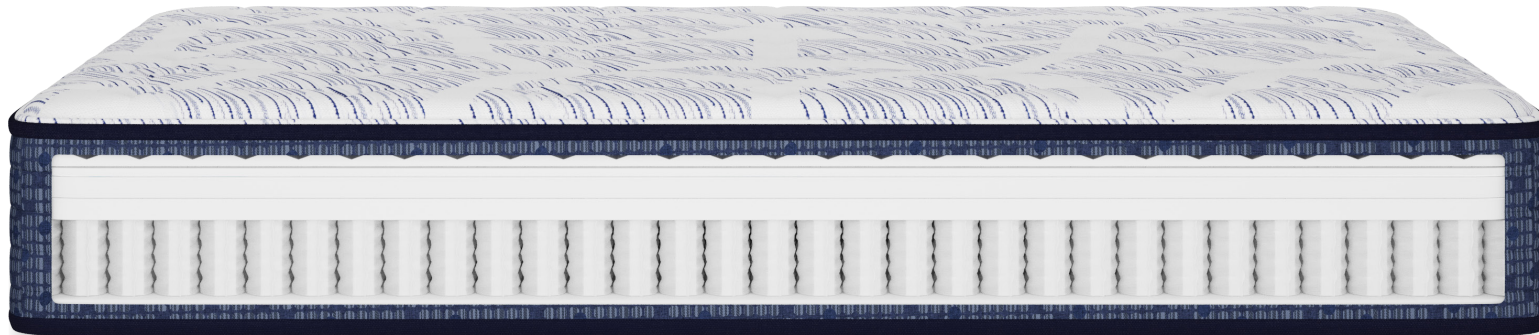

**ADJUSTABLE
BASE COMPATIBLE**

mattress1st®

by 

Baden

Medium Euro Top
10" Profile

- Fire Shield® Fiber
- PillowSoft® Aire
- 805 Edition Custom Support Coil System
- Serta® Base Support Foam

mattress1st®

by 

- Fire Shield® Fiber
- PillowSoft® Aire
- PillowSoft® Foam
- Serta® Support Foam
- 805 Edition Custom Support Coil System
- Serta® Base Support Foam

mattress1st®

by 

Celona

Plush Euro Top
11.5" Profile

- Fire Shield® Fiber
- PillowSoft® Aire
- QuiltLoft® Foam
- Cool Twist® Gel Foam
- 805 Edition Custom Support Coil System
- Serta® Base Support Foam

mattress1st®

by 

Donegal Firm 11.5" Profile

- Fire Shield® Fiber
- PillowSoft® Aire
- Cool Twist® Gel Foam
- Serta® Support Foam
- 805 Edition Custom Support Coil System
- Serta® Base Support Foam

mattress1st®

by 

Donegal Plush 12.5" Profile

- Fire Shield® Fiber
- PillowSoft® Aire
- PillowSoft® Foam
- Cool Twist® Gel Foam
- Serta® Support Foam
- 805 Edition Custom Support Coil System
- Serta® Base Support Foam