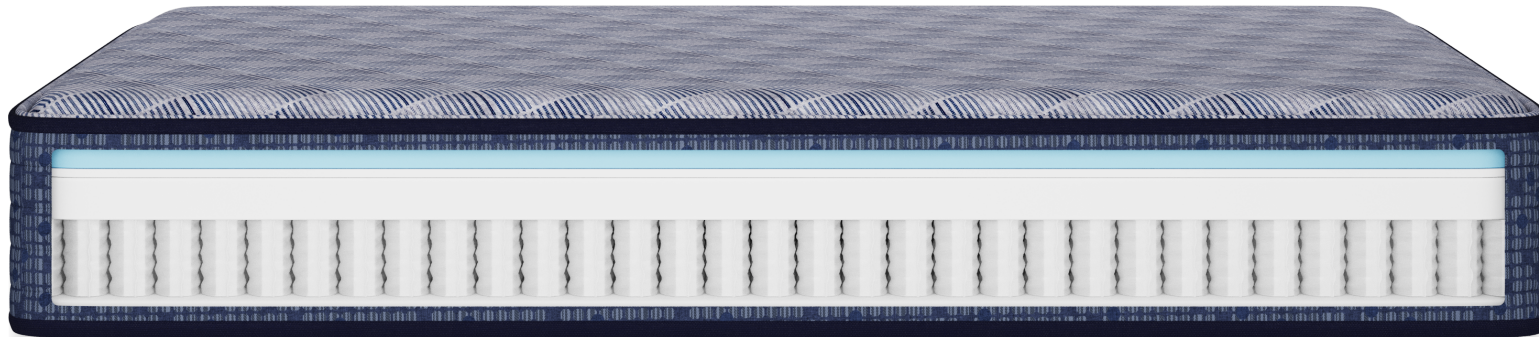

**10 YEAR
WARRANTY**

**100% USA
ASSEMBLED**

**CERTIPUR-US®
CERTIFIED**

**ADJUSTABLE
BASE COMPATIBLE**

mattress1st®

by 

Sharon Hills Plush Hybrid 12.5" Profile

- Cool Twist® Gel Memory Foam
- Cool Twist® Gel Foam
- Cool Twist® Gel Foam
- 825 Edition Custom Support Coil System
- Serta® Base Support Foam