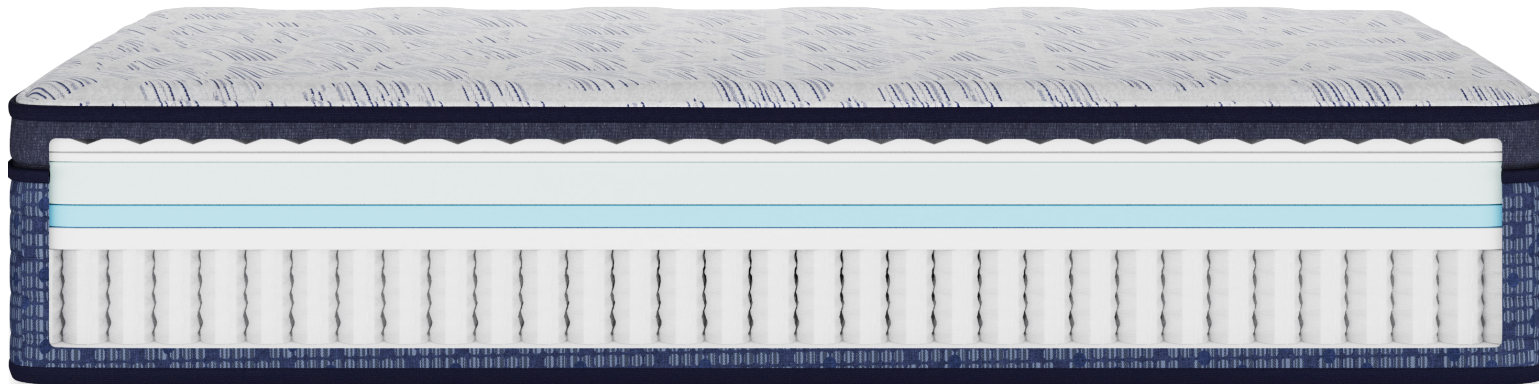

**10 YEAR
WARRANTY**

**100% USA
ASSEMBLED**

**CERTIPUR-US®
CERTIFIED**

**ADJUSTABLE
BASE COMPATIBLE**

mattress1st®

by 

Ellawood

Plush Pillow Top
15.5" Profile