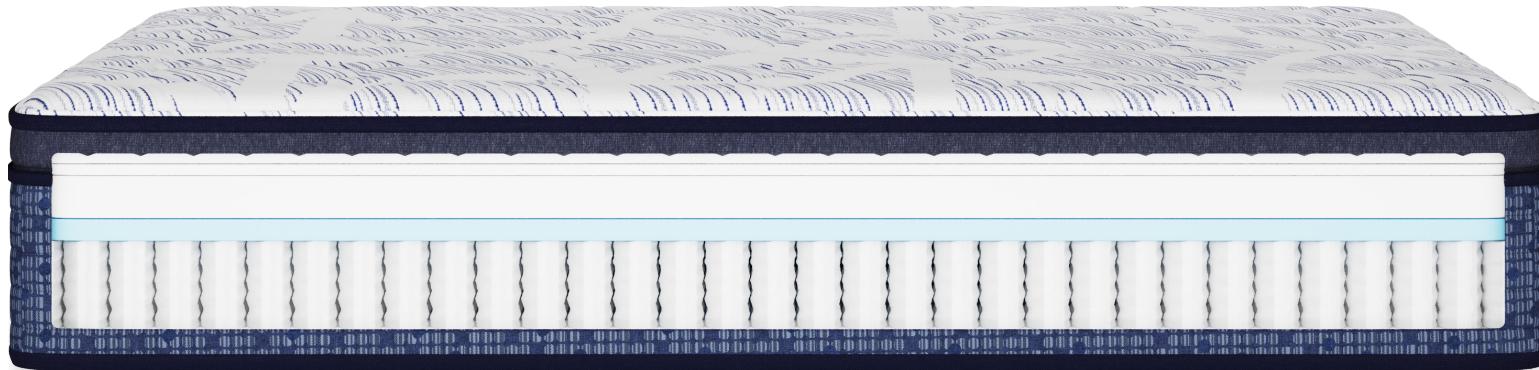

by 

Donegal Plush 12.5" Profile

- Fire Shield® Fiber
- PillowSoft® Aire
- PillowSoft® Foam
- Cool Twist® Gel Foam
- Serta® Support Foam
- 805 Edition Custom Support Coil System
- Serta® Base Support Foam

mattress1st®

by 

Donegal

Firm Pillow Top
14.5" Profile

- Fire Shield® Fiber
- PillowSoft® Aire
- Serta® Support Foam
- Cushion Quilt® Foam
- Cool Twist® Gel Memory Foam
- 805 Edition Custom Support Coil System
- Serta® Base Support Foam