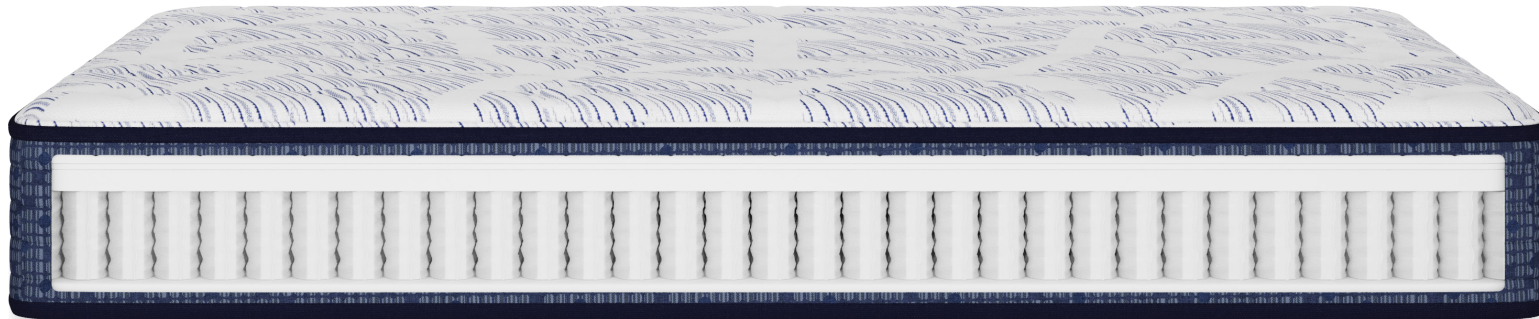

**ADJUSTABLE
BASE COMPATIBLE**

mattress1st®

by 

Baden

Medium Euro Top
10" Profile

- Fire Shield® Fiber
- PillowSoft® Aire
- 805 Edition Custom Support Coil System
- Serta® Base Support Foam

mattress1st®

by 

Celona

Plush
11" Profile

- Fire Shield® Fiber
- PillowSoft® Foam
- PillowSoft® Foam
- Cool Twist® Gel Foam
- 805 Edition Custom Support Coil System
- Serta® Base Support Foam

mattress1st®

by 

Celona

Firm
11.5" Profile

- Fire Shield® Fiber
- PillowSoft® Aire
- PillowSoft® Foam
- Serta® Support Foam
- 805 Edition Custom Support Coil System
- Serta® Base Support Foam

mattress1st®

by 

Celona

Plush Euro Top
11.5" Profile

- Fire Shield® Fiber
- PillowSoft® Aire
- QuiltLoft® Foam
- Cool Twist® Gel Foam
- 805 Edition Custom Support Coil System
- Serta® Base Support Foam

mattress1st®

by 

Donegal Firm 11.5" Profile

- Fire Shield® Fiber
- PillowSoft® Aire
- Cool Twist® Gel Foam
- Serta® Support Foam
- 805 Edition Custom Support Coil System
- Serta® Base Support Foam

mattress1st®