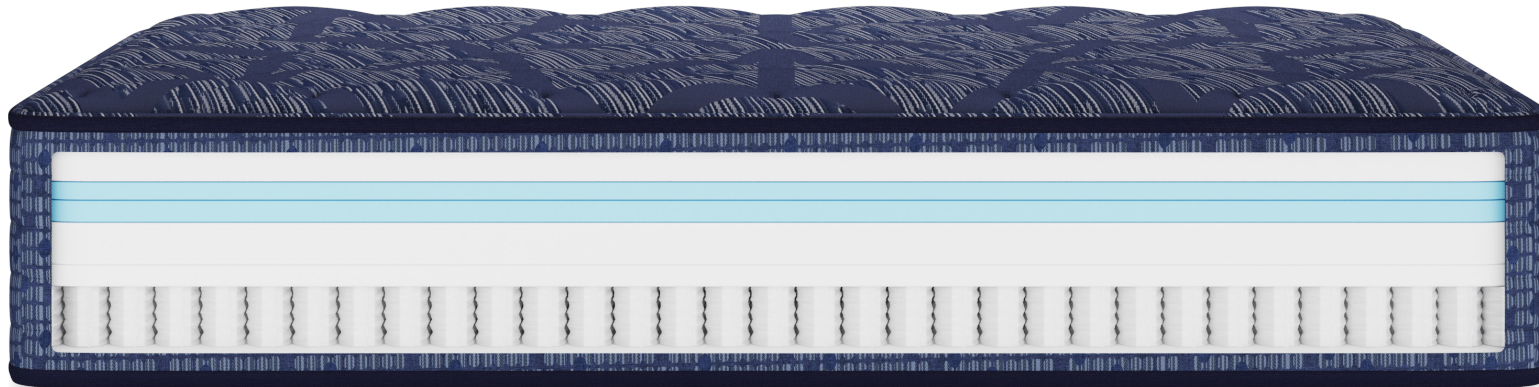

**10 YEAR
WARRANTY**

**100% USA
ASSEMBLED**

**CERTIPUR-US®
CERTIFIED**

**ADJUSTABLE
BASE COMPATIBLE**

mattress1st®

by 

Falls Creek

Plush
15" Profile