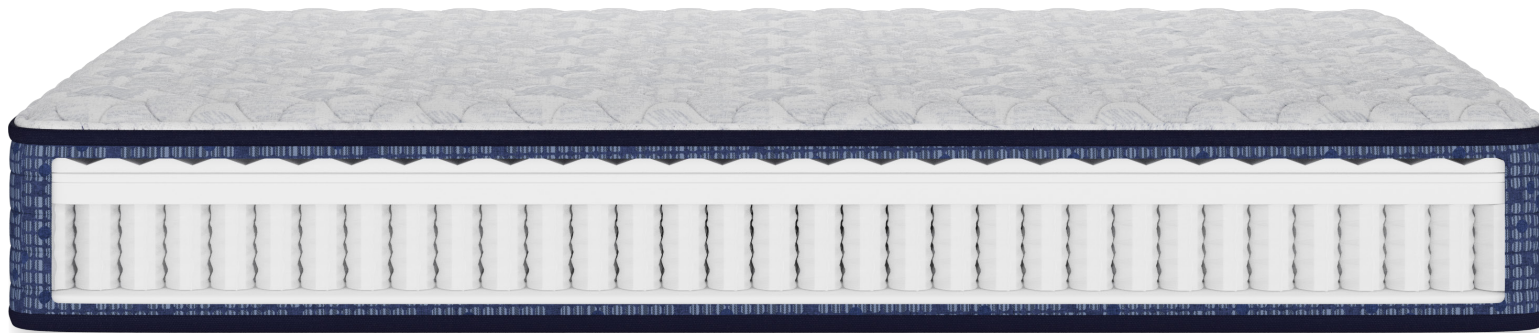

**ADJUSTABLE
BASE COMPATIBLE**

mattress1st®

by 

Baden

Medium Euro Top
10" Profile

- Fire Shield® Fiber
- PillowSoft® Aire
- 805 Edition Custom Support Coil System
- Serta® Base Support Foam

mattress1st®

by 

Celona

Plush
11" Profile

- Fire Shield® Fiber
- PillowSoft® Foam
- PillowSoft® Foam
- Cool Twist® Gel Foam
- 805 Edition Custom Support Coil System
- Serta® Base Support Foam

mattress1st®

by 

Celona

Firm
11.5" Profile

- Fire Shield® Fiber
- PillowSoft® Aire
- PillowSoft® Foam
- Serta® Support Foam
- 805 Edition Custom Support Coil System
- Serta® Base Support Foam

mattress1st®

by 

Celona

Plush Euro Top
11.5" Profile

- Fire Shield® Fiber
- PillowSoft® Aire
- QuiltLoft® Foam
- Cool Twist® Gel Foam
- 805 Edition Custom Support Coil System
- Serta® Base Support Foam