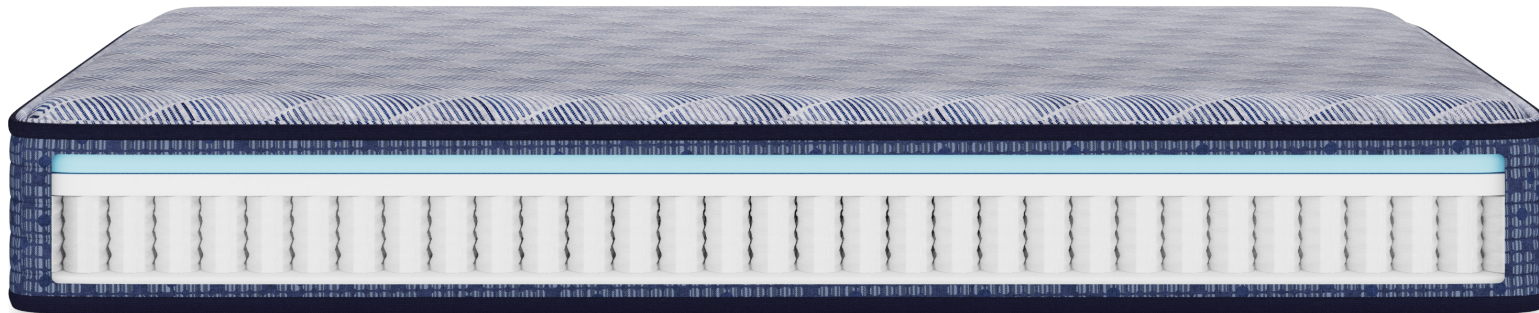

mattress1st®

by

Sharon Hills Firm Hybrid 11" Profile

- Cool Twist® Gel Memory Foam
- Serta® Support Foam
- 825 Edition Custom Support Coil System
- Serta® Base Support Foam

**10 YEAR
WARRANTY**

**100% USA
ASSEMBLED**

**CERTIPUR-US®
CERTIFIED**

**ADJUSTABLE
BASE COMPATIBLE**