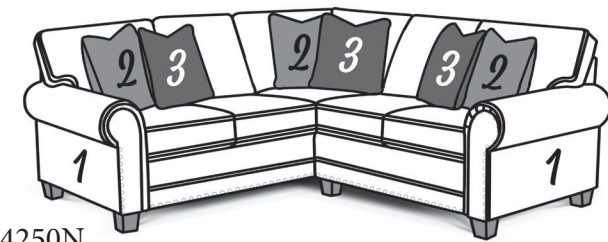

Silas

See digital catalog for most up to date information.

England

FURNITURE CO.

© 2023 England, Inc.

4250/N SERIES Dimensions

		<i>O.A</i> LENGTH	<i>O.A</i> DEPTH	<i>O.A</i> HEIGHT	<i>SEAT</i> LENGTH	<i>SEAT</i> DEPTH	<i>SEAT</i> HEIGHT
4254/4254N	Chair	44"	39"	39"	24"	22"	22"
4255/4255N	Sofa	85"	39"	39"	66"	22"	22"
4256/4256N	Loveseat	63"	39"	39"	44"	22"	22"
4257/4257N	Ottoman	27"	23"	18"			
4250-22	Wedge Seat	38"	38"	39"	22"	22"	22"
4250-23/425023N	RAF Sofa	76"	39"	39"	66"	22"	22"
4250-24/425024N	LAF Sofa	76"	39"	39"	66"	22"	22"
4250-27/425027N	RAF Loveseat	54"	39"	39"	44"	22"	22"
4250-28/425028N	LAF Loveseat	54"	39"	39"	44"	22"	22"
4250-39/425039N	Armless Chair	22"	39"	39"	22"	22"	22"
4250-63/-425063N	RAF Corner Sofa	90"	39"	39"	66"	22"	22"
4250-64/-425064N	LAF Corner Sofa	90"	39"	39"	66"	22"	22"

*SPECIAL FABRIC INSTRUCTIONS
LOVESEAT, CHAIR: 1st: Body, 2nd: Pillow
SOFA, -23/-24, -27/-28, -63/-64:
1st: Body, 2nd: Outside Pillow(s), 3rd: Inside Pillow(s)

Fabric in Photo: Lawson Slate p/p Tarte Driftwood & Encinitas Stone; EZ2G052 Capella Stone; 76581LN Evolution Deep Blue

Oct 23

Features

Cushions/Backs	Sinuus Wire
Cushions/Back/Semi-Attached	Block foam with polyester fiber wrap
Cushions/Seat	Block foam with polyester fiber wrap
Cushions/Ventilated	Standard except ottoman
Fabric Types Available	1, 6, 11, 12, 14; Chair/Otto also 22
Interlocking Bracket	Standard on all modular pieces
Legs/Wood	2.75" x 3.625" x 3.75" H. (Screw-In)
Options/Available	• CK - Coil Cushions except the Otto • DP - Feather Blend Pillows • FK - Frame Coil (Coil Core) except the Otto

Pillows/Contrasting Standard (Chair: One; Loveseat, -23/-24, -27/-28: Two ea; Sofa, -63/-64: Four ea — 20" x 20")

Pillows/Matching Available
Pillows/Fabric Types Available 1, 2, 3, 4, 6, 11, 12, 14, 15, 16, 22, 24