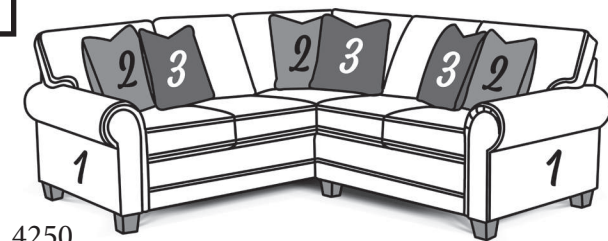

*SPECIAL FABRIC INSTRUCTIONS
LOVESEAT, CHAIR: 1st: Body, 2nd: Pillow
SOFA, -23/-24, -27/-28, -63/-64:
1st: Body, 2nd: Outside Pillow(s), 3rd: Inside Pillow(s)

Fabric in Photo: Lawson Slate p/p Tarte Driftwood & Encinitas Stone; EZ2G052 Capella Stone; 76581LN Evolution Deep Blue

Oct 23

Features

Cushions/Backs	Sinuus Wire
Cushions/Back/Semi-Attached	Block foam with polyester fiber wrap
Cushions/Seat	Block foam with polyester fiber wrap
Cushions/Ventilated	Standard except ottoman
Fabric Types Available	1, 6, 11, 12, 14; Chair/Otto also 22
Interlocking Bracket	Standard on all modular pieces
Legs/Wood	2.75" x 3.625" x 3.75" H. (Screw-In)
Options/Available	• CK - Coil Cushions except the Otto • DP - Feather Blend Pillows • FK - Frame Coil (Coil Core) except the Otto

Pillows/Contrasting Standard (Chair: One; Loveseat, -23/-24, -27/-28: Two ea; Sofa, -63/-64: Four ea — 20" x 20")

Pillows/Matching Available
Pillows/Fabric Types Available 1, 2, 3, 4, 6, 11, 12, 14, 15, 16, 22, 24

Seat Construction Sinuous Wire
Seating/Loose/Reversible Standard except Otto

Trim/Brass Nails Standard on 4250N

Welt/Matching Standard, also on pillows

Wood Trim Dark Brown finish on legs

N = Nails

4250