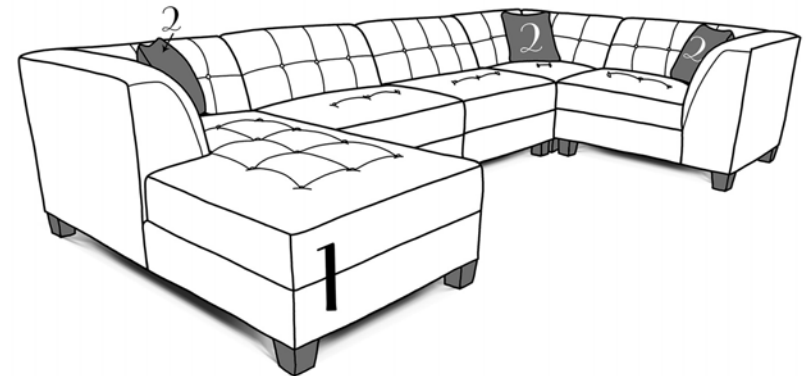

Miller

4M00 SERIES

© 2021 England, Inc.

Dimensions

	<i>O.A</i> <i>LENGTH</i>	<i>O.A</i> <i>DEPTH</i>	<i>O.A</i> <i>HEIGHT</i>	<i>SEAT</i> <i>LENGTH</i>	<i>SEAT</i> <i>DEPTH</i>	<i>SEAT</i> <i>HEIGHT</i>
4M00-05 RAF Chaise Lounge	38"	66"	31"	23"	52"	20"
4M00-06 LAF Chaise Lounge	38"	66"	31"	23"	52"	20"
4M00-22 Wedge Seat	35"	35"	31"	22"	22"	20"
4M00-35 RAF Chair	45"	35"	31"	31"	22"	20"
4M00-36 LAF Chair	45"	35"	31"	31"	22"	20"
4M00-39 Armless Chair	35"	35"	31"	35"	22"	20"
4M07 Ottoman	35"	30"	20"			

Fabric in Photo: Joshua Platinum p/p Somerfield Slate

June 21

*SPECIAL FABRIC INSTRUCTIONS
-05/-06, -22, -35/-36: 1st: Body, 2nd: Pillow

Features

- **Cushions/Backs** Sinuous Wire
- **Cushions/Back/Attached** Block foam with polyester fiber wrap
- **Cushions/Seat** Block foam with polyester fiber wrap
- **Fabric Types Available** 1, 6, 11, 12, 14; Ottoman also Type 22
- **Legs/Wood** 2.75" x 3.625" x 4" H. Tapered (Screw-In)
- **Options/Available**
  - **DP** - Feather Blend Pillows
- *(Additional Charge)*
- **Pillows/Contrasting** Standard
  (-05/-06, -22, -35/-36: One ea — 19" x 19")
- **Pillows/Matching** Available
- **Pillow/Fabric Types Available** 1, 2, 3, 4, 6, 11, 12, 14, 15, 16, 22, 24
- **Seat Construction - Frame Coil** Sinuous Wire w/Frame Coil
- **Seating/Tight** Standard
- **Wood Trim** Dark brown finish on legs