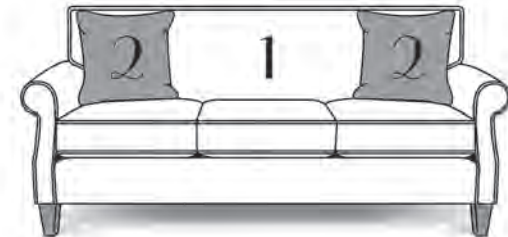

Available

1, 2, 3, 4, 6, 11, 12, 14, 15, 16, 22, 24

Sinuous Wire

Standard on -05/-06 only

Standard

Standard, also on pillows

Dark Brown finish on legs

Brantley
5630 SERIES