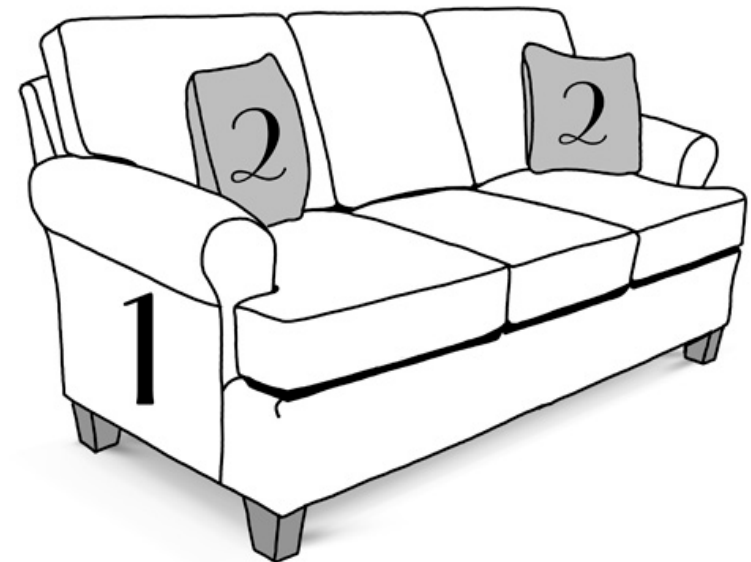

Fabric in Photo: Embrace Grey* p/p Amerie Portrait

Oct 21

**Discontinued fabric for viewing purposes only.*

***SPECIAL FABRIC INSTRUCTION**
SOFA & LOVESEAT: 1st: Body, 2nd: Pillows

Features

Cushions/Backs	Sinuous Wire
Cushions/Back/Semi-Attached	Block foam with polyester fiber wrap
Cushions/Seat	Block foam with polyester fiber wrap
Cushions/Ventilated	Standard
Fabric Types Available	1, 6, 11, 14; Chair & Otto also 22
Legs/Wood	3.75" x 2.5" x 5" H. Tapered (<i>Screw-In</i>)
Options/Available	<ul style="list-style-type: none"> ● CK - Coil cushions except the Ottoman ● DP - Feather Blend Pillows ● FK - Frame Coil (Coil Core) except Ottoman
<i>(Additional Charge)</i>	
Pillows/Contrasting	Standard (Sofa & Loveseat: Two ea — 17" x 17")
Pillows/Matching	Available
Pillow/Fabric Types Available	1, 2, 3, 4, 6, 11, 12, 14, 15, 16, 22, 24
Seat Construction	Sinuous Wire
Seating/Loose/Reversible	Standard
Welt/Matching	Standard, also on pillows
Wood Trim	Dark Brown finish on legs