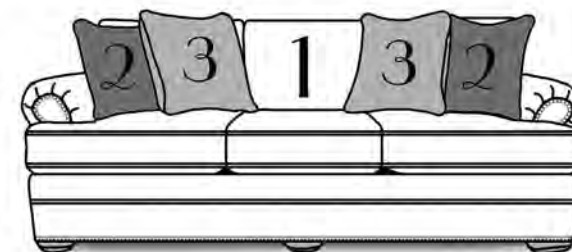

Knox

6M00/6MOON SERIES

© 2020 England, Inc.

Dimensions

		O.A LENGTH	O.A DEPTH	O.A HEIGHT	SEAT LENGTH	SEAT DEPTH	SEAT HEIGHT
6M00-04/6M0004N	Chair & 1/2	53"	43"	40"	31"	25"	22"
6M05/6M05N	Sofa	96"	43"	40"	74"	25"	22"
6M06/6M06N	Loveseat	72"	43"	40"	50"	25"	22"
6M07/6M07N	Ottoman	39"	25"	19"			

Fabric in Photo: King Kong Otter p/p Anton Otter & Augsburg Otter

Aug 20

Features

Cushions/Back	Sinuous Wire
Cushions/Back/Semi-Attached	Polyester fiber fill in a Channel Bag - <i>Zipper Access</i>
Cushions/Seat	Block foam with polyester fiber wrap
Cushions/Ventilated	Standard
Fabric Types Available	1, 6, 11, 14; Chair & Ottoman also 22
Legs/Wood	6.75" x 2" Bun (Screw-In)
Options/Available <i>(Additional Charge)</i>	● CK: Coil Cushion, except ottoman ● DP: Feather Blend Pillows ● FK: Frame Coil (Coil Core) except ottoman
Pillows/ Contrasting	Standard (Sofa: Four ea- 23" x 23"; Loveseat: Two ea- 23" x 23")
Pillows/Matching	Available
Pillows/Fabric Types Available	1, 2, 3, 4, 6, 11, 12, 14, 15, 16, 22, 24
Seat Construction	Sinuous Wire
Seating/Loose/Reversible	Standard
Trim-Brass	Standard on 6M00N only
Welt Matching	Standard, also on pillows
Wood Trim	Medium Brown finish on legs

*SPECIAL FABRIC INSTRUCTIONS

SOFA: 1st: Body, 2nd: Outside Pillow, 3rd: Inside Pillow

CHAIR & LOVESEAT: 1st: Body, 2nd: Pillow

N = Nails