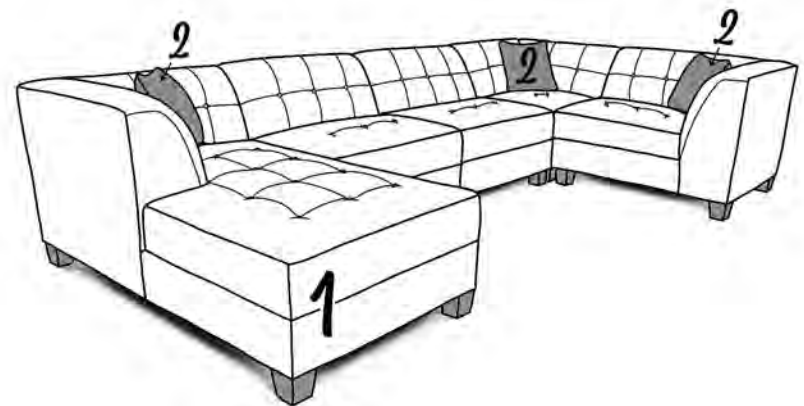

Miller

4M00 SERIES

© 2023 England, Inc.

Dimensions

	<i>O.A</i> <i>LENGTH</i>	<i>O.A</i> <i>DEPTH</i>	<i>O.A</i> <i>HEIGHT</i>	<i>SEAT</i> <i>LENGTH</i>	<i>SEAT</i> <i>DEPTH</i>	<i>SEAT</i> <i>HEIGHT</i>
4M00-05 RAF Chaise Lounge	38"	66"	31"	23"	52"	20"
4M00-06 LAF Chaise Lounge	38"	66"	31"	23"	52"	20"
4M00-22 Wedge Seat	35"	35"	31"	22"	22"	20"
4M00-35 RAF Chair	45"	35"	31"	31"	22"	20"
4M00-36 LAF Chair	45"	35"	31"	31"	22"	20"
4M00-39 Armless Chair	35"	35"	31"	35"	22"	20"
4M07 Ottoman	35"	30"	20"			

Fabric in Photo: Joshua Platinum p/p Somerfield Slate

Apr 23

*SPECIAL FABRIC INSTRUCTIONS
-05/-06, -22, -35/-36: 1st: Body, 2nd: Pillow

Features

Cushions/Backs	Sinuous Wire
Cushions/Back/Attached	Block foam with polyester fiber cap
Cushions/Seat	Block foam with polyester fiber cap
Fabric Types Available	1, 6, 11, 12, 14; Ottoman also Type 22
Legs/Wood	2.75" x 3.625" x 4" H. Tapered (Screw-In)
Options/Available	● DP - Feather Blend Pillows
<i>(Additional Charge)</i>	
Pillows/Contrasting	Standard (-05/-06, -22, -35/-36: One ea — 20" x 20")
Pillows/Matching	Available
Pillow/Fabric Types Available	1, 2, 3, 4, 6, 11, 12, 14, 15, 16, 22, 24
Seat Construction - Frame Coil	Sinuous Wire w/Frame Coil
Seating/Tight	Standard
Wood Trim	Dark brown finish on legs