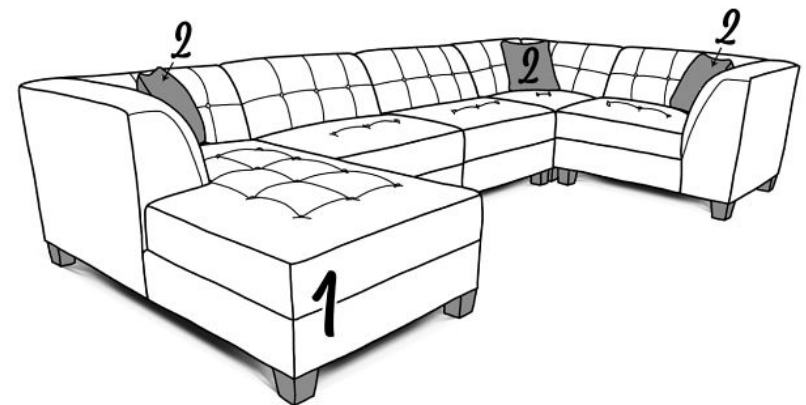

Miller

4M00 SERIES

© 2023 England, Inc.

Dimensions

	<i>O.A</i> <i>LENGTH</i>	<i>O.A</i> <i>DEPTH</i>	<i>O.A</i> <i>HEIGHT</i>	<i>SEAT</i> <i>LENGTH</i>	<i>SEAT</i> <i>DEPTH</i>	<i>SEAT</i> <i>HEIGHT</i>
4M00-05 RAF Chaise Lounge	38"	66"	31"	23"	52"	20"
4M00-06 LAF Chaise Lounge	38"	66"	31"	23"	52"	20"
4M00-22 Wedge Seat	35"	35"	31"	22"	22"	20"
4M00-35 RAF Chair	45"	35"	31"	31"	22"	20"
4M00-36 LAF Chair	45"	35"	31"	31"	22"	20"
4M00-39 Armless Chair	35"	35"	31"	35"	22"	20"
4M07 Ottoman	35"	30"	20"			

Fabric in Photo: Joshua Platinum p/p Somerfield Slate

Apr 23

*SPECIAL FABRIC INSTRUCTIONS
-05/-06, -22, -35/-36: 1st: Body, 2nd: Pillow

Features

Cushions/Backs	Sinuous Wire
Cushions/Back/Attached	Block foam with polyester fiber cap
Cushions/Seat	Block foam with polyester fiber cap
Fabric Types Available	1, 6, 11, 12, 14; Ottoman also Type 22
Legs/Wood	2.75" x 3.625" x 4" H. Tapered (Screw-In)
Options/Available <i>(Additional Charge)</i>	● DP - Feather Blend Pillows
Pillows/Contrasting	Standard (-05/-06, -22, -35/-36: One ea — 20" x 20")
Pillows/Matching	Available
Pillow/Fabric Types Available	1, 2, 3, 4, 6, 11, 12, 14, 15, 16, 22, 24
Seat Construction - Frame Coil	Sinuous Wire w/Frame Coil
Seating/Tight	Standard
Wood Trim	Dark brown finish on legs