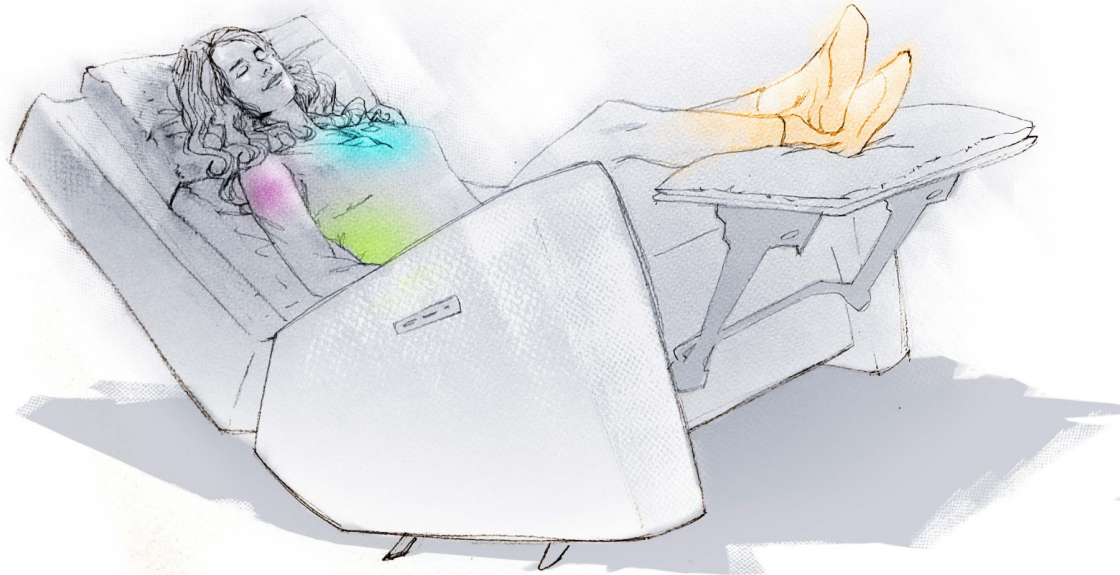

**ZERO GRAVITY**

**FLEXSTEEL®**

**LATITUDES ZERO GRAVITY**

FLEXSTEEL®  
ZERO GRAVITY

**RECLINE. RELAX. REPEAT.**

Flexsteel's Zero Gravity recline technology allows you to achieve the optimal neutral body position to reduce strain and tension and help you reach the perfect comfort level.

**REDUCE PRESSURE**

Minimizes pressure and strain on the spine

**REDUCE PAIN**

Relieves back pain and eases sore muscles

**REDUCE SWELLING**

Improves circulation and soothes swelling

**AMPLIFY BREATHING**

Assists with heart function and increases lung capacity