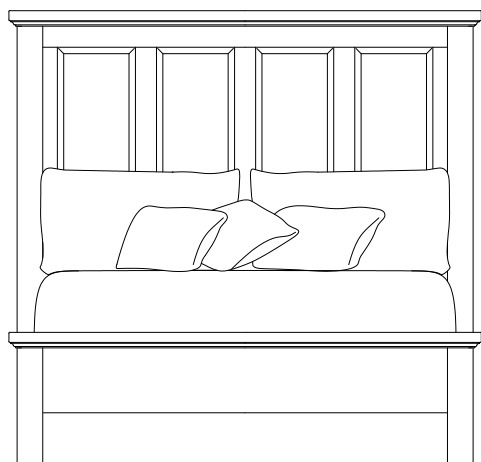

MAPLE ROAD COLLECTION

115 - WEATHERED GREY

117 - MAPLE SYRUP

118 - AMISH ANTIQUE

A.