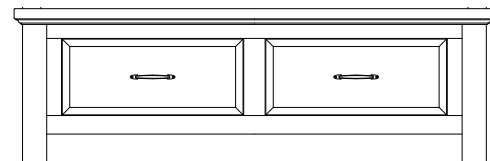

MAPLE ROAD COLLECTION

115 - WEATHERED GREY

117 - MAPLE SYRUP

118 - AMISH ANTIQUE

C. D.

A. Mansion Bed

- -559 Mansion Headboard, 5/0
  65⁵/₈ x 3¹/₄ x 62
- -955 Low Profile Footboard, 5/0
  64⁵/₈ x 4 x 18
- -722 Wood Rails, 5/0
  includes 5 slats/1 leg
  82 x 1 x 7³/₄

- -669 Mansion Headboard, 6/6
  81⁵/₈ x 3¹/₄ x 62
- -966 Low Profile Footboard, 6/6
  81⁵/₈ x 4 x 18
- -733 Wood Rails, 6/6
  82 x 7³/₄
- MS2 Metal Support Slats
  (set of 3 for use w/king beds)
  9 x 49 x 3¹/₄

B. Slat Poster Bed

- -558 Slat Poster Headboard, 5/0
  62⁵/₈ x 3⁵/₈ x 60
- -855 Slat Poster Footboard, 5/0
  62⁵/₈ x 3⁵/₈ x 32
- -722 Wood Rails, 5/0
  includes 5 slats/1 leg
  82 x 1 x 7³/₄

- -668 Slat Poster Headboard, 6/6
  79⁵/₈ x 3⁵/₈ x 60
- -866 Slat Poster Footboard, 6/6
  79⁵/₈ x 3⁵/₈ x 32
- -733 Wood Rails, 6/6
  82 x 7³/₄
- MS2 Metal Support Slats
  (set of 3 for use w/king beds)
  9 x 49 x 3¹/₄

C. Mansion Storage Bed

or D. Slat Poster Storage Bed

- -559 Mansion Headboard, 5/0
  65⁵/₈ x 3¹/₄ x 62
- or
- -558 Slat Poster Headboard, 5/0
  62⁵/₈ x 3⁵/₈ x 60
- -050B Storage Footboard, 5/0
  2 Drawers
  64⁵/₈ x 3¹/₄ x 20³/₄
- -502 Storage Bed Rails, 5/0 - 6/6
  82 x 1 x 12³/₈
- AP-555T Slat Roll, 5/0

- -669 Mansion Headboard, 6/6
  81⁵/₈ x 3¹/₄ x 62
- -066B Storage Footboard, 6/6
  2 Drawers
  81⁵/₈ x 3¹/₄ x 20³/₄
- -502 Storage Bed Rails, 5/0 - 6/6
  82 x 1 x 12³/₈
- AP-666T Slat Roll, 6/6

E. -003 Triple Dresser

- 7 Drawers
  62 x 19 x 38

F. -446 Landscape Mirror

- Beveled Glass
  38³/₁₆ x 1¹/₂ x 38³/₁₆

G. -115 Chest

- 5 Drawers
  42 x 19 x 47

H. -116 Sweater Chest

- 8 Drawers 2 Doors
  50 x 19 x 58

I. -227 Nightstand

- 2 Drawers
  27 x 16 x 27