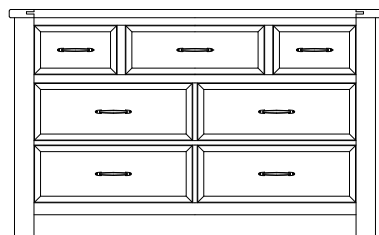

MAPLE ROAD COLLECTION

115 - WEATHERED GREY

117 - MAPLE SYRUP

118 - AMISH ANTIQUE

E.

A. Mansion Bed

- -559 Mansion Headboard, 5/0
  65⁵/₈ x 3¹/₄ x 62
- -955 Low Profile Footboard, 5/0
  64⁵/₈ x 4 x 18
- -722 Wood Rails, 5/0
  includes 5 slats/1 leg
  82 x 1 x 7³/₄

- -669 Mansion Headboard, 6/6
  81⁵/₈ x 3¹/₄ x 62
- -966 Low Profile Footboard, 6/6
  81⁵/₈ x 4 x 18
- -733 Wood Rails, 6/6
  82 x 7³/₄
- MS2 Metal Support Slats
  (set of 3 for use w/king beds)
  9 x 49 x 3¹/₄

B. Slat Poster Bed

- -558 Slat Poster Headboard, 5/0
  62⁵/₈ x 3⁵/₈ x 60
- -855 Slat Poster Footboard, 5/0
  62⁵/₈ x 3⁵/₈ x 32
- -722 Wood Rails, 5/0
  includes 5 slats/1 leg
  82 x 1 x 7³/₄

- -668 Slat Poster Headboard, 6/6
  79⁵/₈ x 3⁵/₈ x 60
- -866 Slat Poster Footboard, 6/6
  79⁵/₈ x 3⁵/₈ x 32
- -733 Wood Rails, 6/6
  82 x 7³/₄
- MS2 Metal Support Slats
  (set of 3 for use w/king beds)
  9 x 49 x 3¹/₄

C. Mansion Storage Bed

or D. Slat Poster Storage Bed

- -559 Mansion Headboard, 5/0
  65⁵/₈ x 3¹/₄ x 62
- or
- -558 Slat Poster Headboard, 5/0
  62⁵/₈ x 3⁵/₈ x 60
- -050B Storage Footboard, 5/0
  2 Drawers
  64⁵/₈ x 3¹/₄ x 20³/₄
- -502 Storage Bed Rails, 5/0 - 6/6
  82 x 1 x 12³/₈
- AP-555T Slat Roll, 5/0

- -669 Mansion Headboard, 6/6
  81⁵/₈ x 3¹/₄ x 62
- -066B Storage Footboard, 6/6
  2 Drawers
  81⁵/₈ x 3¹/₄ x 20³/₄
- -502 Storage Bed Rails, 5/0 - 6/6
  82 x 1 x 12³/₈
- AP-666T Slat Roll, 6/6

E. -003 Triple Dresser

- 7 Drawers
  62 x 19 x 38

F. -446 Landscape Mirror

- Beveled Glass
  38³/₁₆ x 1¹/₂ x 38³/₁₆

G. -115 Chest

- 5 Drawers
  42 x 19 x 47

H. -116 Sweater Chest

- 8 Drawers 2 Doors
  50 x 19 x 58

I. -227 Nightstand

- 2 Drawers
  27 x 16 x 27