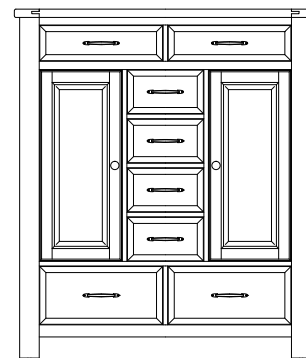

H.

A. Mansion Bed

- -559 Mansion Headboard, 5/0
  65⁵/₈ x 3¹/₄ x 62
- -955 Low Profile Footboard, 5/0
  64⁵/₈ x 4 x 18
- -722 Wood Rails, 5/0
  includes 5 slats/1 leg
  82 x 1 x 7³/₄

- -669 Mansion Headboard, 6/6
  81⁵/₈ x 3¹/₄ x 62
- -966 Low Profile Footboard, 6/6
  81⁵/₈ x 4 x 18
- -733 Wood Rails, 6/6
  82 x 7³/₄
- MS2 Metal Support Slats
  (set of 3 for use w/king beds)
  9 x 49 x 3¹/₄

B. Slat Poster Bed

- -558 Slat Poster Headboard, 5/0
  62⁵/₈ x 3⁵/₈ x 60
- -855 Slat Poster Footboard, 5/0
  62⁵/₈ x 3⁵/₈ x 32
- -722 Wood Rails, 5/0
  includes 5 slats/1 leg
  82 x 1 x 7³/₄

- -668 Slat Poster Headboard, 6/6
  79⁵/₈ x 3⁵/₈ x 60
- -866 Slat Poster Footboard, 6/6
  79⁵/₈ x 3⁵/₈ x 32
- -733 Wood Rails, 6/6
  82 x 7³/₄
- MS2 Metal Support Slats
  (set of 3 for use w/king beds)
  9 x 49 x 3¹/₄

C. Mansion Storage Bed

or D. Slat Poster Storage Bed

- -559 Mansion Headboard, 5/0
  65⁵/₈ x 3¹/₄ x 62
- or
- -558 Slat Poster Headboard, 5/0
  62⁵/₈ x 3⁵/₈ x 60
- -050B Storage Footboard, 5/0
  2 Drawers
  64⁵/₈ x 3¹/₄ x 20³/₄
- -502 Storage Bed Rails, 5/0 - 6/6
  82 x 1 x 12³/₈
- AP-555T Slat Roll, 5/0

- -669 Mansion Headboard, 6/6
  81⁵/₈ x 3¹/₄ x 62
- -066B Storage Footboard, 6/6
  2 Drawers
  81⁵/₈ x 3¹/₄ x 20³/₄
- -502 Storage Bed Rails, 5/0 - 6/6
  82 x 1 x 12³/₈
- AP-666T Slat Roll, 6/6

E. -003 Triple Dresser

- 7 Drawers
  62 x 19 x 38

F. -446 Landscape Mirror

- Beveled Glass
  38³/₁₆ x 1¹/₂ x 38³/₁₆

G. -115 Chest

- 5 Drawers
  42 x 19 x 47

H. -116 Sweater Chest

- 8 Drawers 2 Doors
  50 x 19 x 58

I. -227 Nightstand

- 2 Drawers
  27 x 16 x 27