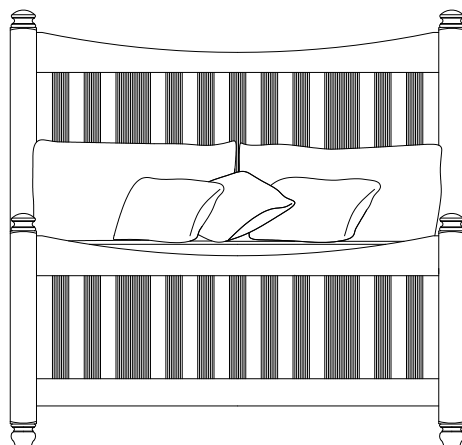

MAPLE ROAD COLLECTION

115 - WEATHERED GREY

117 - MAPLE SYRUP

118 - AMISH ANTIQUE

B.

A. Mansion Bed

- -559 Mansion Headboard, 5/0
  65⁵/₈ x 3¹/₄ x 62
- -955 Low Profile Footboard, 5/0
  64⁵/₈ x 4 x 18
- -722 Wood Rails, 5/0
  includes 5 slats/1 leg
  82 x 1 x 7³/₄

- -669 Mansion Headboard, 6/6
  81⁵/₈ x 3¹/₄ x 62
- -966 Low Profile Footboard, 6/6
  81⁵/₈ x 4 x 18
- -733 Wood Rails, 6/6
  82 x 7³/₄
- MS2 Metal Support Slats
  (set of 3 for use w/king beds)
  9 x 49 x 3¹/₄

B. Slat Poster Bed

- -558 Slat Poster Headboard, 5/0
  62⁵/₈ x 3⁵/₈ x 60
- -855 Slat Poster Footboard, 5/0
  62⁵/₈ x 3⁵/₈ x 32
- -722 Wood Rails, 5/0
  includes 5 slats/1 leg
  82 x 1 x 7³/₄

- -668 Slat Poster Headboard, 6/6
  79⁵/₈ x 3⁵/₈ x 60
- -866 Slat Poster Footboard, 6/6
  79⁵/₈ x 3⁵/₈ x 32
- -733 Wood Rails, 6/6
  82 x 7³/₄
- MS2 Metal Support Slats
  (set of 3 for use w/king beds)
  9 x 49 x 3¹/₄

C. Mansion Storage Bed

or D. Slat Poster Storage Bed

- -559 Mansion Headboard, 5/0
  65⁵/₈ x 3¹/₄ x 62
- or
- -558 Slat Poster Headboard, 5/0
  62⁵/₈ x 3⁵/₈ x 60
- -050B Storage Footboard, 5/0
  2 Drawers
  64⁵/₈ x 3¹/₄ x 20³/₄
- -502 Storage Bed Rails, 5/0 - 6/6
  82 x 1 x 12³/₈
- AP-555T Slat Roll, 5/0

- -669 Mansion Headboard, 6/6
  81⁵/₈ x 3¹/₄ x 62
- -066B Storage Footboard, 6/6
  2 Drawers
  81⁵/₈ x 3¹/₄ x 20³/₄
- -502 Storage Bed Rails, 5/0 - 6/6
  82 x 1 x 12³/₈
- AP-666T Slat Roll, 6/6

E. -003 Triple Dresser

- 7 Drawers
  62 x 19 x 38

F. -446 Landscape Mirror

- Beveled Glass
  38³/₁₆ x 1¹/₂ x 38³/₁₆

G. -115 Chest

- 5 Drawers
  42 x 19 x 47

H. -116 Sweater Chest

- 8 Drawers 2 Doors
  50 x 19 x 58

I. -227 Nightstand

- 2 Drawers
  27 x 16 x 27