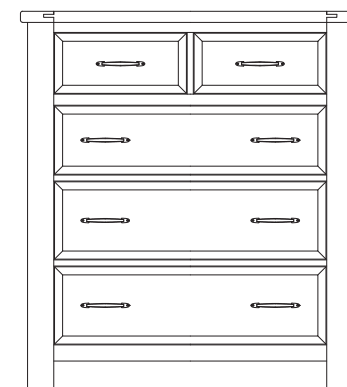

MADE IN USA

C. -446 Landscape Mirror

Beveled Glass
38³/₁₆ x 1¹/₂ x 38³/₁₆

D. -003 Triple Dresser

7 Drawers
62 x 19 x 38

E. -447 Scalloped Mirror

Beveled Glass
38¹/₄ x 2 x 36¹/₄

F. -115 Chest