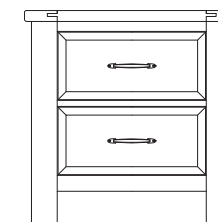

G. -227 Nightstand

-2 Drawers
27 x 16 x 27