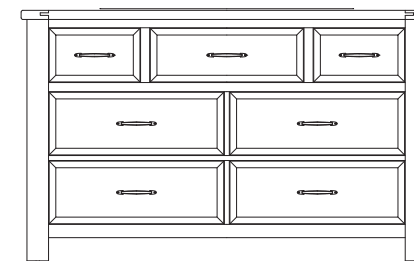

MADE IN USA

C. -446 Landscape Mirror

Beveled Glass
38³/₁₆ x 1¹/₂ x 38³/₁₆

D. -003 Triple Dresser

7 Drawers
62 x 19 x 38

E. -447 Scalloped Mirror

Beveled Glass
38¹/₄ x 2 x 36¹/₄

F. -115 Chest