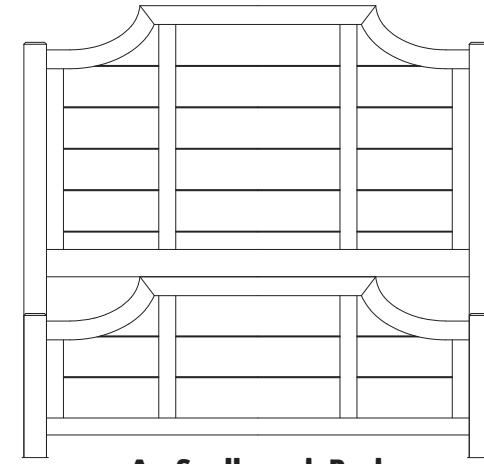

-116 MAPLE ROAD

Soft White/Natural Maple Top

A. Scalloped Bed

-557 Scalloped Headboard, 5/0
62³/₈ x 2¹/₈ x 60¹/₄
-755 Scalloped Footboard, 5/0
62³/₈ x 2¹/₈ x 24¹/₄
-722 Wood Rails, 5/0
includes 5 slats/1 leg
82 x 5³/₄

-667 Scalloped Headboard, 6/6
79³/₈ x 2¹/₈ x 62¹/₄

-766 Scalloped Footboard, 6/6
79³/₈ x 2¹/₈ x 26¹/₄

-733 Wood Rails, 6/6
82 x 5³/₄

or
Cal King Bed substitute wood rail only

-944 Wood Rails, 6/0
86 x 5³/₄

MS-MS2 Metal Support Slats S/3