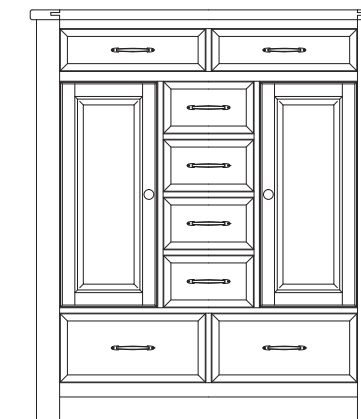

G. -227 Nightstand

-2 Drawers
27 x 16 x 27

H. -116 Sweater Chest

-8 Drawers/Two Doors
50 x 19 x 58