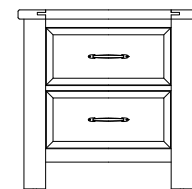

G.

H.

I.

A. Mansion Bed

- 559 Mansion Headboard, 5/0
65⁵/₈ x 3¹/₄ x 62
- 955 Low Profile Footboard, 5/0
64⁵/₈ x 4 x 18
- 722 Wood Rails, 5/0
includes 5 slats/1 leg
82 x 1 x 7³/₄

- 669 Mansion Headboard, 6/6
81⁵/₈ x 3¹/₄ x 62
- 966 Low Profile Footboard, 6/6
81⁵/₈ x 4 x 18
- 733 Wood Rails, 6/6
82 x 7³/₄
- MS2 Metal Support Slats
(set of 3 for use w/king beds)
9 x 49 x 3¹/₄