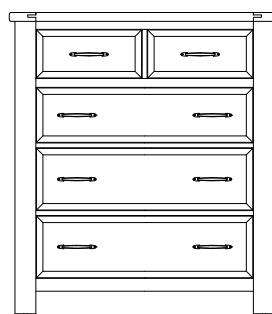

MAPLE ROAD COLLECTION

115 - WEATHERED GREY

117 - MAPLE SYRUP

118 - AMISH ANTIQUE

G.

A. Mansion Bed

- -559 Mansion Headboard, 5/0
  65⁵/₈ x 3¹/₄ x 62
- -955 Low Profile Footboard, 5/0
  64⁵/₈ x 4 x 18
- -722 Wood Rails, 5/0
  includes 5 slats/1 leg
  82 x 1 x 7³/₄

- -669 Mansion Headboard, 6/6
  81⁵/₈ x 3¹/₄ x 62
- -966 Low Profile Footboard, 6/6
  81⁵/₈ x 4 x 18
- -733 Wood Rails, 6/6
  82 x 7³/₄
- MS2 Metal Support Slats
  (set of 3 for use w/king beds)
  9 x 49 x 3¹/₄

B. Slat Poster Bed

- -558 Slat Poster Headboard, 5/0
  62⁵/₈ x 3⁵/₈ x 60
- -855 Slat Poster Footboard, 5/0
  62⁵/₈ x 3⁵/₈ x 32
- -722 Wood Rails, 5/0
  includes 5 slats/1 leg
  82 x 1 x 7³/₄

- -668 Slat Poster Headboard, 6/6
  79⁵/₈ x 3⁵/₈ x 60
- -866 Slat Poster Footboard, 6/6
  79⁵/₈ x 3⁵/₈ x 32
- -733 Wood Rails, 6/6
  82 x 7³/₄
- MS2 Metal Support Slats
  (set of 3 for use w/king beds)
  9 x 49 x 3¹/₄

C. Mansion Storage Bed

or D. Slat Poster Storage Bed

- -559 Mansion Headboard, 5/0
  65⁵/₈ x 3¹/₄ x 62
- or
- -558 Slat Poster Headboard, 5/0
  62⁵/₈ x 3⁵/₈ x 60
- -050B Storage Footboard, 5/0
  2 Drawers
  64⁵/₈ x 3¹/₄ x 20³/₄
- -502 Storage Bed Rails, 5/0 - 6/6
  82 x 1 x 12³/₈
- AP-555T Slat Roll, 5/0

- -669 Mansion Headboard, 6/6
  81⁵/₈ x 3¹/₄ x 62
- -066B Storage Footboard, 6/6
  2 Drawers
  81⁵/₈ x 3¹/₄ x 20³/₄
- -502 Storage Bed Rails, 5/0 - 6/6
  82 x 1 x 12³/₈
- AP-666T Slat Roll, 6/6

E. -003 Triple Dresser

- 7 Drawers
  62 x 19 x 38

F. -446 Landscape Mirror

- Beveled Glass
  38³/₁₆ x 1¹/₂ x 38³/₁₆

G. -115 Chest

- 5 Drawers
  42 x 19 x 47

H. -116 Sweater Chest

- 8 Drawers 2 Doors
  50 x 19 x 58

I. -227 Nightstand

- 2 Drawers
  27 x 16 x 27