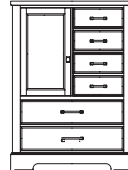

K.

A. Mansion Bed

- -551 Mansion Headboard, 5/0
  63 3/4 x 3 1/2 x 58
- -155 Mansion Footboard, 5/0
  63 3/4 x 3 1/2 x 22
- -922 Wood Rails, 5/0
  includes 5 slats/1 leg
  82 x 1 x 5 1/4

- -661 Mansion Headboard, 6/6
  80 1/2 x 4 x 58

- -166 Mansion Footboard, 6/6
  80 1/2 x 4 x 22

- -933 Wood Rails, 6/6
  requires an MS2
  82 x 1 x 5 1/4

- -944 Wood Rails, 6/0

adapts 6/6 HB/FB to fit Cal King Mattress:

- requires an MS2
- -MS2 Metal Support Slats
  set of 3 for use w/king beds
  49 x 3 1/4 x 9

B. Mansion Platform Bed

- -551 Mansion Headboard, 5/0
  63 3/4 x 3 1/2 x 58
- -155 Mansion Footboard, 5/0
  63 3/4 x 3 1/2 x 22

- -661 Mansion Headboard, 6/6
  80 1/2 x 4 x 58

- -166 Mansion Footboard, 6/6
  80 1/2 x 4 x 22

- -722 Platform Rails, 5/0 & 6/6
  82 x 1 x 5 1/4

C. X Bed

- -557 X Headboard, 5/0
  64 x 4 1/2 x 63 1/4
- -755 X Footboard, 5/0
  64 x 5 1/2 x 29 1/4

- -667 X Headboard, 6/6
  81 x 4 1/2 x 63 1/4

- -766 X Footboard, 6/6
  81 x 5 1/2 x 29 1/4

- -922 Wood Rails, 5/0
  includes 5 slats/1 leg
  82 x 1 x 5 1/4

- -933 Wood Rails, 6/6

requires an MS2
82 x 1 x 5 1/4

- -944 Wood Rails, 6/0

adapts 6/6 HB/FB to fit Cal King Mattress:

- requires an MS2
- -MS2 Metal Support Slats
  set of 3 for use w/king beds
  49 x 3 1/4 x 9

D. Mansion Bed with Storage Footboard

E. X Bed with Storage Footboard

- -551 Mansion Headboard, 5/0
  63 3/4 x 3 1/2 x 58

- or
- -557 X Headboard, 5/0

- 64 x 4 1/2 x 63 1/4

- -050B Storage Footboard, 5/0

- 2 drawers

- 62 1/2 x 23 1/4 x 18 1/4

- -661 Mansion Headboard, 6/6

- 80 1/2 x 4 x 58

- or
- -667 X Headboard, 6/6

- 81 x 4 1/2 x 63 1/4

- -066B Storage Footboard, 6/6

- 2 drawers

- 79 1/2 x 23 1/4 x 18 1/4

- -502 Storage Bed Rails, 5/0-6/6

- 82 x 1 x 12 1/4

- -602 Storage Bed Rails, 6/0

includes mattress support boards

- -555T Slat Roll, 5/0

- -666T Slat Roll, 6/6

F. Mansion Bed with Side Storage

G. X Bed with Side Storage

Note: Storage Unit may be used
on one side or two sides

- -551 Mansion Headboard, 5/0

- 63 3/4 x 3 1/2 x 58

- or
- -557 X Headboard, 5/0

- 64 x 4 1/2 x 63 1/4

- -955 Low Profile Footboard, 5/0

- 62 1/2 x 2 1/2 x 17

- -082B Storage Unit, 5/0 & 6/6

- 3 Drawers

- 82 x 23 1/2 x 16

- -082C Side Rail, 5/0 & 6/6

- 82 x 1 x 7 1/4

- -555T Slat Roll, 5/0

- -661 Mansion Headboard, 6/6

- 80 1/2 x 4 x 58

or

- -667 X Headboard, 6/6

- 81 x 4 1/2 x 63 1/4

- -966 Low Profile Footboard, 6/6

- 79 1/2 x 2 1/2 x 17

- -082B Storage Unit, 5/0 & 6/6

- 3 Drawers

- 82 x 23 1/2 x 16

- -082C Side Rail, 5/0 & 6/6

- 82 x 1 x 7 1/4

- -082D Vertical Support, 6/6

- 79 x 25 x 17 1/2

for use with King 1 side storage bed only

- -666T Slat Roll, 6/6

H. -446 Landscape Mirror

Beveled Glass

- 41 1/2 x 2 1/4 x 39

I. -002 Dresser

- 7 Drawers

- 62 x 19 x 39

J. -115 Chest

- 5 Drawers

- 43 x 19 x 53

K. -117 Standing Chest

- 6 Drawers

1 Door Storage w/Fixed Shelf

& Bottom Shelf

- 43 x 19 x 58 1/4

L. -004 Linen Chest

- 8 Drawers

- 50 x 19 x 48 1/4

M. -227 Nightstand

- 3 Drawers

- 28 x 16 x 27 1/2