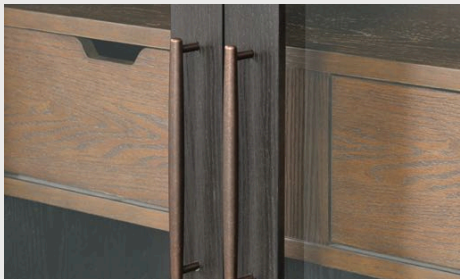

Glass door fronts