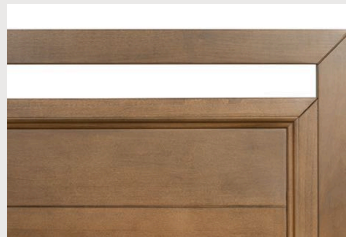

Outlets & USB  
Ports

FLEXSTEEL®

W1032 ARLINGTON

Honey Finish

Dark Bronze Tapered Bar Pull

Open Framed Headboard

Outlet & USB Ports

FLEXSTEEL®

W1031 ARLINGTON

Espresso  
Finish

Dark Bronze  
Tapered Bar Pull

Open Framed  
Headboard

Outlet & USB  
Ports

FLEXSTEEL®

W1067 VERONA

USB-A+C & Power  
Outlets (-863)