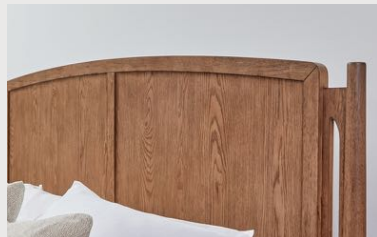

Panel
Headboard