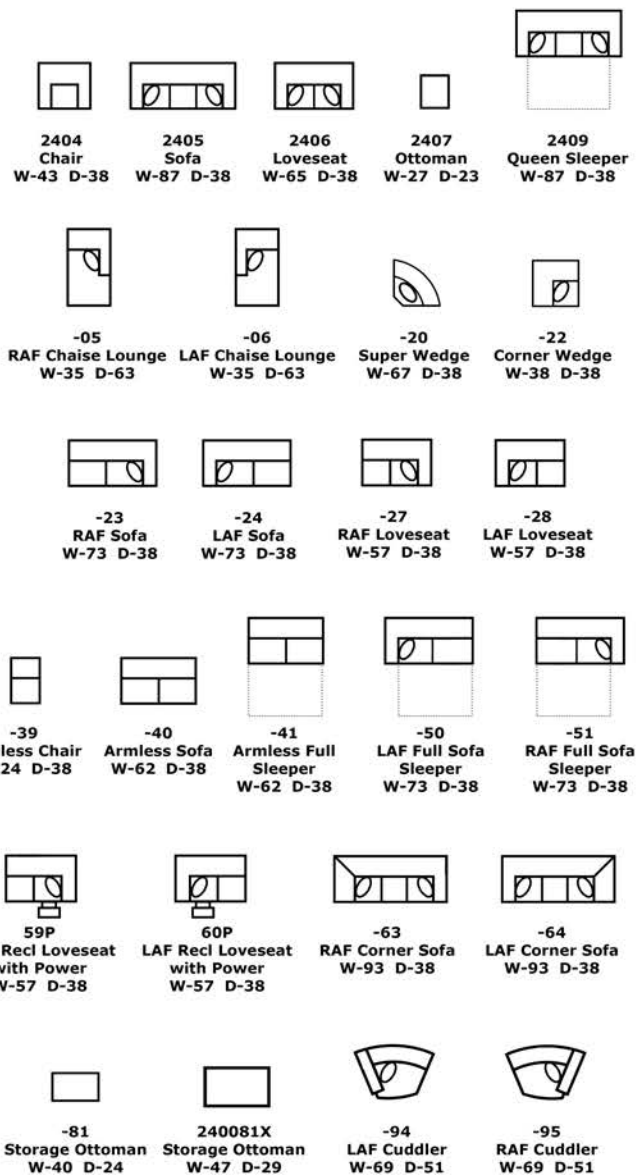

We do our best to provide the most accurate dimensions. However, as with all handcrafted products, dimensions are approximate.

MALIBU

2400

Features your favorite sectional pieces, sofa, loveseat, sleeper, chair, ottoman, and storage ottoman.

The Graystone end table is featured in the above image.

2400: Available in fabric types: 1, *6, 11, 12, 14;
 Chair, Ottoman, and Storage Ottomans also type 22;
 *Type 6 is not available on -59P and -60P

AVAILABLE PIECES

CONFIGURATIONS