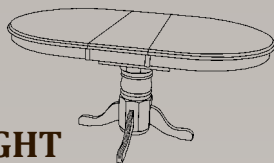

DLU-TBX-4266

AVAILABLE IN REGULAR & CAFÉ HEIGHT

OVAL BUTTERFLY LEAF PEDESTAL TABLE

Features self-storing 12" butterfly leaf

42" x 54" x 66"