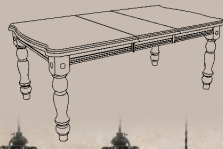

DLU-SLT-4272