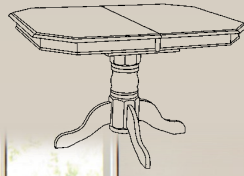

### 42" ROUND DROP LEAF TABLE

ALL FINISHES AVAILABLE IN  
REGULAR & CAFÉ HEIGHT

DLU-TPD-4242-BCH-T (TOP)

DLU-TPD-4242-BCH-CB (CAFÉ BASE)

DLU-B24-AB Swivel Stool

DLU-TPD-4242-BCH-T (TOP)

DLU-TPD-4242-BCH-B (BASE)

# DLU-TCP-3660

**CLIPPED EDGE  
SELF-STORING 12" LEAF  
PEDESTAL TABLE**

**36" x 48" x 60"**

**DLU-TCP-3660-LO-T (Top)**

**DLU-TCP-3660-LO-B (Base)**

**DLU-820-LO Chairs**

**DLU-TCP-3660-BCH-T (Top)**

**DLU-TCP-3660-BCH-B (Base)**