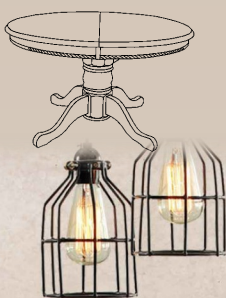

DLU-TBX-4866

ROUND BUTTERFLY

LEAF TABLE

With self-storing 18" butterfly leaf
48" x 48" x 66"