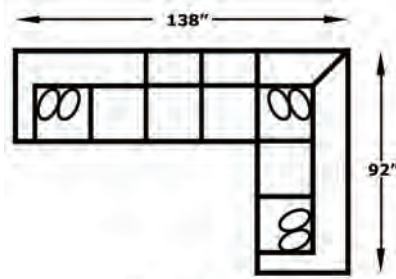

We do our best to provide the most accurate dimensions. However, as with all handcrafted products, dimensions are approximate.

Features your favorite sectional pieces.

The Caylor ottoman (4550) and Ezra (4610) accent chair is featured in the image above.

-39
Armless Chair
W-23 D-38

-63
RAF Corner Sofa
W-92 D-38

-64
LAF Corner Sofa
W-92 D-38

England
FURNITURE CO.

a L A B O Y company

CUSTOM
for YOU
FAST by US!

CONFIGURATIONS

-64, -39, -39, -27

-28, -39, -39, -63

-64, -39, -27, -25

-25, -28, -39, -63

-28, -20, -27

-28, -39, -20, -39, -27

-64, -39, -27

-28, -39, -63

-64, -27