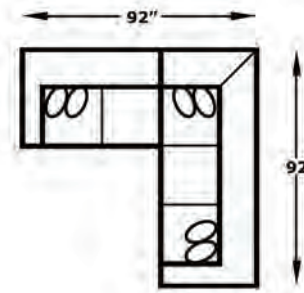

We do our best to provide the most accurate dimensions. However, as with all handcrafted products, dimensions are approximate.

Features your favorite sectional pieces.

The Caylor ottoman (4550) and Ezra (4610) accent chair is featured in the image above.

-39
Armless Chair
W-23 D-38

-63
RAF Corner Sofa
W-92 D-38

-64
LAF Corner Sofa
W-92 D-38

England
FURNITURE CO.

a L A B O Y company

CUSTOM
for YOU
FAST by US!

CONFIGURATIONS

-64, -39, -39, -27

-28, -39, -39, -63

-64, -39, -27, -25

-25, -28, -39, -63

-28, -20, -27

-28, -39, -20, -39, -27

-64, -39, -27

-28, -39, -63

-64, -27

-28, -63

-28, -25, -27, -25