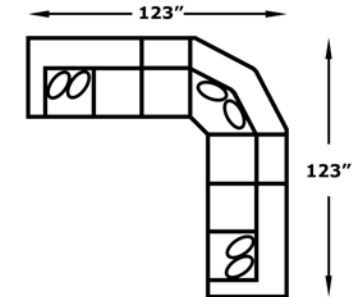

We do our best to provide the most accurate dimensions. However, as with all handcrafted products, dimensions are approximate.

Features your favorite sectional pieces.

The Caylor ottoman (4550) and Ezra (4610) accent chair is featured in the image above.

-39
Armless Chair
W-23 D-38

-63
RAF Corner Sofa
W-92 D-38

-64
LAF Corner Sofa
W-92 D-38

England
FURNITURE CO.

a L A B O Y company

CUSTOM
for YOU
FAST by US!

CONFIGURATIONS

-64, -39, -39, -27

-28, -39, -39, -63

-64, -39, -27, -25

-25, -28, -39, -63

-28, -20, -27

-28, -39, -20, -39, -27

-64, -39, -27

-28, -39, -63

-64, -27

-28, -63

-28, -25, -27, -25