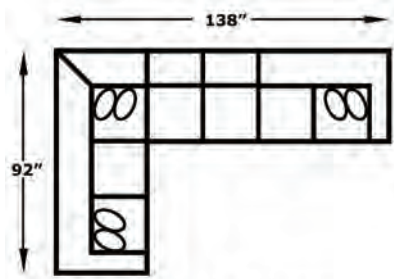

We do our best to provide the most accurate dimensions. However, as with all handcrafted products, dimensions are approximate.

Features your favorite sectional pieces.

The Caylor ottoman (4550) and Ezra (4610) accent chair is featured in the image above.

-39
Armless Chair
W-23 D-38

-63
RAF Corner Sofa
W-92 D-38

-64
LAF Corner Sofa
W-92 D-38

England
FURNITURE CO.

a L A B O Y company

CUSTOM
for YOU
FAST by US!

CONFIGURATIONS

-64, -39, -39, -27

-28, -39, -39, -63

-64, -39, -27, -25

-25, -28, -39, -63

-28, -20, -27

-28, -39, -20, -39, -27

-64, -39, -27

-28, -39, -63

-64, -27