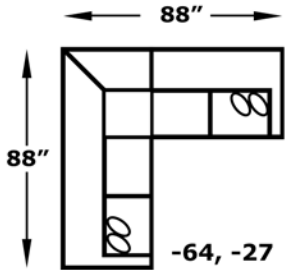

-05
RAF Chaise Lounge
W-34 D-64

-06
LAF Chaise Lounge
W-34 D-64

-22
Corner Wedge
W-35 D-35

-25
Floating Ottoman
Chaise
W-28 D-48

-27
RAF Loveseat
W-53 D-35

-28
LAF Loveseat
W-53 D-35

-39
Armless Chair
W-23 D-35

-43
Armless Loveseat
W-46 D-35

-63
RAF Corner Sofa
W-88 D-35

-64
LAF Corner Sofa
W-88 D-35

CONFIGURATIONS

-06, -27

-28, -05

-28, -22, -27

-64, -27

-28, -63

-64, -39, -27

-28, -39, -63

-28, -22, -43, -05

-06, -43, -22, -27

ORDER INFO

PIECE #	COVER	COST
1.		
2.		
3.		
4.		
5.		

Please allow me to assist you in choosing from among the many possible combinations of this luxurious group.

Salesperson _____

Phone _____

Worksheet (Scale: 1/4" = 2')