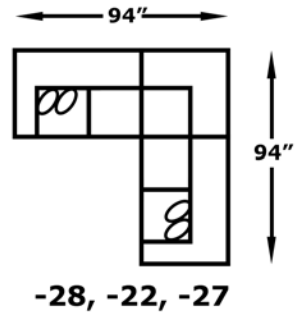

CONFIGURATIONS