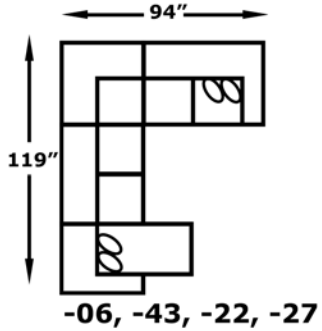

CONFIGURATIONS