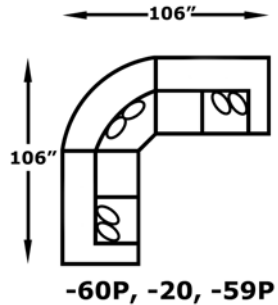

CONFIGURATIONS