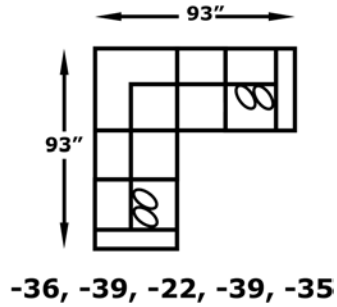

CONFIGURATIONS