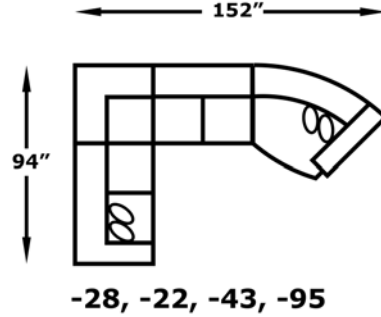

CONFIGURATIONS