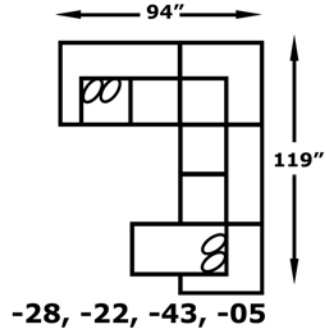

CONFIGURATIONS