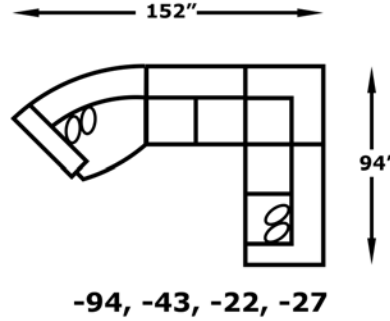

CONFIGURATIONS