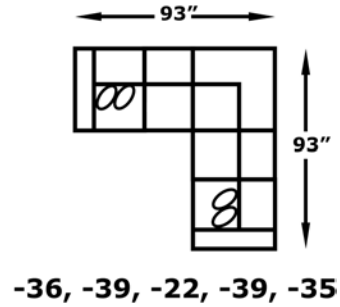

CONFIGURATIONS