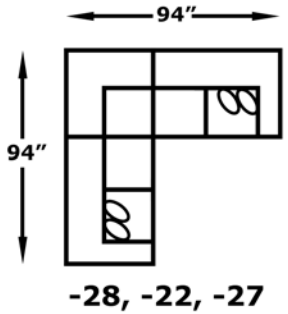

CONFIGURATIONS