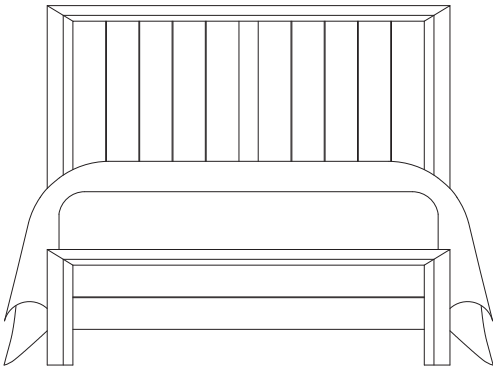

YELLOWSTONE

784 White & Buckskin Finish

A. Yellowstone Bed

-557 Yellowstone Headboard, 5/0
62³/₄ x 2¹/₈ x 56

-755 Yellowstone Footboard, 5/0
62³/₄ x 2¹/₈ x 19

-922 Wood Rails, 5/0 & 6/6
includes 5 slats/1 leg
82 x 1 x 5³/₄

-667 Yellowstone Headboard, 6/6
79³/₄ x 2¹/₈ x 56

-766 Yellowstone Footboard, 6/6
79³/₄ x 2¹/₈ x 19

-922 Wood Rails, 5/0 & 6/6
includes 5 slats/1 leg
82 x 1 x 5³/₄

or

-944 Wood Rails, 6/0

adapts 6/6 HB/FB to fit Cal King Mattress
Requires MS1 or MS2

MS-MS1 Metal Support Slats
set of 2 for use w/king beds
49 x 3¹/₄ x 9

or

MS-MS2 Metal Support Slats
set of 3 for use w/king beds
49 x 3¹/₄ x 9