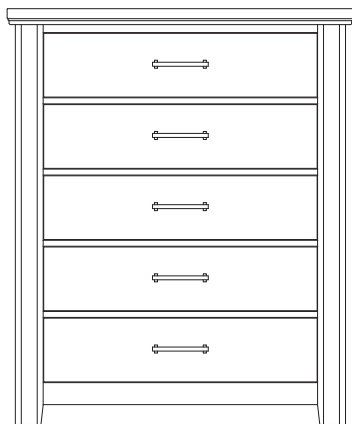

E. -115 Chest

-5 Drawers
43¹/₂ x 18³/₄ x 52¹/₂