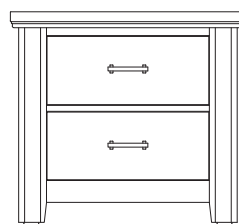

F. -227 Nightstand

-2 Drawers
29¹/₂ x 15³/₄ x 26³/₄