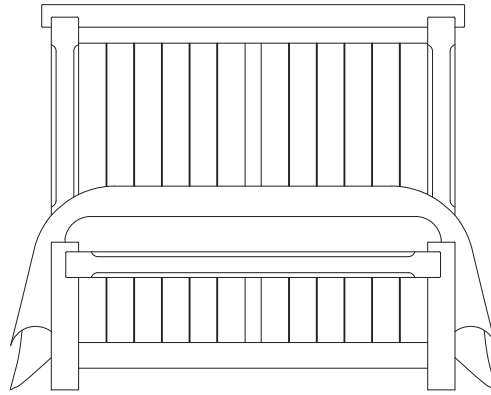

The Yellowstone Bed features a bold mitered joint that attaches the bed post to the cap rail of each bed. We again use the mitered corner as the dominant design feature in the Yellowstone Mirror. Consumers desiring a more casual and less rustic feel will gravitate to this bed and mirror.

-667 Yellowstone Headboard, 6/6
79³/₄ x 2¹/₈ x 56

-766 Yellowstone Footboard, 6/6
79³/₄ x 2¹/₈ x 19

-922 Wood Rails, 5/0 & 6/6
includes 5 slats/1 leg
82 x 1 x 5³/₄

or

-944 Wood Rails, 6/0

adapts 6/6 HB/FB to fit Cal King Mattress
Requires MS1 or MS2

MS-MS1 Metal Support Slats
set of 2 for use w/king beds
49 x 3¹/₄ x 9

or

MS-MS2 Metal Support Slats
set of 3 for use w/king beds
49 x 3¹/₄ x 9

B. American Dovetail Bed

-558 American Dovetail Headboard, 5/0
65⁷/₈ x 2¹/₈ x 60