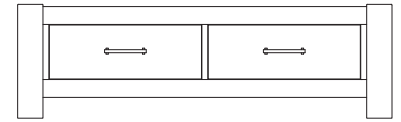

C. Storage Footboard

-050B Storage Footboard, 5/0
2 Drawers

62⁷/₈ x 21 x 19¹/₈

-502 Storage Bed Side Rails, 5/0 & 6/6
82 x 1 x 11³/₄

TT-555T Slat Roll, 5/0

-066B Storage Footboard, 6/6
2 Drawers

79⁷/₈ x 21 x 19¹/₈

-502 Storage Bed Side Rails, 5/0 & 6/6
82 x 1 x 11³/₄

TT-666T Slat Roll, 6/6