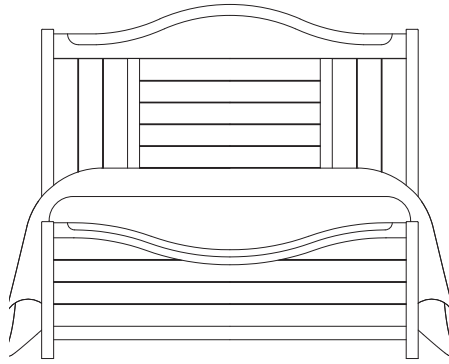

B. Sleigh Bed

- -553 Sleigh Headboard, 5/0
  62³/₄ x 6³/₄ x 59
- -355 Sleigh Footboard, 5/0
  62³/₄ x 1⁷/₈ x 22⁷/₈
- -922 Wood Rails, 5/0 & 6/6
  includes 5 slats/1 leg
  82 x 1 x 5³/₄

- -663 Sleigh Headboard, 6/6
  79³/₄ x 6⁷/₈ x 60
- -366 Sleigh Footboard, 6/6
  79³/₄ x 1⁷/₈ x 22⁷/₈
- -922 Wood Rails, 5/0 & 6/6
  includes 5 slats/1 leg
  82 x 1 x 5³/₄

- MS-MS1 Metal Support Slats
  set of 2 for use w/king beds
  49 x 3¹/₄ x 9
  or
  MS-MS2 Metal Support Slats
  set of 3 for use w/king beds
  49 x 3¹/₄ x 9

E. -227 Nightstand

- 2 Drawers
  27¹/₂ x 16 x 26⁵/₈

C. Storage Footboard

- -050B Storage Footboard, 5/0
  2 drawers
  63 x 21¹/₈ x 18³/₄
- -502 Storage Bed Side Rails, 5/0 & 6/6
  82 x 1 x 11³/₄
  -TT-555T
  Slat Roll, 5/0

- -066B Storage Footboard, 6/6
  2 drawers
  80 x 21¹/₈ x 18³/₄
- -502 Storage Bed Side Rails, 5/0 & 6/6
  82 x 1 x 11³/₄
  -TT-666T
  Slat Roll, 6/6