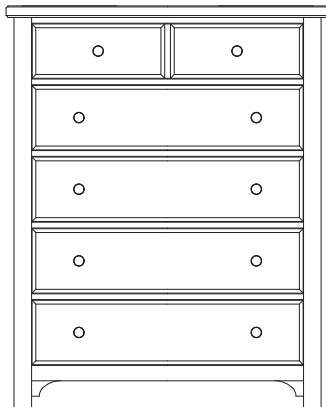

Cool Farmhouse

800 Natural Finish

MADE IN USA

A. Panel Bed

- 557 Panel Headboard, 5/0
62⁷/₈ x 2¹/₈ x 56³/₈
- 755 Panel Footboard, 5/0
62⁷/₈ x 2¹/₈ x 18
- 922 Wood Rails, 5/0 & 6/6
includes 5 slats/1 leg
82 x 1 x 5³/₄

- 667 Panel Headboard, 6/6
79⁷/₈ x 2¹/₈ x 56³/₈
- 766 Panel Footboard, 6/6
79⁷/₈ x 2¹/₈ x 18
- 922 Wood Rails, 5/0 & 6/6
includes 5 slats/1 leg
82 x 1 x 5³/₄

- MS-MS1 Metal Support Slats
set of 2 for use w/king beds
49 x 3¹/₄ x 9
or
MS-MS2 Metal Support Slats
set of 3 for use w/king beds
49 x 3¹/₄ x 9