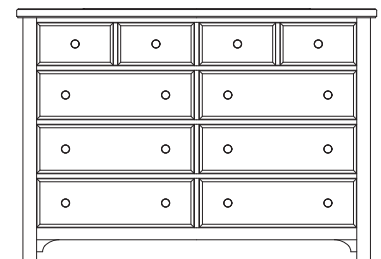

E. -227 Nightstand

- 2 Drawers
27¹/₂ x 16 x 26⁵/₈

C. Storage Footboard

- 050B Storage Footboard, 5/0
2 drawers
63 x 21¹/₈ x 18³/₄
- 502 Storage Bed Side Rails, 5/0 & 6/6
82 x 1 x 11³/₄
-TT-555T
Slat Roll, 5/0

- 066B Storage Footboard, 6/6
2 drawers
80 x 21¹/₈ x 18³/₄
- 502 Storage Bed Side Rails, 5/0 & 6/6
82 x 1 x 11³/₄
-TT-666T
Slat Roll, 6/6

F. -446 Arched Mirror

- Beveled Glass
37⁷/₈ x 1¹/₈ x 35¹/₄

G. -002 Dresser