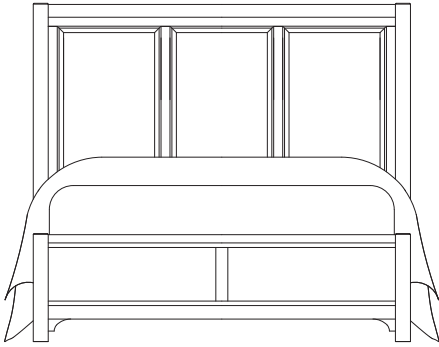

King Sleigh Storage Bed
- 663 Sleigh Headboard
- 066B Storage Footboard - 2 Drawers
- 502 Storage Bed Rails
- 666T Slat Roll

- 115 Chest - 5 Drawers

Queen Panel Storage Bed
- 557 Panel Headboard
- 050B Storage Footboard - 2 Drawers
- 502 Storage Rails
- 555T Slat Roll

Cool Farmhouse

801 Grey Finish

MADE IN USA

A. Panel Bed

- 557 Panel Headboard, 5/0
62⁷/₈ x 2¹/₈ x 56³/₈
- 755 Panel Footboard, 5/0
62⁷/₈ x 2¹/₈ x 18
- 922 Wood Rails, 5/0 & 6/6
includes 5 slats/1 leg
82 x 1 x 5³/₄