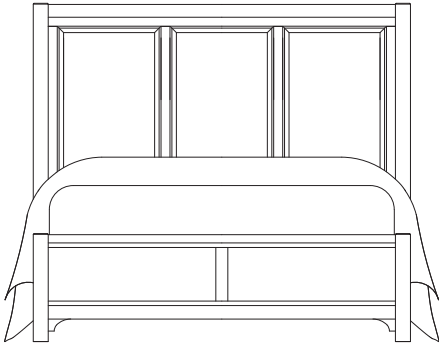

King Sleigh Storage Bed

- 663 Sleigh Headboard
- 066B Storage Footboard - 2 Drawers
- 502 Storage Bed Rails
- 666T Slat Roll

- 115 Chest - 5 Drawers

Queen Panel Storage Bed

- 557 Panel Headboard
- 050B Storage Footboard - 2 Drawers
- 502 Storage Rails
- 555T Slat Roll

Cool Farmhouse

800 Natural Finish

MADE IN USA

A. Panel Bed

- 557 Panel Headboard, 5/0
62⁷/₈ x 2¹/₈ x 56³/₈
- 755 Panel Footboard, 5/0
62⁷/₈ x 2¹/₈ x 18
- 922 Wood Rails, 5/0 & 6/6
includes 5 slats/1 leg
82 x 1 x 5³/₄