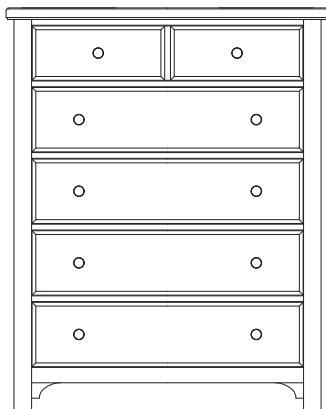

D. -115 Chest

- 5 Drawers
  42 x 19 x 52⁵/₈