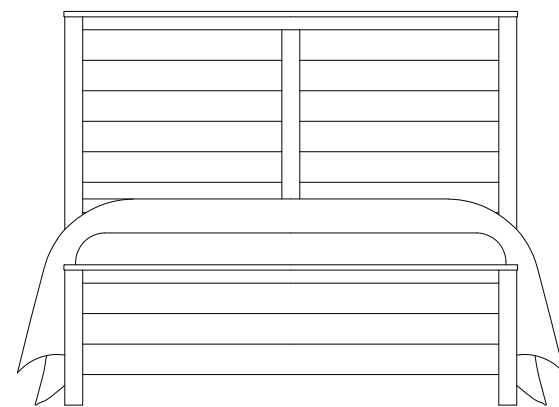

All storage pieces feature generously proportioned tops over a chamfered post with solid cherry shaped drawer fronts. The custom-designed drawer hardware includes cup pulls and knobs with an antiqued bronze finish that complement each storage piece.

A.

All storage drawers are constructed with a natural birch interior featuring the Kenlin Rite-Trak guide system that includes a limited lifetime warranty.

A. Casual Bed

- -557 Casual Headboard, 5/0
  63 1/4 x 2 1/4 x 56 1/4
- -755 Casual Footboard, 5/0
  63 1/4 x 2 1/4 x 19 3/4
- -922 Wood Rails, 5/0 & 6/6
  includes 5 slats/1 leg
  82 x 1 x 5 3/4

- -667 Casual Headboard, 6/6
  80 1/4 x 2 1/4 x 56 1/4
- -766 Casual Footboard, 6/6
  80 1/4 x 2 1/4 x 19 3/4
- -922 Wood Rails, 5/0 & 6/6
  includes 5 slats/1 leg
  82 x 1 x 5 3/4

MS-MS1 Metal Support Slats
set of 2 for use w/king beds
49 x 3 1/4 x 9

or

MS-MS2 Metal Support Slats
set of 3 for use w/king beds
49 x 3 1/4 x 9

B. Amish Bed

- -558 Amish Headboard, 5/0
  65 x 3 3/8 x 58
- -855 Amish Footboard, 5/0
  65 x 3 3/8 x 24
- -922 Wood Rails, 5/0 & 6/6
  includes 5 slats/1 leg
  82 x 1 x 5 3/4

- -668 Amish Headboard, 6/6
  82 x 3 3/8 x 58
- -866 Amish Footboard, 6/6
  82 x 3 3/8 x 24
- -922 Wood Rails, 5/0 & 6/6
  includes 5 slats/1 leg
  82 x 1 x 5 3/4

MS-MS1 Metal Support Slats
set of 2 for use w/king beds
49 x 3 1/4 x 9

or

MS-MS2 Metal Support Slats
set of 3 for use w/king beds
49 x 3 1/4 x 9

C. -002 Dresser

- 8 Drawers
  58 x 19 3/4 x 42 1/2

D. -446 Landscape Mirror

- Beveled Glass
  34 7/8 x 1 3/8 x 32 1/2

E. -115 Chest

- 5 Drawers
  41 1/2 x 19 3/4 x 51 1/2

F. -227 Nightstand

- 2 Drawers
  27 1/2 x 16 1/4 x 26 1/2

**SUSTAINABLY
MADE**

We replace every tree used to make our furniture through a unique & innovative program developed with the Virginia Department of Forestry. Over 2 million trees planted since 2007.