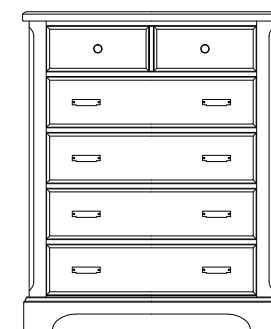

All storage pieces feature generously proportioned tops over a chamfered post with solid cherry shaped drawer fronts. The custom-designed drawer hardware includes cup pulls and knobs with an antiqued bronze finish that complement each storage piece.

E.

All storage drawers are constructed with a natural birch interior featuring the Kenlin Rite-Trak guide system that includes a limited lifetime warranty.

A. Casual Bed

- -557 Casual Headboard, 5/0
  63 1/4 x 2 1/4 x 56 1/4
- -755 Casual Footboard, 5/0
  63 1/4 x 2 1/4 x 19 3/4
- -922 Wood Rails, 5/0 & 6/6
  includes 5 slats/1 leg
  82 x 1 x 5 3/4

- -667 Casual Headboard, 6/6
  80 1/4 x 2 1/4 x 56 1/4
- -766 Casual Footboard, 6/6
  80 1/4 x 2 1/4 x 19 3/4
- -922 Wood Rails, 5/0 & 6/6
  includes 5 slats/1 leg
  82 x 1 x 5 3/4

MS-MS1 Metal Support Slats
set of 2 for use w/king beds
49 x 3 1/4 x 9

or

MS-MS2 Metal Support Slats
set of 3 for use w/king beds
49 x 3 1/4 x 9

B. Amish Bed

- -558 Amish Headboard, 5/0
  65 x 3 3/8 x 58
- -855 Amish Footboard, 5/0
  65 x 3 3/8 x 24
- -922 Wood Rails, 5/0 & 6/6
  includes 5 slats/1 leg
  82 x 1 x 5 3/4

- -668 Amish Headboard, 6/6
  82 x 3 3/8 x 58
- -866 Amish Footboard, 6/6
  82 x 3 3/8 x 24
- -922 Wood Rails, 5/0 & 6/6
  includes 5 slats/1 leg
  82 x 1 x 5 3/4

MS-MS1 Metal Support Slats
set of 2 for use w/king beds
49 x 3 1/4 x 9

or

MS-MS2 Metal Support Slats
set of 3 for use w/king beds
49 x 3 1/4 x 9

C. -002 Dresser

- 8 Drawers
  58 x 19 3/4 x 42 1/2

D. -446 Landscape Mirror

- Beveled Glass
  34 7/8 x 1 3/8 x 32 1/2

E. -115 Chest

- 5 Drawers
  41 1/2 x 19 3/4 x 51 1/2

F. -227 Nightstand

- 2 Drawers
  27 1/2 x 16 1/4 x 26 1/2

**SUSTAINABLY
MADE**

We replace every tree used to make our furniture through a unique & innovative program developed with the Virginia Department of Forestry. Over 2 million trees planted since 2007.