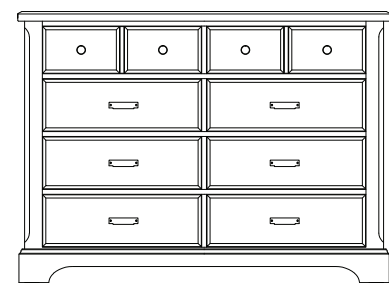

All storage pieces feature generously proportioned tops over a chamfered post with solid cherry shaped drawer fronts. The custom-designed drawer hardware includes cup pulls and knobs with an antiqued bronze finish that complement each storage piece.

C.

All storage drawers are constructed with a natural birch interior featuring the Kenlin Rite-Trak guide system that includes a limited lifetime warranty.

A. Casual Bed

- -557 Casual Headboard, 5/0
  63 1/4 x 2 1/4 x 56 1/4
- -755 Casual Footboard, 5/0
  63 1/4 x 2 1/4 x 19 3/4
- -922 Wood Rails, 5/0 & 6/6
  includes 5 slats/1 leg
  82 x 1 x 5 3/4

- -667 Casual Headboard, 6/6
  80 1/4 x 2 1/4 x 56 1/4
- -766 Casual Footboard, 6/6
  80 1/4 x 2 1/4 x 19 3/4
- -922 Wood Rails, 5/0 & 6/6
  includes 5 slats/1 leg
  82 x 1 x 5 3/4

MS-MS1 Metal Support Slats
set of 2 for use w/king beds
49 x 3 1/4 x 9

or

MS-MS2 Metal Support Slats
set of 3 for use w/king beds
49 x 3 1/4 x 9

B. Amish Bed

- -558 Amish Headboard, 5/0
  65 x 3 3/8 x 58
- -855 Amish Footboard, 5/0
  65 x 3 3/8 x 24
- -922 Wood Rails, 5/0 & 6/6
  includes 5 slats/1 leg
  82 x 1 x 5 3/4

- -668 Amish Headboard, 6/6
  82 x 3 3/8 x 58
- -866 Amish Footboard, 6/6
  82 x 3 3/8 x 24
- -922 Wood Rails, 5/0 & 6/6
  includes 5 slats/1 leg
  82 x 1 x 5 3/4

MS-MS1 Metal Support Slats
set of 2 for use w/king beds
49 x 3 1/4 x 9

or

MS-MS2 Metal Support Slats
set of 3 for use w/king beds
49 x 3 1/4 x 9

C. -002 Dresser

- 8 Drawers
  58 x 19 3/4 x 42 1/2

D. -446 Landscape Mirror

- Beveled Glass
  34 7/8 x 1 3/8 x 32 1/2

E. -115 Chest

- 5 Drawers
  41 1/2 x 19 3/4 x 51 1/2

F. -227 Nightstand

- 2 Drawers
  27 1/2 x 16 1/4 x 26 1/2

**SUSTAINABLY
MADE**

We replace every tree used to make our furniture through a unique & innovative program developed with the Virginia Department of Forestry. Over 2 million trees planted since 2007.