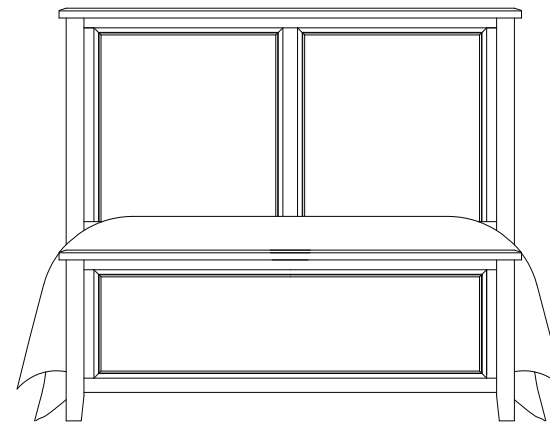

All storage pieces feature generously proportioned tops over a chamfered post with solid cherry shaped drawer fronts. The custom-designed drawer hardware includes cup pulls and knobs with an antiqued bronze finish that complement each storage piece.

B.

All storage drawers are constructed with a natural birch interior featuring the Kenlin Rite-Trak guide system that includes a limited lifetime warranty.

A. Casual Bed

- -557 Casual Headboard, 5/0
  63 1/4 x 2 1/4 x 56 1/4
- -755 Casual Footboard, 5/0
  63 1/4 x 2 1/4 x 19 3/4
- -922 Wood Rails, 5/0 & 6/6
  includes 5 slats/1 leg
  82 x 1 x 5 3/4

- -667 Casual Headboard, 6/6
  80 1/4 x 2 1/4 x 56 1/4
- -766 Casual Footboard, 6/6
  80 1/4 x 2 1/4 x 19 3/4
- -922 Wood Rails, 5/0 & 6/6
  includes 5 slats/1 leg
  82 x 1 x 5 3/4

MS-MS1 Metal Support Slats
set of 2 for use w/king beds
49 x 3 1/4 x 9

or

MS-MS2 Metal Support Slats
set of 3 for use w/king beds
49 x 3 1/4 x 9

B. Amish Bed

- -558 Amish Headboard, 5/0
  65 x 3 3/8 x 58
- -855 Amish Footboard, 5/0
  65 x 3 3/8 x 24
- -922 Wood Rails, 5/0 & 6/6
  includes 5 slats/1 leg
  82 x 1 x 5 3/4

- -668 Amish Headboard, 6/6
  82 x 3 3/8 x 58
- -866 Amish Footboard, 6/6
  82 x 3 3/8 x 24
- -922 Wood Rails, 5/0 & 6/6
  includes 5 slats/1 leg
  82 x 1 x 5 3/4

MS-MS1 Metal Support Slats
set of 2 for use w/king beds
49 x 3 1/4 x 9

or

MS-MS2 Metal Support Slats
set of 3 for use w/king beds
49 x 3 1/4 x 9

C. -002 Dresser

- 8 Drawers
  58 x 19 3/4 x 42 1/2

D. -446 Landscape Mirror

- Beveled Glass
  34 7/8 x 1 3/8 x 32 1/2

E. -115 Chest

- 5 Drawers
  41 1/2 x 19 3/4 x 51 1/2

F. -227 Nightstand

- 2 Drawers
  27 1/2 x 16 1/4 x 26 1/2

**SUSTAINABLY
MADE**

We replace every tree used to make our furniture through a unique & innovative program developed with the Virginia Department of Forestry. Over 2 million trees planted since 2007.