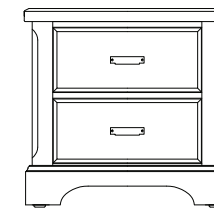

F.

All storage drawers are constructed with a natural birch interior featuring the Kenlin Rite-Trak guide system that includes a limited lifetime warranty.

A. Casual Bed

- -557 Casual Headboard, 5/0
  63 1/4 x 2 1/4 x 56 1/4
- -755 Casual Footboard, 5/0
  63 1/4 x 2 1/4 x 19 3/4
- -922 Wood Rails, 5/0 & 6/6
  includes 5 slats/1 leg
  82 x 1 x 5 3/4

- -667 Casual Headboard, 6/6
  80 1/4 x 2 1/4 x 56 1/4
- -766 Casual Footboard, 6/6
  80 1/4 x 2 1/4 x 19 3/4
- -922 Wood Rails, 5/0 & 6/6
  includes 5 slats/1 leg
  82 x 1 x 5 3/4

MS-MS1 Metal Support Slats
set of 2 for use w/king beds
49 x 3 1/4 x 9

or

MS-MS2 Metal Support Slats
set of 3 for use w/king beds
49 x 3 1/4 x 9

B. Amish Bed

- -558 Amish Headboard, 5/0
  65 x 3 3/8 x 58
- -855 Amish Footboard, 5/0
  65 x 3 3/8 x 24
- -922 Wood Rails, 5/0 & 6/6
  includes 5 slats/1 leg
  82 x 1 x 5 3/4

- -668 Amish Headboard, 6/6
  82 x 3 3/8 x 58
- -866 Amish Footboard, 6/6
  82 x 3 3/8 x 24
- -922 Wood Rails, 5/0 & 6/6
  includes 5 slats/1 leg
  82 x 1 x 5 3/4

MS-MS1 Metal Support Slats
set of 2 for use w/king beds
49 x 3 1/4 x 9

or

MS-MS2 Metal Support Slats
set of 3 for use w/king beds
49 x 3 1/4 x 9

C. -002 Dresser

- 8 Drawers
  58 x 19 3/4 x 42 1/2

D. -446 Landscape Mirror

- Beveled Glass
  34 7/8 x 1 3/8 x 32 1/2

E. -115 Chest

- 5 Drawers
  41 1/2 x 19 3/4 x 51 1/2