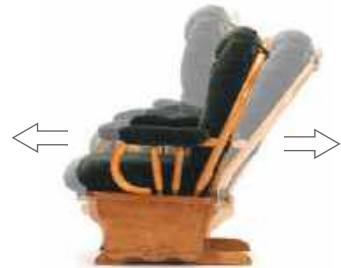

GLIDERS |

From baby's room to the great room to heirloom.

A mother cradling her newborn, the quiet back-and-forth motion lulling him to sleep, or a grandmother reading a favorite childhood book to an eager toddler. These are the serene moments that Best Home Furnishings Glide Rockers are made for. Over the years, countless caretakers and storytellers have trusted Best Glide Rockers for the longest, smoothest glide available. If you're looking to create your own tradition of tranquil moments, select a Best Glide Rocker and ottoman for that familiar "float-on-waves" feeling you knew as a child.

Longest glide.
Smooth operation.
Timeless style.

The only gliders worthy of being called Best.

LONGEST GLIDE IN THE INDUSTRY

LONG-GLIDE DESIGN

All-steel encased ball bearings and engineered lubricants work together with revolutionary "long-glide" design for smooth, comfortable glide action.

HIGH-DENSITY FOAM/HIGH-LOFT PREMIUM POLYESTER CUSHIONING

Plushest, most comfortable seat in the industry.

SUPERIOR SPRING CONSTRUCTION

Sinuuous wire springs are cross-wired to prevent sagging. Spring clips are coated with polypropylene to prevent squeaks.