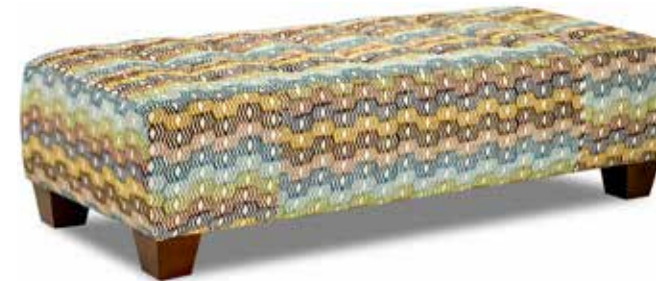

Wayne Manor 460 ●

Ottoman: 62W x 27D x 16H (Overall)

Shown in Archer Cabana.

Also Available:
In matched fabrics as 460M
In leather as L460 (page 42)